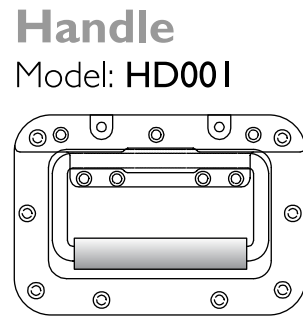

Accessory Drawing File

Caster
Model: **HC007**

Venting Panel (for Ventilation)
Model: **RP4UV** (4 Space) or Higher Space

Blanking Panel
Model: **RPIUB** (1 Space) or Higher Space