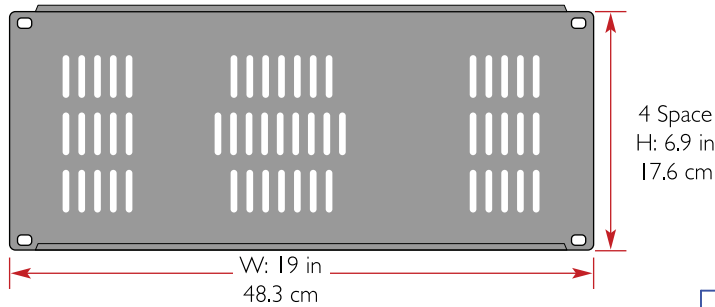

Accessory Drawing File

Caster
Model: **HC007**

Venting Panel (for Ventilation)
Model: **RP4UV** (4 Space) or Higher Space

Blanking Panel
Model: **RPIUB** (1 Space) or Higher Space