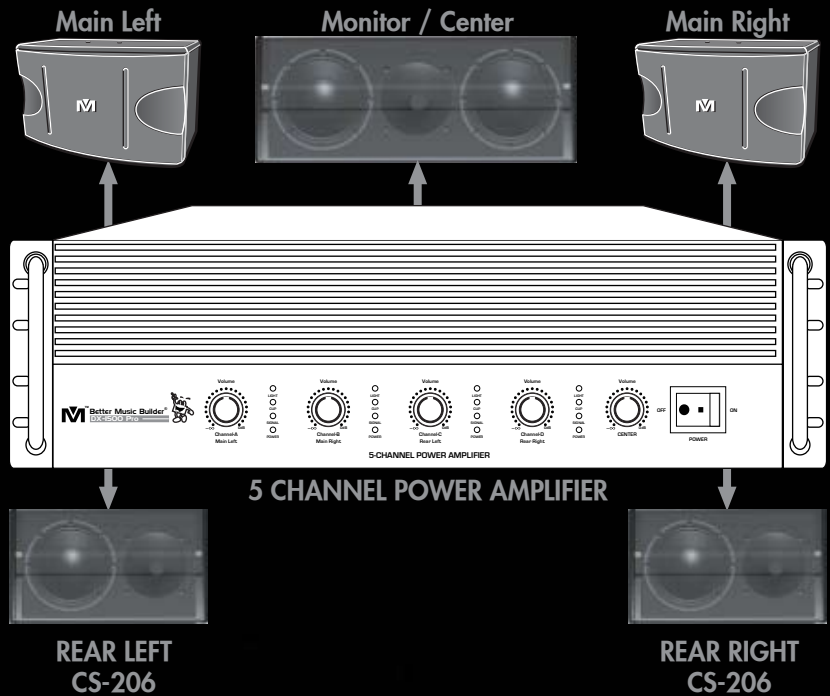

www.BetterMusicBuilder.com

CS-206 Monitor Speaker

Small speaker, Big Power 160 Watt
The new compact monitor speaker CS-206

This is a great speaker for monitoring your own vocal. Main use as a center speaker for new generation Karaoke entertainment.

Specifications

Power Handling	160 Watts
Woofer	1 x 6 inches (1 unit)
High Frequency	1" compression driver with PEI diaphragm
Nominal Impedance	4 ~ 8 ohms
Frequency Response	80 Hz ~ 18 kHz
Sensitivity	(1W/1W) 90 dB
Crossover Frequency	3.2 kHz
Dimension (Inches)	8.4 (W) x 14.3(H) x 7.6(D)
Net Weight	14 lbs / 6.4 kg (each)
Shipping Weight	34.4 lbs / 15.6 kg (pair)

Discover the 5-Channel DX-5000 for Karaoke

MAIN LEFT
CS-612

MUSIC

MONITOR / CENTER
CS-306

CENTER VOCAL EFFECT

MAIN RIGHT
CS-612

MUSIC

Discover the 5-Channel DX-5000 for Karaoke