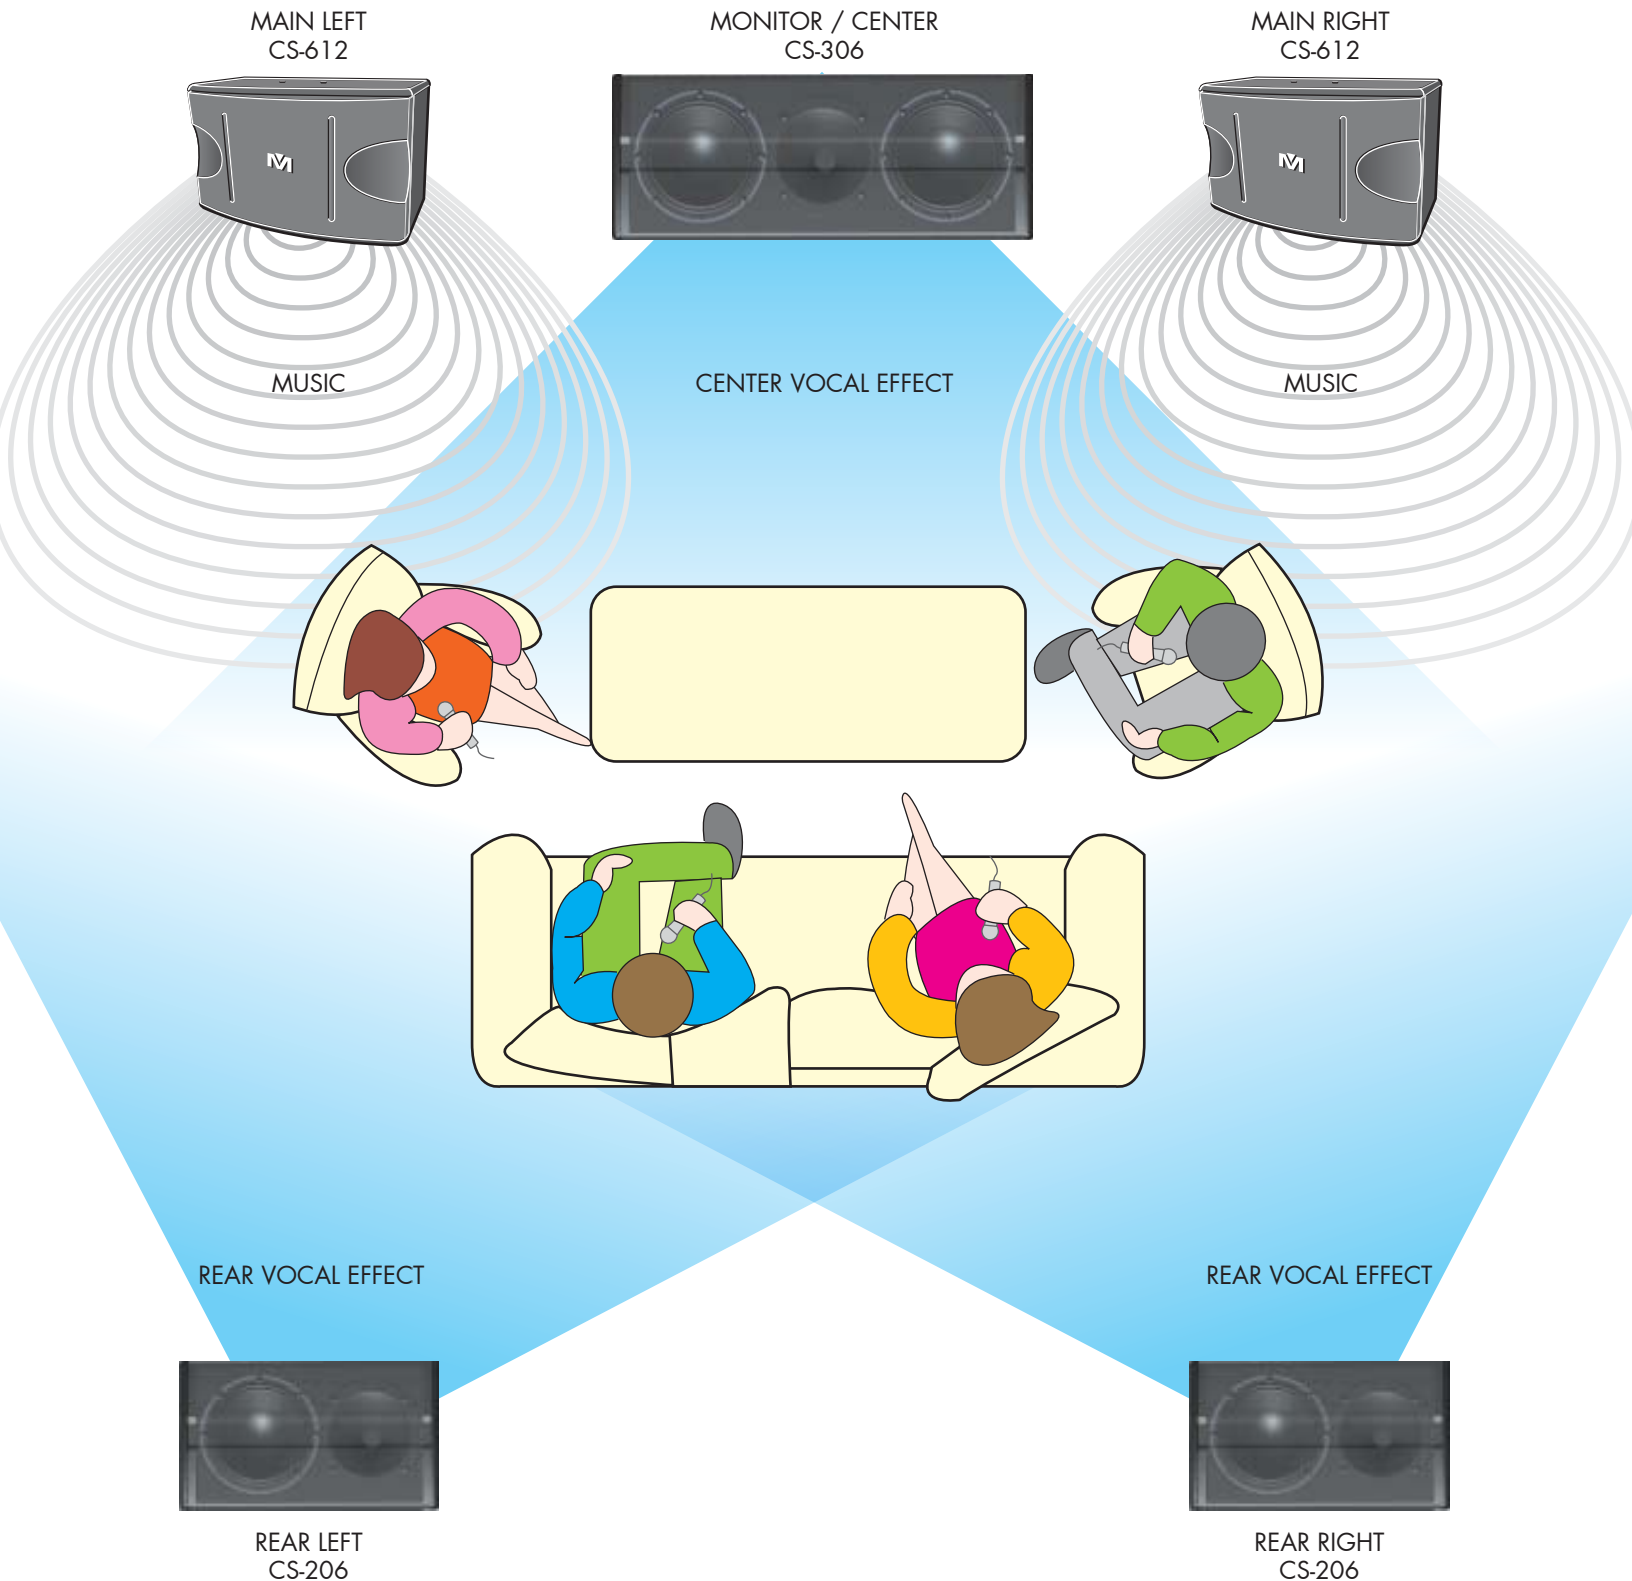

www.BetterMusicBuilder.com

CS-206 Monitor Speaker

Small speaker, Big Power 160 Watt
The new compact monitor speaker CS-206

This is a great speaker for monitoring your own vocal. Main use as a center speaker for new generation Karaoke entertainment.

Discover the 5-Channel DX-5000 for Karaoke

MAIN LEFT
CS-612

MUSIC

MONITOR / CENTER
CS-306

CENTER VOCAL EFFECT

MAIN RIGHT
CS-612

MUSIC

Discover the 5-Channel DX-5000 for Karaoke