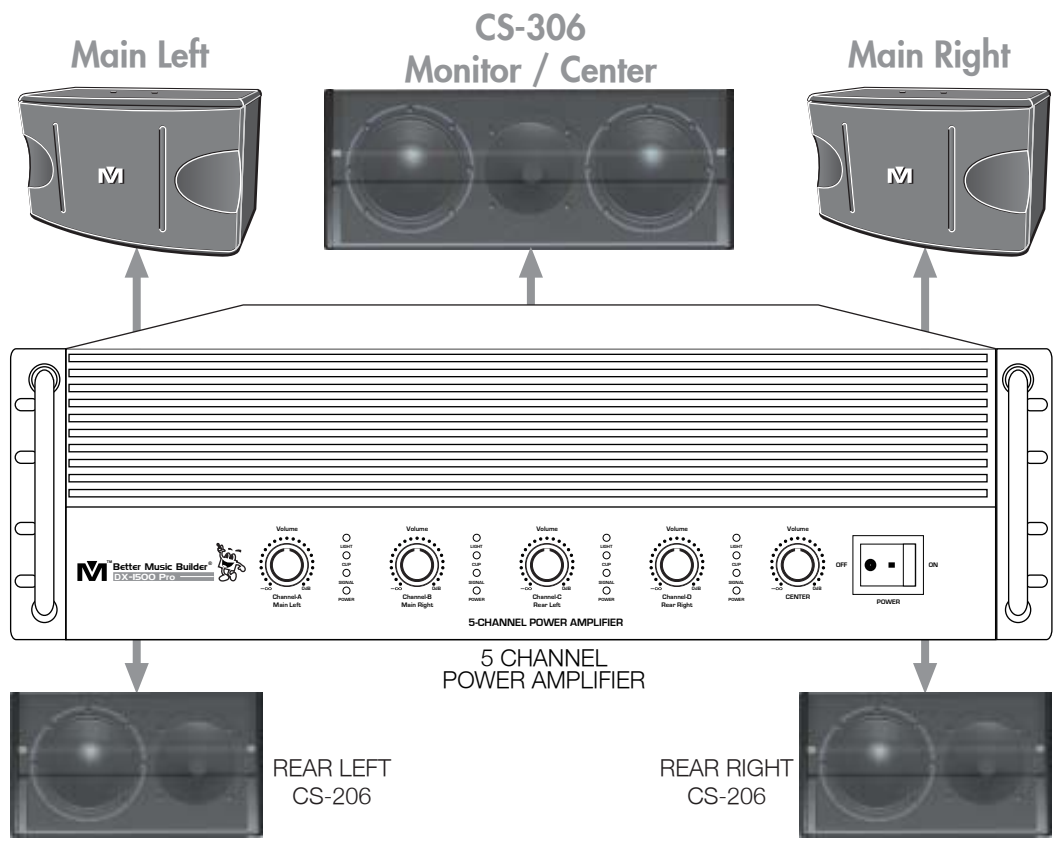

Karaoke Entertainment Diagram