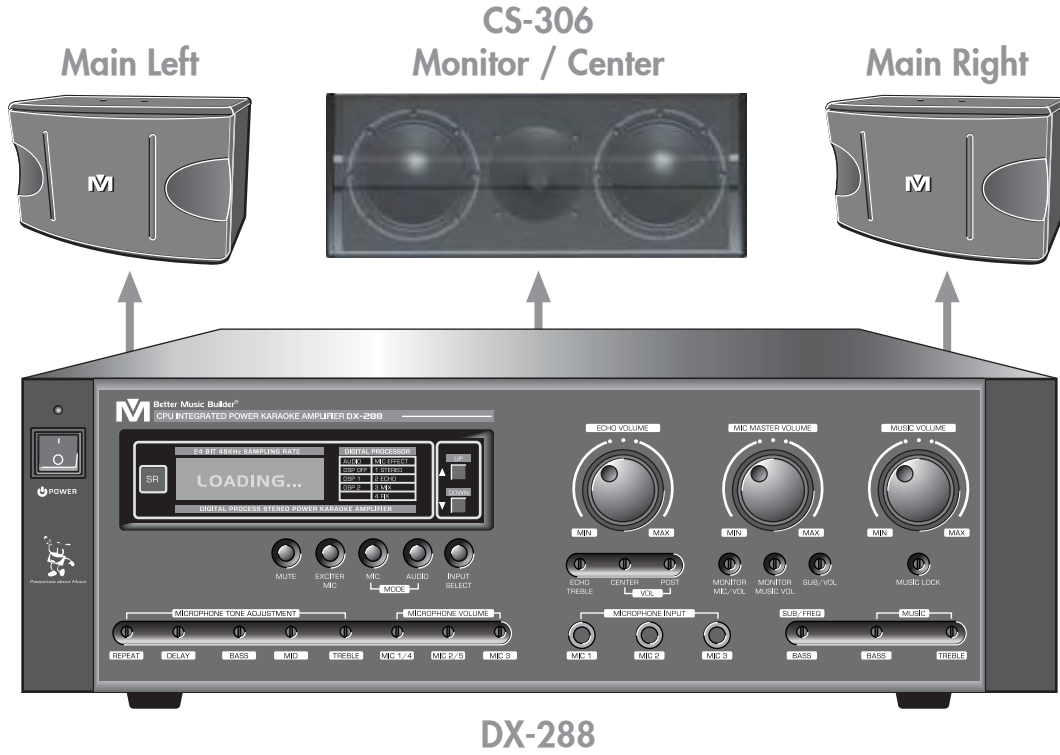

Discover the 5-Channel DX-5000 for Karaoke

MAIN LEFT
CS-612

MUSIC

MONITOR / CENTER
CS-306

CENTER VOCAL EFFECT

MAIN RIGHT
CS-612

MUSIC

Discover the 5-Channel DX-5000 for Karaoke

www.BetterMusicBuilder.com

CS-306

Easy Portable

www.BetterMusicBuilder.com

CS-306

Easy Portable

Karaoke Entertainment Diagram