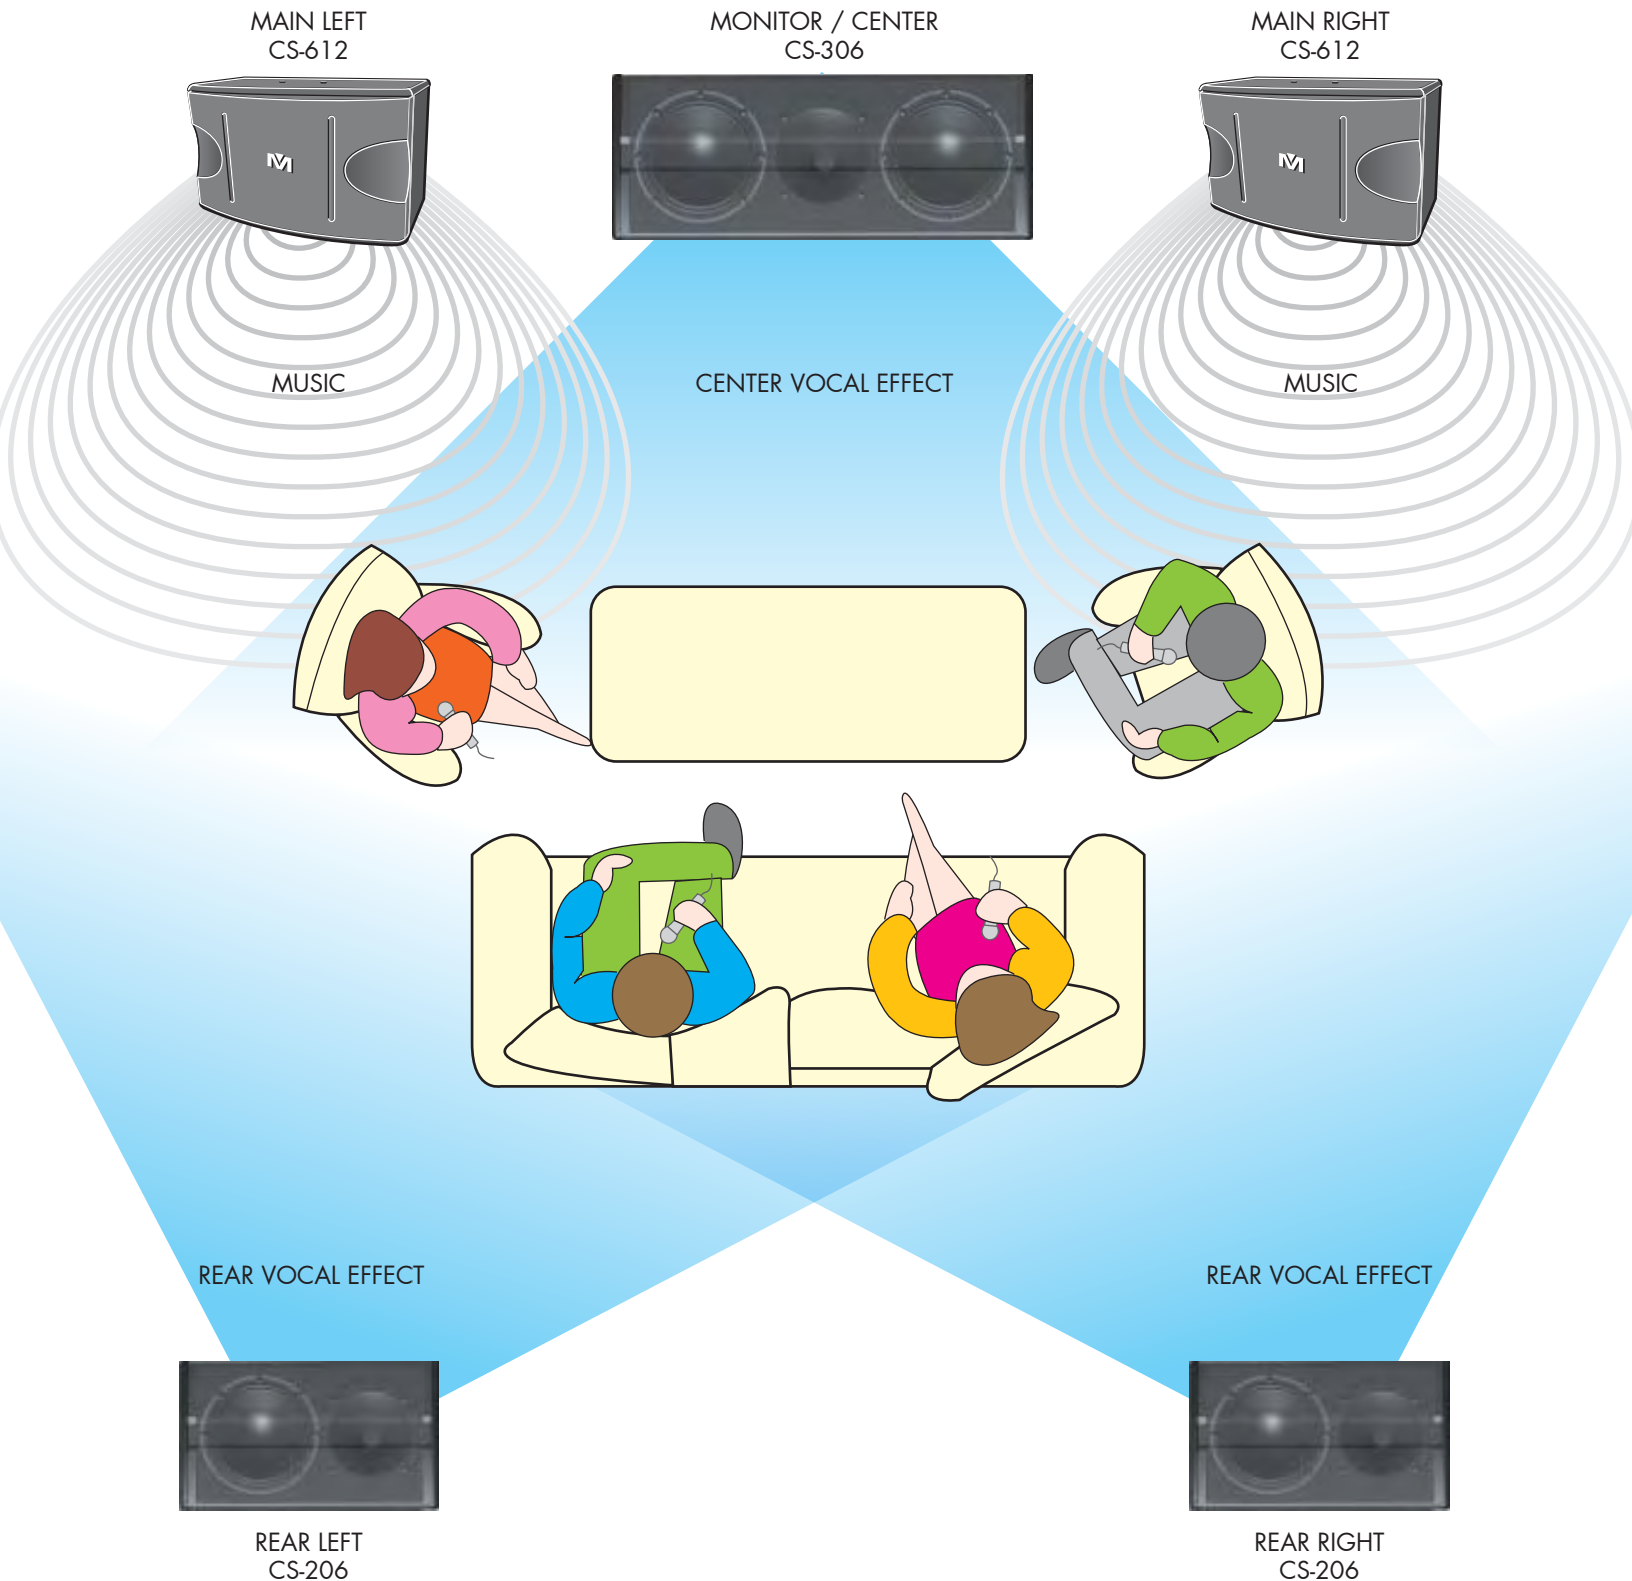

Discover the 5-Channel DX-5000 for Karaoke

MAIN LEFT
CS-612

MUSIC

MONITOR / CENTER
CS-306

CENTER VOCAL EFFECT

MAIN RIGHT
CS-612

MUSIC

Discover the 5-Channel DX-5000 for Karaoke

www.BetterMusicBuilder.com

CS-306

Easy Portable

www.BetterMusicBuilder.com

CS-306

Easy Portable

Karaoke Entertainment Diagram