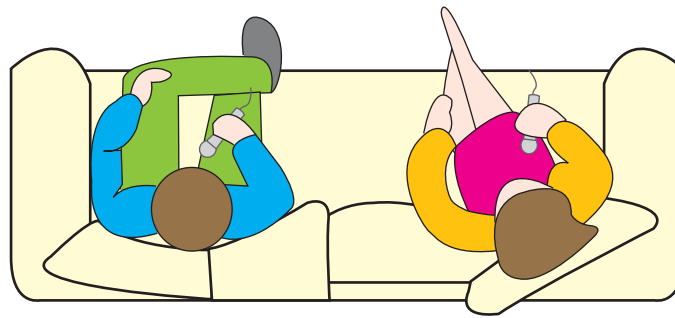

Discover the 5-Channel DX-5000 for Karaoke

MAIN LEFT
CS-612

MUSIC

MONITOR / CENTER
CS-306

CENTER VOCAL EFFECT

MAIN RIGHT
CS-612

MUSIC

Discover the 5-Channel DX-5000 for Karaoke