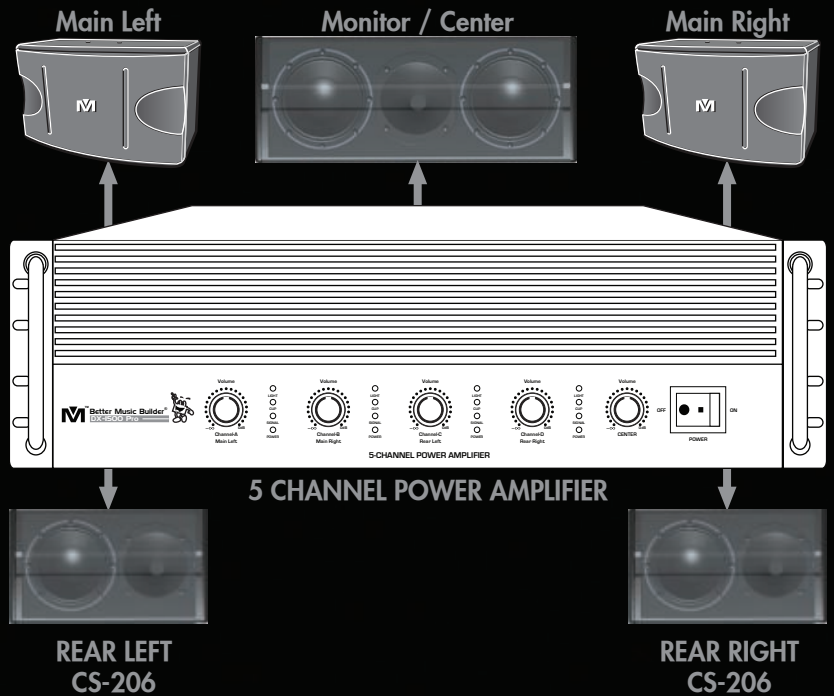

www.BetterMusicBuilder.com

DFS-206 Monitor Speaker

Small speaker, Big Power 160 Watt
The new compact monitor speaker DFS-206

This is a great speaker for monitoring your own vocal. Main use as a center speaker for new generation Karaoke entertainment.

Specifications

Power Handling	160 Watts
Woofers	1 x 6 inches (1 unit)
High Frequency	1" compression driver with PEI diaphragm
Nominal Impedance	4 ~ 8 ohms
Frequency Response	80 Hz ~ 18 kHz
Sensitivity	(1W/1W) 90 dB
Crossover Frequency	3.2 kHz
Dimension (Inches)	8.4 (W) x 14.3(H) x 7.6(D)
Net Weight	14 lbs / 6.4 kg (each)
Shipping Weight	34.4 lbs / 15.6 kg (pair)

Discover the 5-Channel DX-5000 for Karaoke

MAIN LEFT
CS-612

MUSIC

MONITOR / CENTER
CS-306

CENTER VOCAL EFFECT

MAIN RIGHT
CS-612

MUSIC

Discover the 5-Channel DX-5000 for Karaoke