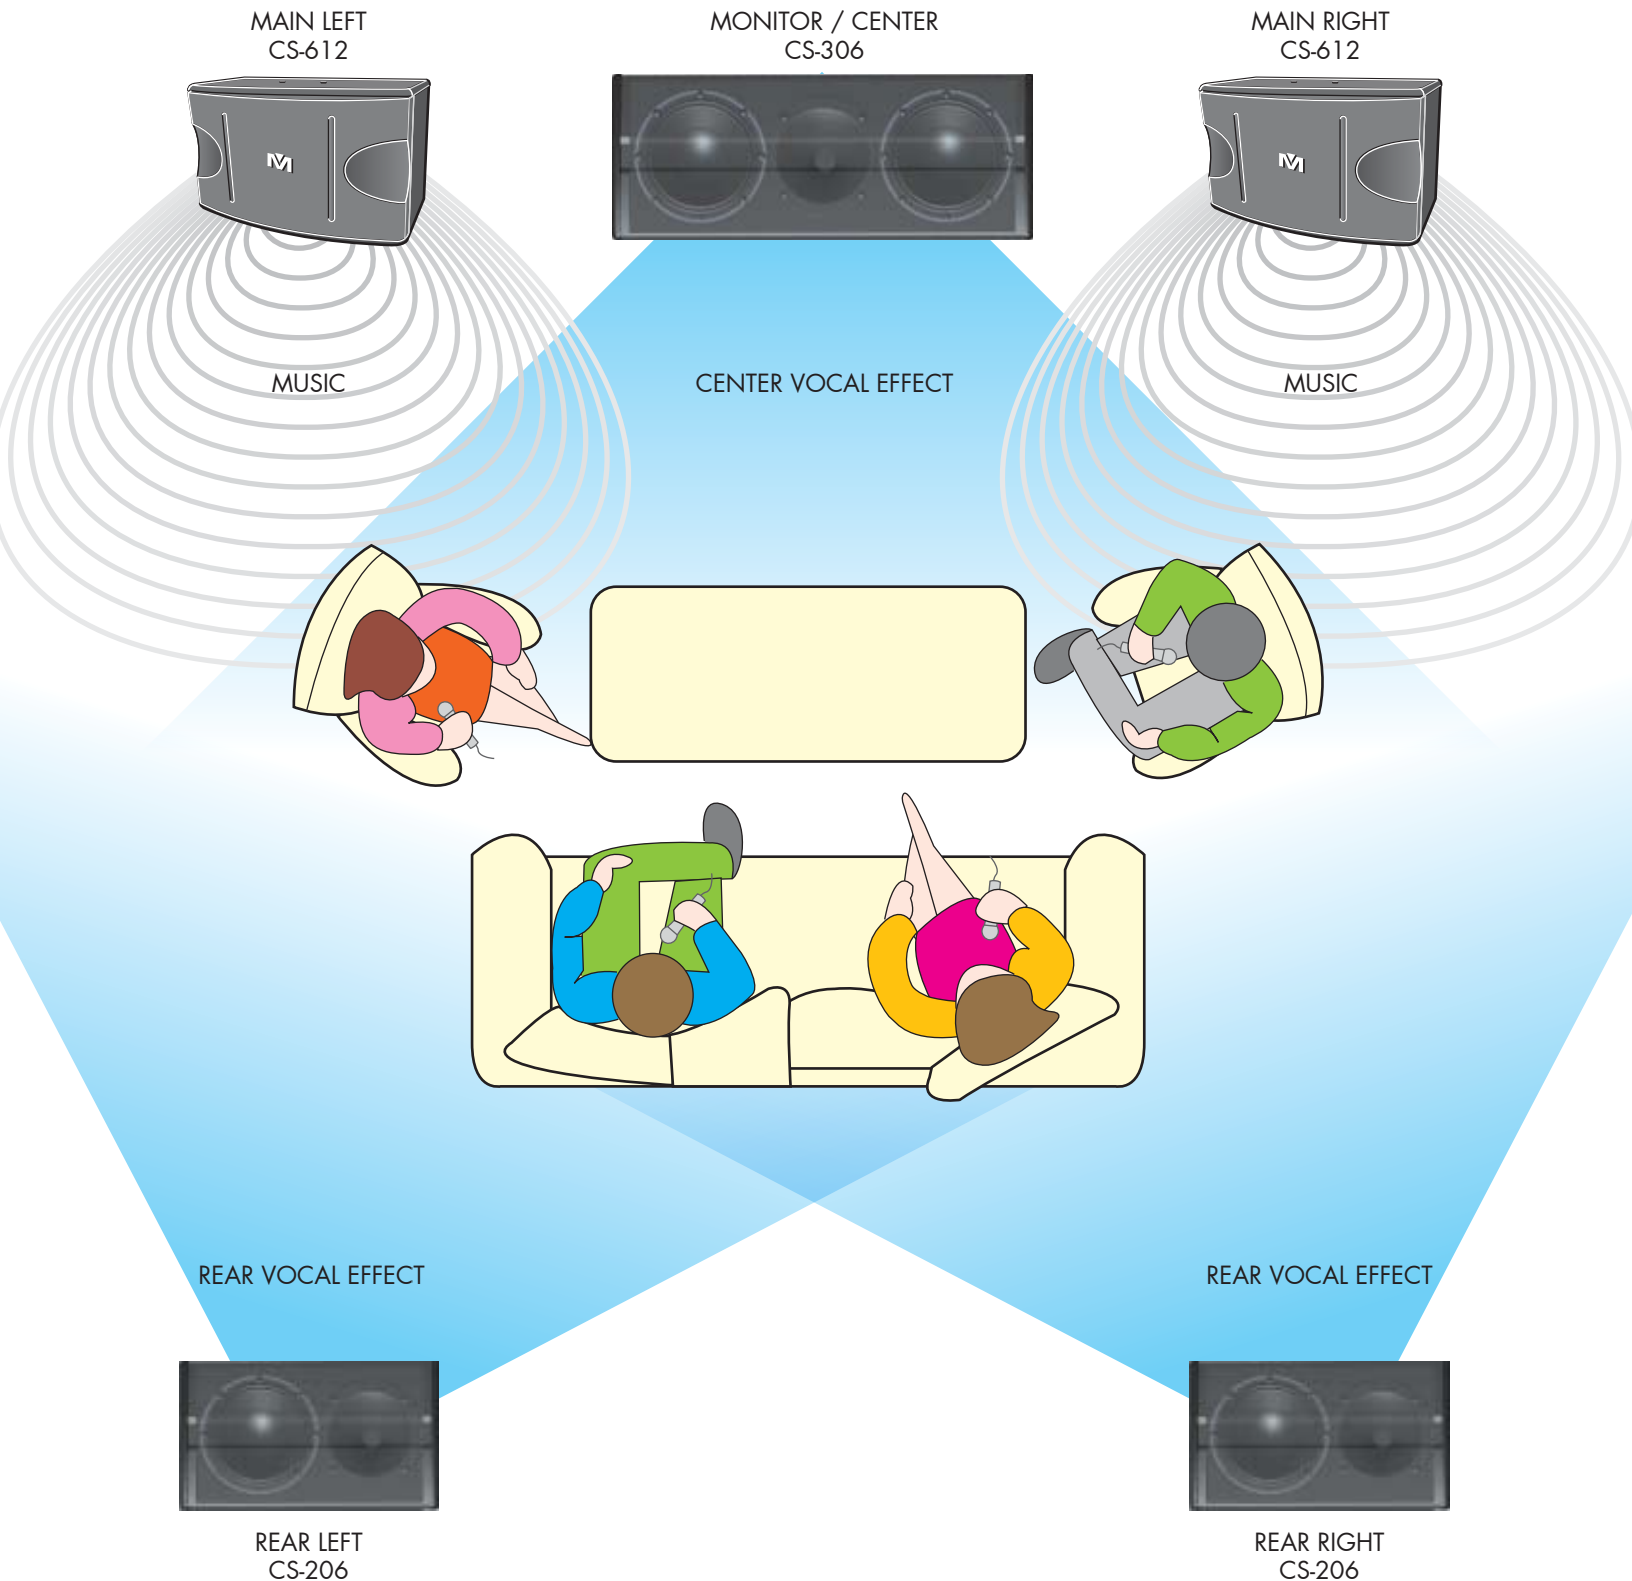

www.BetterMusicBuilder.com

DFS-206 Monitor Speaker

Small speaker, Big Power 160 Watt
The new compact monitor speaker DFS-206

This is a great speaker for monitoring your own vocal. Main use as a center speaker for new generation Karaoke entertainment.

Discover the 5-Channel DX-5000 for Karaoke

MAIN LEFT
CS-612

MUSIC

MONITOR / CENTER
CS-306

CENTER VOCAL EFFECT

MAIN RIGHT
CS-612

MUSIC

Discover the 5-Channel DX-5000 for Karaoke