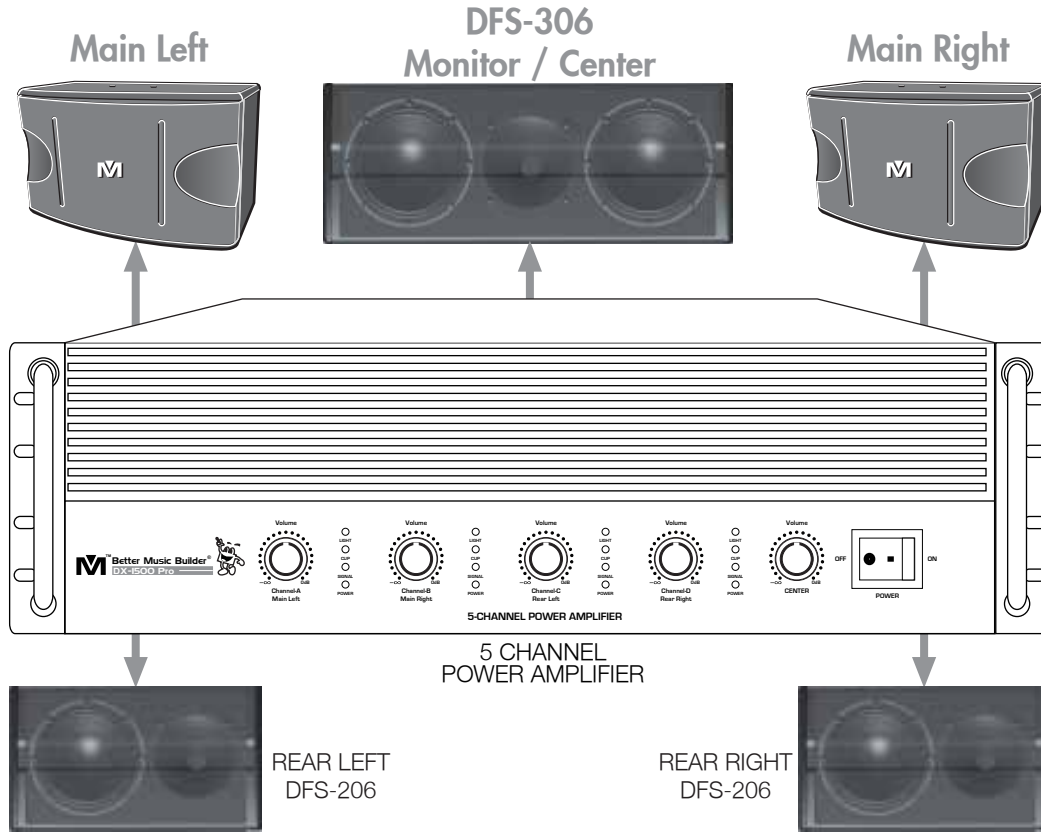

Karaoke Entertainment Diagram