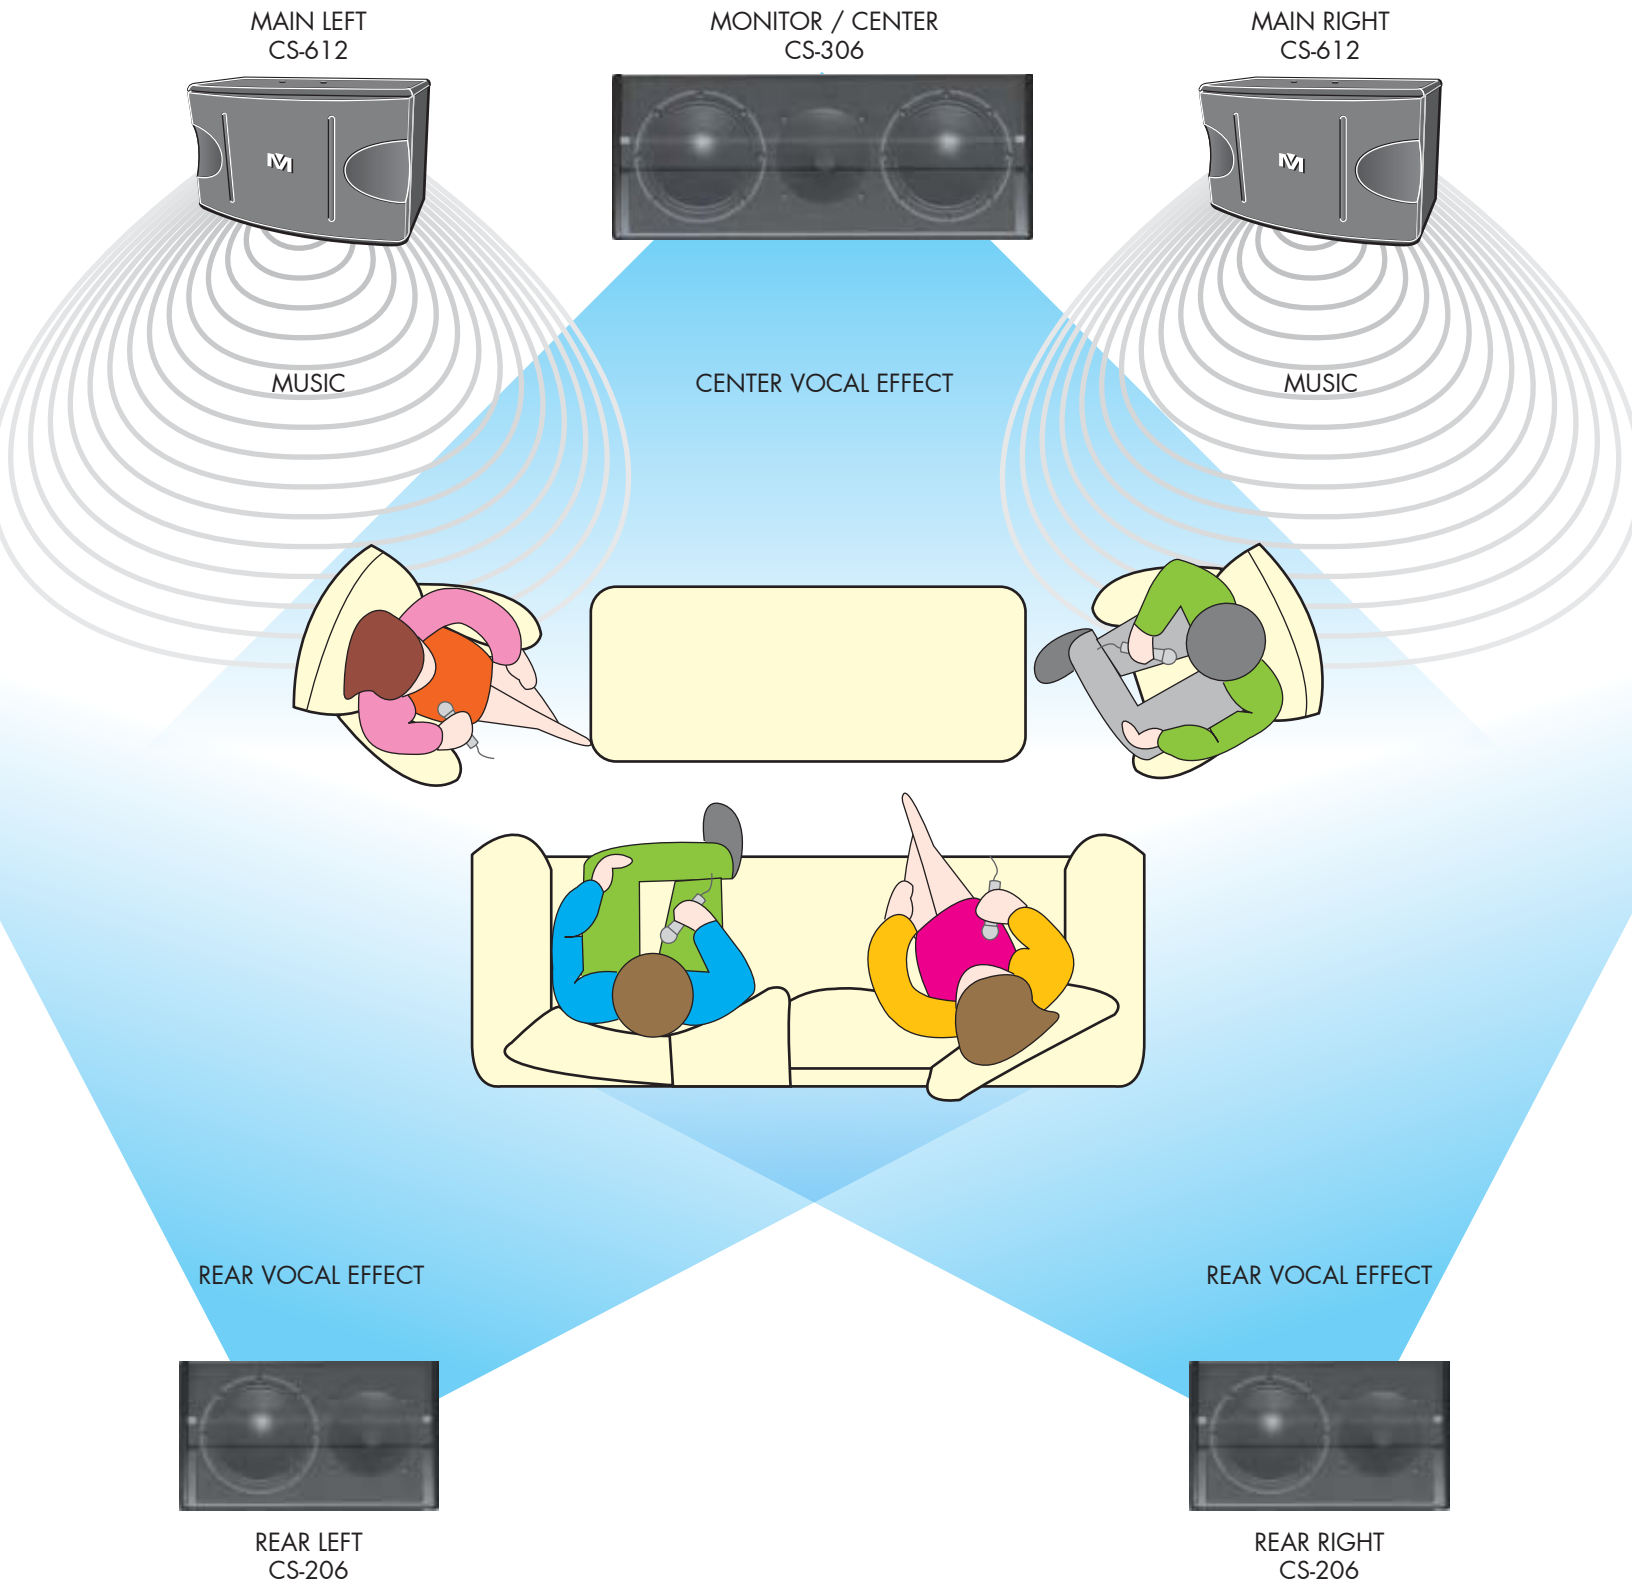

The world's famous brand name in Karaoke.

Specification

Main Power Output	700W (350W+350W)
Center Speaker	200W
Total Harmonic Distortion	0.05%
Microphone Input	5 (front x 3, rear x 2)
Source Input	DVD, CDG, VOD (Manually)
Microphone Tone	Bass, Treble
Music Tone	Bass, Treble
Key Control Range	9 Steps
Audio Output	2 (pre-out) RCA
Video Output	3 Video Monitor RCA
AC-Power	110V~120V (50Hz~60Hz)
Dimension (inches)	17(W) x 6.5(H) x 17(D)
Weight	38.4 lbs
Shipping Weight	43 lbs

Discover the 5-Channel DX-288 for Karaoke

MAIN LEFT
CS-612

MUSIC

MONITOR / CENTER
CS-306

CENTER VOCAL EFFECT

MAIN RIGHT
CS-612

MUSIC

Discover the 5-Channel DX-288 for Karaoke

DX-288

DX-288 is the most advanced digital amplifier with a 24-bit processor by using the state-of-the-art technology. In 2006 it is the first Karaoke amplifier using the CPU in the world.

Specifications

Main Power Output	700W (350W+350W)
Center Speaker	200W
Total Harmonic Distortion	0.05%
Microphone Input	5 (front x 3, rear x 2)
Source Input	DVD, CDG, VOD (Manually)
Microphone Tone	Bass, Treble
Music Tone	Bass, Treble
Key Control Range	9 Steps
Audio Output	2 (pre-out) RCA
Video Output	3 Video Monitor RCA
AC-Power	110V~120V (50Hz~60Hz)
Dimension (inches)	17(W) x 6.5(H) x 17(D)
Weight	38.4 lbs
Shipping Weight	43 lbs