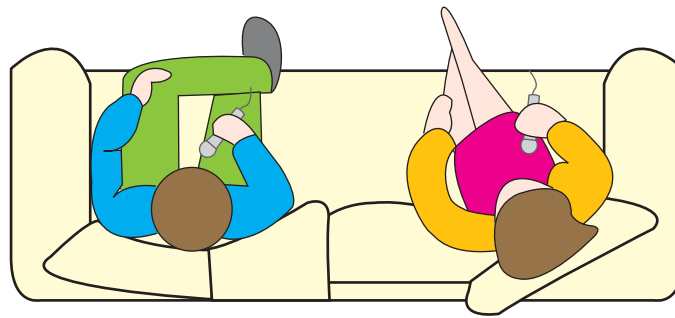

The world's famous brand name in Karaoke.

Specification

Main Power Output	700W (350W+350W)
Center Speaker	200W
Total Harmonic Distortion	0.05%
Microphone Input	5 (front x 3, rear x 2)
Source Input	DVD, CDG, VOD (Manually)
Microphone Tone	Bass, Treble
Music Tone	Bass, Treble
Key Control Range	9 Steps
Audio Output	2 (pre-out) RCA
Video Output	3 Video Monitor RCA
AC-Power	110V~120V (50Hz~60Hz)
Dimension (inches)	17(W) x 6.5(H) x 17(D)
Weight	38.4 lbs
Shipping Weight	43 lbs

Discover the 5-Channel DX-288 for Karaoke

MAIN LEFT
CS-612

MUSIC

MONITOR / CENTER
CS-306

CENTER VOCAL EFFECT

MAIN RIGHT
CS-612

MUSIC

Discover the 5-Channel DX-288 for Karaoke