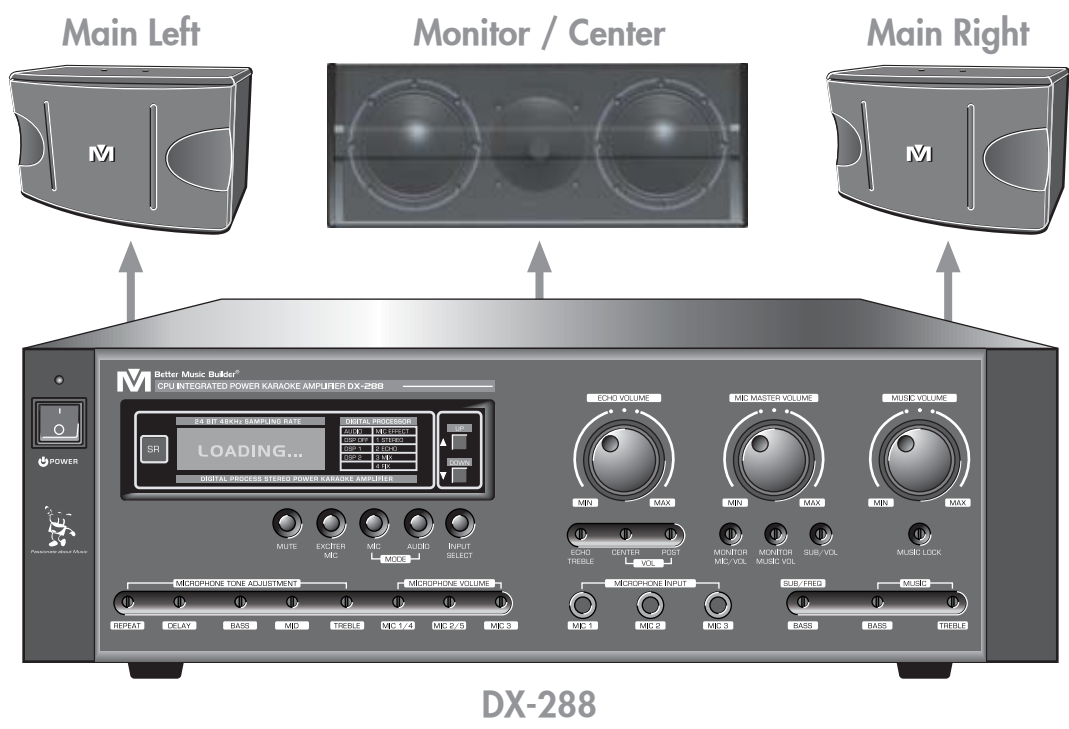

The world's famous brand name in Karaoke.

Specification

Main Power Output	700W (350W+350W)
Center Speaker	200W
Total Harmonic Distortion	0.05%
Microphone Input	5 (front x 3, rear x 2)
Source Input	DVD, CDG, VOD (Manually)
Microphone Tone	Bass, Treble
Music Tone	Bass, Treble
Key Control Range	9 Steps
Audio Output	2 (pre-out) RCA
Video Output	3 Video Monitor RCA
AC-Power	110V~120V (50Hz~60Hz)
Dimension (inches)	17(W) x 6.5(H) x 17(D)
Weight	38.4 lbs
Shipping Weight	43 lbs

Discover the 5-Channel DX-288 for Karaoke

MAIN LEFT
CS-612

MUSIC

MONITOR / CENTER
CS-306

CENTER VOCAL EFFECT

MAIN RIGHT
CS-612

MUSIC

Discover the 5-Channel DX-288 for Karaoke

DX-288

DX-288 is the most advanced digital amplifier with a 24-bit processor by using the state-of-the-art technology. In 2006 it is the first Karaoke amplifier using the CPU in the world.

Specifications

Main Power Output	700W (350W+350W)
Center Speaker	200W
Total Harmonic Distortion	0.05%
Microphone Input	5 (front x 3, rear x 2)
Source Input	DVD, CDG, VOD (Manually)
Microphone Tone	Bass, Treble
Music Tone	Bass, Treble
Key Control Range	9 Steps
Audio Output	2 (pre-out) RCA
Video Output	3 Video Monitor RCA
AC-Power	110V~120V (50Hz~60Hz)
Dimension (inches)	17(W) x 6.5(H) x 17(D)
Weight	38.4 lbs
Shipping Weight	43 lbs