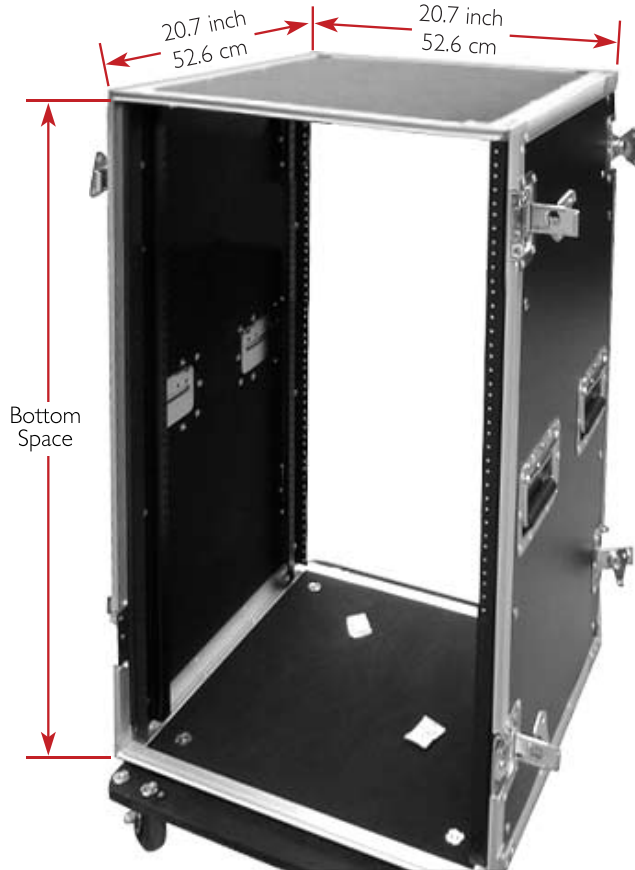

Side View

Model	Bottom Space	Built-In Caster
2L4	4-Space 7-inch / 17.8 cm	×
2L6	6-Space 10.5-inch / 26.7 cm	×
2L8	8-Space 14-inch / 35.6 cm	×
2L10	10-Space 17.5-inch / 44.5 cm	×
2L12	12-Space 21-inch / 53.4 cm	×

Model	Bottom Space	Built-In Caster
2L14C	14-Space 24.5-inch / 62.3cm	√
2L16C	16-Space 28-inch / 71.2 cm	√
2L18C	18-Space 31.5-inch / 80.1 cm	√
2L20C	20-Space 35-inch / 89 cm	√