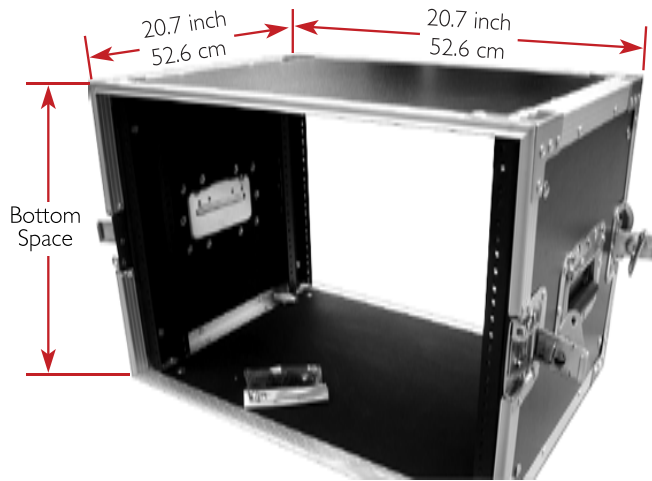

Side View

Model	Bottom Space	Built-In Caster
2L4	4-Space 7-inch / 17.8 cm	×
2L6	6-Space 10.5-inch / 26.7 cm	×
2L8	8-Space 14-inch / 35.6 cm	×
2L10	10-Space 17.5-inch / 44.5 cm	×
2L12	12-Space 21-inch / 53.4 cm	×

Model	Bottom Space	Built-In Caster
2L14C	14-Space 24.5-inch / 62.3cm	√
2L16C	16-Space 28-inch / 71.2 cm	√
2L18C	18-Space 31.5-inch / 80.1 cm	√
2L20C	20-Space 35-inch / 89 cm	√