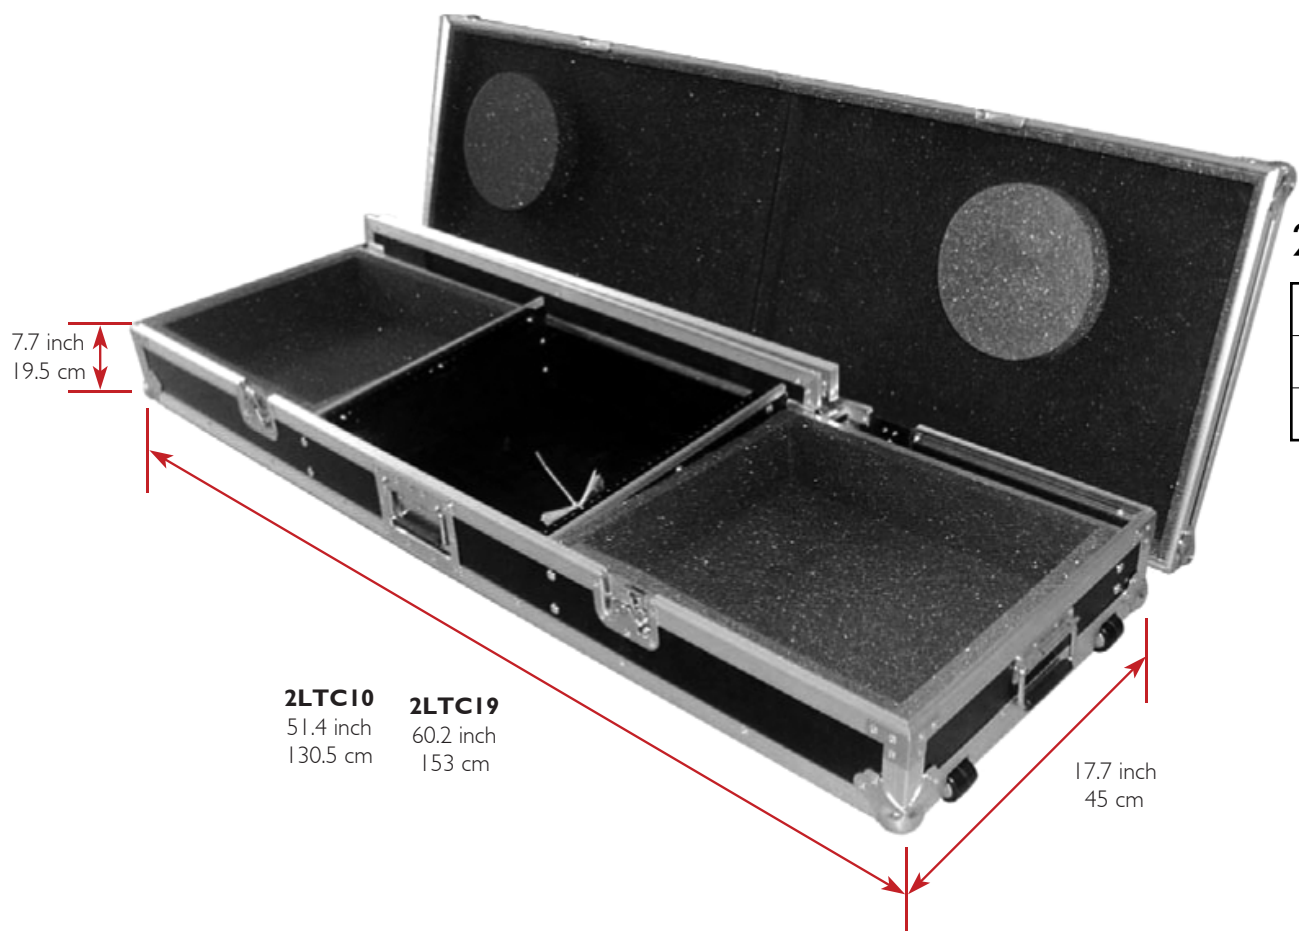

2-Lid Turntable Coffins

Model	Description	Built-In Caster
2LTC10	Fits most 10-inch wide mixers	×
2LTC19	Fits most 19-inch wide mixers	×

2LTC10
51.4 inch
130.5 cm

2LTC19
60.2 inch
153 cm