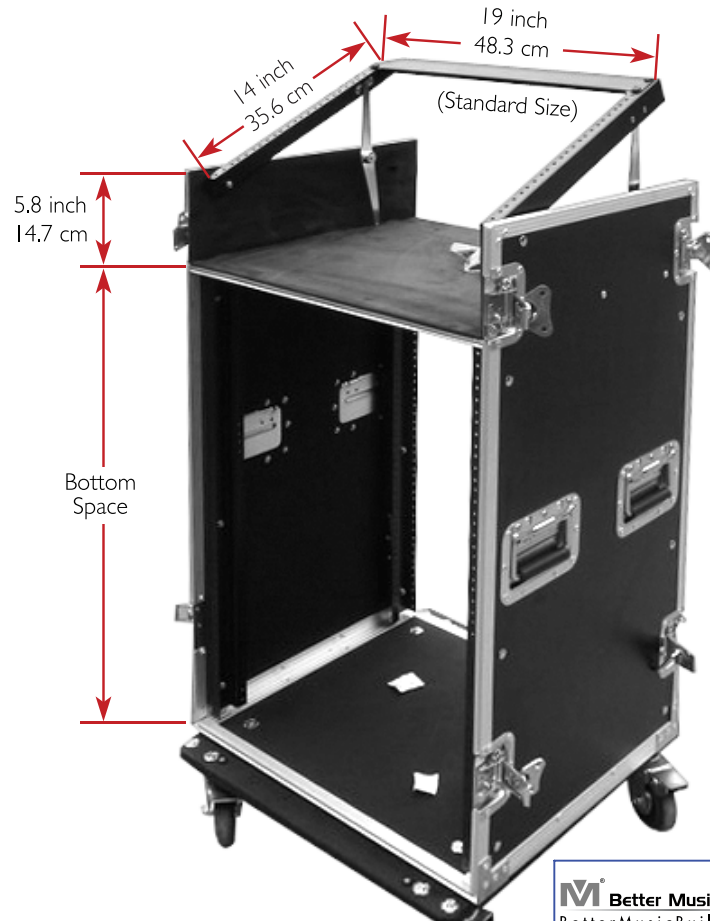

Top View

Model	Bottom Space	Built-In Caster
3LTM4	4-Space 7-inch / 17.8 cm	×
3LTM6	6-Space 10.5-inch / 26.7 cm	×
3LTM8	8-Space 14-inch / 35.6 cm	×
3LTM10	10-Space 17.5-inch / 44.5 cm	×
3LTM12	12-Space 21-inch / 53.4 cm	×

Model	Bottom Space	Built-In Caster
3LTM14C	14-Space 24.5-inch / 62.3cm	√
3LTM16C	16-Space 28-inch / 71.2 cm	√
3LTM18C	18-Space 31.5-inch / 80.1 cm	√

M Better Music Builder®
BetterMusicBuilder.com

MATERIAL:
Aluminum, PVC