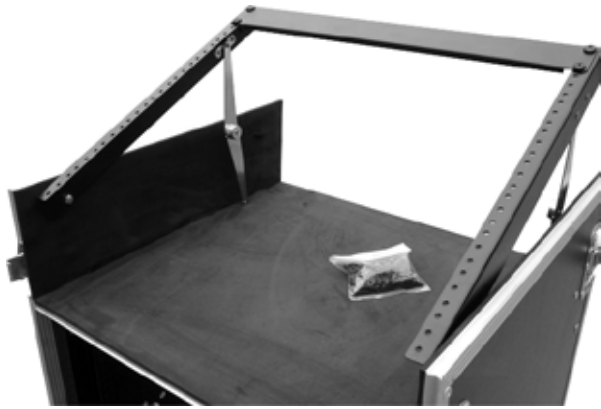

Top View

Model	Bottom Space	Built-In Caster
3LTM4	4-Space 7-inch / 17.8 cm	×
3LTM6	6-Space 10.5-inch / 26.7 cm	×
3LTM8	8-Space 14-inch / 35.6 cm	×
3LTM10	10-Space 17.5-inch / 44.5 cm	×
3LTM12	12-Space 21-inch / 53.4 cm	×

Model	Bottom Space	Built-In Caster
3LTM14C	14-Space 24.5-inch / 62.3cm	√
3LTM16C	16-Space 28-inch / 71.2 cm	√
3LTM18C	18-Space 31.5-inch / 80.1 cm	√

M Better Music Builder®
BetterMusicBuilder.com

MATERIAL:
Aluminum, PVC