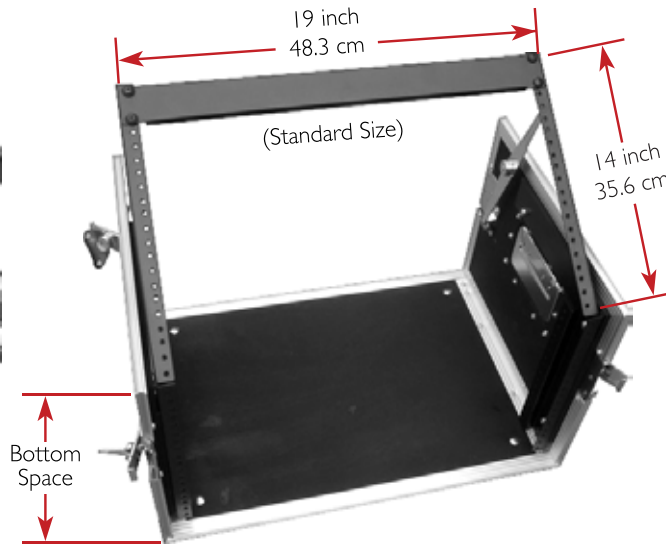

Top View

Model	Bottom Space	Built-In Caster
3LTM4	4-Space 7-inch / 17.8 cm	×
3LTM6	6-Space 10.5-inch / 26.7 cm	×
3LTM8	8-Space 14-inch / 35.6 cm	×
3LTM10	10-Space 17.5-inch / 44.5 cm	×
3LTM12	12-Space 21-inch / 53.4 cm	×

Model	Bottom Space	Built-In Caster
3LTM14C	14-Space 24.5-inch / 62.3cm	√
3LTM16C	16-Space 28-inch / 71.2 cm	√
3LTM18C	18-Space 31.5-inch / 80.1 cm	√

M Better Music Builder®
BetterMusicBuilder.com

MATERIAL:
Aluminum, PVC