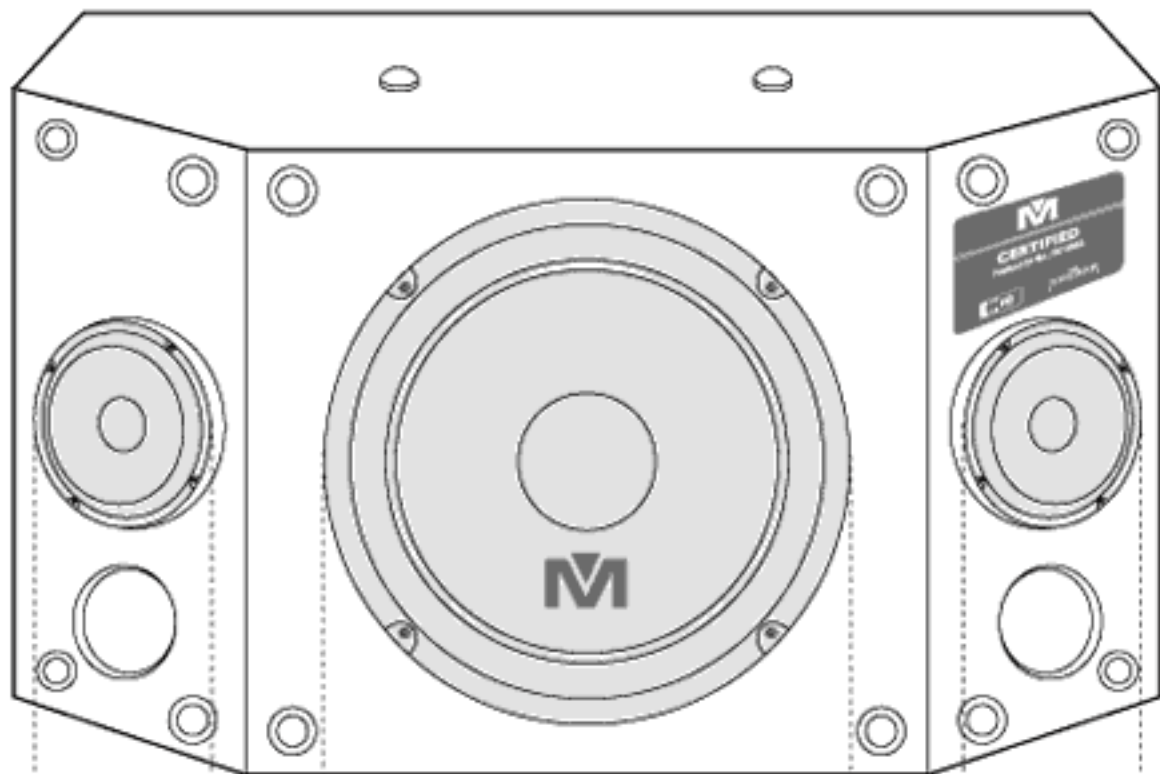

CS-250V

Net Weight: 16 lbs / 7.3 kg (each)

Shipping Weight: 34 lbs / 15.4 kg (pair)

Ceiling Mount
Model: SP-706

Ceiling Mount
Model: SP-506

Wall Mount
Model: SP-706

Wall Mount Multi-Angle
Model: SL-001

Speaker Tripot Stand
Model: AMS-001B

CS-250V

Tweeter
3 inches
7.6 cm

Woofer
8 inches
20.3 cm

Tweeter
3 inches
7.6 cm

BARE WIRE INSERT
It's Ok Connect

DOUBLE BANANA PLUG
Best Connect

SPEAKER REAR VIEW