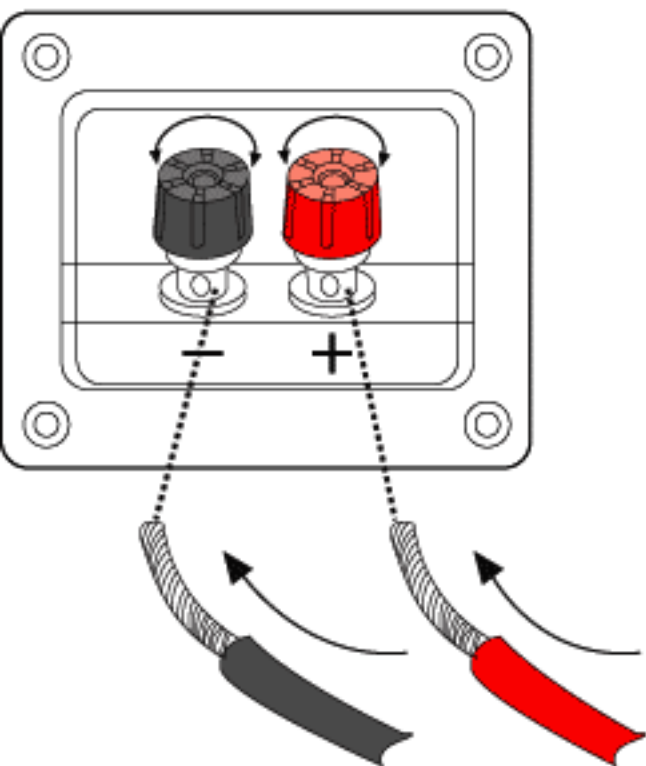

CS-250V

Net Weight: 16 lbs / 7.3 kg (each)

Shipping Weight: 34 lbs / 15.4 kg (pair)

Ceiling Mount
Model: SP-706

Ceiling Mount
Model: SP-506

Wall Mount
Model: SP-706

Wall Mount Multi-Angle
Model: SL-001

Speaker Tripot Stand
Model: AMS-001B

CS-250V

Tweeter
3 inches
7.6 cm

Woofer
8 inches
20.3 cm

Tweeter
3 inches
7.6 cm

BARE WIRE INSERT
It's Ok Connect

DOUBLE BANANA PLUG
Best Connect

SPEAKER REAR VIEW