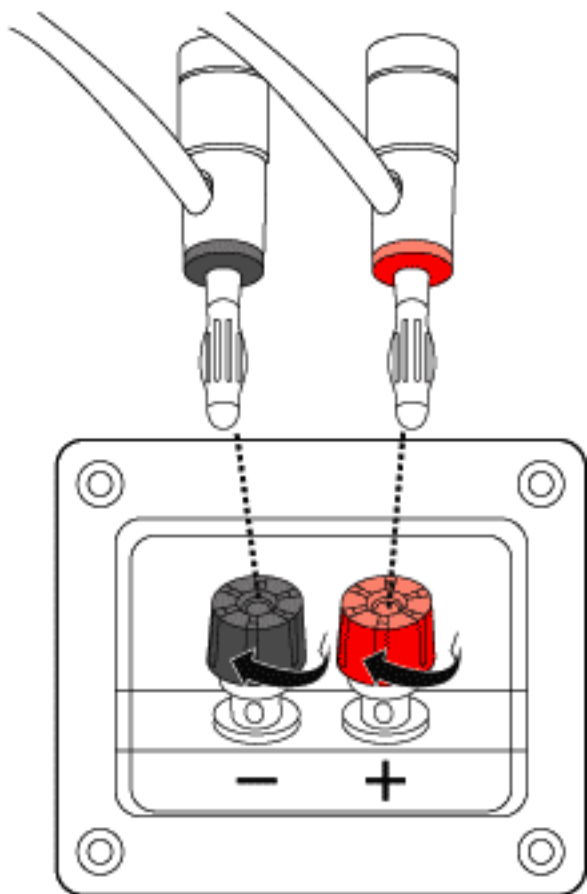

CS-250V

Net Weight: 16 lbs / 7.3 kg (each)

Shipping Weight: 34 lbs / 15.4 kg (pair)

Ceiling Mount
Model: SP-706

Ceiling Mount
Model: SP-506

Wall Mount
Model: SP-706

Wall Mount Multi-Angle
Model: SL-001

Speaker Tripot Stand
Model: AMS-001B

CS-250V

Tweeter
3 inches
7.6 cm

Woofer
8 inches
20.3 cm

Tweeter
3 inches
7.6 cm

BARE WIRE INSERT
It's Ok Connect

DOUBLE BANANA PLUG
Best Connect

SPEAKER REAR VIEW