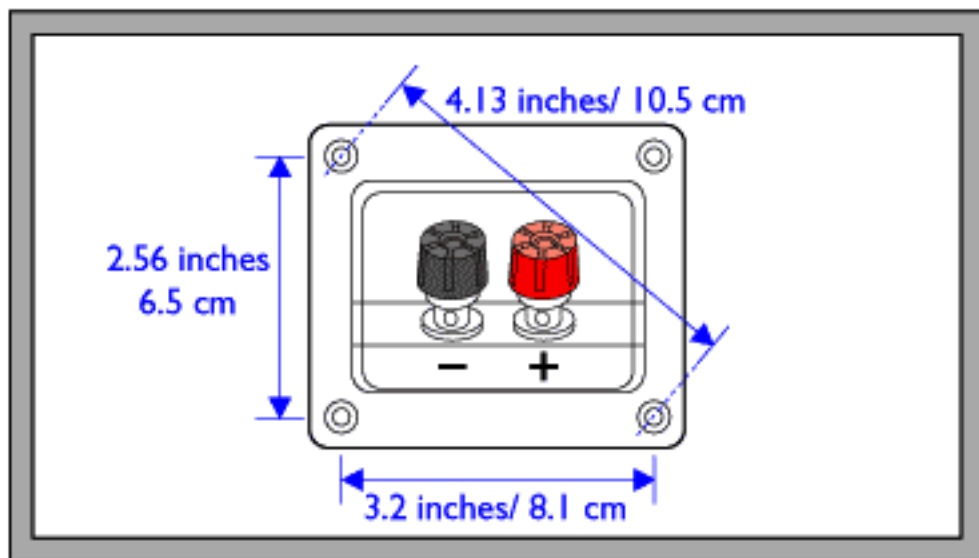

CS-250V

Tweeter
3 inches
7.6 cm

Woofer
8 inches
20.3 cm

Tweeter
3 inches
7.6 cm

BARE WIRE INSERT
It's Ok Connect

DOUBLE BANANA PLUG
Best Connect

SPEAKER REAR VIEW