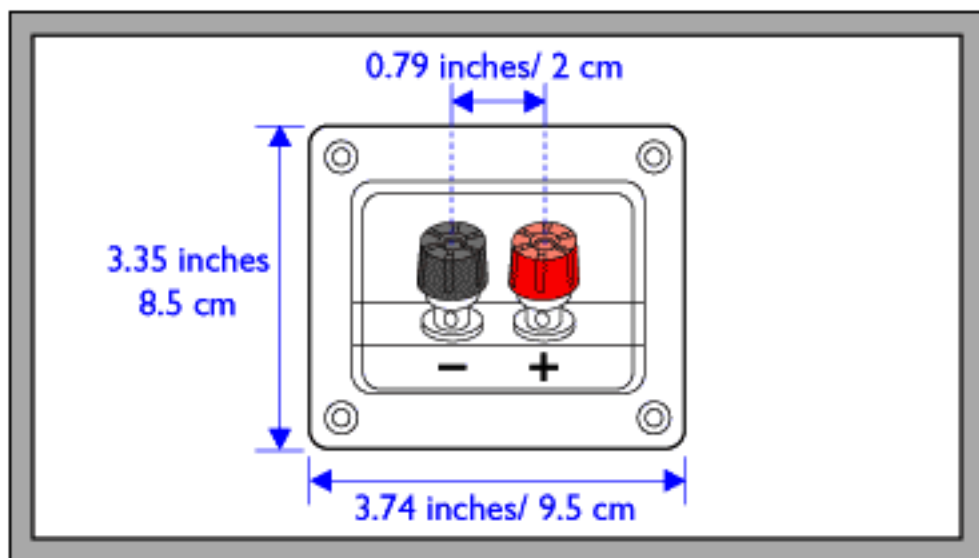

CS-250V

Net Weight: 16 lbs / 7.3 kg (each)

Shipping Weight: 34 lbs / 15.4 kg (pair)

Ceiling Mount
Model: SP-706

Ceiling Mount
Model: SP-506

Wall Mount
Model: SP-706

Wall Mount Multi-Angle
Model: SL-001

Speaker Tripot Stand
Model: AMS-001B

CS-250V

Tweeter
3 inches
7.6 cm

Woofer
8 inches
20.3 cm

Tweeter
3 inches
7.6 cm

BARE WIRE INSERT
It's Ok Connect

DOUBLE BANANA PLUG
Best Connect

SPEAKER REAR VIEW