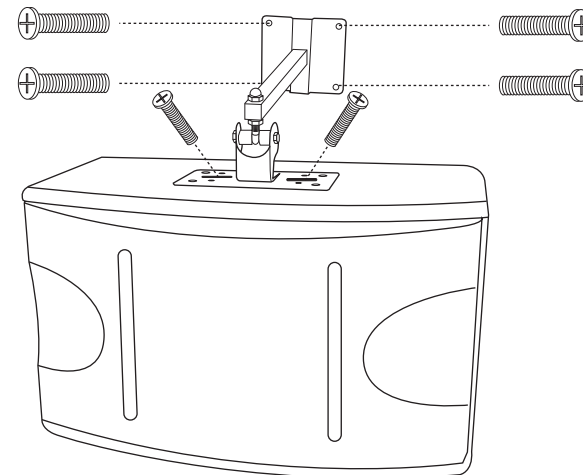

CS-250V

Net Weight: 16 lbs / 7.3 kg (each)

Shipping Weight: 34 lbs / 15.4 kg (pair)

Ceiling Mount
Model: SP-706

Ceiling Mount
Model: SP-506

Wall Mount
Model: SP-706

Wall Mount Multi-Angle
Model: SL-001

Speaker Tripot Stand
Model: AMS-001B

CS-250V

Tweeter
3 inches
7.6 cm

Woofer
8 inches
20.3 cm

Tweeter
3 inches
7.6 cm

BARE WIRE INSERT
It's Ok Connect

DOUBLE BANANA PLUG
Best Connect

SPEAKER REAR VIEW