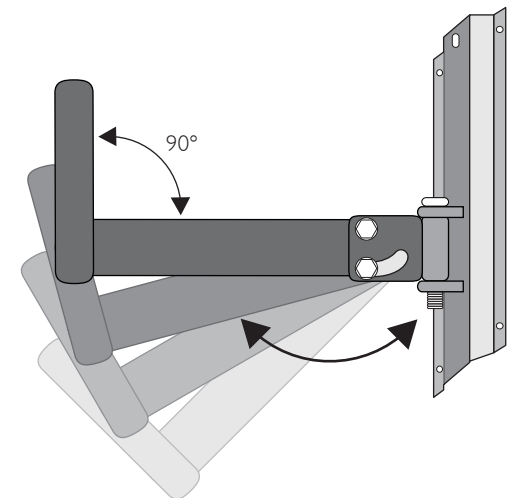

CS-250V

Net Weight: 16 lbs / 7.3 kg (each)

Shipping Weight: 34 lbs / 15.4 kg (pair)

Ceiling Mount
Model: SP-706

Ceiling Mount
Model: SP-506

Wall Mount
Model: SP-706

Wall Mount Multi-Angle
Model: SL-001

Speaker Tripot Stand
Model: AMS-001B

CS-250V

Tweeter
3 inches
7.6 cm

Woofer
8 inches
20.3 cm

Tweeter
3 inches
7.6 cm

BARE WIRE INSERT
It's Ok Connect

DOUBLE BANANA PLUG
Best Connect

SPEAKER REAR VIEW