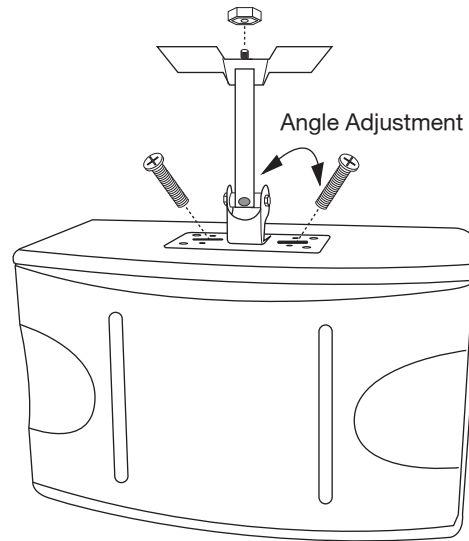

CS-250V

Net Weight: 16 lbs / 7.3 kg (each)

Shipping Weight: 34 lbs / 15.4 kg (pair)

Ceiling Mount
Model: SP-706

Ceiling Mount
Model: SP-506

Wall Mount
Model: SP-706

Wall Mount Multi-Angle
Model: SL-001

Speaker Tripot Stand
Model: AMS-001B

CS-250V

Tweeter
3 inches
7.6 cm

Woofer
8 inches
20.3 cm

Tweeter
3 inches
7.6 cm

BARE WIRE INSERT
It's Ok Connect

DOUBLE BANANA PLUG
Best Connect

SPEAKER REAR VIEW