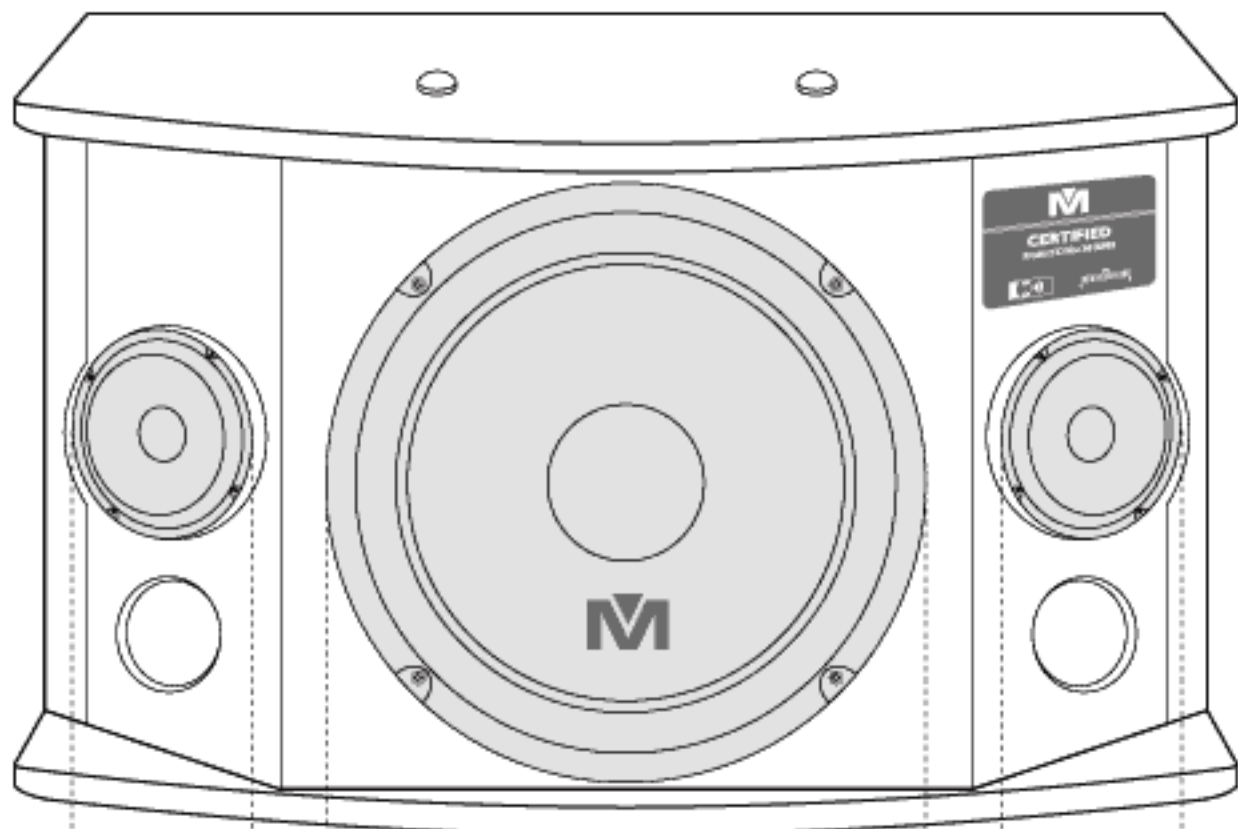

CS-450V

Net Weight: 22.6 lbs / 10.3 kg (each)

Shipping Weight: 50.8 lbs / 23 kg (pair)

Ceiling Mount
Model: SP-706

Ceiling Mount
Model: SP-506

Wall Mount
Model: SP-706

Wall Mount Multi-Angle
Model: SL-001

Speaker Tripot Stand
Model: AMS-001B

CS-450V

Tweeter
3 inches
7.6 cm

Woofer
10 inches
25.4 cm

Tweeter
3 inches
7.6 cm

BARE WIRE INSERT
It's Ok Connect

DOUBLE BANANA PLUG
Best Connect

SPEAKER REAR VIEW