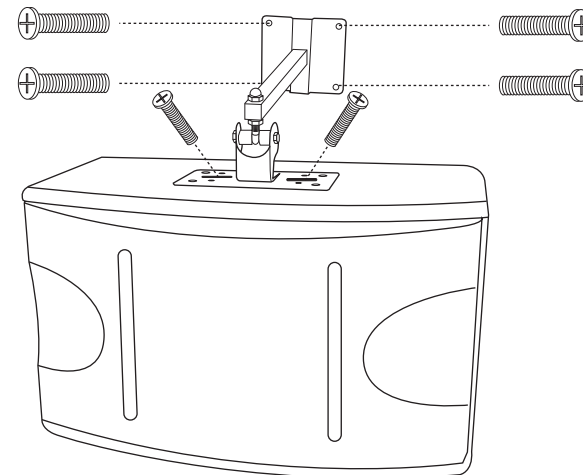

CS-450V

Net Weight: 22.6 lbs / 10.3 kg (each)

Shipping Weight: 50.8 lbs / 23 kg (pair)

Ceiling Mount
Model: SP-706

Ceiling Mount
Model: SP-506

Wall Mount
Model: SP-706

Wall Mount Multi-Angle
Model: SL-001

Speaker Tripot Stand
Model: AMS-001B

CS-450V

Tweeter
3 inches
7.6 cm

Woofer
10 inches
25.4 cm

Tweeter
3 inches
7.6 cm

BARE WIRE INSERT
It's Ok Connect

DOUBLE BANANA PLUG
Best Connect

SPEAKER REAR VIEW