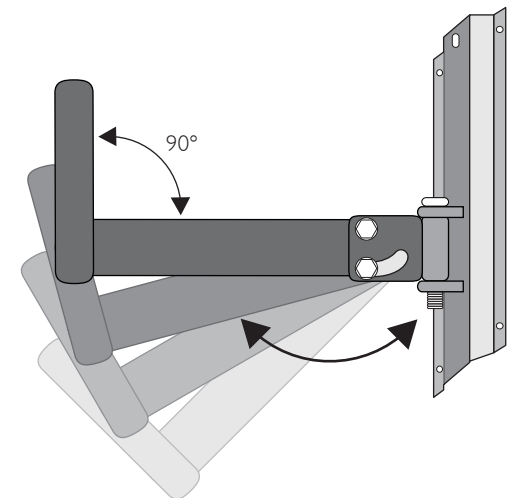

CS-450V

Net Weight: 22.6 lbs / 10.3 kg (each)

Shipping Weight: 50.8 lbs / 23 kg (pair)

Ceiling Mount
Model: SP-706

Ceiling Mount
Model: SP-506

Wall Mount
Model: SP-706

Wall Mount Multi-Angle
Model: SL-001

Speaker Tripot Stand
Model: AMS-001B

CS-450V

Tweeter
3 inches
7.6 cm

Woofer
10 inches
25.4 cm

Tweeter
3 inches
7.6 cm

BARE WIRE INSERT
It's Ok Connect

DOUBLE BANANA PLUG
Best Connect

SPEAKER REAR VIEW