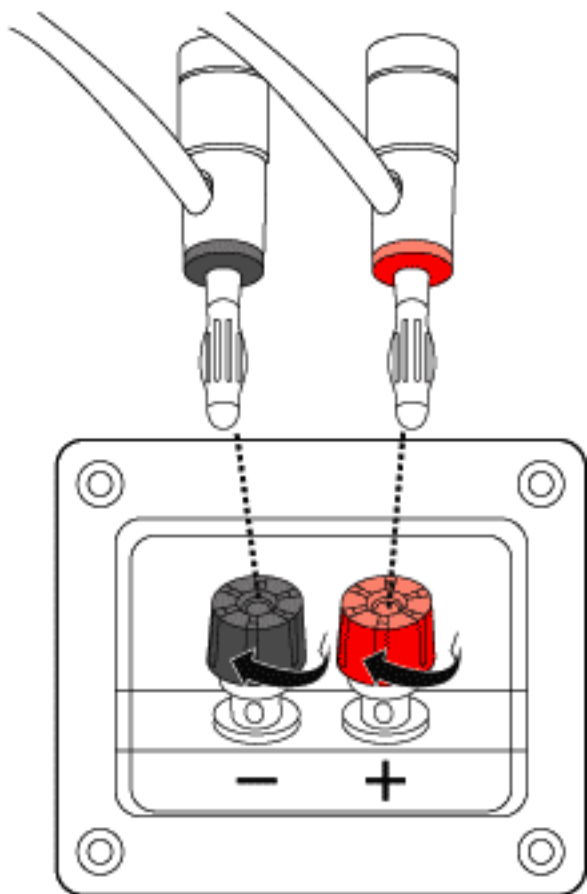

CS-450V

Net Weight: 22.6 lbs / 10.3 kg (each)

Shipping Weight: 50.8 lbs / 23 kg (pair)

Ceiling Mount
Model: SP-706

Ceiling Mount
Model: SP-506

Wall Mount
Model: SP-706

Wall Mount Multi-Angle
Model: SL-001

Speaker Tripot Stand
Model: AMS-001B

CS-450V

Tweeter
3 inches
7.6 cm

Woofer
10 inches
25.4 cm

Tweeter
3 inches
7.6 cm

BARE WIRE INSERT
It's Ok Connect

DOUBLE BANANA PLUG
Best Connect

SPEAKER REAR VIEW