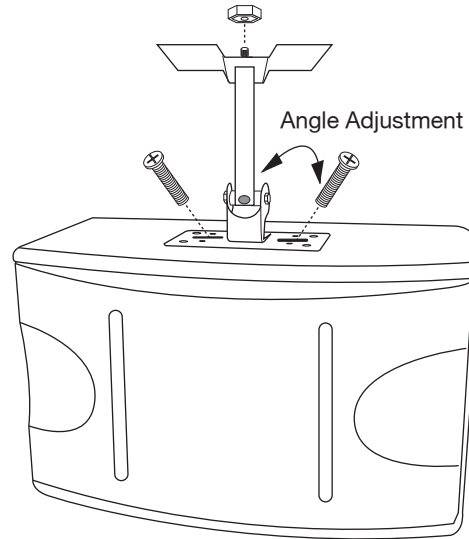

CS-450V

Net Weight: 22.6 lbs / 10.3 kg (each)

Shipping Weight: 50.8 lbs / 23 kg (pair)

Ceiling Mount
Model: SP-706

Ceiling Mount
Model: SP-506

Wall Mount
Model: SP-706

Wall Mount Multi-Angle
Model: SL-001

Speaker Tripot Stand
Model: AMS-001B

CS-450V

Tweeter
3 inches
7.6 cm

Woofer
10 inches
25.4 cm

Tweeter
3 inches
7.6 cm

BARE WIRE INSERT
It's Ok Connect

DOUBLE BANANA PLUG
Best Connect

SPEAKER REAR VIEW