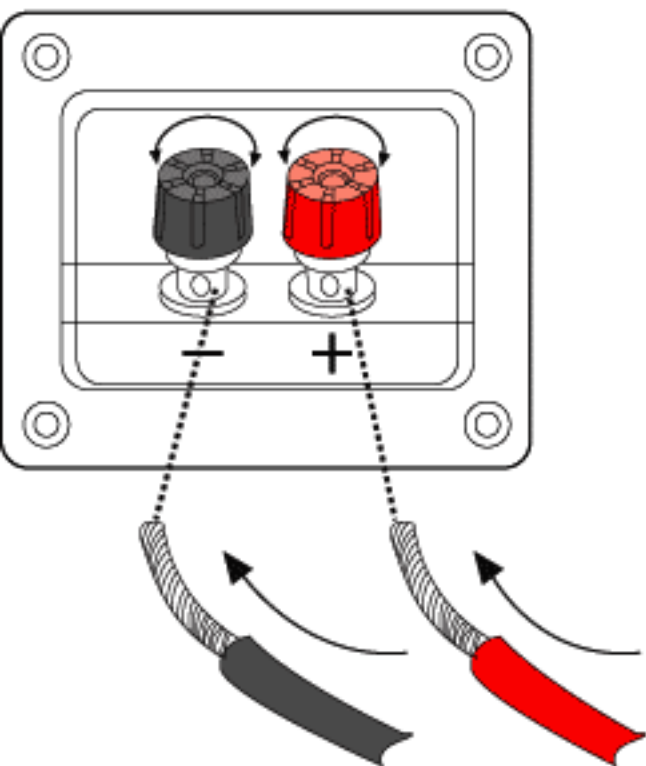

CS-450V

Net Weight: 22.6 lbs / 10.3 kg (each)

Shipping Weight: 50.8 lbs / 23 kg (pair)

Ceiling Mount
Model: SP-706

Ceiling Mount
Model: SP-506

Wall Mount
Model: SP-706

Wall Mount Multi-Angle
Model: SL-001

Speaker Tripot Stand
Model: AMS-001B

CS-450V

Tweeter
3 inches
7.6 cm

Woofer
10 inches
25.4 cm

Tweeter
3 inches
7.6 cm

BARE WIRE INSERT
It's Ok Connect

DOUBLE BANANA PLUG
Best Connect

SPEAKER REAR VIEW