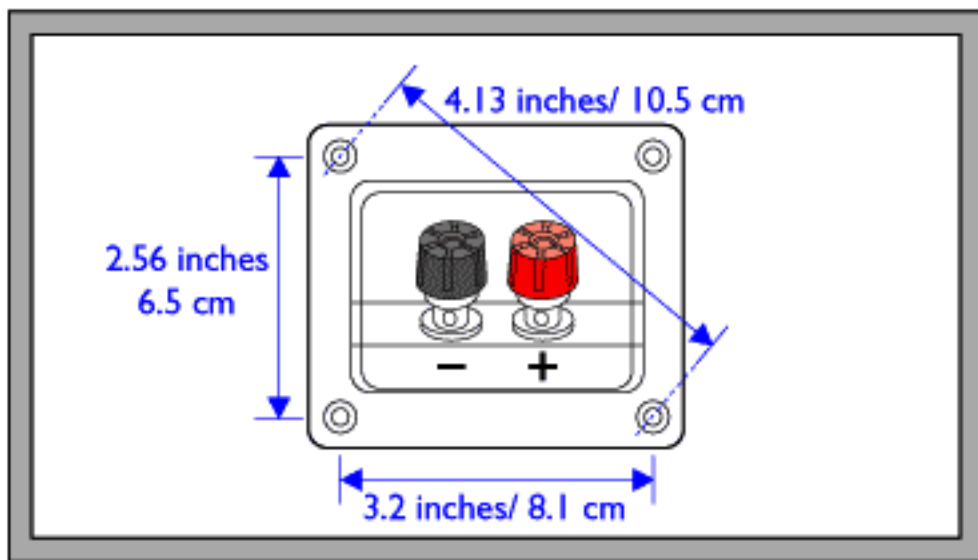

CS-450V

Net Weight: 22.6 lbs / 10.3 kg (each)

Shipping Weight: 50.8 lbs / 23 kg (pair)

Ceiling Mount
Model: SP-706

Ceiling Mount
Model: SP-506

Wall Mount
Model: SP-706

Wall Mount Multi-Angle
Model: SL-001

Speaker Tripot Stand
Model: AMS-001B

CS-450V

Tweeter
3 inches
7.6 cm

Woofer
10 inches
25.4 cm

Tweeter
3 inches
7.6 cm

BARE WIRE INSERT
It's Ok Connect

DOUBLE BANANA PLUG
Best Connect

SPEAKER REAR VIEW