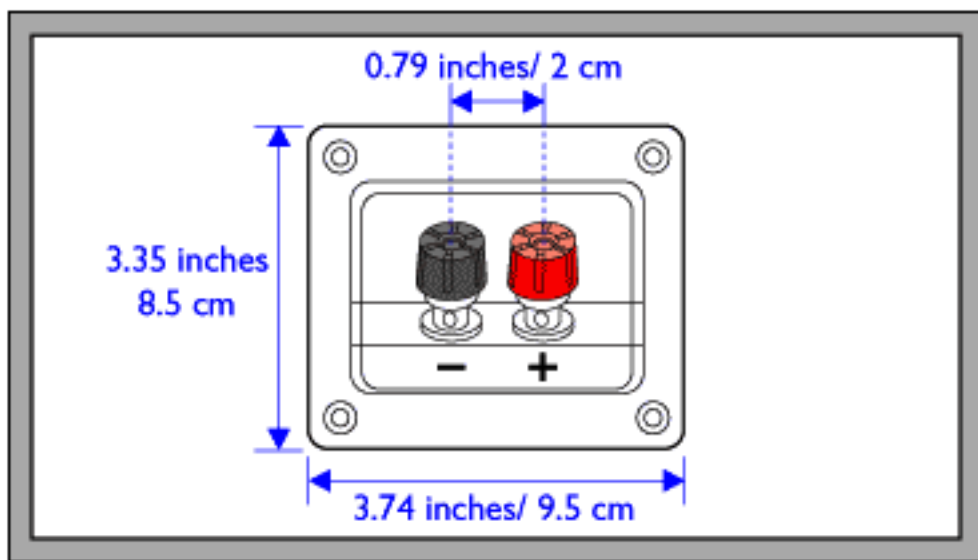

CS-450V

Net Weight: 22.6 lbs / 10.3 kg (each)

Shipping Weight: 50.8 lbs / 23 kg (pair)

Ceiling Mount
Model: SP-706

Ceiling Mount
Model: SP-506

Wall Mount
Model: SP-706

Wall Mount Multi-Angle
Model: SL-001

Speaker Tripot Stand
Model: AMS-001B

CS-450V

Tweeter
3 inches
7.6 cm

Woofer
10 inches
25.4 cm

Tweeter
3 inches
7.6 cm

BARE WIRE INSERT
It's Ok Connect

DOUBLE BANANA PLUG
Best Connect

SPEAKER REAR VIEW