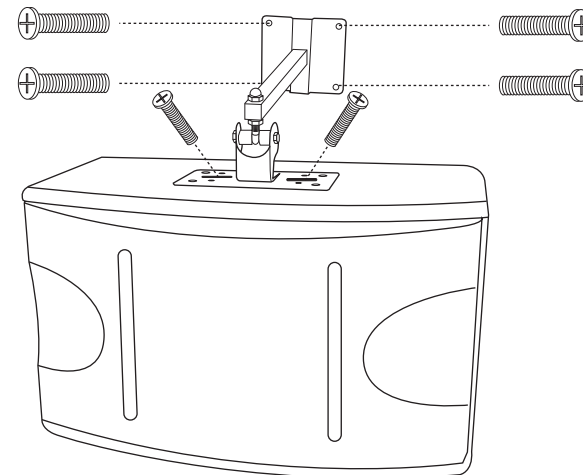

12 inches
30 cm

20 inches
51 cm

11.5 inches
29 cm

CS-600

Net Weight: 23.8 lbs / 10.8 kg (each)

Shipping Weight: 54 lbs / 24.5 kg (pair)

Ceiling Mount
Model: SP-706

Ceiling Mount
Model: SP-506

Wall Mount
Model: SP-706

Wall Mount Multi-Angle
Model: SL-001

Speaker Tripot Stand
Model: AMS-001B

CS-600

Tweeter
3 inches
7.6 cm

Woofer
10 inches
25.5 cm

Tweeter
3 inches
7.6 cm

BARE WIRE INSERT
It's Ok Connect

DOUBLE BANANA PLUG
Best Connect

SPEAKER REAR VIEW