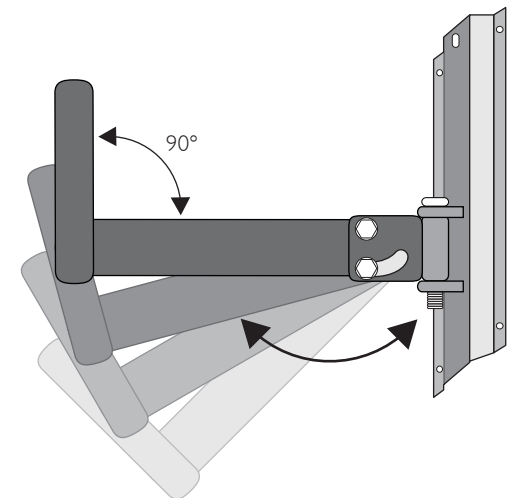

12 inches
30 cm

20 inches
51 cm

11.5 inches
29 cm

CS-600

Net Weight: 23.8 lbs / 10.8 kg (each)

Shipping Weight: 54 lbs / 24.5 kg (pair)

Ceiling Mount
Model: SP-706

Ceiling Mount
Model: SP-506

Wall Mount
Model: SP-706

Wall Mount Multi-Angle
Model: SL-001

Speaker Tripot Stand
Model: AMS-001B

CS-600

Tweeter
3 inches
7.6 cm

Woofer
10 inches
25.5 cm

Tweeter
3 inches
7.6 cm

BARE WIRE INSERT
It's Ok Connect

DOUBLE BANANA PLUG
Best Connect

SPEAKER REAR VIEW