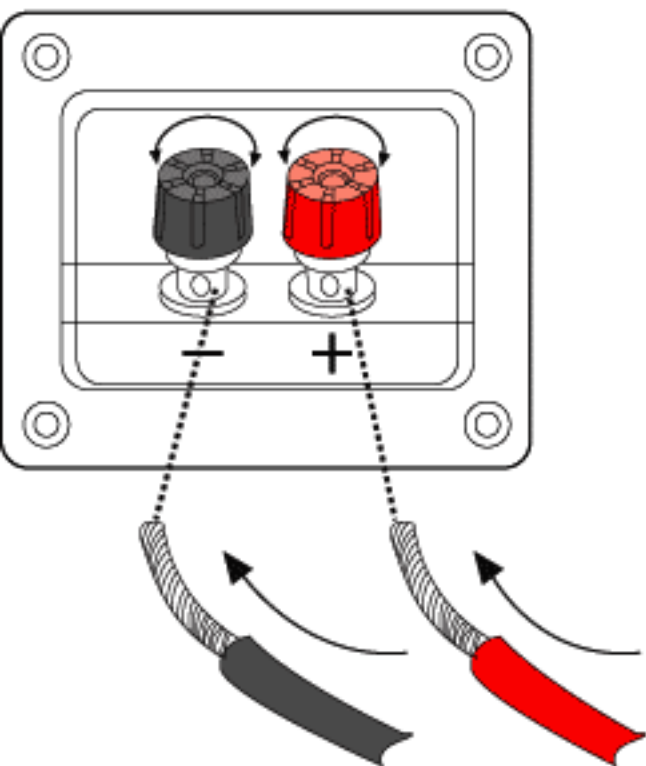

12 inches
30 cm

20 inches
51 cm

11.5 inches
29 cm

CS-600

Net Weight: 23.8 lbs / 10.8 kg (each)

Shipping Weight: 54 lbs / 24.5 kg (pair)

Ceiling Mount
Model: SP-706

Ceiling Mount
Model: SP-506

Wall Mount
Model: SP-706

Wall Mount Multi-Angle
Model: SL-001

Speaker Tripot Stand
Model: AMS-001B

CS-600

Tweeter
3 inches
7.6 cm

Woofer
10 inches
25.5 cm

Tweeter
3 inches
7.6 cm

BARE WIRE INSERT
It's Ok Connect

DOUBLE BANANA PLUG
Best Connect

SPEAKER REAR VIEW