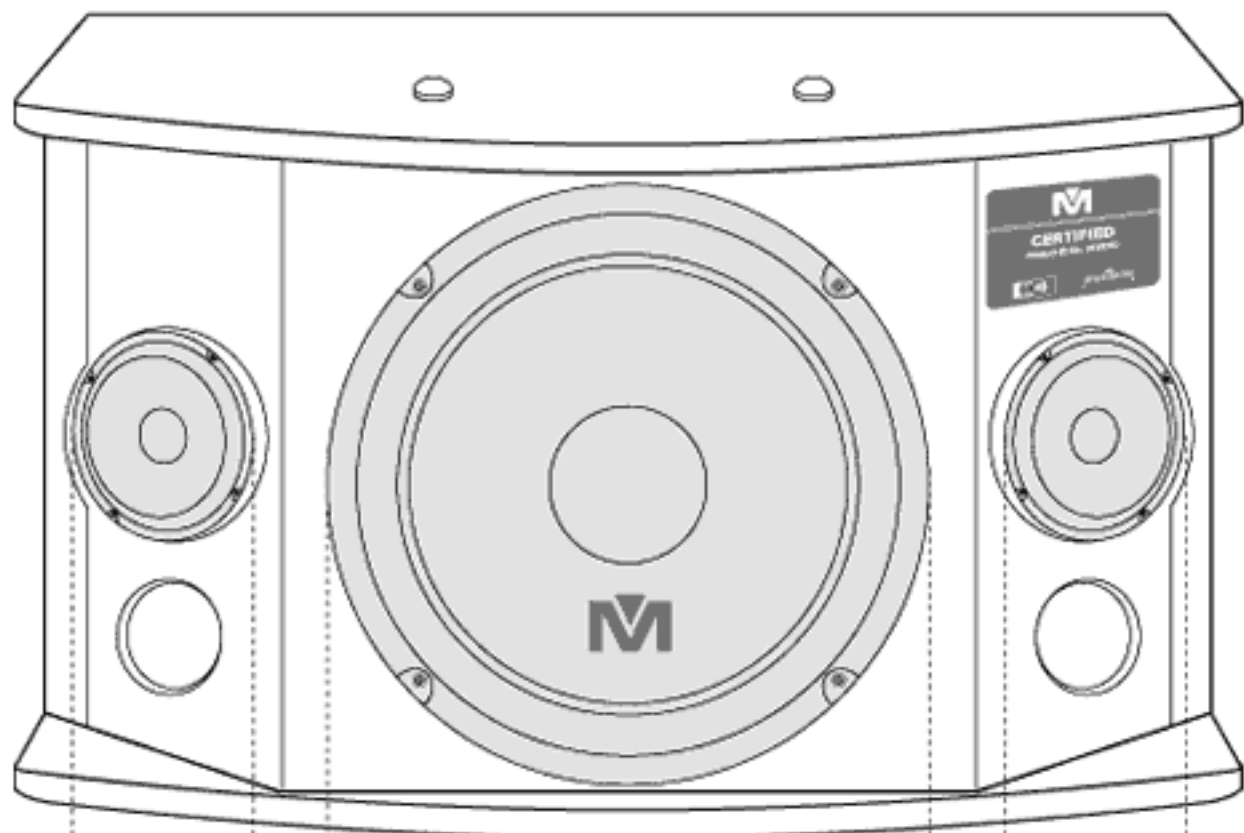

12 inches
30 cm

20 inches
51 cm

11.5 inches
29 cm

CS-600

Net Weight: 23.8 lbs / 10.8 kg (each)

Shipping Weight: 54 lbs / 24.5 kg (pair)

Ceiling Mount
Model: SP-706

Ceiling Mount
Model: SP-506

Wall Mount
Model: SP-706

Wall Mount Multi-Angle
Model: SL-001

Speaker Tripot Stand
Model: AMS-001B

CS-600

Tweeter
3 inches
7.6 cm

Woofer
10 inches
25.5 cm

Tweeter
3 inches
7.6 cm

BARE WIRE INSERT
It's Ok Connect

DOUBLE BANANA PLUG
Best Connect

SPEAKER REAR VIEW