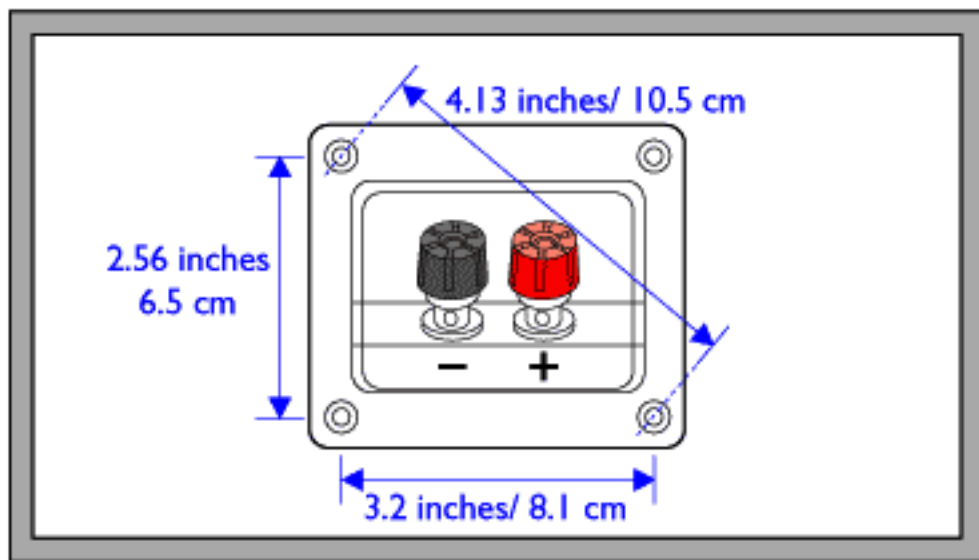

SPEAKER REAR VIEW