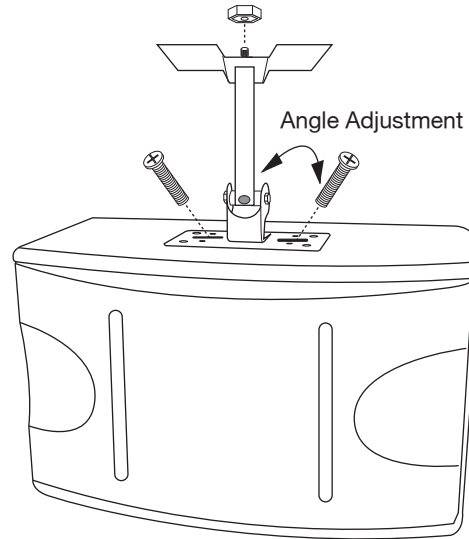

12 inches
30 cm

20 inches
51 cm

11.5 inches
29 cm

CS-600

Net Weight: 23.8 lbs / 10.8 kg (each)

Shipping Weight: 54 lbs / 24.5 kg (pair)

Ceiling Mount
Model: SP-706

Ceiling Mount
Model: SP-506

Wall Mount
Model: SP-706

Wall Mount Multi-Angle
Model: SL-001

Speaker Tripot Stand
Model: AMS-001B

CS-600

Tweeter
3 inches
7.6 cm

Woofer
10 inches
25.5 cm

Tweeter
3 inches
7.6 cm

BARE WIRE INSERT
It's Ok Connect

DOUBLE BANANA PLUG
Best Connect

SPEAKER REAR VIEW