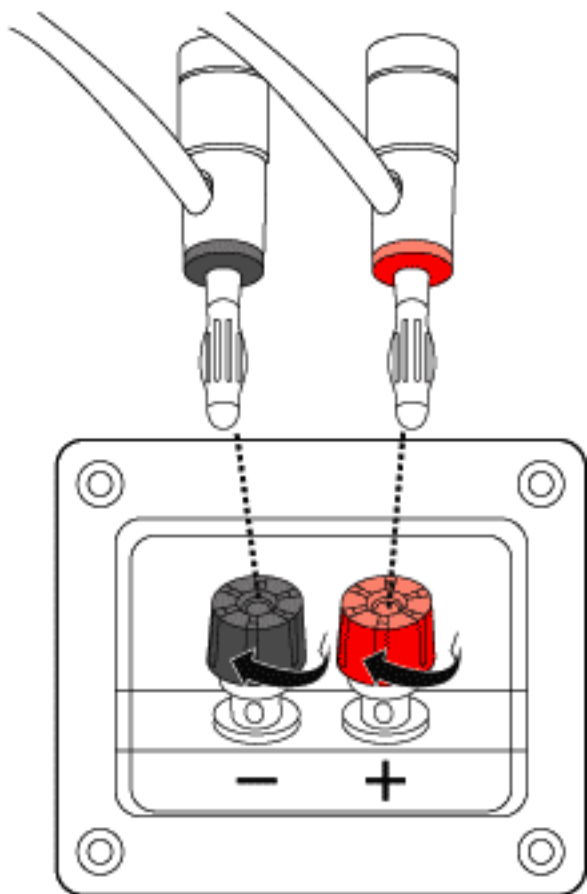

12 inches
30 cm

20 inches
51 cm

11.5 inches
29 cm

CS-600

Net Weight: 23.8 lbs / 10.8 kg (each)

Shipping Weight: 54 lbs / 24.5 kg (pair)

Ceiling Mount
Model: SP-706

Ceiling Mount
Model: SP-506

Wall Mount
Model: SP-706

Wall Mount Multi-Angle
Model: SL-001

Speaker Tripot Stand
Model: AMS-001B

CS-600

Tweeter
3 inches
7.6 cm

Woofer
10 inches
25.5 cm

Tweeter
3 inches
7.6 cm

BARE WIRE INSERT
It's Ok Connect

DOUBLE BANANA PLUG
Best Connect

SPEAKER REAR VIEW