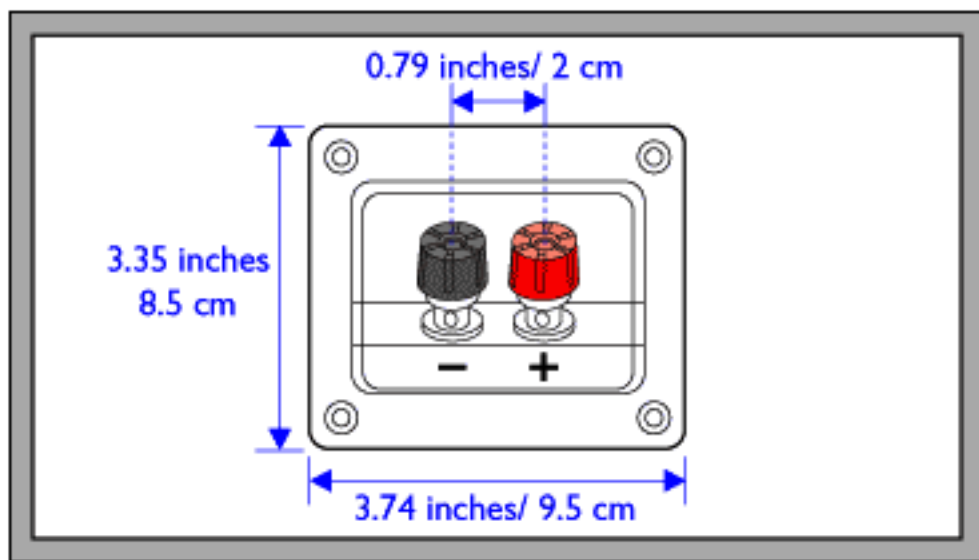

SPEAKER REAR VIEW