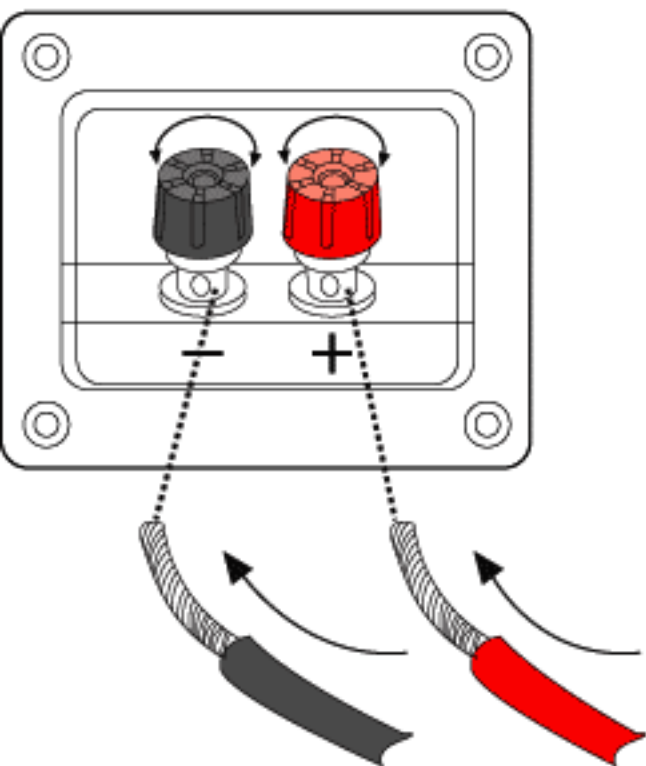

12 inches
30 cm

20 inches
51 cm

11.5 inches
29 cm

CS-600W

Net Weight: 23.8 lbs / 10.8 kg (each)

Shipping Weight: 54 lbs / 24.5 kg (pair)

Ceiling Mount
Model: SP-706

Ceiling Mount
Model: SP-506

Wall Mount
Model: SP-706

Wall Mount Multi-Angle
Model: SL-001

Speaker Tripot Stand
Model: AMS-001B

CS-600W

Tweeter
3 inches
7.6 cm

Woofer
10 inches
25.5 cm

Tweeter
3 inches
7.6 cm

BARE WIRE INSERT
It's Ok Connect

DOUBLE BANANA PLUG
Best Connect

SPEAKER REAR VIEW