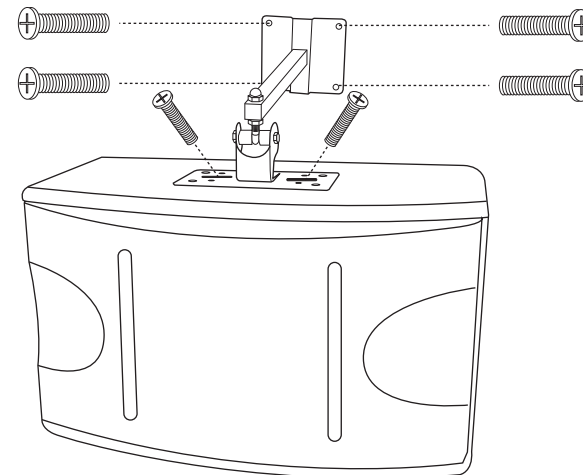

12 inches
30 cm

20 inches
51 cm

11.5 inches
29 cm

CS-600W

Net Weight: 23.8 lbs / 10.8 kg (each)

Shipping Weight: 54 lbs / 24.5 kg (pair)

Ceiling Mount
Model: SP-706

Ceiling Mount
Model: SP-506

Wall Mount
Model: SP-706

Wall Mount Multi-Angle
Model: SL-001

Speaker Tripot Stand
Model: AMS-001B

CS-600W

Tweeter
3 inches
7.6 cm

Woofer
10 inches
25.5 cm

Tweeter
3 inches
7.6 cm

BARE WIRE INSERT
It's Ok Connect

DOUBLE BANANA PLUG
Best Connect

SPEAKER REAR VIEW