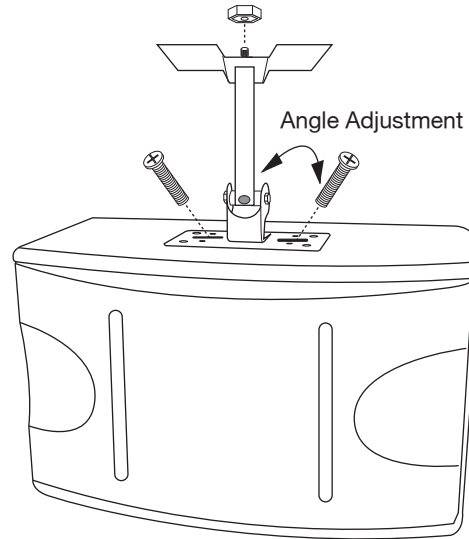

12 inches
30 cm

20 inches
51 cm

11.5 inches
29 cm

CS-600W

Net Weight: 23.8 lbs / 10.8 kg (each)

Shipping Weight: 54 lbs / 24.5 kg (pair)

Ceiling Mount
Model: SP-706

Ceiling Mount
Model: SP-506

Wall Mount
Model: SP-706

Wall Mount Multi-Angle
Model: SL-001

Speaker Tripot Stand
Model: AMS-001B

CS-600W

Tweeter
3 inches
7.6 cm

Woofer
10 inches
25.5 cm

Tweeter
3 inches
7.6 cm

BARE WIRE INSERT
It's Ok Connect

DOUBLE BANANA PLUG
Best Connect

SPEAKER REAR VIEW