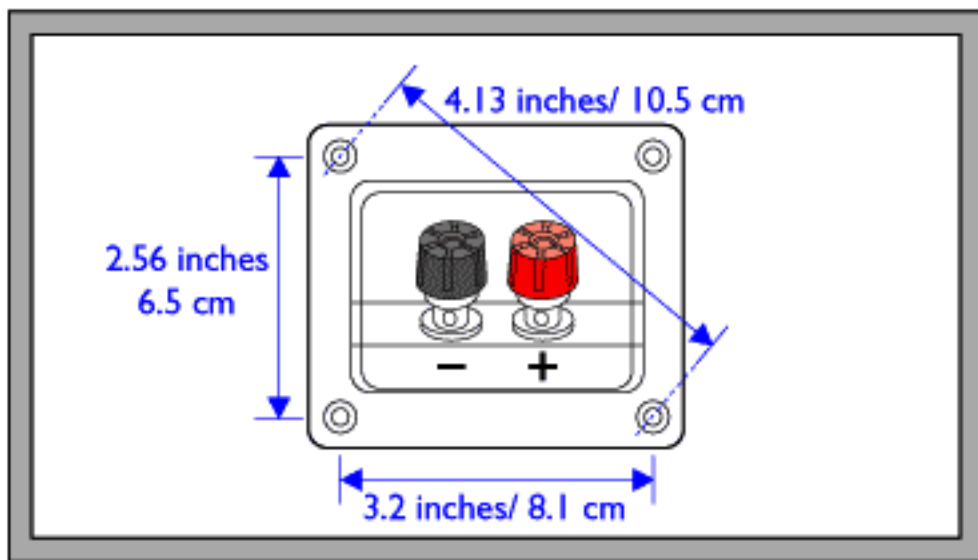

SPEAKER REAR VIEW