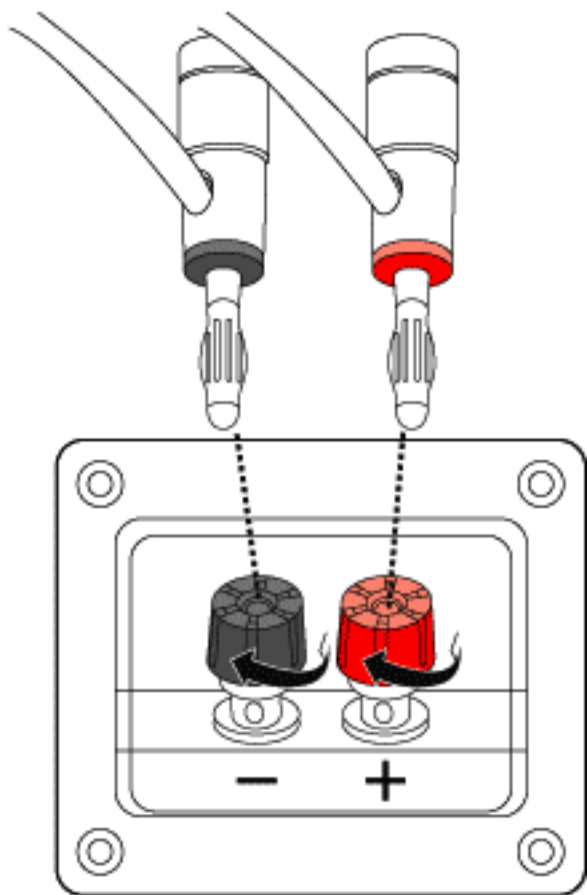

12 inches
30 cm

20 inches
51 cm

11.5 inches
29 cm

CS-600W

Net Weight: 23.8 lbs / 10.8 kg (each)

Shipping Weight: 54 lbs / 24.5 kg (pair)

Ceiling Mount
Model: SP-706

Ceiling Mount
Model: SP-506

Wall Mount
Model: SP-706

Wall Mount Multi-Angle
Model: SL-001

Speaker Tripot Stand
Model: AMS-001B

CS-600W

Tweeter
3 inches
7.6 cm

Woofer
10 inches
25.5 cm

Tweeter
3 inches
7.6 cm

BARE WIRE INSERT
It's Ok Connect

DOUBLE BANANA PLUG
Best Connect

SPEAKER REAR VIEW