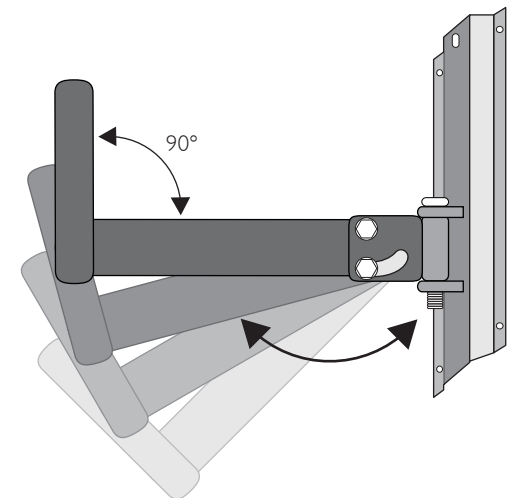

12 inches
30 cm

20 inches
51 cm

11.5 inches
29 cm

CS-600W

Net Weight: 23.8 lbs / 10.8 kg (each)

Shipping Weight: 54 lbs / 24.5 kg (pair)

Ceiling Mount
Model: SP-706

Ceiling Mount
Model: SP-506

Wall Mount
Model: SP-706

Wall Mount Multi-Angle
Model: SL-001

Speaker Tripot Stand
Model: AMS-001B

CS-600W

Tweeter
3 inches
7.6 cm

Woofer
10 inches
25.5 cm

Tweeter
3 inches
7.6 cm

BARE WIRE INSERT
It's Ok Connect

DOUBLE BANANA PLUG
Best Connect

SPEAKER REAR VIEW