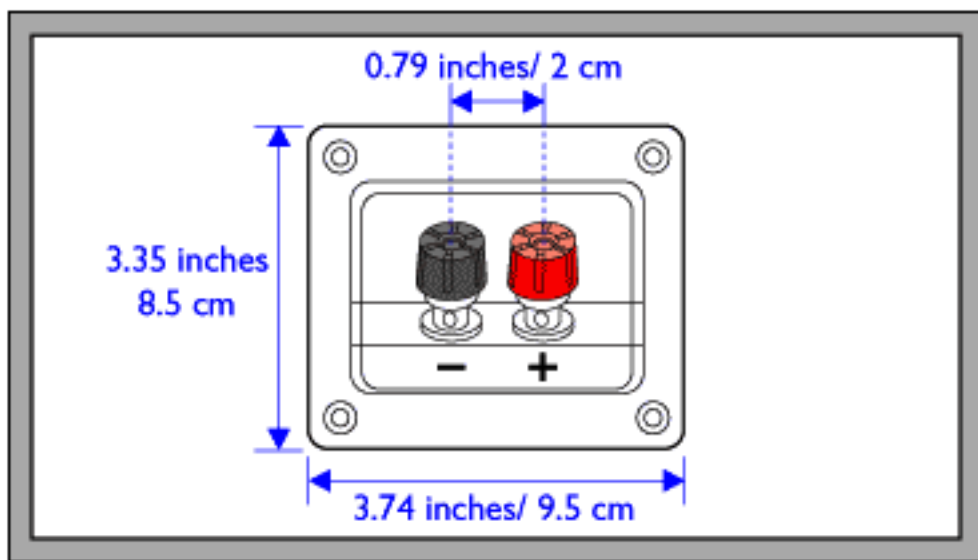

SPEAKER REAR VIEW