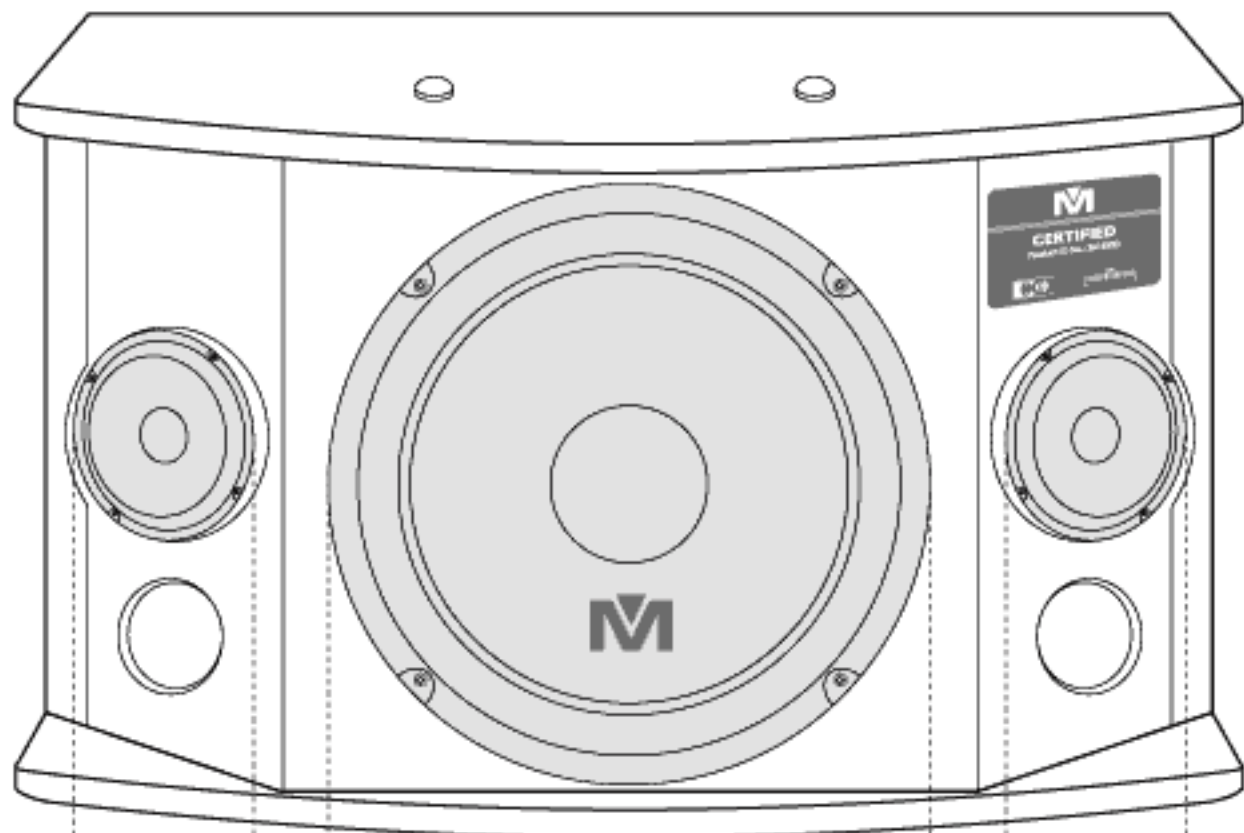

12 inches
30 cm

20 inches
51 cm

11.5 inches
29 cm

CS-600W

Net Weight: 23.8 lbs / 10.8 kg (each)

Shipping Weight: 54 lbs / 24.5 kg (pair)

Ceiling Mount
Model: SP-706

Ceiling Mount
Model: SP-506

Wall Mount
Model: SP-706

Wall Mount Multi-Angle
Model: SL-001

Speaker Tripot Stand
Model: AMS-001B

CS-600W

Tweeter
3 inches
7.6 cm

Woofer
10 inches
25.5 cm

Tweeter
3 inches
7.6 cm

BARE WIRE INSERT
It's Ok Connect

DOUBLE BANANA PLUG
Best Connect

SPEAKER REAR VIEW