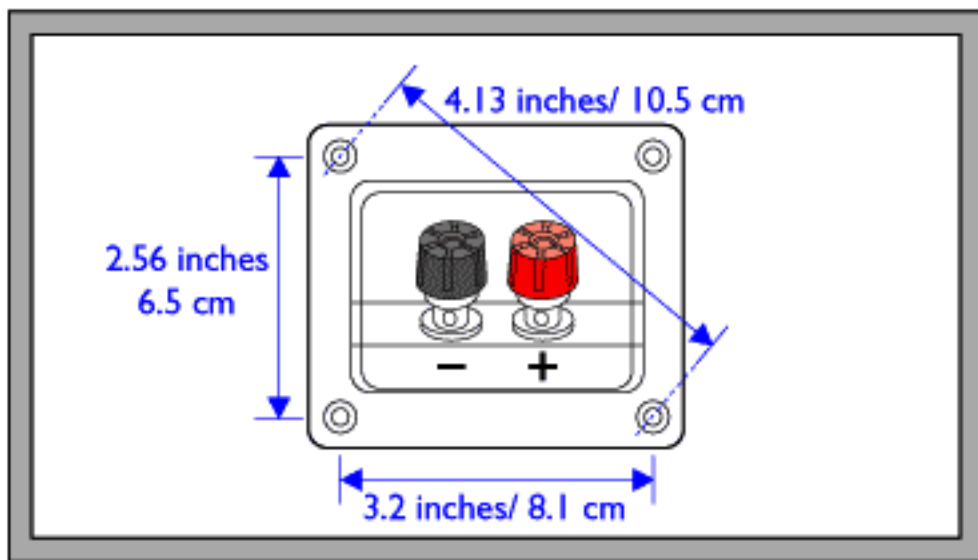

10 inches

25.4 cm

BARE WIRE INSERT
It's Ok Connect

DOUBLE BANANA PLUG
Best Connect

SPEAKER REAR VIEW