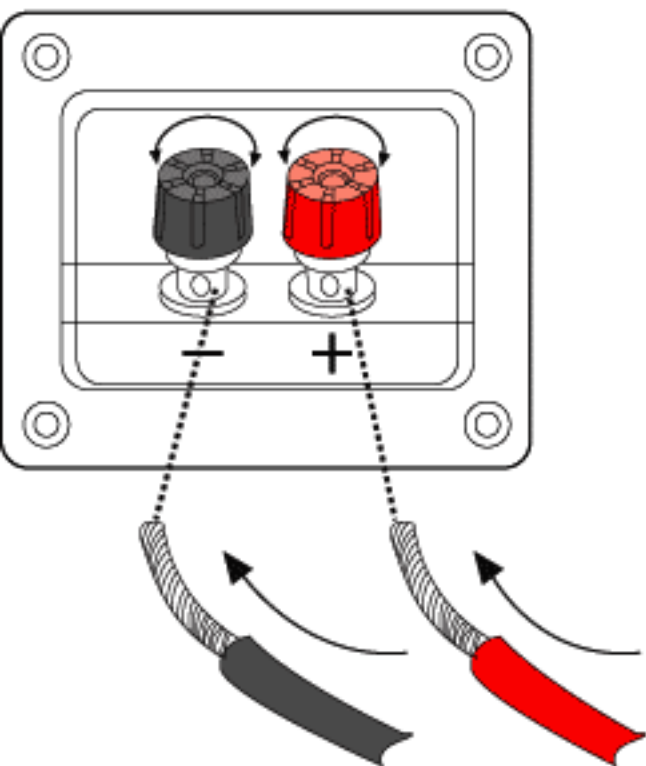

CS-610

Net Weight: 31 lbs / 14.2 kg (each)

Shipping Weight: 68 lbs / 30.84 kg (pair)

Ceiling Mount
Model: SP-706

Ceiling Mount
Model: SP-506

Wall Mount
Model: SP-706

Wall Mount Multi-Angle
Model: SL-001

Speaker Tripot Stand
Model: AMS-001B

Tweeter

3 inches

7.6 cm

CS-610

Tweeter

3 inches

7.6 cm

Woofer

10 inches

25.4 cm

BARE WIRE INSERT
It's Ok Connect

DOUBLE BANANA PLUG
Best Connect

SPEAKER REAR VIEW