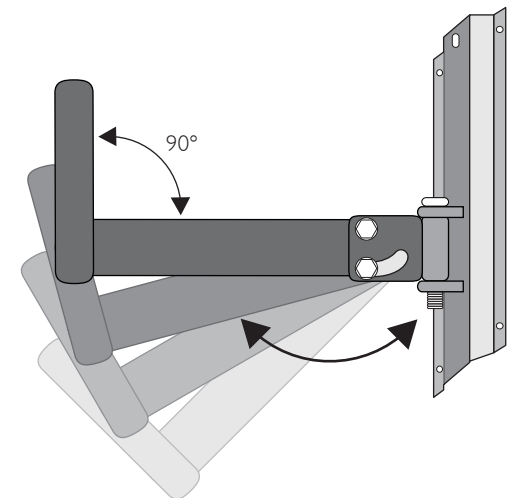

CS-610

Net Weight: 31 lbs / 14.2 kg (each)

Shipping Weight: 68 lbs / 30.84 kg (pair)

Ceiling Mount
Model: SP-706

Ceiling Mount
Model: SP-506

Wall Mount
Model: SP-706

Wall Mount Multi-Angle
Model: SL-001

Speaker Tripot Stand
Model: AMS-001B

Tweeter

3 inches

7.6 cm

CS-610

Tweeter

3 inches

7.6 cm

Woofer

10 inches

25.4 cm

BARE WIRE INSERT
It's Ok Connect

DOUBLE BANANA PLUG
Best Connect

SPEAKER REAR VIEW