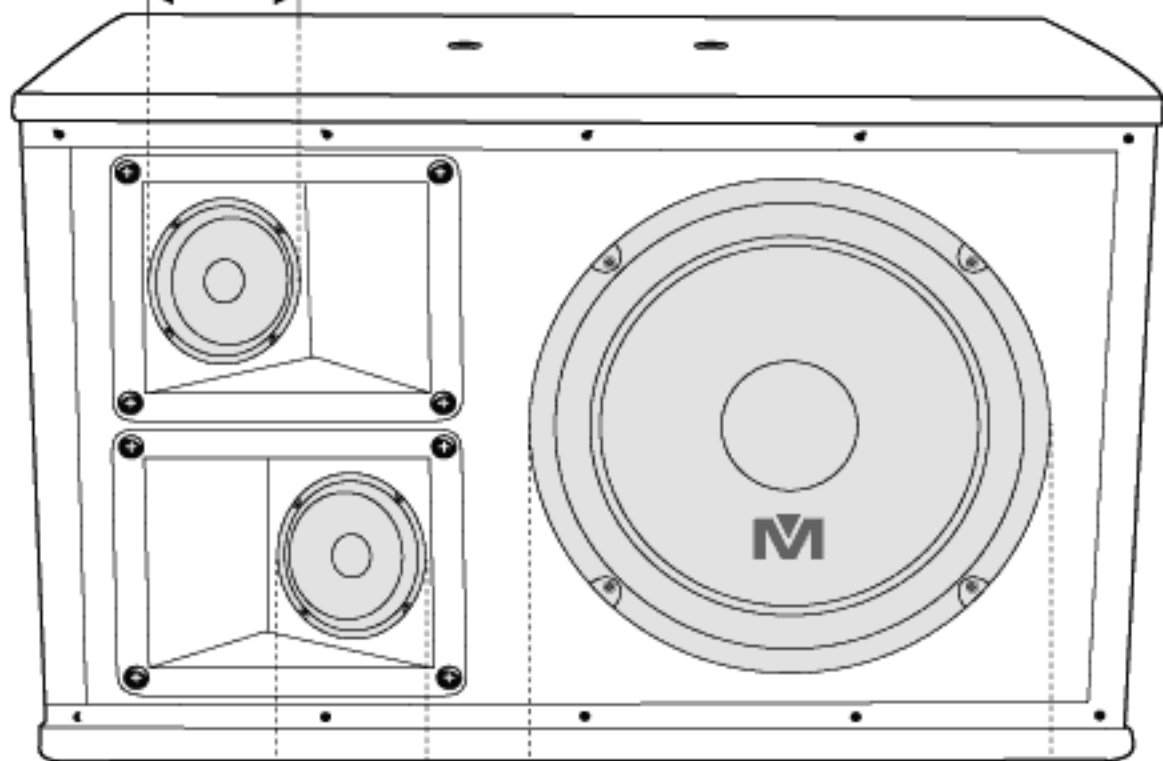

CS-610

Net Weight: 31 lbs / 14.2 kg (each)

Shipping Weight: 68 lbs / 30.84 kg (pair)

Ceiling Mount
Model: SP-706

Ceiling Mount
Model: SP-506

Wall Mount
Model: SP-706

Wall Mount Multi-Angle
Model: SL-001

Speaker Tripot Stand
Model: AMS-001B

Tweeter

3 inches

7.6 cm

CS-610

Tweeter

3 inches

7.6 cm

Woofer

10 inches

25.4 cm

BARE WIRE INSERT
It's Ok Connect

DOUBLE BANANA PLUG
Best Connect

SPEAKER REAR VIEW