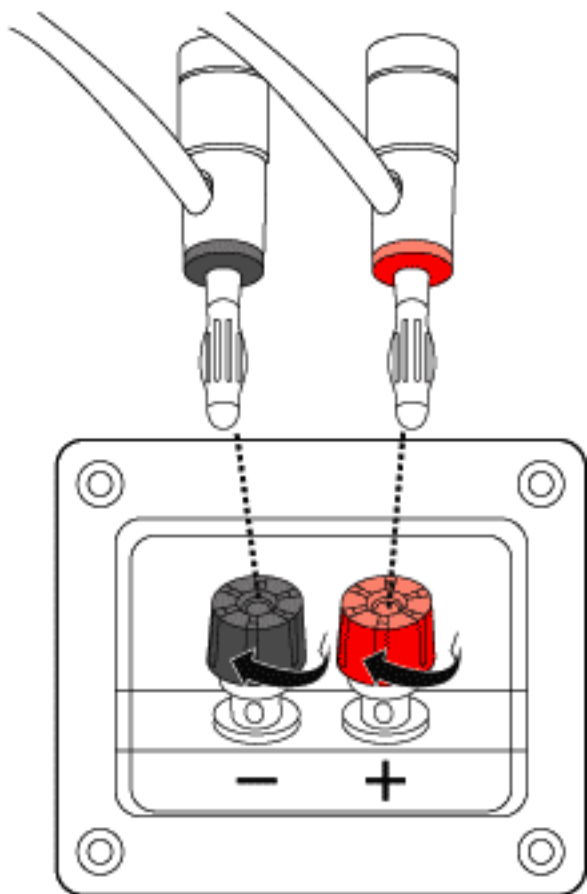

CS-610

Net Weight: 31 lbs / 14.2 kg (each)

Shipping Weight: 68 lbs / 30.84 kg (pair)

Ceiling Mount
Model: SP-706

Ceiling Mount
Model: SP-506

Wall Mount
Model: SP-706

Wall Mount Multi-Angle
Model: SL-001

Speaker Tripot Stand
Model: AMS-001B

Tweeter

3 inches

7.6 cm

CS-610

Tweeter

3 inches

7.6 cm

Woofer

10 inches

25.4 cm

BARE WIRE INSERT
It's Ok Connect

DOUBLE BANANA PLUG
Best Connect

SPEAKER REAR VIEW