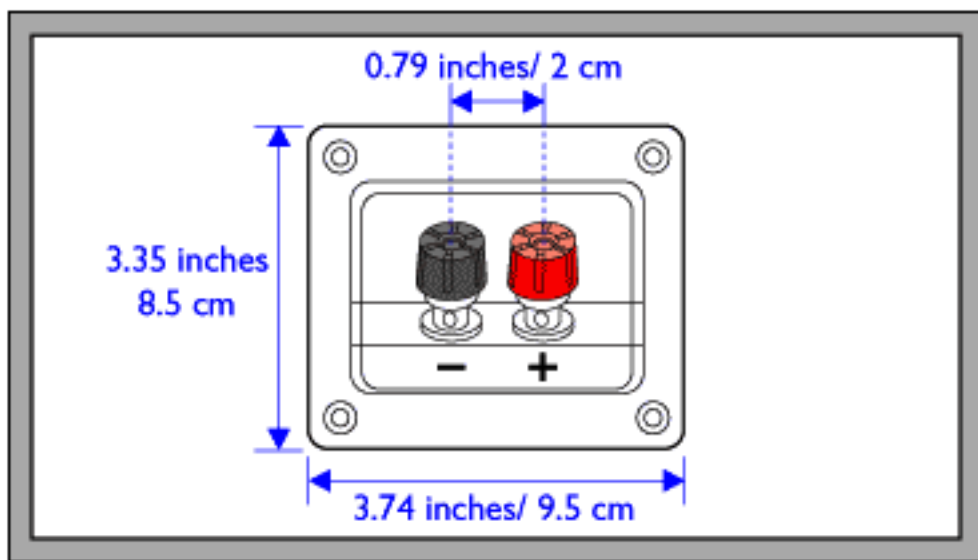

CS-610

Net Weight: 31 lbs / 14.2 kg (each)

Shipping Weight: 68 lbs / 30.84 kg (pair)

Ceiling Mount
Model: SP-706

Ceiling Mount
Model: SP-506

Wall Mount
Model: SP-706

Wall Mount Multi-Angle
Model: SL-001

Speaker Tripot Stand
Model: AMS-001B

10 inches

25.4 cm

BARE WIRE INSERT
It's Ok Connect

DOUBLE BANANA PLUG
Best Connect

SPEAKER REAR VIEW