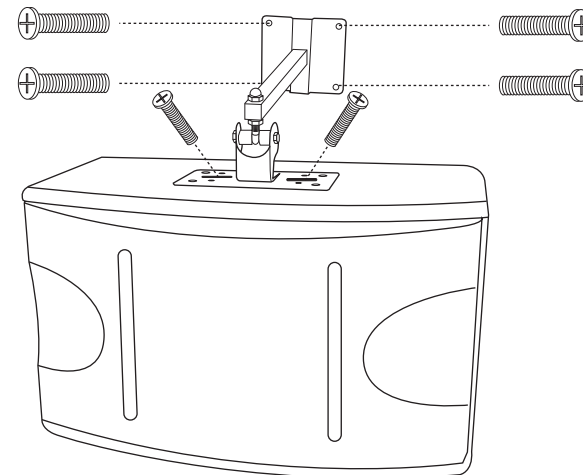

CS-610

Net Weight: 31 lbs / 14.2 kg (each)

Shipping Weight: 68 lbs / 30.84 kg (pair)

Ceiling Mount
Model: SP-706

Ceiling Mount
Model: SP-506

Wall Mount
Model: SP-706

Wall Mount Multi-Angle
Model: SL-001

Speaker Tripot Stand
Model: AMS-001B

Tweeter

3 inches

7.6 cm

CS-610

Tweeter

3 inches

7.6 cm

Woofer

10 inches

25.4 cm

BARE WIRE INSERT
It's Ok Connect

DOUBLE BANANA PLUG
Best Connect

SPEAKER REAR VIEW