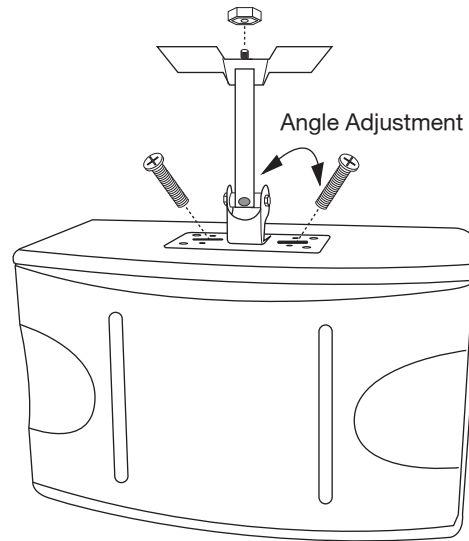

CS-610

Net Weight: 31 lbs / 14.2 kg (each)

Shipping Weight: 68 lbs / 30.84 kg (pair)

Ceiling Mount
Model: SP-706

Ceiling Mount
Model: SP-506

Wall Mount
Model: SP-706

Wall Mount Multi-Angle
Model: SL-001

Speaker Tripot Stand
Model: AMS-001B

Tweeter

3 inches

7.6 cm

CS-610

Tweeter

3 inches

7.6 cm

Woofer

10 inches

25.4 cm

BARE WIRE INSERT
It's Ok Connect

DOUBLE BANANA PLUG
Best Connect

SPEAKER REAR VIEW