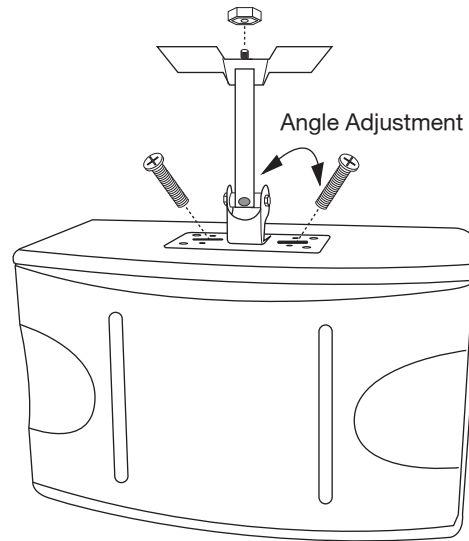

14 inches
35.6 cm

32.5 inches
80.5 cm

13 inches
33 cm

CS-612

Net Weight: 30 lbs / 13.6 kg (each)

Shipping Weight: 35.6 lbs / 16.1 kg (each)

Ceiling Mount
Model: SP-706

Ceiling Mount
Model: SP-506

Wall Mount
Model: SP-706

Wall Mount Multi-Angle
Model: SL-001

Speaker Tripot Stand
Model: AMS-001B

CS-612

Tweeter
3 inches
7.6 cm

Woofer
12 inches
30.5 cm

Tweeter
3 inches
7.6 cm

BARE WIRE INSERT
It's Ok Connect

DOUBLE BANANA PLUG
Best Connect

SPEAKER REAR VIEW