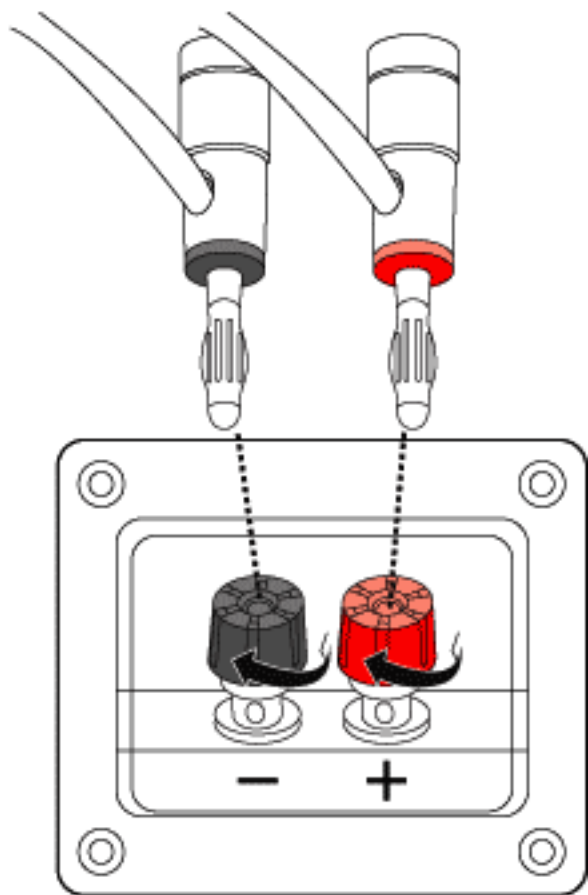

14 inches
35.6 cm

32.5 inches
80.5 cm

13 inches
33 cm

CS-612

Net Weight: 30 lbs / 13.6 kg (each)

Shipping Weight: 35.6 lbs / 16.1 kg (each)

Ceiling Mount
Model: SP-706

Ceiling Mount
Model: SP-506

Wall Mount
Model: SP-706

Wall Mount Multi-Angle
Model: SL-001

Speaker Tripot Stand
Model: AMS-001B

CS-612

Tweeter
3 inches
7.6 cm

Woofer
12 inches
30.5 cm

Tweeter
3 inches
7.6 cm

BARE WIRE INSERT
It's Ok Connect

DOUBLE BANANA PLUG
Best Connect

SPEAKER REAR VIEW