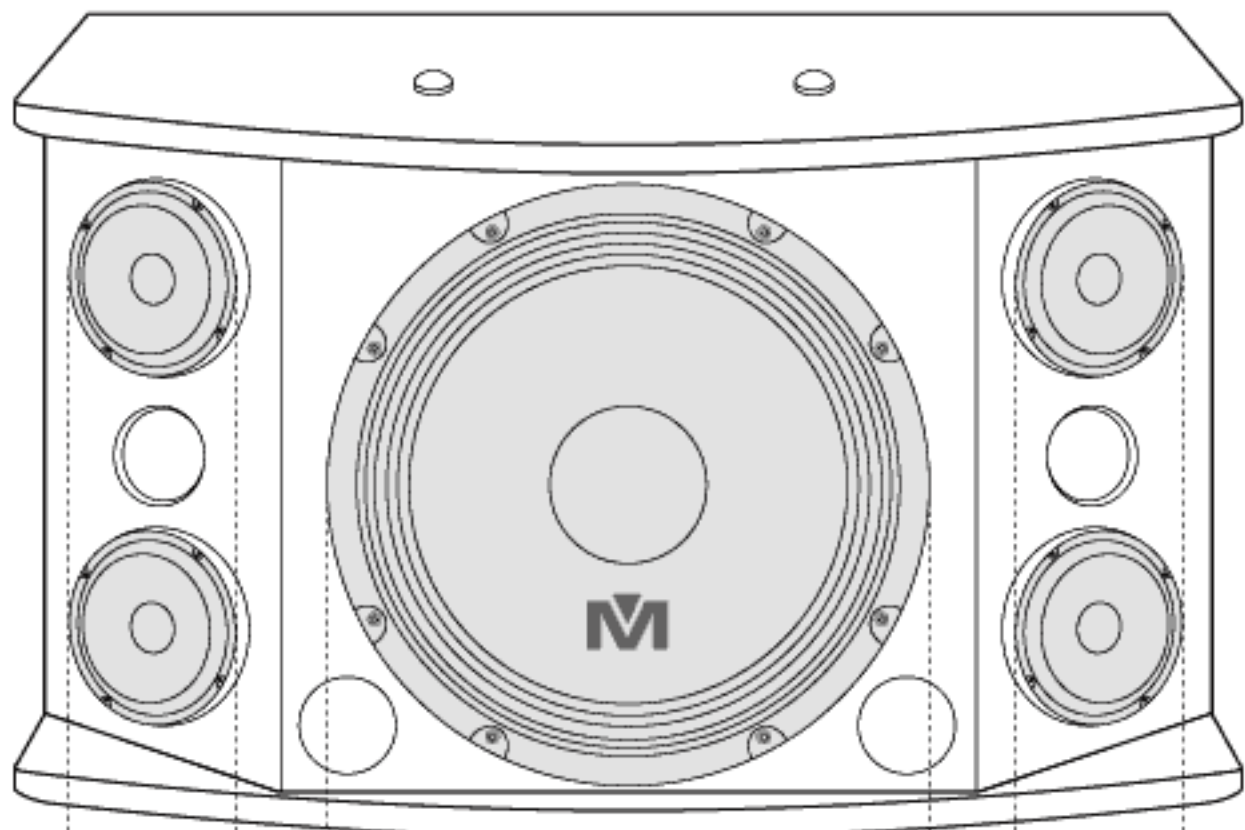

14 inches
35.6 cm

32.5 inches
80.5 cm

13 inches
33 cm

CS-612

Net Weight: 30 lbs / 13.6 kg (each)

Shipping Weight: 35.6 lbs / 16.1 kg (each)

Ceiling Mount
Model: SP-706

Ceiling Mount
Model: SP-506

Wall Mount
Model: SP-706

Wall Mount Multi-Angle
Model: SL-001

Speaker Tripot Stand
Model: AMS-001B

CS-612

Tweeter
3 inches
7.6 cm

Woofer
12 inches
30.5 cm

Tweeter
3 inches
7.6 cm

BARE WIRE INSERT
It's Ok Connect

DOUBLE BANANA PLUG
Best Connect

SPEAKER REAR VIEW