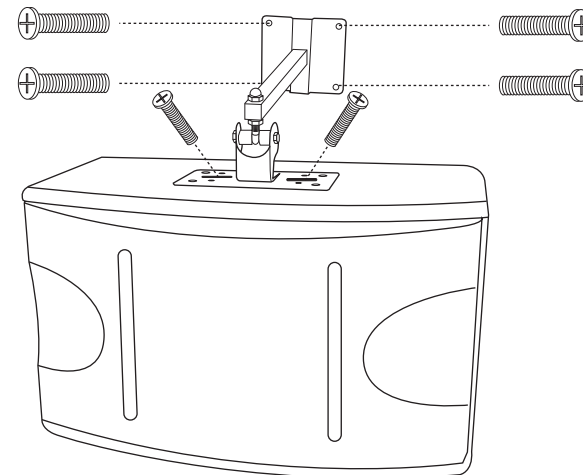

14 inches
35.6 cm

32.5 inches
80.5 cm

13 inches
33 cm

CS-612

Net Weight: 30 lbs / 13.6 kg (each)

Shipping Weight: 35.6 lbs / 16.1 kg (each)

Ceiling Mount
Model: SP-706

Ceiling Mount
Model: SP-506

Wall Mount
Model: SP-706

Wall Mount Multi-Angle
Model: SL-001

Speaker Tripot Stand
Model: AMS-001B

CS-612

Tweeter
3 inches
7.6 cm

Woofer
12 inches
30.5 cm

Tweeter
3 inches
7.6 cm

BARE WIRE INSERT
It's Ok Connect

DOUBLE BANANA PLUG
Best Connect

SPEAKER REAR VIEW