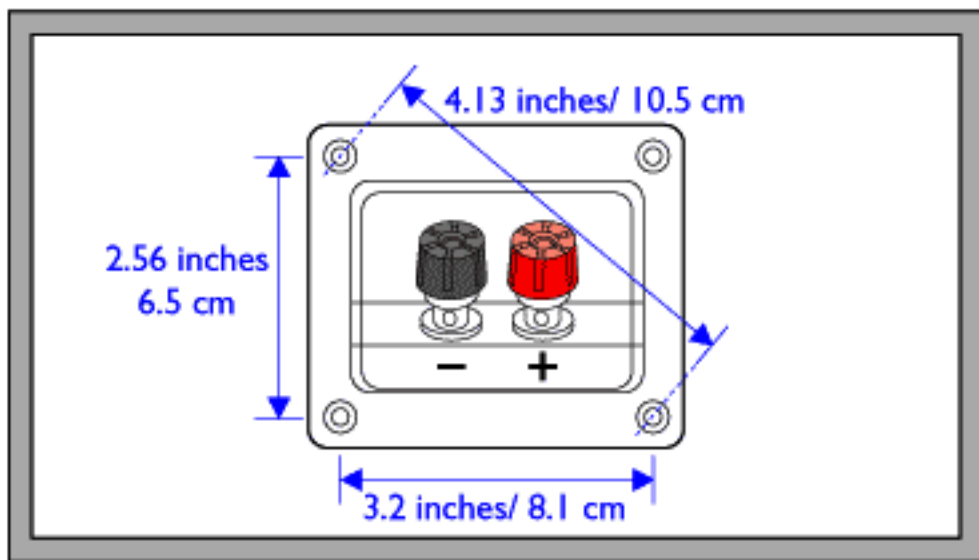

SPEAKER REAR VIEW