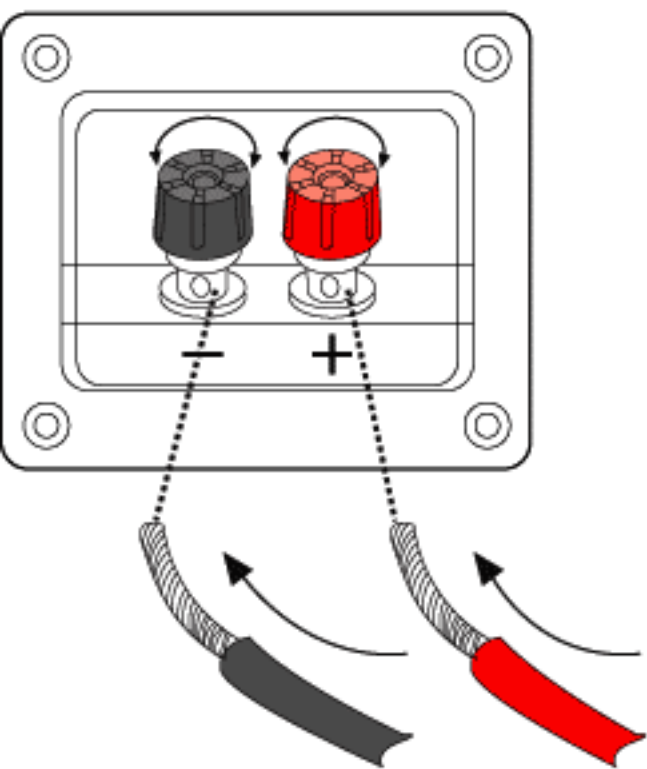

14 inches
35.6 cm

32.5 inches
80.5 cm

13 inches
33 cm

CS-612

Net Weight: 30 lbs / 13.6 kg (each)

Shipping Weight: 35.6 lbs / 16.1 kg (each)

Ceiling Mount
Model: SP-706

Ceiling Mount
Model: SP-506

Wall Mount
Model: SP-706

Wall Mount Multi-Angle
Model: SL-001

Speaker Tripot Stand
Model: AMS-001B

CS-612

Tweeter
3 inches
7.6 cm

Woofer
12 inches
30.5 cm

Tweeter
3 inches
7.6 cm

BARE WIRE INSERT
It's Ok Connect

DOUBLE BANANA PLUG
Best Connect

SPEAKER REAR VIEW