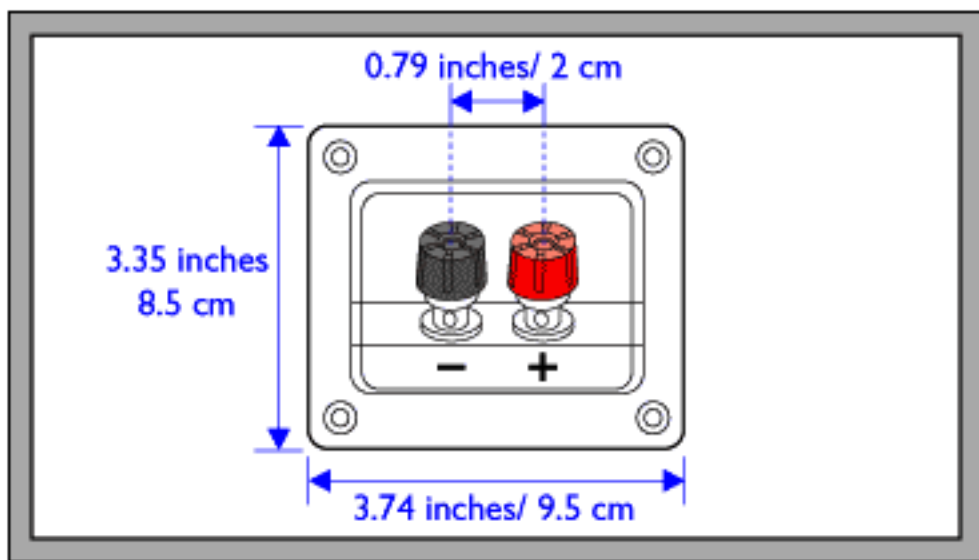

SPEAKER REAR VIEW