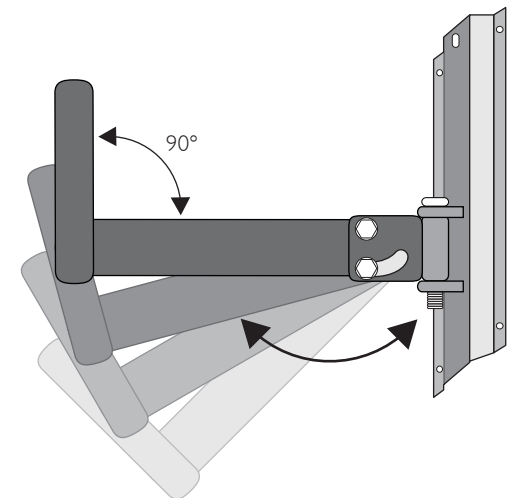

14 inches
35.6 cm

32.5 inches
80.5 cm

13 inches
33 cm

CS-612

Net Weight: 30 lbs / 13.6 kg (each)

Shipping Weight: 35.6 lbs / 16.1 kg (each)

Ceiling Mount
Model: SP-706

Ceiling Mount
Model: SP-506

Wall Mount
Model: SP-706

Wall Mount Multi-Angle
Model: SL-001

Speaker Tripot Stand
Model: AMS-001B

CS-612

Tweeter
3 inches
7.6 cm

Woofer
12 inches
30.5 cm

Tweeter
3 inches
7.6 cm

BARE WIRE INSERT
It's Ok Connect

DOUBLE BANANA PLUG
Best Connect

SPEAKER REAR VIEW