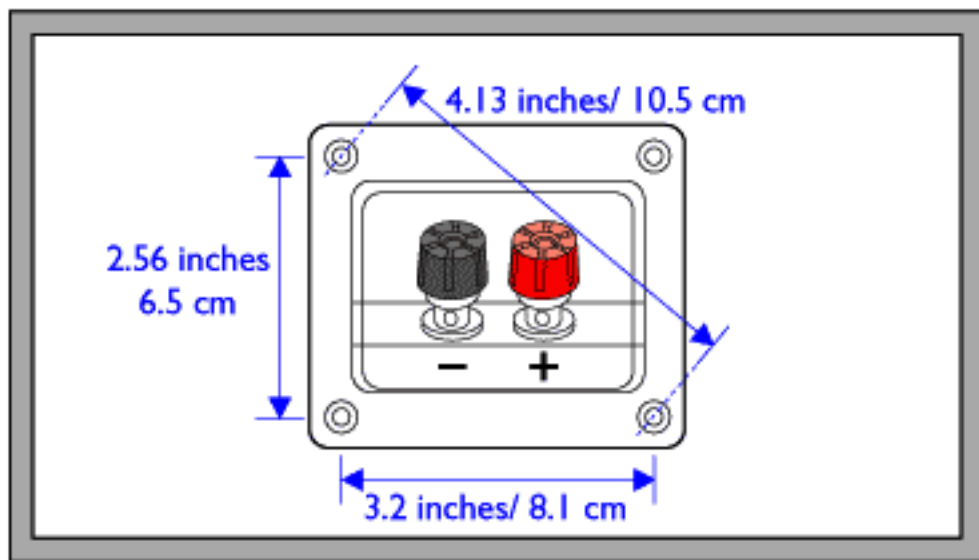

# CS-612s

**Tweeter**  
3 inches  
7.6 cm

**Woofer**  
12 inches  
30.5 cm

**Tweeter**  
3 inches  
7.6 cm

BARE WIRE INSERT  
**It's Ok Connect**

DOUBLE BANANA PLUG  
**Best Connect**

SPEAKER REAR VIEW