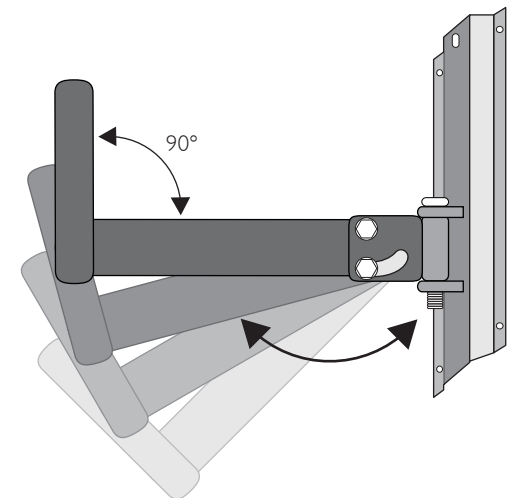

**CS-612s**

Net Weight: 35 lbs / 15.9 kg (each)

Shipping Weight: 39 lbs / 17.8 kg (each)

Ceiling Mount  
Model: SP-706

Ceiling Mount  
Model: SP-506

Wall Mount  
Model: SP-706

Wall Mount Multi-Angle  
Model: SL-001

Speaker Tripot Stand  
Model: AMS-001B

# CS-612s

**Tweeter**  
3 inches  
7.6 cm

**Woofer**  
12 inches  
30.5 cm

**Tweeter**  
3 inches  
7.6 cm

BARE WIRE INSERT  
**It's Ok Connect**

DOUBLE BANANA PLUG  
**Best Connect**

SPEAKER REAR VIEW