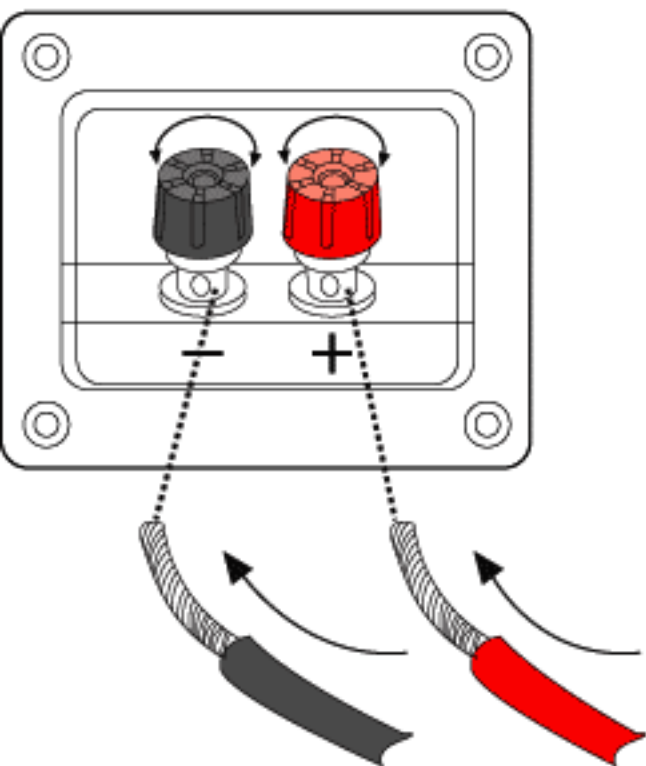

**CS-612s**

Net Weight: 35 lbs / 15.9 kg (each)

Shipping Weight: 39 lbs / 17.8 kg (each)

Ceiling Mount  
Model: SP-706

Ceiling Mount  
Model: SP-506

Wall Mount  
Model: SP-706

Wall Mount Multi-Angle  
Model: SL-001

# CS-612s

**Tweeter**  
3 inches  
7.6 cm

**Woofer**  
12 inches  
30.5 cm

**Tweeter**  
3 inches  
7.6 cm

BARE WIRE INSERT  
**It's Ok Connect**

DOUBLE BANANA PLUG  
**Best Connect**

SPEAKER REAR VIEW