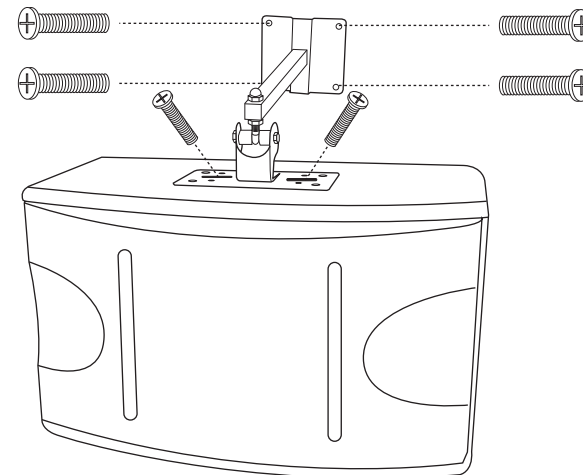

**CS-612s**

Net Weight: 35 lbs / 15.9 kg (each)

Shipping Weight: 39 lbs / 17.8 kg (each)

Ceiling Mount  
Model: SP-706

Ceiling Mount  
Model: SP-506

Wall Mount  
Model: SP-706

Wall Mount Multi-Angle  
Model: SL-001

Speaker Tripot Stand  
Model: AMS-001B

# CS-612s

**Tweeter**  
3 inches  
7.6 cm

**Woofer**  
12 inches  
30.5 cm

**Tweeter**  
3 inches  
7.6 cm

BARE WIRE INSERT  
**It's Ok Connect**

DOUBLE BANANA PLUG  
**Best Connect**

SPEAKER REAR VIEW