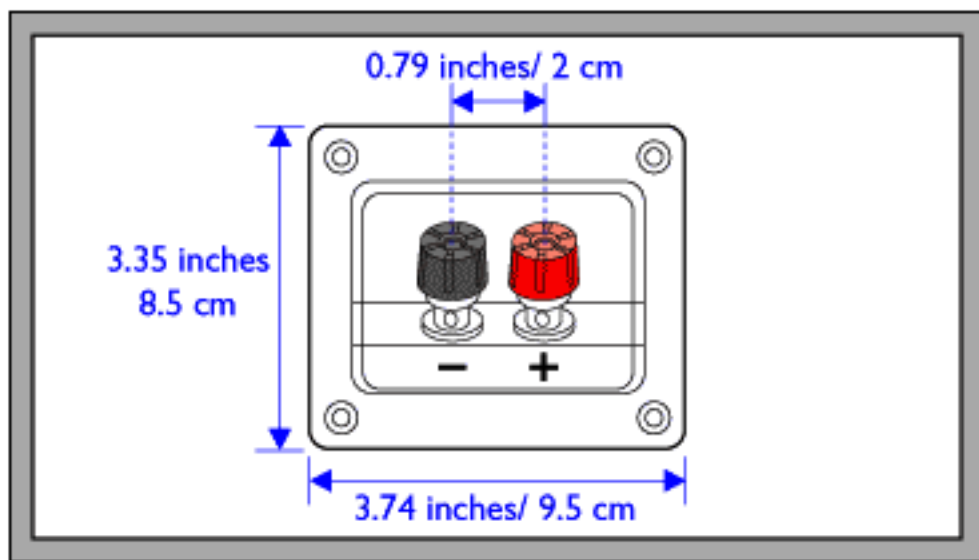

# CS-612s

**Tweeter**  
3 inches  
7.6 cm

**Woofer**  
12 inches  
30.5 cm

**Tweeter**  
3 inches  
7.6 cm

BARE WIRE INSERT  
**It's Ok Connect**

DOUBLE BANANA PLUG  
**Best Connect**

SPEAKER REAR VIEW