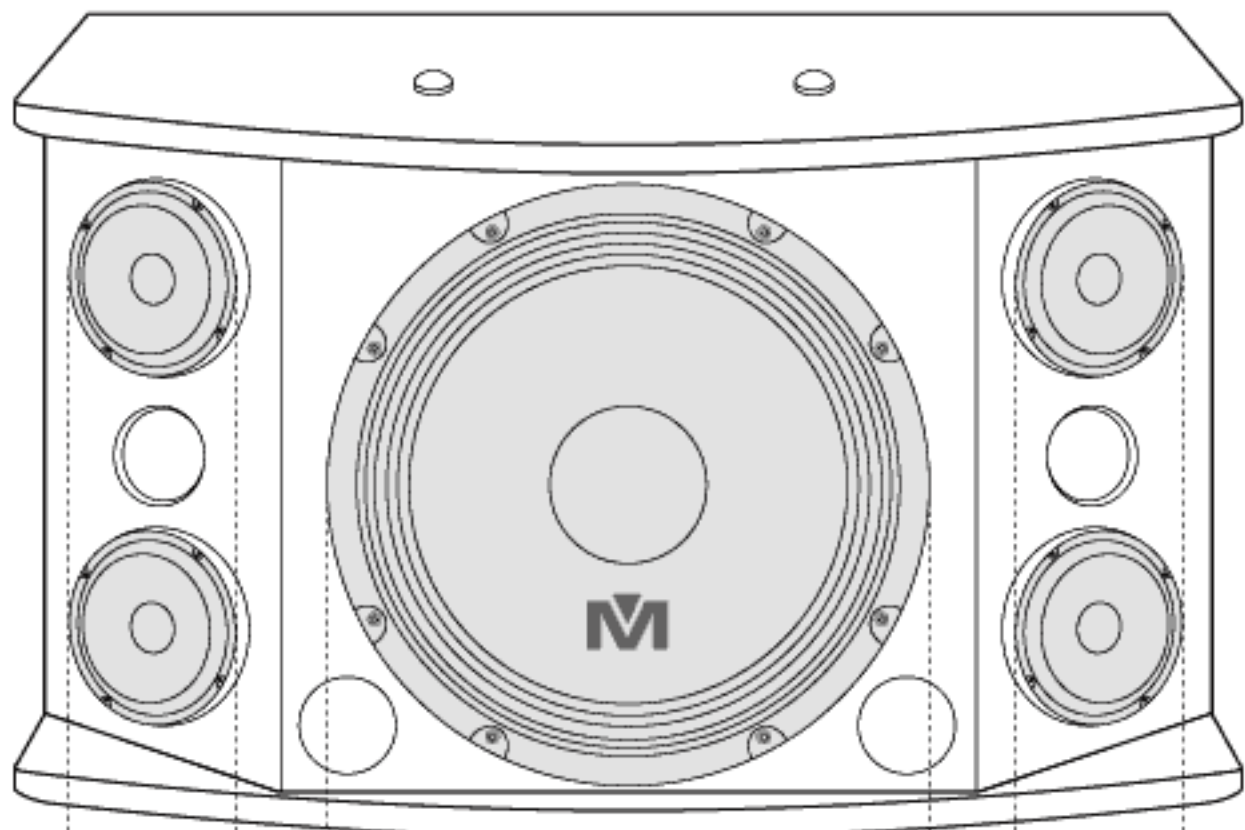

**CS-612s**

Net Weight: 35 lbs / 15.9 kg (each)

Shipping Weight: 39 lbs / 17.8 kg (each)

Ceiling Mount  
Model: SP-706

Ceiling Mount  
Model: SP-506

Wall Mount  
Model: SP-706

Wall Mount Multi-Angle  
Model: SL-001

Speaker Tripot Stand  
Model: AMS-001B

# CS-612s

**Tweeter**  
3 inches  
7.6 cm

**Woofer**  
12 inches  
30.5 cm

**Tweeter**  
3 inches  
7.6 cm

BARE WIRE INSERT  
**It's Ok Connect**

DOUBLE BANANA PLUG  
**Best Connect**

SPEAKER REAR VIEW