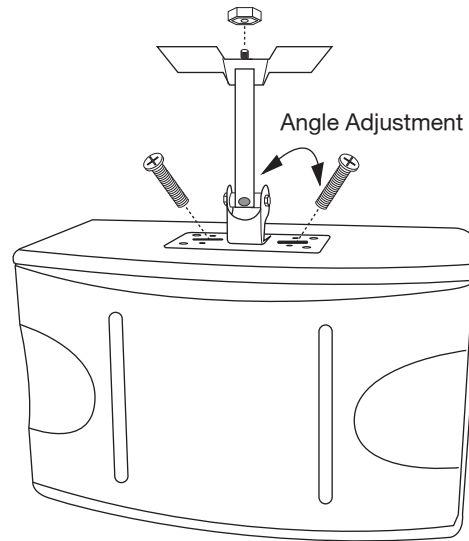

**CS-612s**

Net Weight: 35 lbs / 15.9 kg (each)

Shipping Weight: 39 lbs / 17.8 kg (each)

Ceiling Mount  
Model: SP-706

Ceiling Mount  
Model: SP-506

Wall Mount  
Model: SP-706

Wall Mount Multi-Angle  
Model: SL-001

# CS-612s

**Tweeter**  
3 inches  
7.6 cm

**Woofer**  
12 inches  
30.5 cm

**Tweeter**  
3 inches  
7.6 cm

BARE WIRE INSERT  
**It's Ok Connect**

DOUBLE BANANA PLUG  
**Best Connect**

SPEAKER REAR VIEW