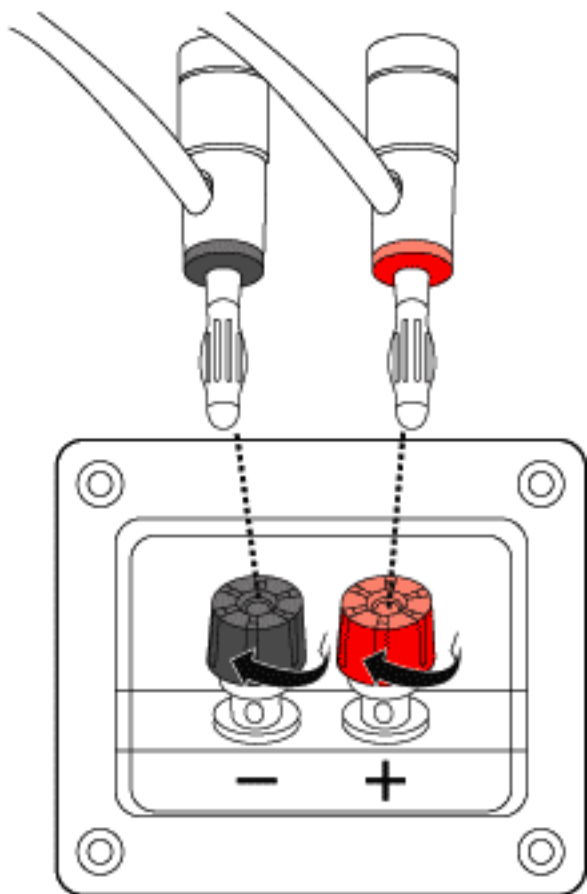

# CS-612s

**Tweeter**  
3 inches  
7.6 cm

**Woofer**  
12 inches  
30.5 cm

**Tweeter**  
3 inches  
7.6 cm

BARE WIRE INSERT  
**It's Ok Connect**

DOUBLE BANANA PLUG  
**Best Connect**

SPEAKER REAR VIEW