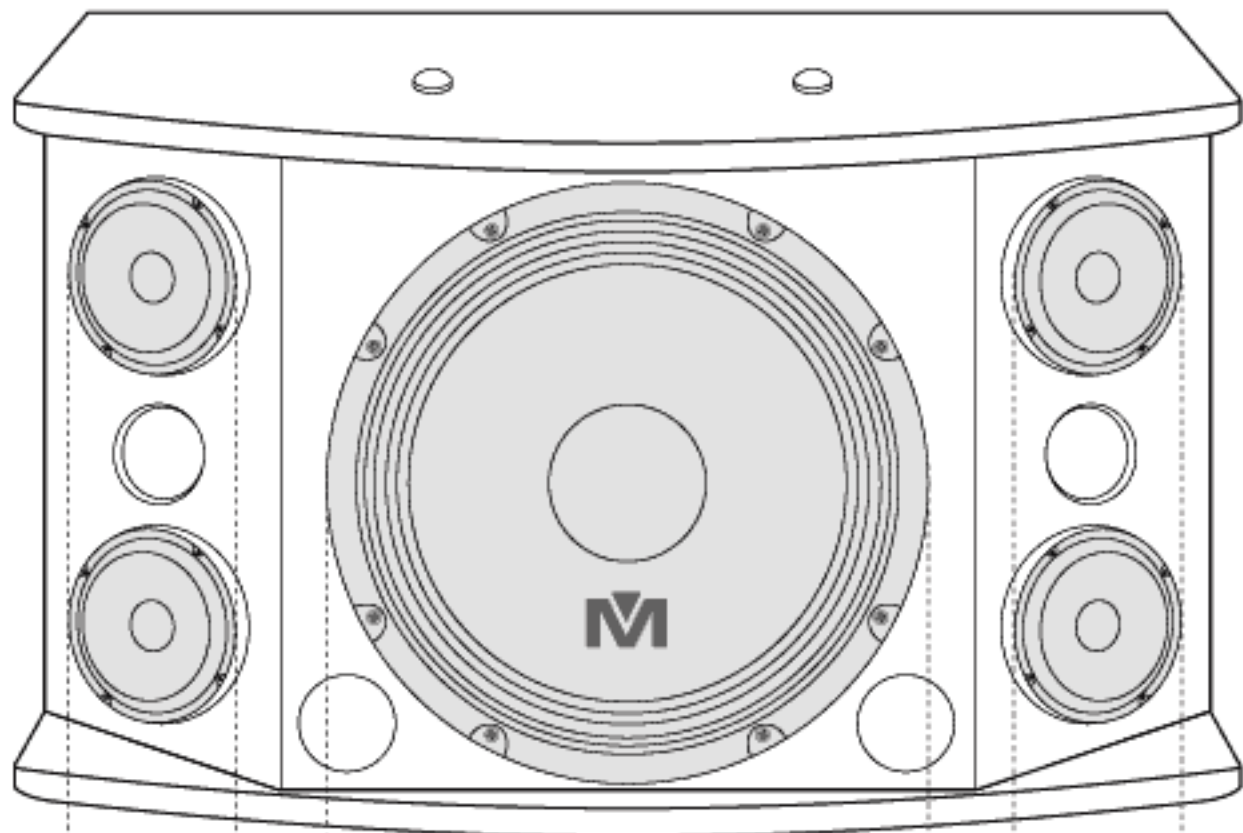

CS-812 (Black Piano Wood)

Net Weight: 35 lbs (each)

Shipping Weight: 42 lbs (each)

Ceiling Mount
Model: SP-706

Ceiling Mount
Model: SP-506

Wall Mount
Model: SP-706

Wall Mount Multi-Angle
Model: SL-001

Speaker Tripot Stand
Model: AMS-001B

CS-812

Tweeter
3 inches
7.6 cm

Woofer
12 inches
30.5 cm

Tweeter
3 inches
7.6 cm

BARE WIRE INSERT
It's Ok Connect

DOUBLE BANANA PLUG
Best Connect

SPEAKER REAR VIEW