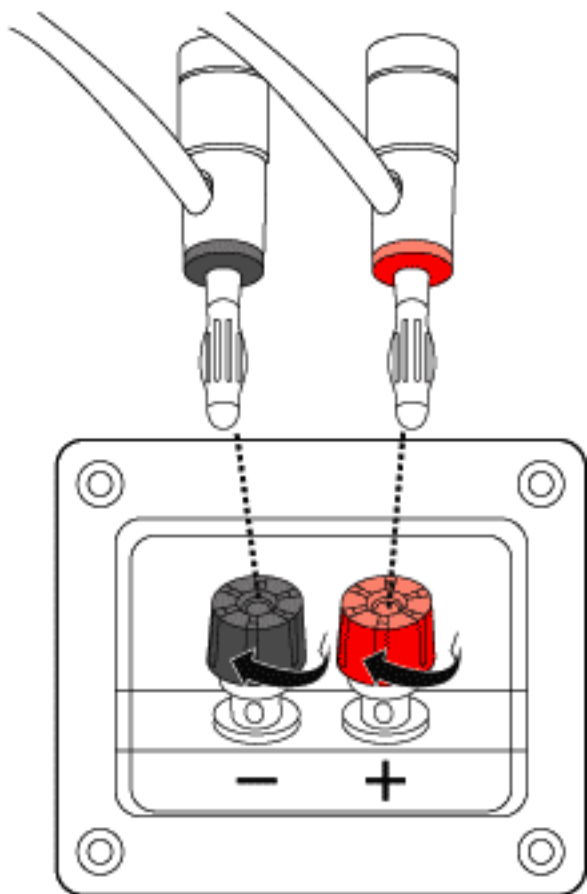

CS-812

Tweeter
3 inches
7.6 cm

Woofer
12 inches
30.5 cm

Tweeter
3 inches
7.6 cm

BARE WIRE INSERT
It's Ok Connect

DOUBLE BANANA PLUG
Best Connect

SPEAKER REAR VIEW