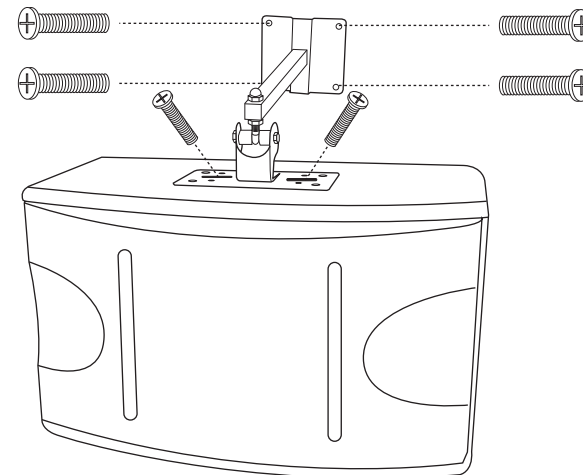

CS-812 (Black Piano Wood)

Net Weight: 35 lbs (each)

Shipping Weight: 42 lbs (each)

Ceiling Mount
Model: SP-706

Ceiling Mount
Model: SP-506

Wall Mount
Model: SP-706

Wall Mount Multi-Angle
Model: SL-001

Speaker Tripot Stand
Model: AMS-001B

CS-812

Tweeter
3 inches
7.6 cm

Woofer
12 inches
30.5 cm

Tweeter
3 inches
7.6 cm

BARE WIRE INSERT
It's Ok Connect

DOUBLE BANANA PLUG
Best Connect

SPEAKER REAR VIEW