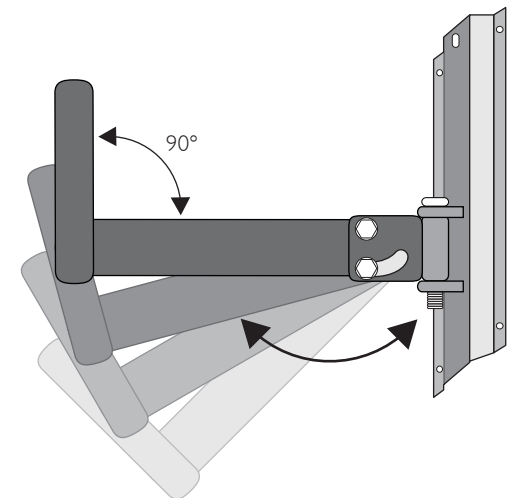

CS-812 (Black Piano Wood)

Net Weight: 35 lbs (each)

Shipping Weight: 42 lbs (each)

Ceiling Mount
Model: SP-706

Ceiling Mount
Model: SP-506

Wall Mount
Model: SP-706

Wall Mount Multi-Angle
Model: SL-001

Speaker Tripot Stand
Model: AMS-001B

CS-812

Tweeter
3 inches
7.6 cm

Woofer
12 inches
30.5 cm

Tweeter
3 inches
7.6 cm

BARE WIRE INSERT
It's Ok Connect

DOUBLE BANANA PLUG
Best Connect

SPEAKER REAR VIEW