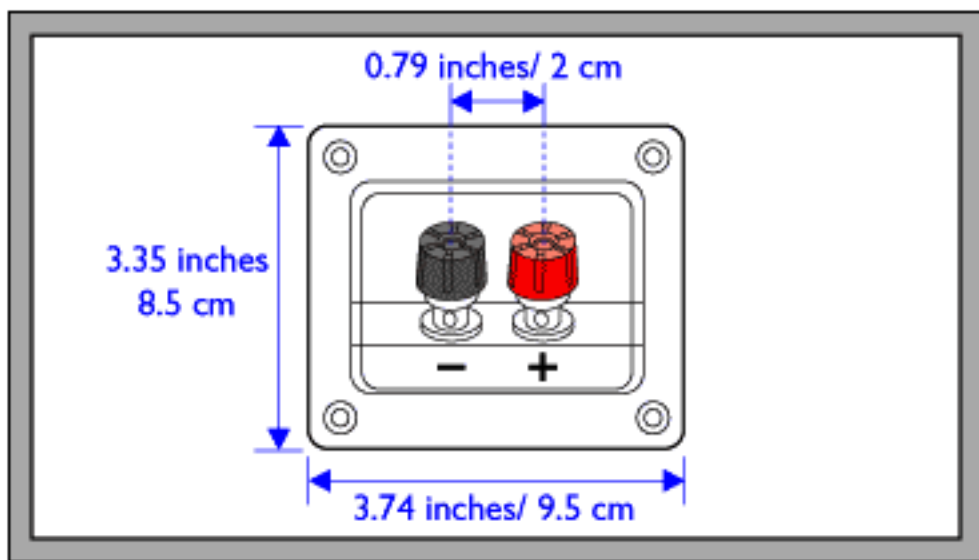

CS-812

Tweeter
3 inches
7.6 cm

Woofer
12 inches
30.5 cm

Tweeter
3 inches
7.6 cm

BARE WIRE INSERT
It's Ok Connect

DOUBLE BANANA PLUG
Best Connect

SPEAKER REAR VIEW