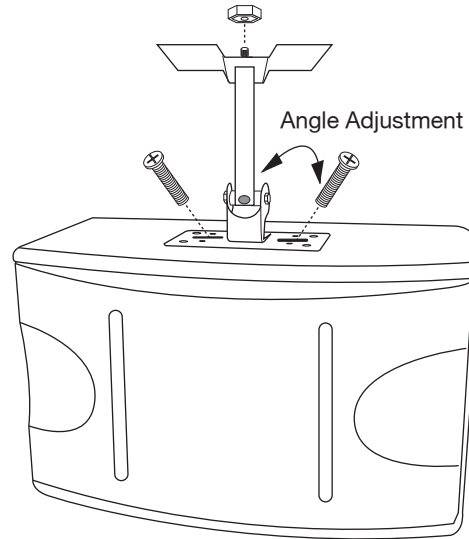

CS-812 (Black Piano Wood)

Net Weight: 35 lbs (each)

Shipping Weight: 42 lbs (each)

Ceiling Mount
Model: SP-706

Ceiling Mount
Model: SP-506

Wall Mount
Model: SP-706

Wall Mount Multi-Angle
Model: SL-001

Speaker Tripot Stand
Model: AMS-001B

CS-812

Tweeter
3 inches
7.6 cm

Woofer
12 inches
30.5 cm

Tweeter
3 inches
7.6 cm

BARE WIRE INSERT
It's Ok Connect

DOUBLE BANANA PLUG
Best Connect

SPEAKER REAR VIEW