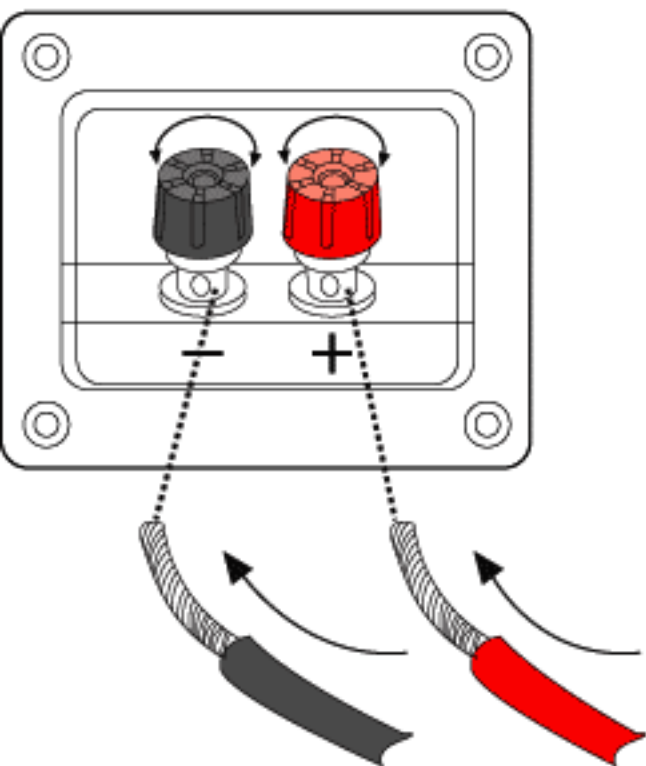

CS-812 (Black Piano Wood)

Net Weight: 35 lbs (each)

Shipping Weight: 42 lbs (each)

Ceiling Mount
Model: SP-706

Ceiling Mount
Model: SP-506

Wall Mount
Model: SP-706

Wall Mount Multi-Angle
Model: SL-001

Speaker Tripot Stand
Model: AMS-001B

CS-812

Tweeter
3 inches
7.6 cm

Woofer
12 inches
30.5 cm

Tweeter
3 inches
7.6 cm

BARE WIRE INSERT
It's Ok Connect

DOUBLE BANANA PLUG
Best Connect

SPEAKER REAR VIEW