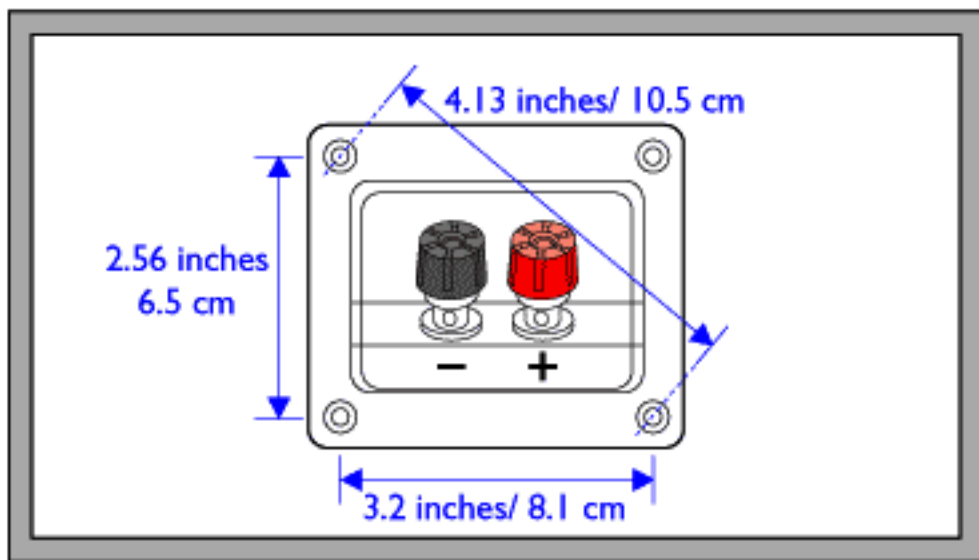

CS-812

Tweeter
3 inches
7.6 cm

Woofer
12 inches
30.5 cm

Tweeter
3 inches
7.6 cm

BARE WIRE INSERT
It's Ok Connect

DOUBLE BANANA PLUG
Best Connect

SPEAKER REAR VIEW