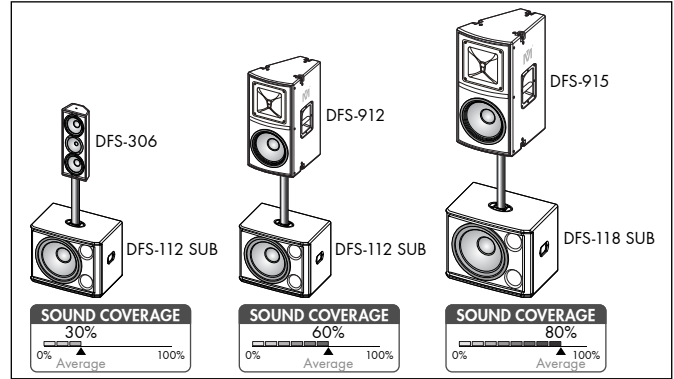

HD VOCAL LOUDSPEAKER DFS-912 / DFS-915