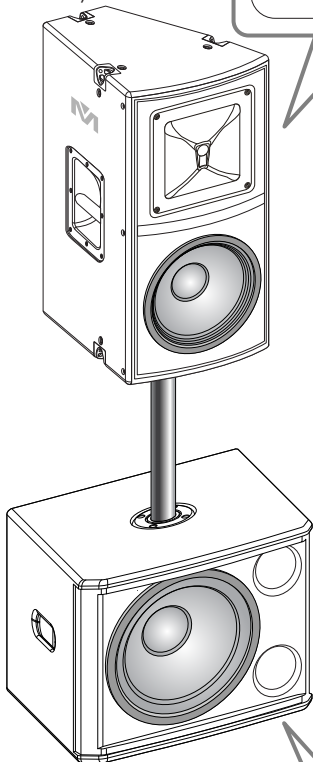

## DYNAMIC FUSION SYSTEM FUNCTIONING

The HD vocal loudspeaker (12-inch DFS-912 or 15-inch DFS-915) functions separately with the bass powered subwoofer (12-inch DFS-112 SUB or 18-inch DFS-118 SUB). Therefore, it produces superior live sound quality. Please refer to the following diagram for connection.

**NOTE** There are two kinds of subwoofer: active/powerd subwoofer and passive/non-powered subwoofer. For powered subwoofer, you need connecting it to mixer. For non-powered subwoofer, you need a power amplifier to operate it. For high power output, you need a high power amplifier. Please consult with our authorized dealers for the technical aspects in details.

This HD Vocal Loudspeaker connection panel are all the same in these models: DFS-912 and DFS-915.

HD VOCAL LOUDSPEAKER DFS-912 / DFS-915

HD VOCAL LOUDSPEAKER DFS-912 / DFS-915

BASS POWERED SUBWOOFER DFS-112 SUB / DFS-118 SUB

SPEAKON CONNECT TO INPUT

PORTABLE SYSTEM

DX-288 G2

XLR-BALANCE INPUT

BASS POWERED SUBWOOFER DFS-112 SUB / DFS-118 SUB

This Bass Powered Subwoofer connection panel are all the same in these models: DFS-112 SUB and DFS-118 SUB.