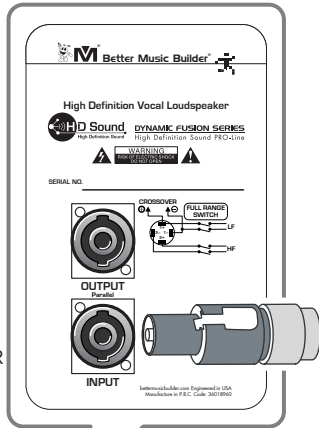

DYNAMIC FUSION SYSTEM FUNCTIONING

The HD vocal loudspeaker (12-inch DFS-912 or 15-inch DFS-915) functions separately with the bass powered subwoofer (12-inch DFS-112 SUB or 18-inch DFS-118 SUB). Therefore, it produces superior live sound quality. Please refer to the following diagram for connection.

NOTE There are two kinds of subwoofer: active/powerd subwoofer and passive/non-powered subwoofer. For powered subwoofer, you need connecting it to mixer. For non-powered subwoofer, you need a power amplifier to operate it. For high power output, you need a high power amplifier. Please consult with our authorized dealers for the technical aspects in details.

This HD Vocal Loudspeaker connection panel are all the same in these models: DFS-912 and DFS-915.