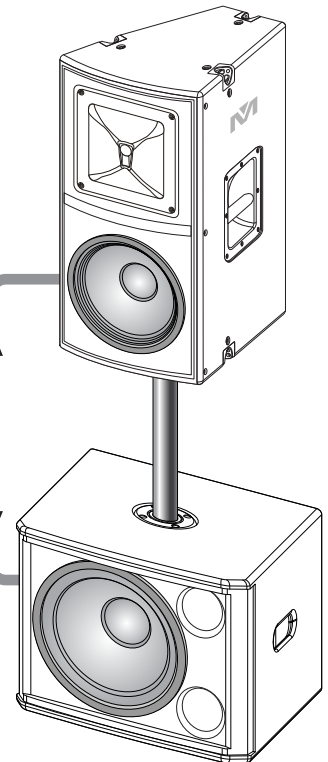

## DYNAMIC FUSION SYSTEM FUNCTIONING

The HD vocal loudspeaker (12-inch DFS-912 or 15-inch DFS-915) functions separately with the bass powered subwoofer (12-inch DFS-112 SUB or 18-inch DFS-118 SUB). Therefore, it produces superior live sound quality. Please refer to the following diagram for connection.

This HD Vocal Loudspeaker connection panel are all the same in these models: DFS-912 and DFS-915.

HD VOCAL LOUDSPEAKER DFS-912 / DFS-915

HD VOCAL LOUDSPEAKER DFS-912 / DFS-915

BASS POWERED SUBWOOFER DFS-112 SUB / DFS-118 SUB

SPEAKON CONNECT TO INPUT

PORTABLE SYSTEM

DX-288 G2

XLR-BALANCE INPUT

BASS POWERED SUBWOOFER DFS-112 SUB / DFS-118 SUB

This Bass Powered Subwoofer connection panel are all the same in these models: DFS-112 SUB and DFS-118 SUB.