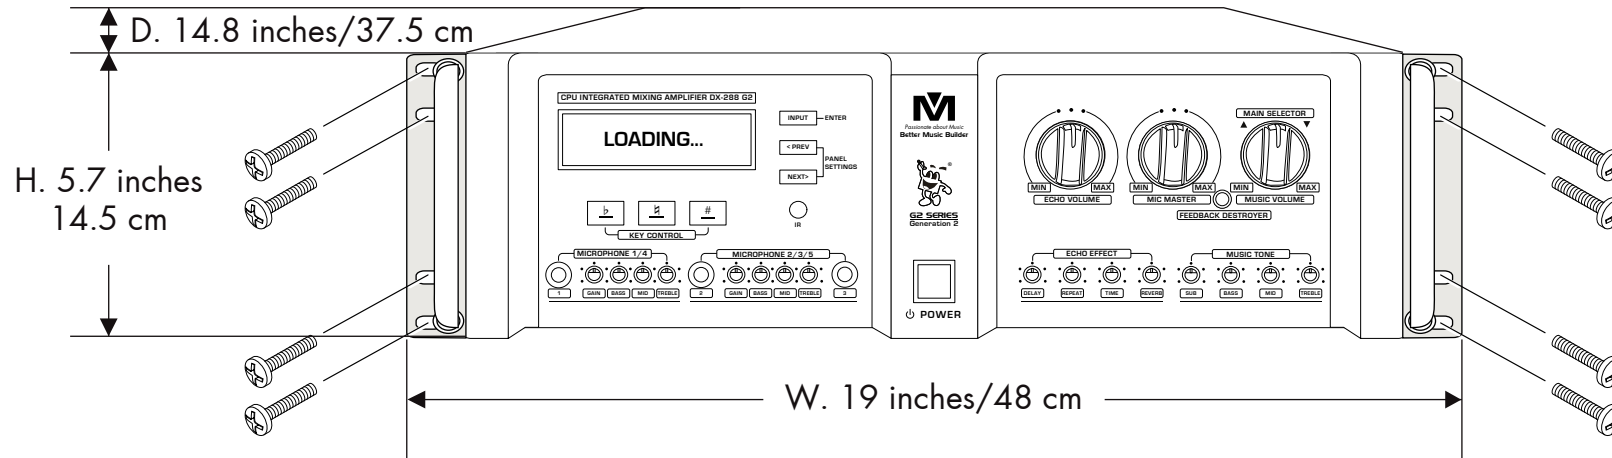

PC MANAGED EFFECT CONTROL SOFTWARE SUITE

G2-Series is great for home live concert and KTV business
DX-222 G2 3-D Positional Audio is great for 300sqft
DX-288 G2 5-D Pro Audio is great for 800sqft

Amplifier Front Bracket for 19" Rack

Portable DJ/KJ Rack Great for Amplifiers Optional for 19" rack mount kit

DX-288 G2

Net Weight: 30.9 LBs/14 kg

Shipping Weight: 39 LBs/17.7 kg