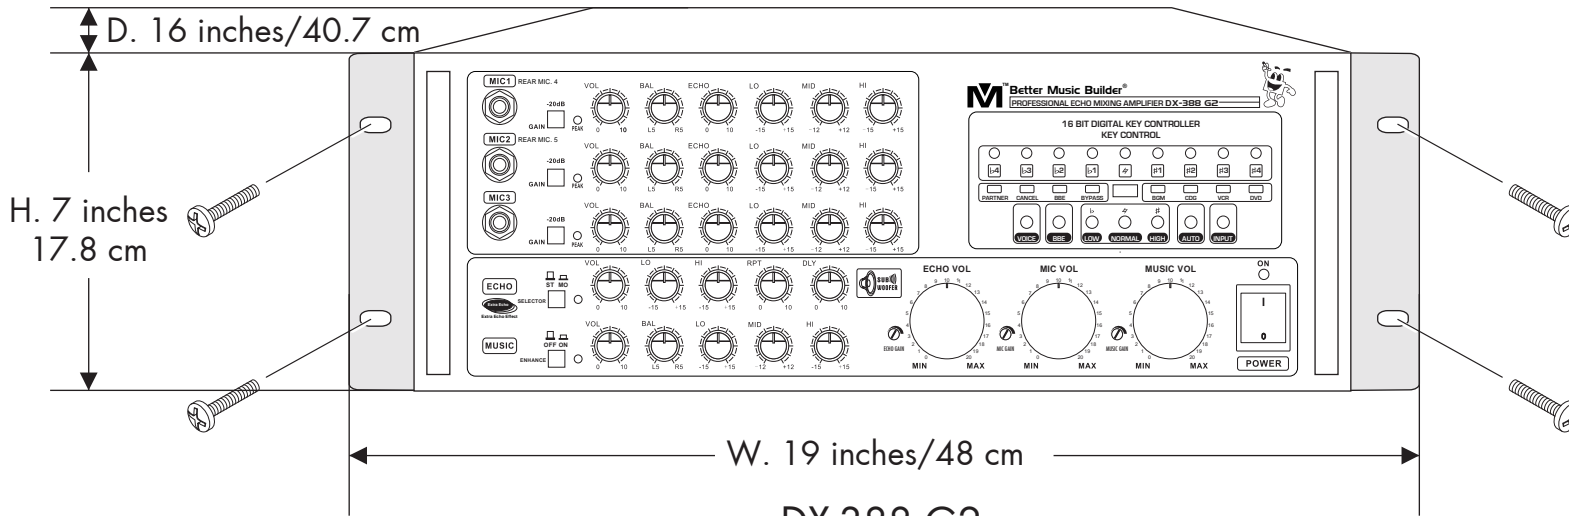

Amplifier Front Bracket for 19" Rack

## Amplifier Front Bracket for 19" Rack

## Portable DJ/KJ Rack Great for Amplifiers Optional for 19" rack mount kit

**DX-388 G2**

Net Weight: 28.8 Lbs/13.1 kg

Shipping Weight: 34.6 Lbs/15.7 kg