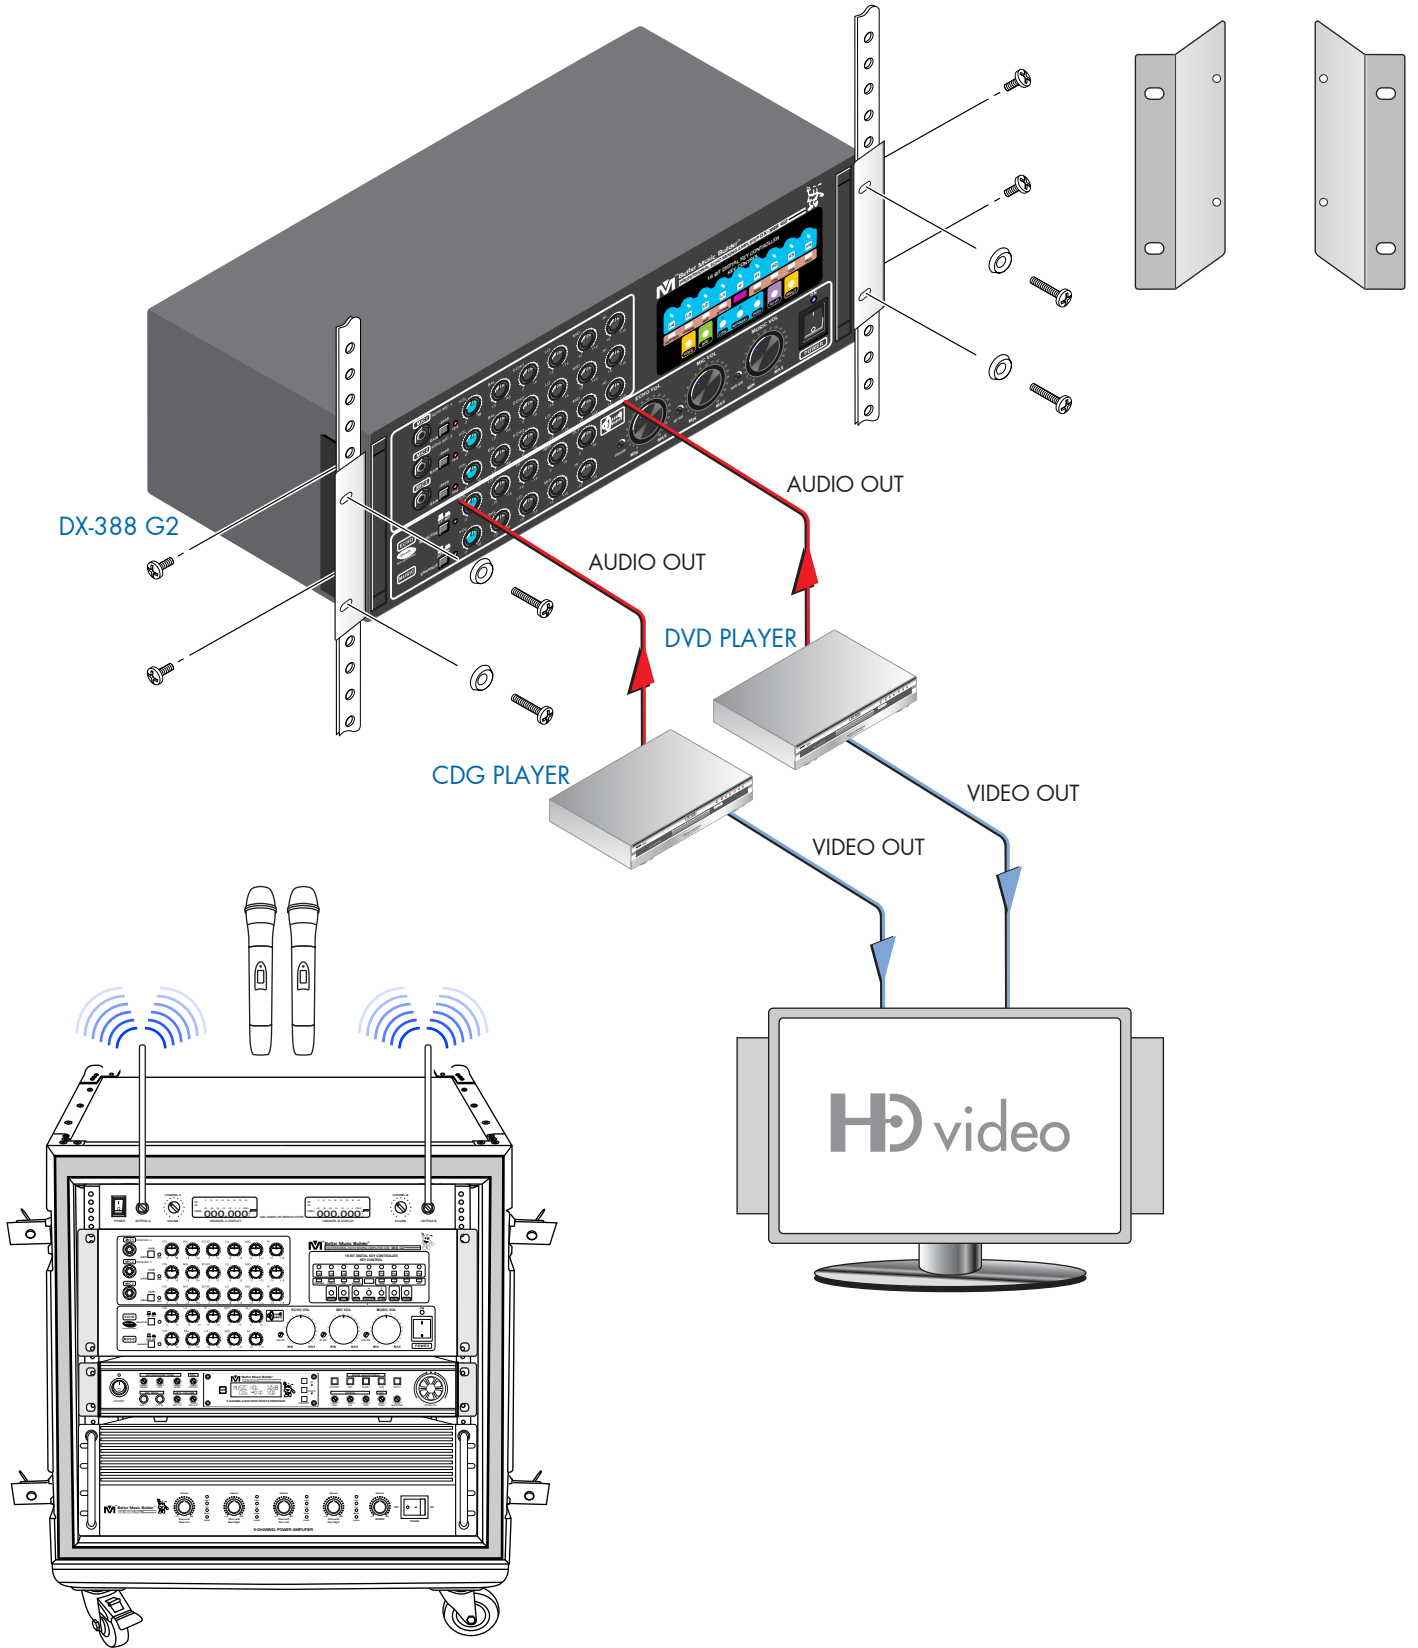

Amplifier Front Bracket for 19" Rack

## Amplifier Front Bracket for 19" Rack

## Portable DJ/KJ Rack Great for Amplifiers Optional for 19" rack mount kit

**DX-388 G2**

Net Weight: 28.8 Lbs/13.1 kg

Shipping Weight: 34.6 Lbs/15.7 kg