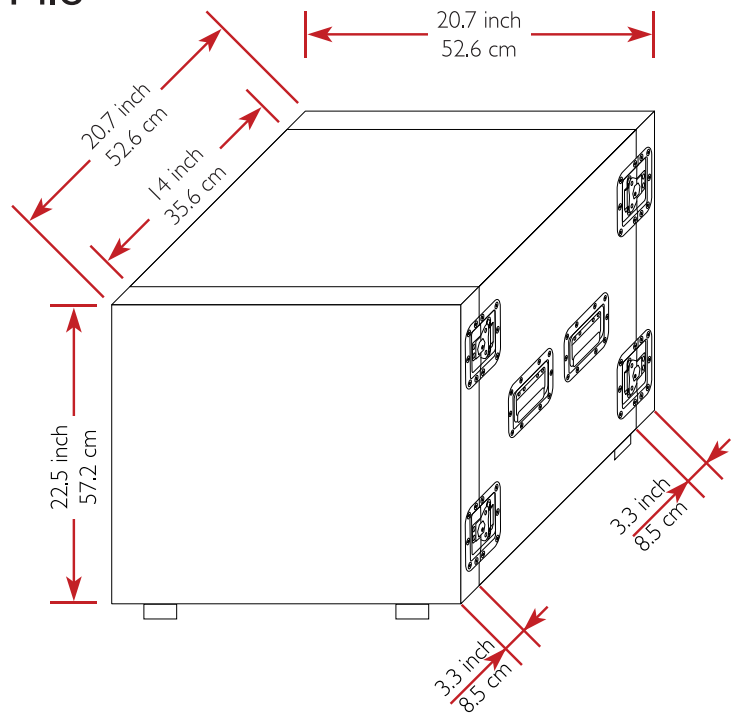

Drawing File

We build value!

TOP / BOTTOM VIEW

LEFT / RIGHT SIDE VIEW
Handle

FRONT / REAR VIEW
Lid / Door

M Better Music Builder
BetterMusicBuilder.com

MATERIAL:
Aluminum, PVC

MODEL NO:
2L12

SCALE 1:10
REW.NO DATE
2008-05-16