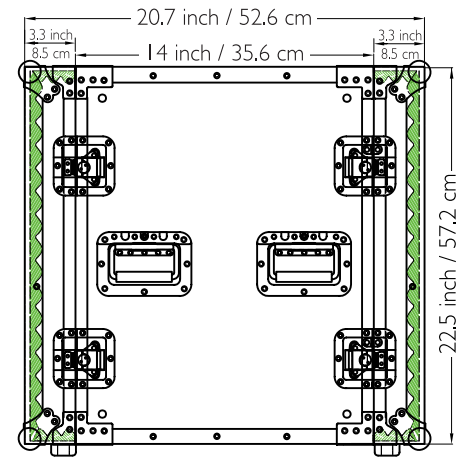

Drawing File

We build value!

TOP / BOTTOM VIEW

LEFT / RIGHT SIDE VIEW
Handle

FRONT / REAR VIEW
Lid / Door

M Better Music Builder
BetterMusicBuilder.com

MATERIAL:
Aluminum, PVC

MODEL NO:
2L12

SCALE 1:10
REW.NO DATE
2008-05-16