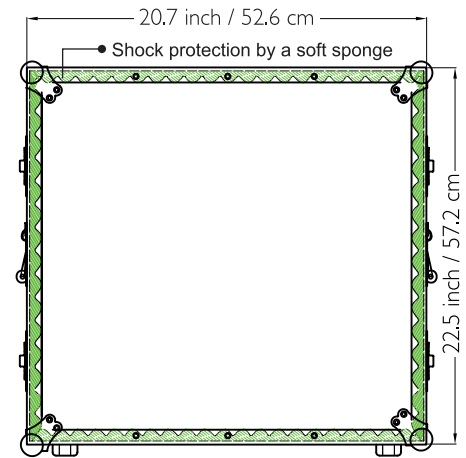

Drawing File

We build value!

TOP / BOTTOM VIEW

LEFT / RIGHT SIDE VIEW
Handle

FRONT / REAR VIEW
Lid / Door

M Better Music Builder
BetterMusicBuilder.com

MATERIAL:
Aluminum, PVC

MODEL NO:
2L12