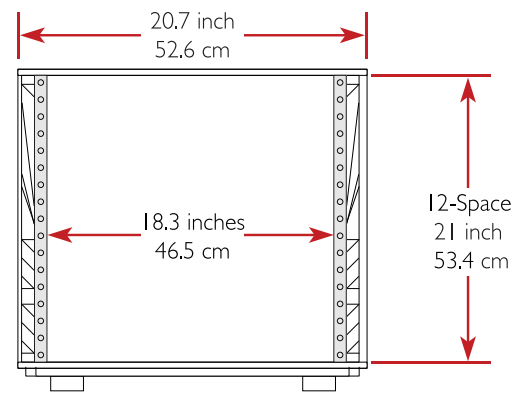

Drawing File

We build value!

TOP / BOTTOM VIEW

LEFT / RIGHT SIDE VIEW
Handle

FRONT / REAR VIEW
Lid / Door

M Better Music Builder
BetterMusicBuilder.com

MATERIAL:
Aluminum, PVC

MODEL NO:
2L12