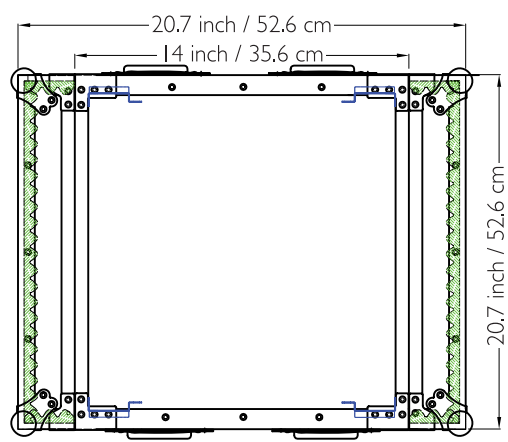

Drawing File

We build value!

TOP / BOTTOM VIEW

LEFT / RIGHT SIDE VIEW
Handle

FRONT / REAR VIEW
Lid / Door

M Better Music Builder
BetterMusicBuilder.com

MATERIAL:
Aluminum, PVC

MODEL NO:
2L12

SCALE 1:10
REW.NO DATE
2008-05-16