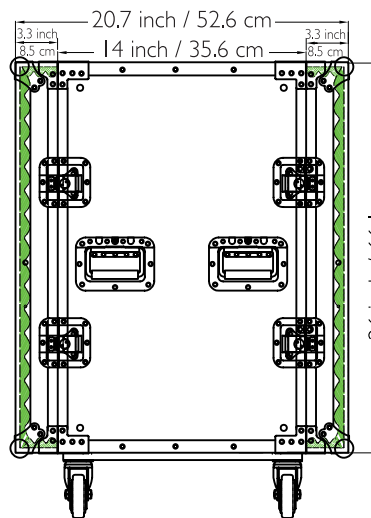

Drawing File

We build value!

TOP / BOTTOM VIEW

LEFT / RIGHT SIDE VIEW
Handle

FRONT / REAR VIEW
Lid / Door

M Better Music Builder[®]
BetterMusicBuilder.com

MATERIAL:
Aluminum, PVC

MODEL NO:
2L14C

SCALE 1:10
REW.NO DATE
2008-05-16