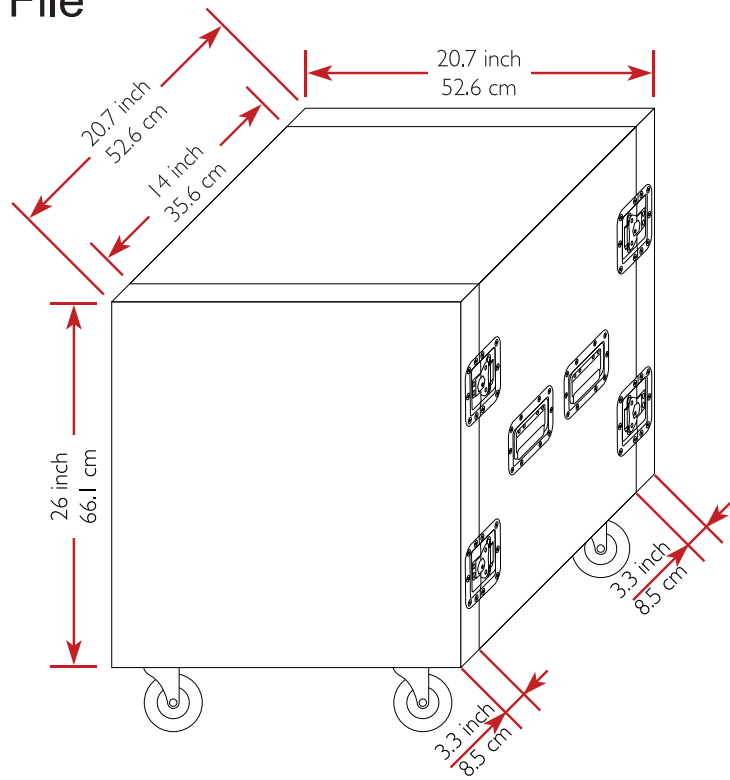

Drawing File

We build value!

TOP / BOTTOM VIEW

LEFT / RIGHT SIDE VIEW
Handle

FRONT / REAR VIEW
Lid / Door

M Better Music Builder[®]
BetterMusicBuilder.com

MATERIAL:
Aluminum, PVC

MODEL NO:
2L14C