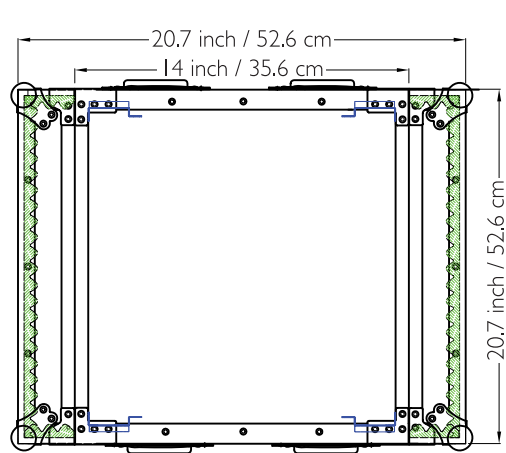

Drawing File

We build value!

TOP / BOTTOM VIEW

LEFT / RIGHT SIDE VIEW
Handle

FRONT / REAR VIEW
Lid / Door

M Better Music Builder[®]
BetterMusicBuilder.com

MATERIAL:
Aluminum, PVC

MODEL NO:
2L14C

SCALE 1:10
REW.NO DATE
2008-05-16