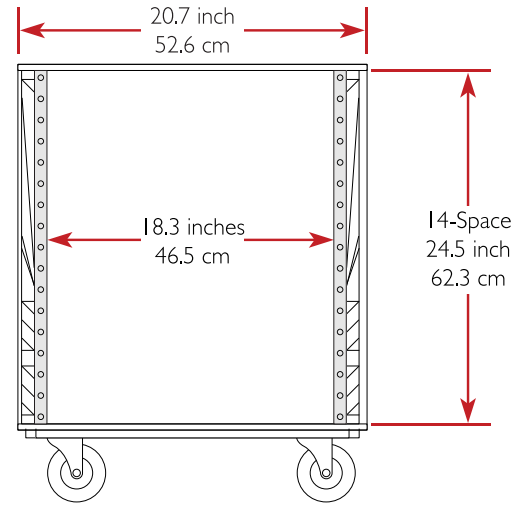

Drawing File

We build value!

TOP / BOTTOM VIEW

LEFT / RIGHT SIDE VIEW
Handle

FRONT / REAR VIEW
Lid / Door

M Better Music Builder[®]
BetterMusicBuilder.com

MATERIAL:
Aluminum, PVC

MODEL NO:
2L14C