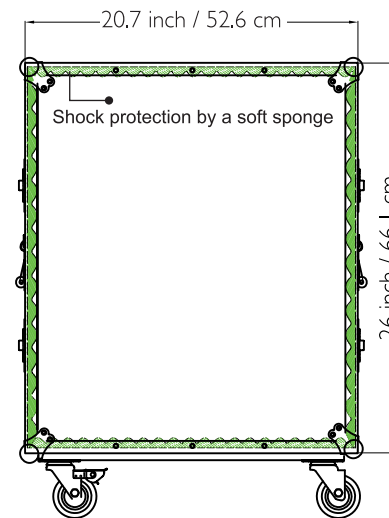

Drawing File

We build value!

TOP / BOTTOM VIEW

LEFT / RIGHT SIDE VIEW
Handle

FRONT / REAR VIEW
Lid / Door

M Better Music Builder[®]
BetterMusicBuilder.com

MATERIAL:
Aluminum, PVC

MODEL NO:
2L14C

SCALE 1:10
REW.NO DATE
2008-05-16