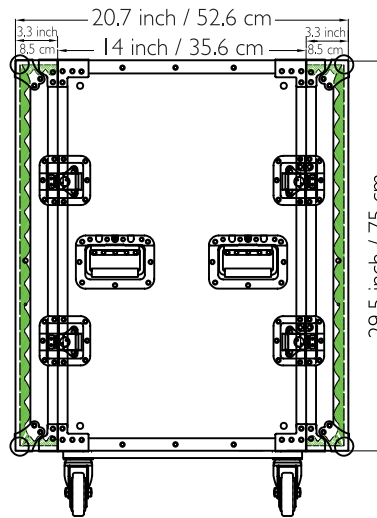

# Drawing File

We build value!

TOP / BOTTOM VIEW

LEFT / RIGHT SIDE VIEW  
Handle

FRONT / REAR VIEW  
Lid / Door

**M** Better Music Builder  
BetterMusicBuilder.com

MATERIAL:  
Aluminum, PVC

MODEL NO:  
**2L16C**

SCALE 1:10

REW.NO	DATE
	2008-05-16