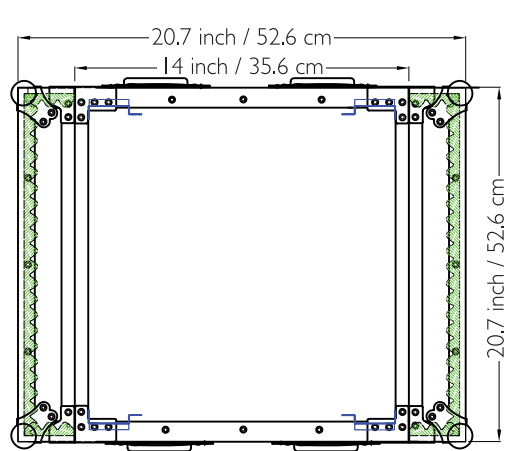

# Drawing File

We build value!

TOP / BOTTOM VIEW

LEFT / RIGHT SIDE VIEW  
Handle

FRONT / REAR VIEW  
Lid / Door

**M** Better Music Builder  
BetterMusicBuilder.com

MATERIAL:  
Aluminum, PVC

MODEL NO:  
**2L16C**

SCALE 1:10

REW.NO	DATE
	2008-05-16