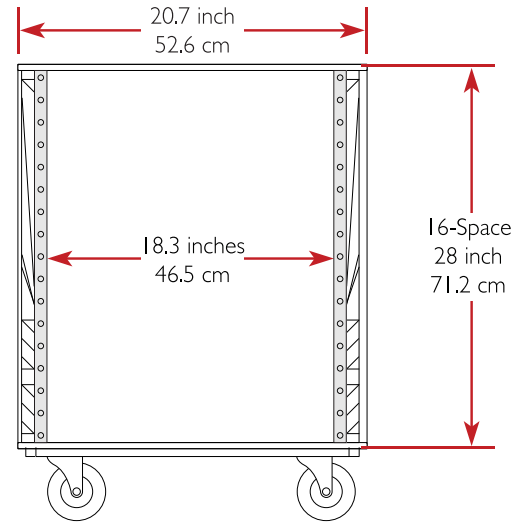

# Drawing File

We build value!

TOP / BOTTOM VIEW

LEFT / RIGHT SIDE VIEW  
Handle

FRONT / REAR VIEW  
Lid / Door

**M** Better Music Builder  
BetterMusicBuilder.com

MATERIAL:  
Aluminum, PVC

MODEL NO:  
**2L16C**