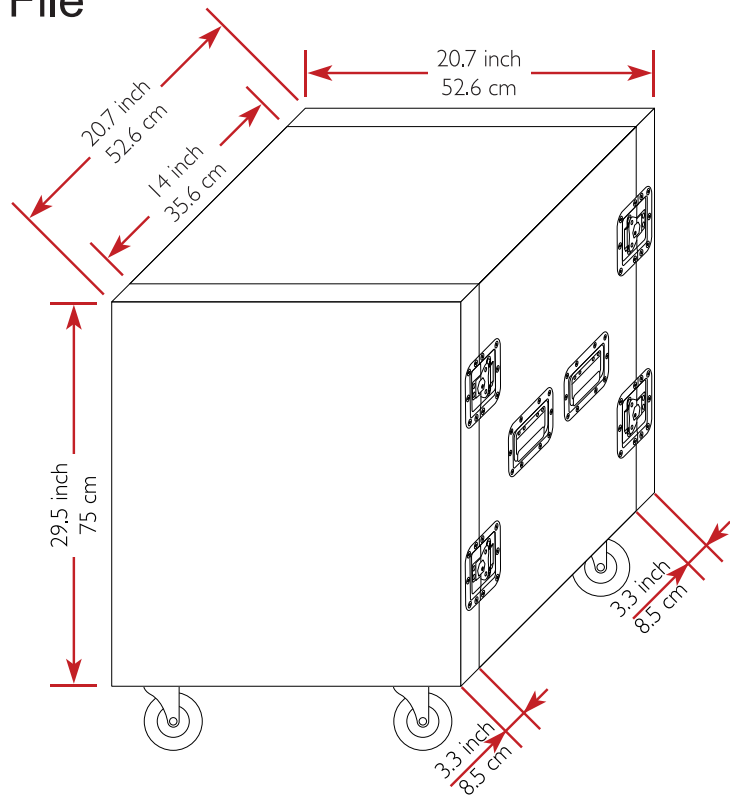

# Drawing File

We build value!

TOP / BOTTOM VIEW

LEFT / RIGHT SIDE VIEW  
Handle

FRONT / REAR VIEW  
Lid / Door

**M** Better Music Builder  
BetterMusicBuilder.com

MATERIAL:  
Aluminum, PVC

MODEL NO:  
**2L16C**

SCALE 1:10

REW.NO	DATE
	2008-05-16