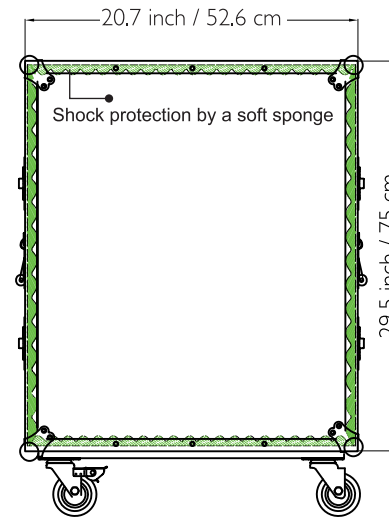

# Drawing File

We build value!

TOP / BOTTOM VIEW

LEFT / RIGHT SIDE VIEW  
Handle

FRONT / REAR VIEW  
Lid / Door

**M** Better Music Builder  
BetterMusicBuilder.com

MATERIAL:  
Aluminum, PVC

MODEL NO:  
**2L16C**