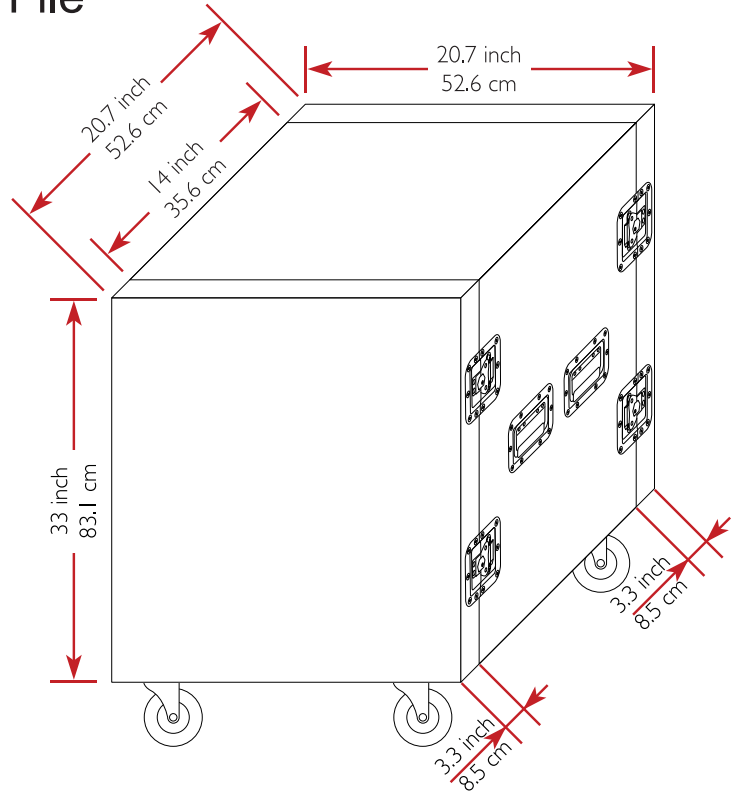

# Drawing File

We build value!

TOP / BOTTOM VIEW

LEFT / RIGHT SIDE VIEW  
Handle

FRONT / REAR VIEW  
Lid / Door

**M** Better Music Builder  
BetterMusicBuilder.com

MATERIAL:  
Aluminum, PVC

MODEL NO:  
**2L18C**