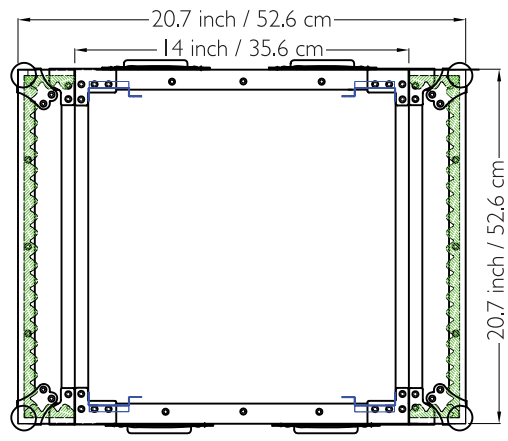

# Drawing File

We build value!

TOP / BOTTOM VIEW

LEFT / RIGHT SIDE VIEW  
Handle

FRONT / REAR VIEW  
Lid / Door

**M** Better Music Builder  
BetterMusicBuilder.com

MATERIAL:  
Aluminum, PVC

MODEL NO:  
**2L18C**

SCALE 1:10  
REW.NO DATE  
2008-05-16