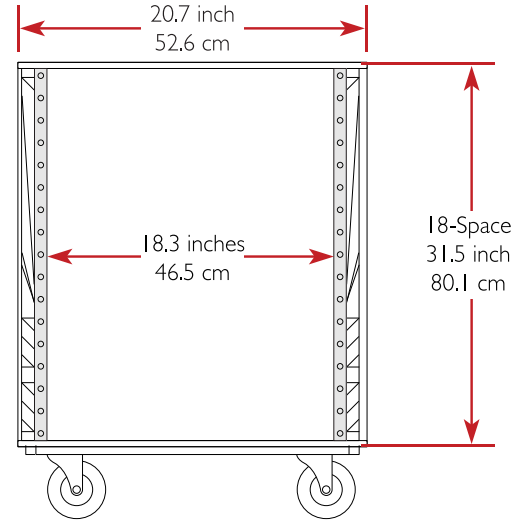

# Drawing File

We build value!

TOP / BOTTOM VIEW

LEFT / RIGHT SIDE VIEW  
Handle

FRONT / REAR VIEW  
Lid / Door

**M** Better Music Builder  
BetterMusicBuilder.com

MATERIAL:  
Aluminum, PVC

MODEL NO:  
**2L18C**