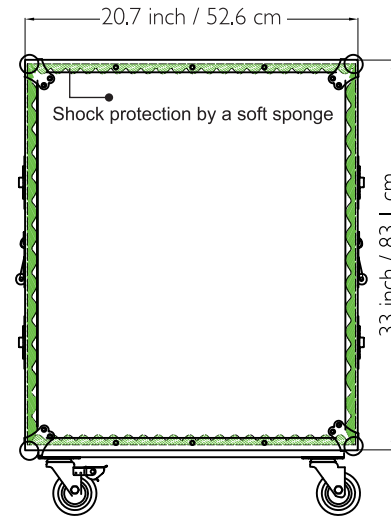

# Drawing File

We build value!

TOP / BOTTOM VIEW

LEFT / RIGHT SIDE VIEW  
Handle

FRONT / REAR VIEW  
Lid / Door

**M** Better Music Builder  
BetterMusicBuilder.com

MATERIAL:  
Aluminum, PVC

MODEL NO:  
**2L18C**

SCALE 1:10  
REW.NO DATE  
2008-05-16