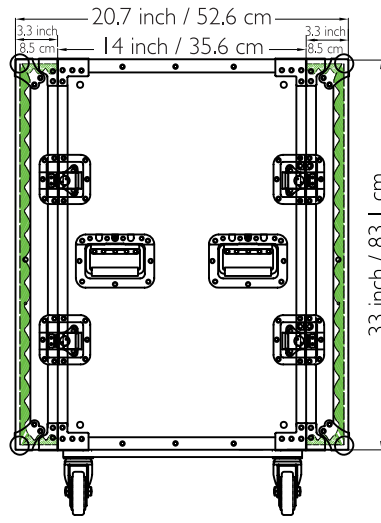

# Drawing File

We build value!

TOP / BOTTOM VIEW

LEFT / RIGHT SIDE VIEW  
Handle

FRONT / REAR VIEW  
Lid / Door

**M** Better Music Builder  
BetterMusicBuilder.com

MATERIAL:  
Aluminum, PVC

MODEL NO:  
**2L18C**

SCALE 1:10  
REW.NO DATE  
2008-05-16