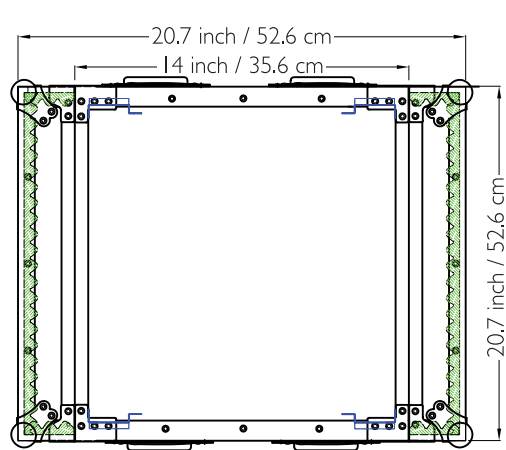

# Drawing File

TOP / BOTTOM VIEW

LEFT / RIGHT SIDE VIEW  
Handle

FRONT / REAR VIEW  
Lid / Door

TOP / BOTTOM VIEW

**M** Better Music Builder<sup>®</sup>  
BetterMusicBuilder.com

MATERIAL:  
Aluminum, PVC

MODEL NO:  
**2L20C**

SCALE 1:10

REW.NO	DATE
	2008-05-16