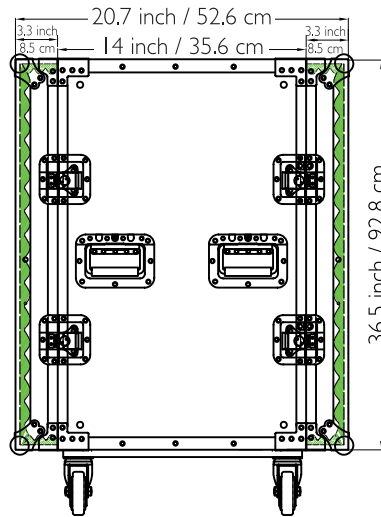

# Drawing File

TOP / BOTTOM VIEW

LEFT / RIGHT SIDE VIEW  
Handle

FRONT / REAR VIEW  
Lid / Door

TOP / BOTTOM VIEW

**M** Better Music Builder<sup>®</sup>  
BetterMusicBuilder.com

MATERIAL:  
Aluminum, PVC

MODEL NO:  
**2L20C**

SCALE 1:10

REW.NO	DATE
	2008-05-16