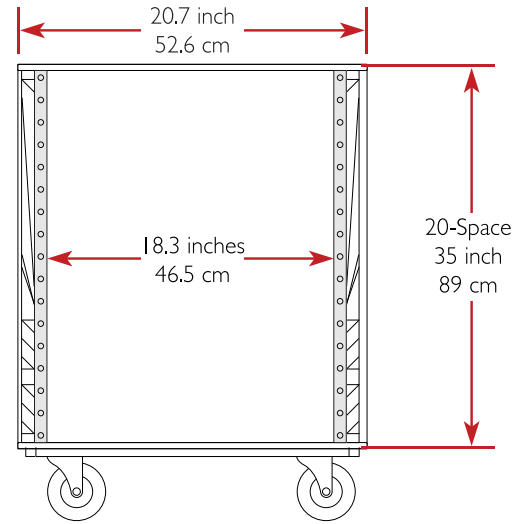

# Drawing File

TOP / BOTTOM VIEW

LEFT / RIGHT SIDE VIEW  
Handle

FRONT / REAR VIEW  
Lid / Door

TOP / BOTTOM VIEW

**M** Better Music Builder<sup>®</sup>  
BetterMusicBuilder.com

MATERIAL:  
Aluminum, PVC

MODEL NO:  
**2L20C**