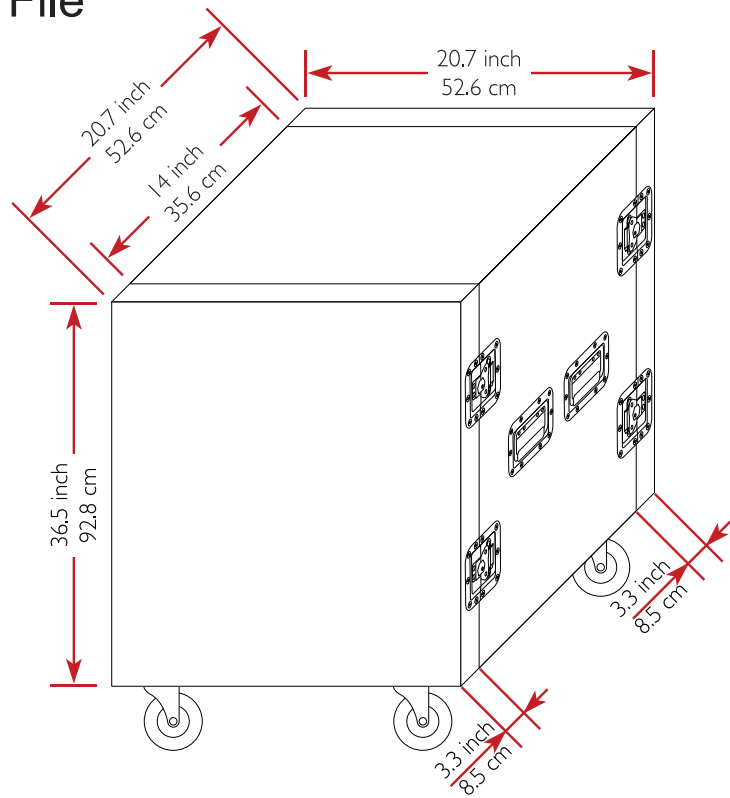

# Drawing File

TOP / BOTTOM VIEW

LEFT / RIGHT SIDE VIEW  
Handle

FRONT / REAR VIEW  
Lid / Door

TOP / BOTTOM VIEW

**M** Better Music Builder<sup>®</sup>  
BetterMusicBuilder.com

MATERIAL:  
Aluminum, PVC

MODEL NO:  
**2L20C**

SCALE 1:10

REW.NO	DATE
	2008-05-16