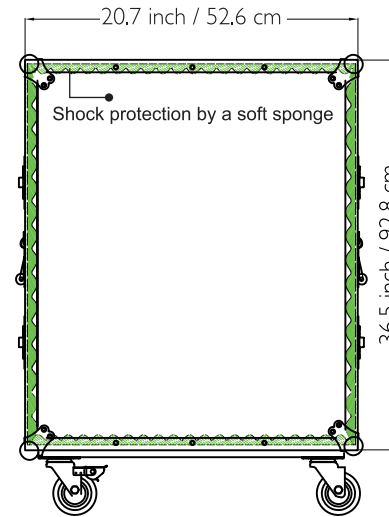

# Drawing File

TOP / BOTTOM VIEW

LEFT / RIGHT SIDE VIEW  
Handle

FRONT / REAR VIEW  
Lid / Door

TOP / BOTTOM VIEW

**M** Better Music Builder<sup>®</sup>  
BetterMusicBuilder.com

MATERIAL:  
Aluminum, PVC

MODEL NO:  
**2L20C**