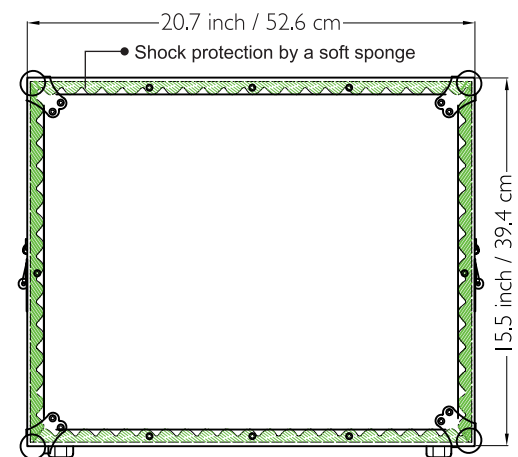

Drawing File

TOP / BOTTOM VIEW

LEFT / RIGHT SIDE VIEW
Handle

FRONT / REAR VIEW
Lid / Door

M Better Music Builder
BetterMusicBuilder.com

MATERIAL:
Aluminum, PVC

MODEL NO:
2L8

SCALE 1:10
REW.NO DATE
2008-05-16