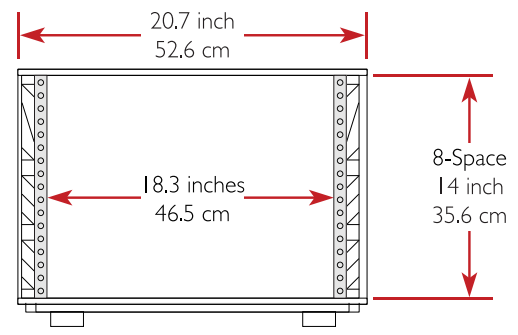

Drawing File

TOP / BOTTOM VIEW

LEFT / RIGHT SIDE VIEW
Handle

FRONT / REAR VIEW
Lid / Door

M Better Music Builder
BetterMusicBuilder.com

MATERIAL:
Aluminum, PVC

MODEL NO:
2L8

SCALE 1:10
REW.NO DATE
2008-05-16