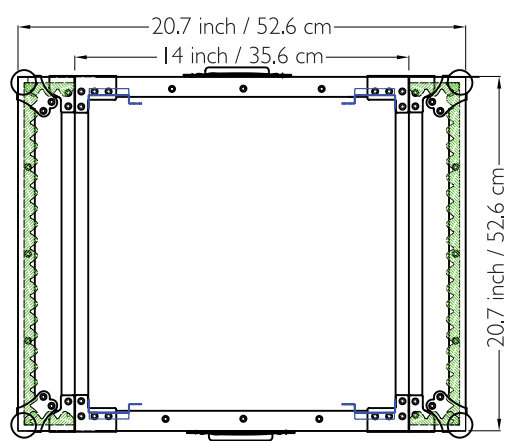

Drawing File

TOP / BOTTOM VIEW

LEFT / RIGHT SIDE VIEW
Handle

FRONT / REAR VIEW
Lid / Door

M Better Music Builder
BetterMusicBuilder.com

MATERIAL:
Aluminum, PVC

MODEL NO:
2L8

SCALE 1:10
REW.NO DATE
2008-05-16