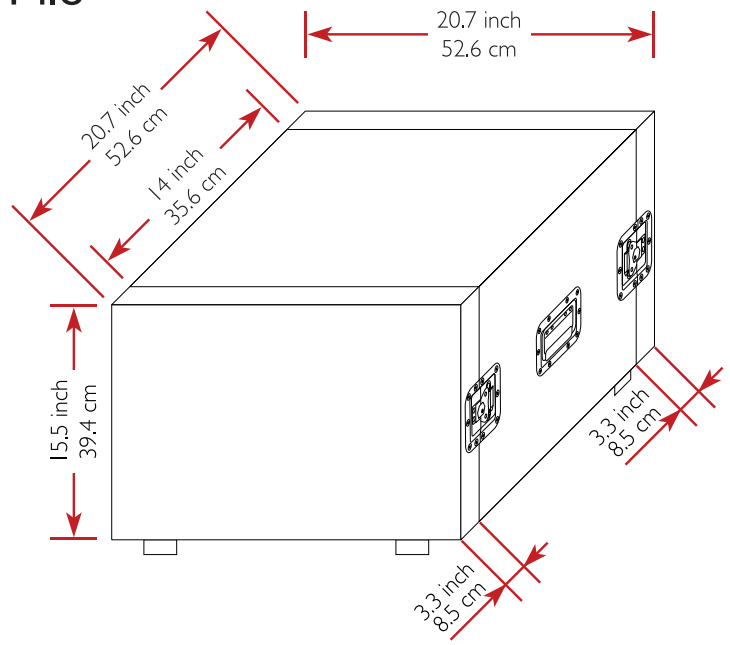

Drawing File

TOP / BOTTOM VIEW

LEFT / RIGHT SIDE VIEW
Handle

FRONT / REAR VIEW
Lid / Door

M Better Music Builder
BetterMusicBuilder.com

MATERIAL:
Aluminum, PVC

MODEL NO:
2L8

SCALE 1:10
REW.NO DATE
2008-05-16