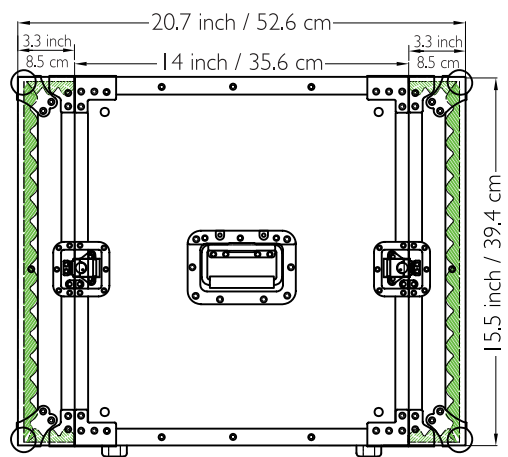

Drawing File

TOP / BOTTOM VIEW

LEFT / RIGHT SIDE VIEW
Handle

FRONT / REAR VIEW
Lid / Door

M Better Music Builder
BetterMusicBuilder.com

MATERIAL:
Aluminum, PVC

MODEL NO:
2L8

SCALE 1:10
REW.NO DATE
2008-05-16