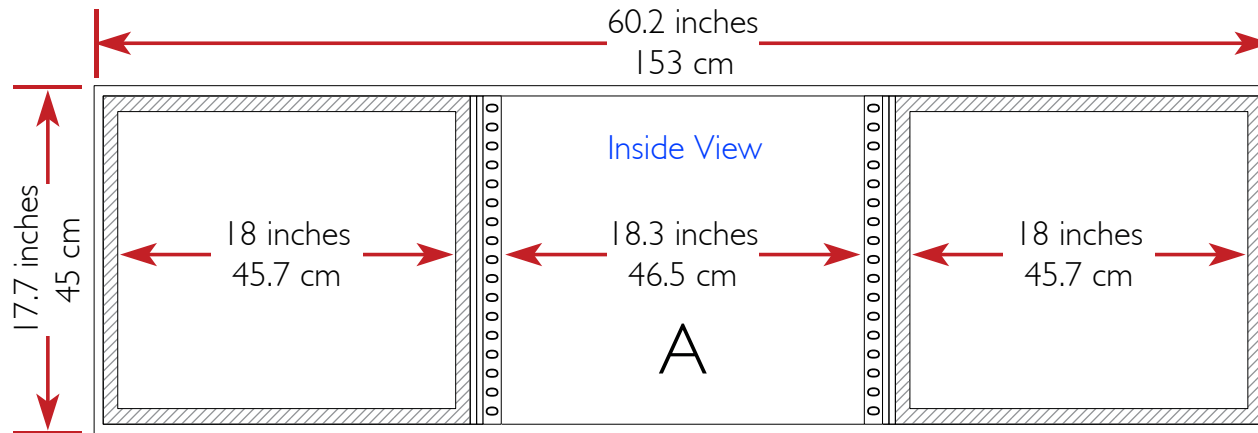

Drawing File

Better Music Builder BetterMusicBuilder.com	MATERIAL:	MODEL NO:	SCALE 1:10	
	Aluminum, PVC	2LTC19	REW.NO	DATE
				2008-05-30