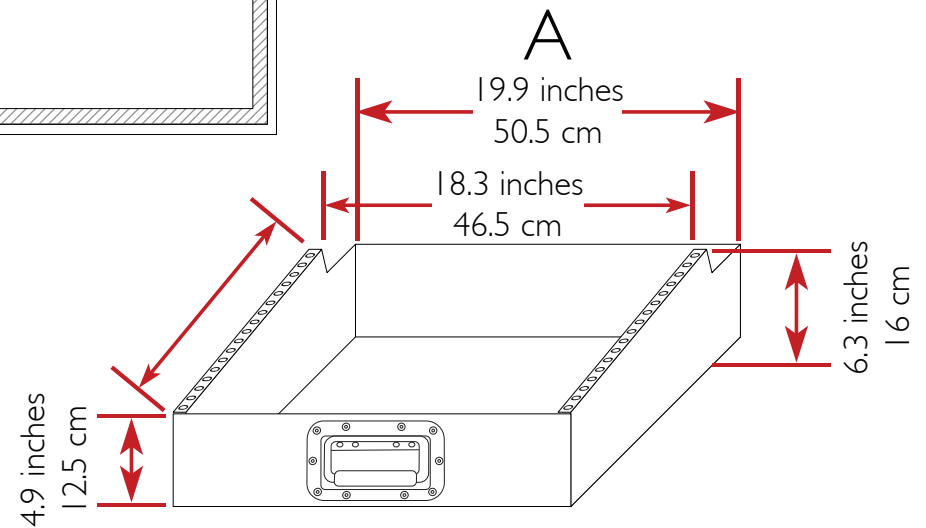

Drawing File

Better Music Builder BetterMusicBuilder.com	MATERIAL:	MODEL NO:	SCALE 1:10	
	Aluminum, PVC	2LTC19	REW.NO	DATE
				2008-05-30