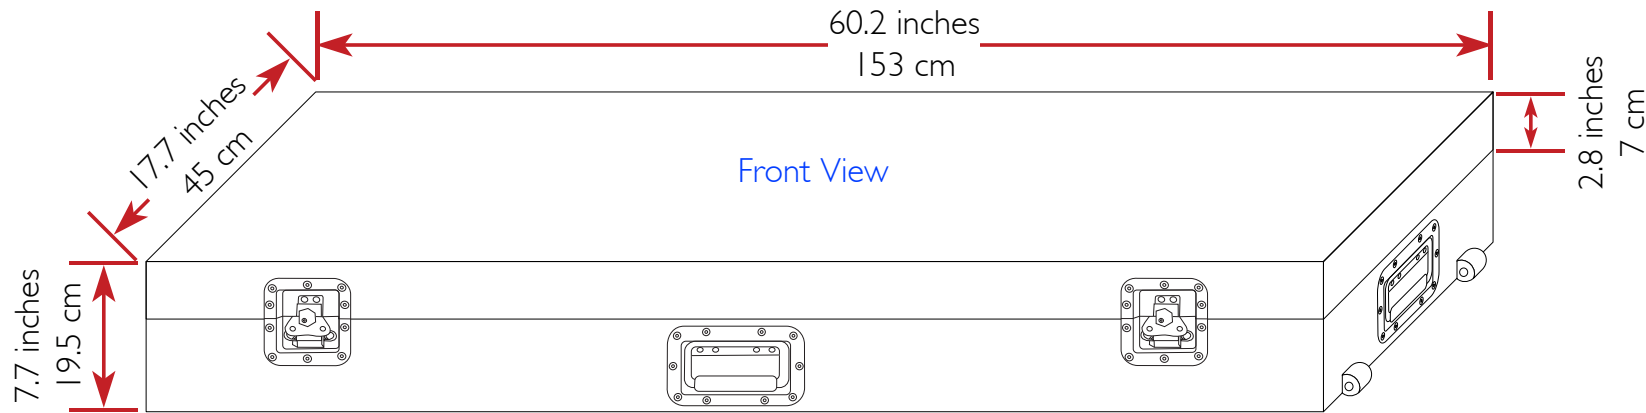

Drawing File

Better Music Builder BetterMusicBuilder.com	MATERIAL:	MODEL NO:	SCALE 1:10	
	Aluminum, PVC	2LTC19	REW.NO	DATE
				2008-05-30