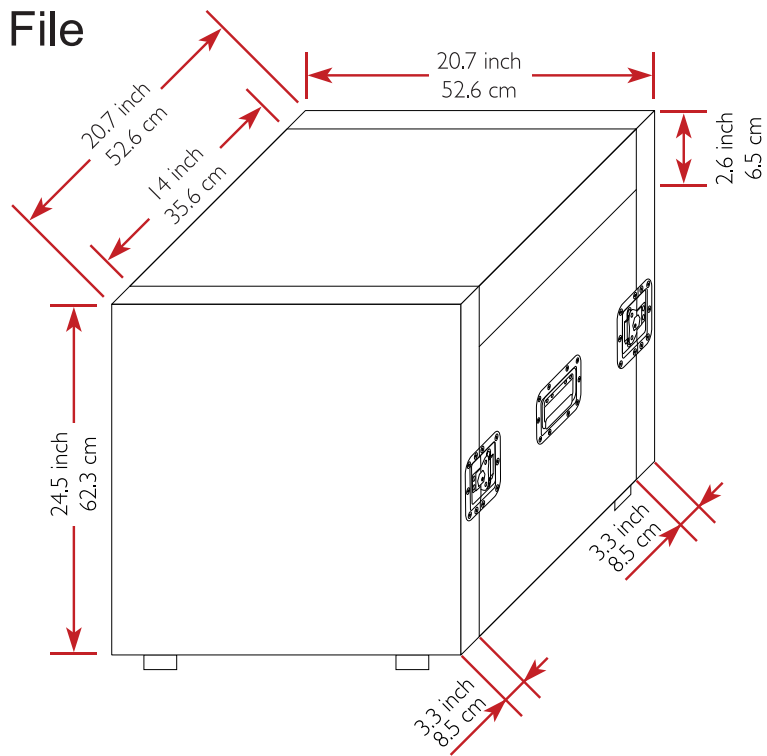

# Drawing File

We build value!

TOP / BOTTOM VIEW

LEFT / RIGHT SIDE VIEW  
Handle

FRONT / REAR VIEW  
Lid / Door

**M** Better Music Builder  
BetterMusicBuilder.com

MATERIAL:  
Aluminum, PVC

MODEL NO:  
**3LTM10**

SCALE 1:10

REW.NO	DATE
	2008-05-16