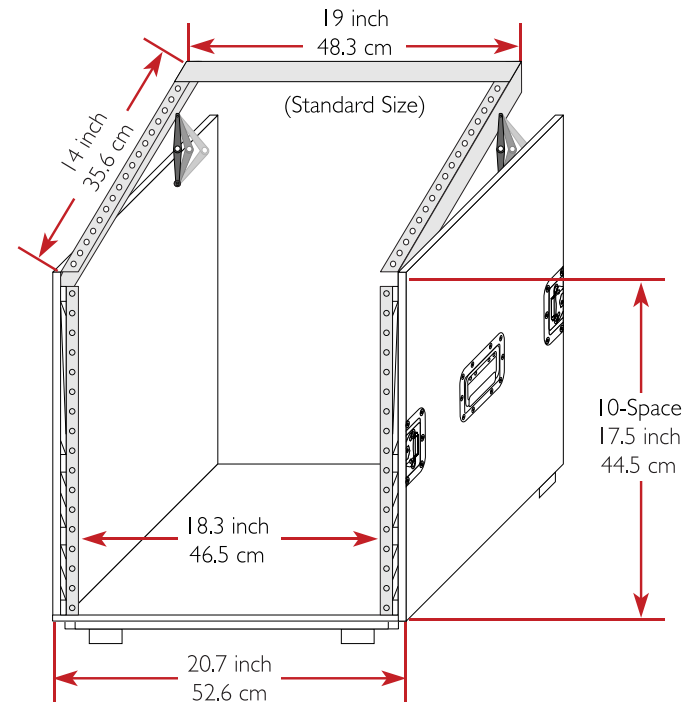

# Drawing File

We build value!

TOP / BOTTOM VIEW

LEFT / RIGHT SIDE VIEW  
Handle

FRONT / REAR VIEW  
Lid / Door

**M** Better Music Builder  
BetterMusicBuilder.com

MATERIAL:  
Aluminum, PVC

MODEL NO:  
**3LTM10**