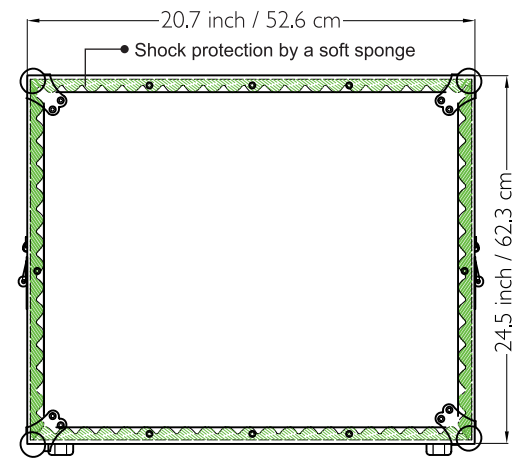

# Drawing File

We build value!

TOP / BOTTOM VIEW

LEFT / RIGHT SIDE VIEW  
Handle

FRONT / REAR VIEW  
Lid / Door

**M** Better Music Builder  
BetterMusicBuilder.com

MATERIAL:  
Aluminum, PVC

MODEL NO:  
**3LTM10**