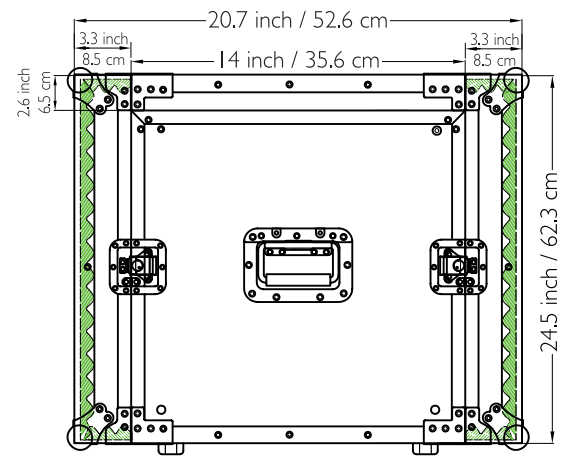

# Drawing File

We build value!

TOP / BOTTOM VIEW

LEFT / RIGHT SIDE VIEW  
Handle

FRONT / REAR VIEW  
Lid / Door

**M** Better Music Builder  
BetterMusicBuilder.com

MATERIAL:  
Aluminum, PVC

MODEL NO:  
**3LTM10**

SCALE 1:10

REW.NO	DATE
	2008-05-16