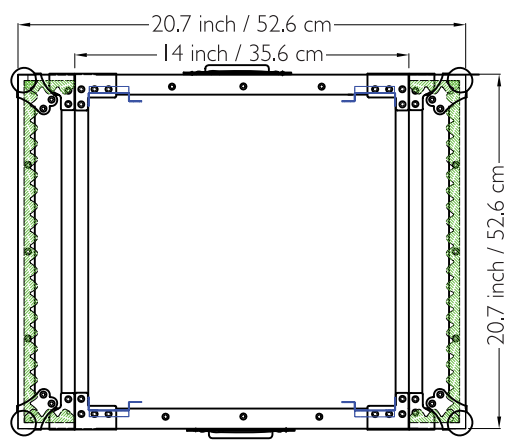

# Drawing File

We build value!

TOP / BOTTOM VIEW

LEFT / RIGHT SIDE VIEW  
Handle

FRONT / REAR VIEW  
Lid / Door

**M** Better Music Builder  
BetterMusicBuilder.com

MATERIAL:  
Aluminum, PVC

MODEL NO:  
**3LTM10**

SCALE 1:10

REW.NO	DATE
	2008-05-16