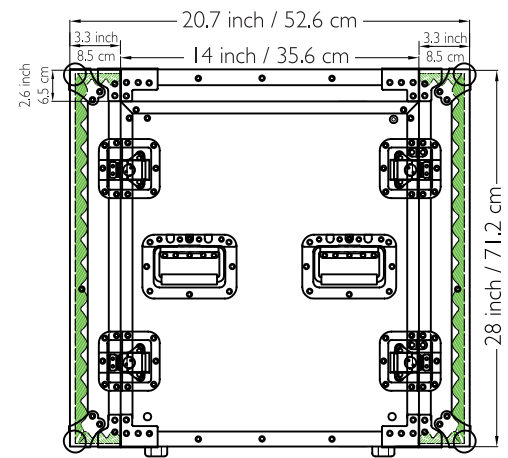

Drawing File

We build value!

TOP / BOTTOM VIEW

LEFT / RIGHT SIDE VIEW
Handle

FRONT / REAR VIEW
Lid / Door

M Better Music Builder
BetterMusicBuilder.com

MATERIAL:
Aluminum, PVC

MODEL NO:
3LTM12

SCALE 1:10
REW.NO DATE
2008-05-16