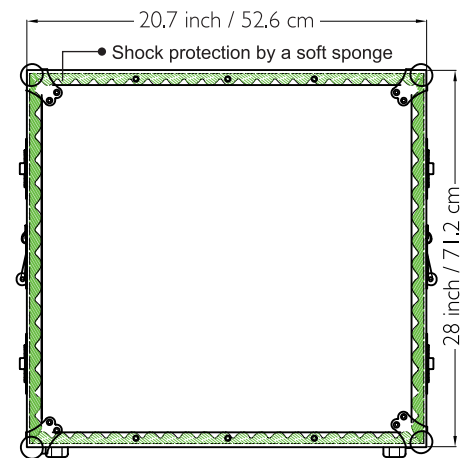

Drawing File

We build value!

TOP / BOTTOM VIEW

LEFT / RIGHT SIDE VIEW
Handle

FRONT / REAR VIEW
Lid / Door

M Better Music Builder
BetterMusicBuilder.com

MATERIAL:
Aluminum, PVC

MODEL NO:
3LTM12