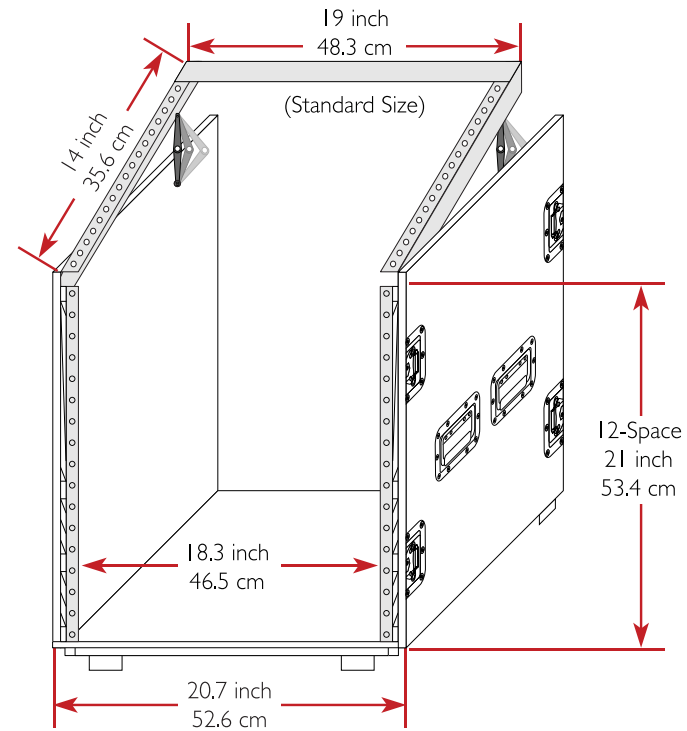

Drawing File

We build value!

TOP / BOTTOM VIEW

LEFT / RIGHT SIDE VIEW
Handle

FRONT / REAR VIEW
Lid / Door

M Better Music Builder
BetterMusicBuilder.com

MATERIAL:
Aluminum, PVC

MODEL NO:
3LTM12