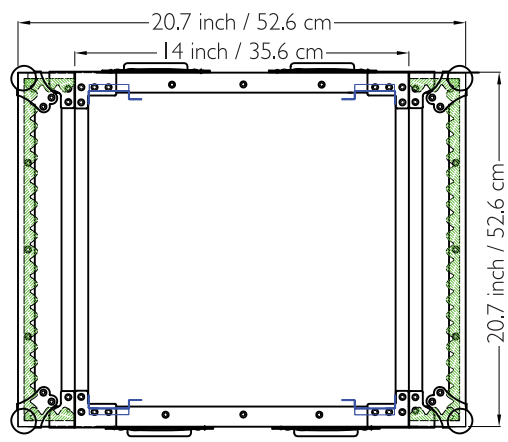

Drawing File

We build value!

TOP / BOTTOM VIEW

LEFT / RIGHT SIDE VIEW
Handle

FRONT / REAR VIEW
Lid / Door

M Better Music Builder
BetterMusicBuilder.com

MATERIAL:
Aluminum, PVC

MODEL NO:
3LTM12

SCALE 1:10
REW.NO DATE
2008-05-16