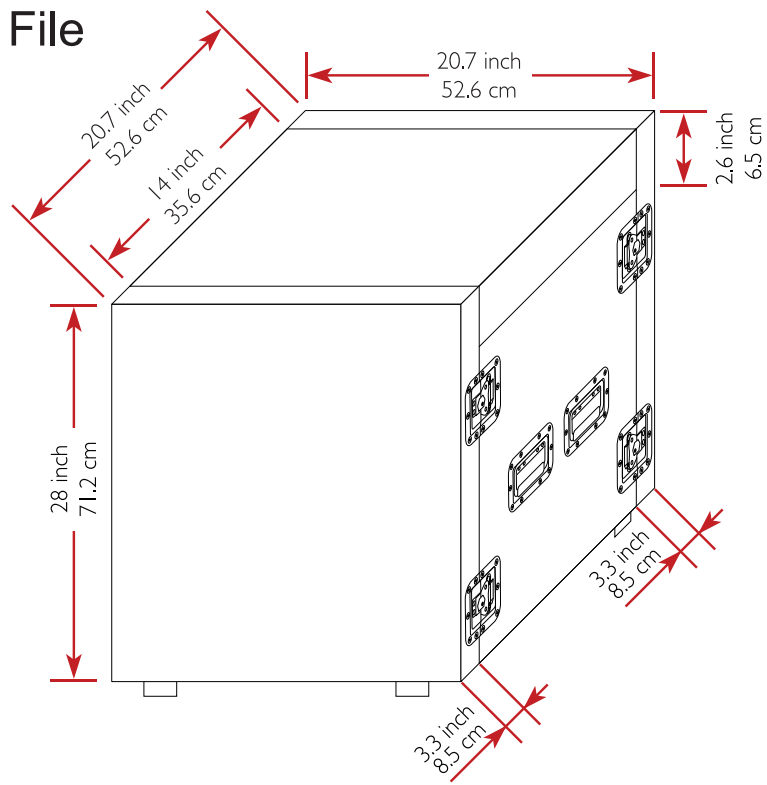

Drawing File

We build value!

TOP / BOTTOM VIEW

LEFT / RIGHT SIDE VIEW
Handle

FRONT / REAR VIEW
Lid / Door

M Better Music Builder
BetterMusicBuilder.com

MATERIAL:
Aluminum, PVC

MODEL NO:
3LTM12