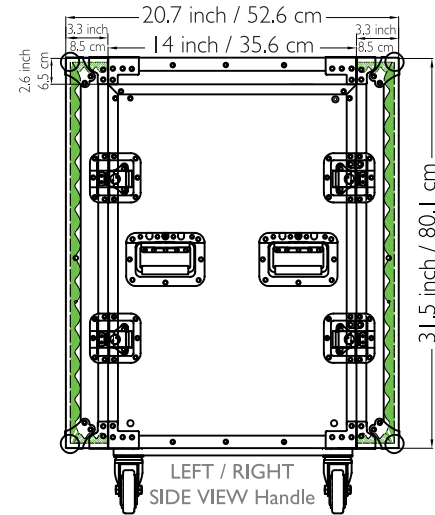

Drawing File

We build value!

TOP / BOTTOM VIEW

LEFT / RIGHT SIDE VIEW Handle

FRONT / REAR VIEW Lid / Door

M Better Music Builder
BetterMusicBuilder.com

MATERIAL:
Aluminum, PVC

MODEL NO:
3LTM14C

SCALE 1:10
REW.NO DATE
2008-05-16