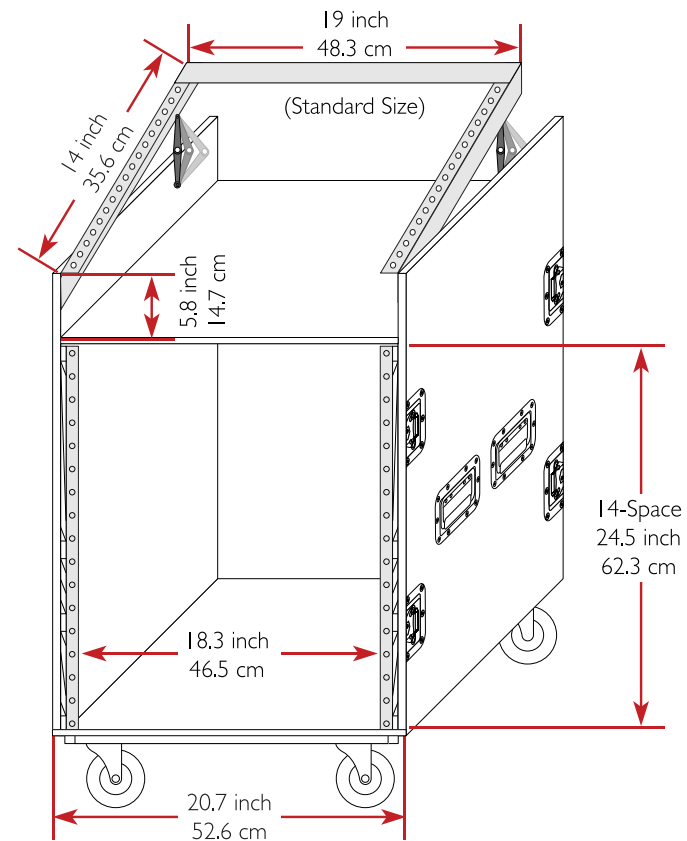

Drawing File

We build value!

TOP / BOTTOM VIEW

LEFT / RIGHT SIDE VIEW Handle

FRONT / REAR VIEW Lid / Door

M Better Music Builder
BetterMusicBuilder.com

MATERIAL:
Aluminum, PVC

MODEL NO:
3LTM14C