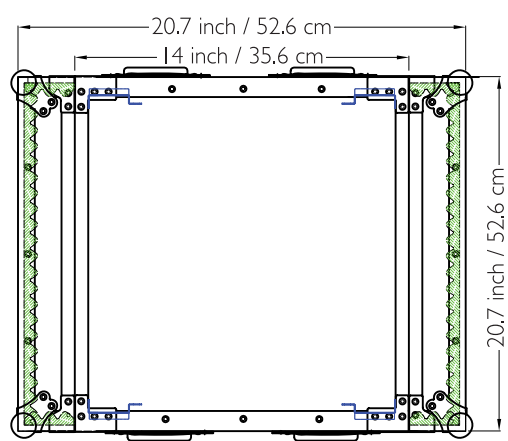

Drawing File

We build value!

TOP / BOTTOM VIEW

LEFT / RIGHT SIDE VIEW Handle

FRONT / REAR VIEW Lid / Door

M Better Music Builder
BetterMusicBuilder.com

MATERIAL:
Aluminum, PVC

MODEL NO:
3LTM14C

SCALE 1:10
REW.NO DATE
2008-05-16