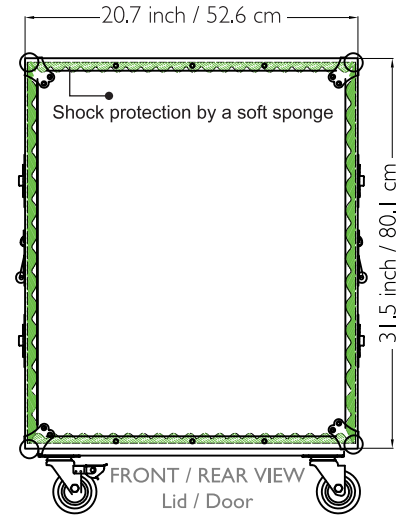

Drawing File

We build value!

TOP / BOTTOM VIEW

LEFT / RIGHT SIDE VIEW Handle

FRONT / REAR VIEW Lid / Door

M Better Music Builder
BetterMusicBuilder.com

MATERIAL:
Aluminum, PVC

MODEL NO:
3LTM14C

SCALE 1:10
REW.NO DATE
2008-05-16