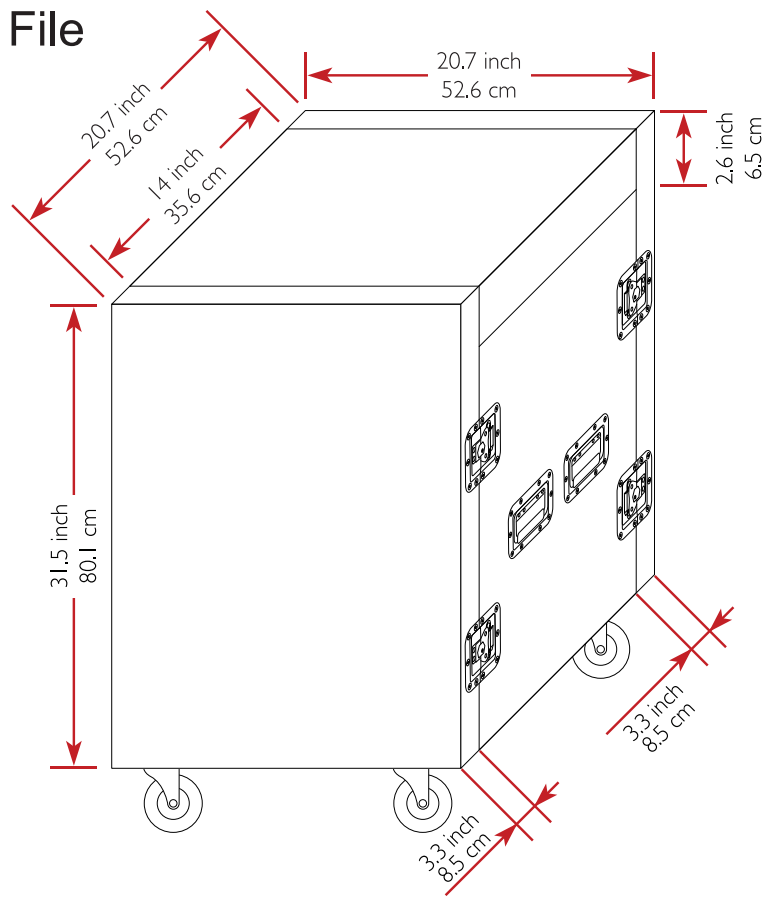

Drawing File

We build value!

TOP / BOTTOM VIEW

LEFT / RIGHT SIDE VIEW Handle

FRONT / REAR VIEW Lid / Door

M Better Music Builder
BetterMusicBuilder.com

MATERIAL:
Aluminum, PVC

MODEL NO:
3LTM14C

SCALE 1:10
REW.NO DATE
2008-05-16