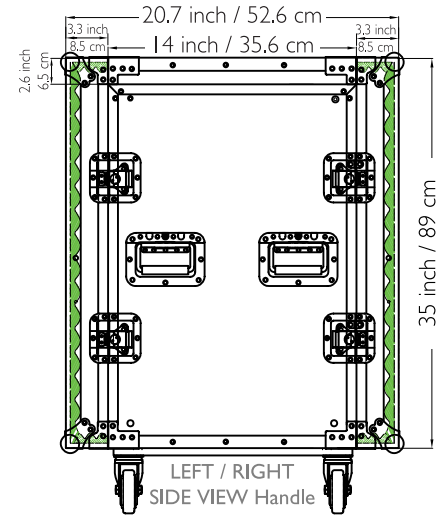

# Drawing File

TOP / BOTTOM VIEW

LEFT / RIGHT SIDE VIEW Handle

FRONT / REAR VIEW Lid / Door

**M** Better Music Builder  
BetterMusicBuilder.com

MATERIAL:  
Aluminum, PVC

MODEL NO:  
**3LTM16C**

SCALE 1:10  
REW.NO DATE  
2008-05-16