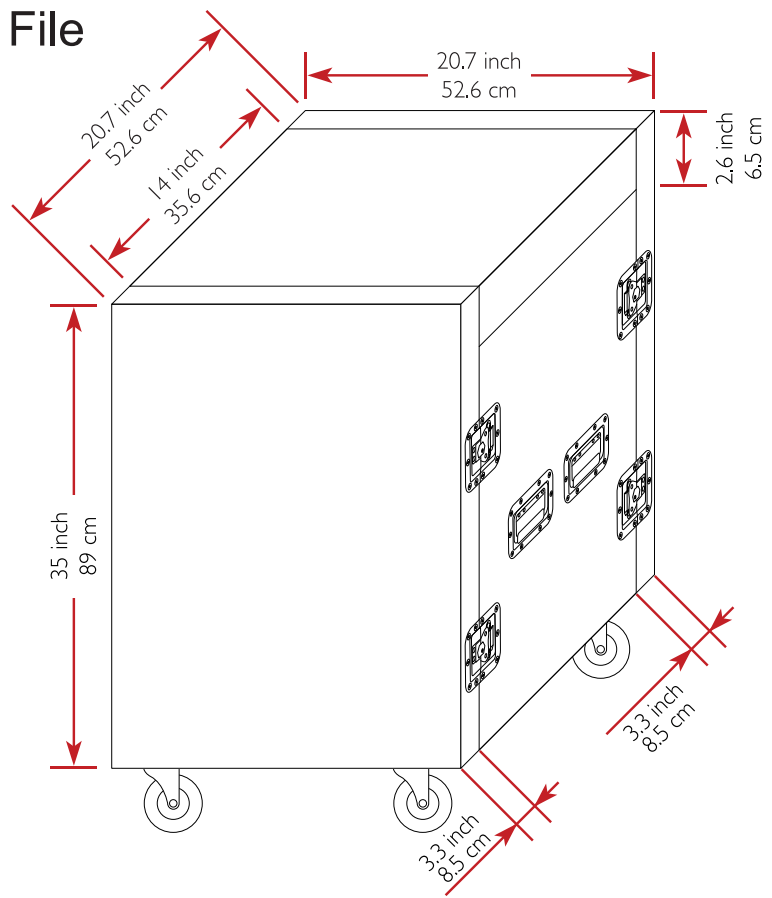

# Drawing File

TOP / BOTTOM VIEW

LEFT / RIGHT SIDE VIEW Handle

FRONT / REAR VIEW Lid / Door

**M** Better Music Builder  
BetterMusicBuilder.com

MATERIAL:  
Aluminum, PVC

MODEL NO:  
**3LTM16C**

SCALE 1:10  
REW.NO DATE  
2008-05-16