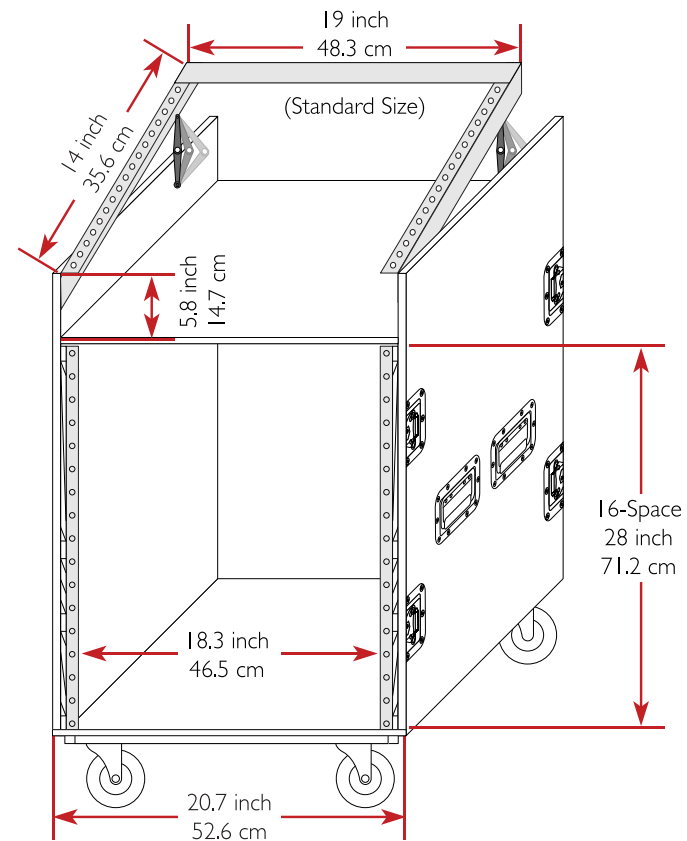

# Drawing File

TOP / BOTTOM VIEW

LEFT / RIGHT SIDE VIEW Handle

FRONT / REAR VIEW Lid / Door

**M** Better Music Builder  
BetterMusicBuilder.com

MATERIAL:  
Aluminum, PVC

MODEL NO:  
**3LTM16C**

SCALE 1:10  
REW.NO DATE  
2008-05-16