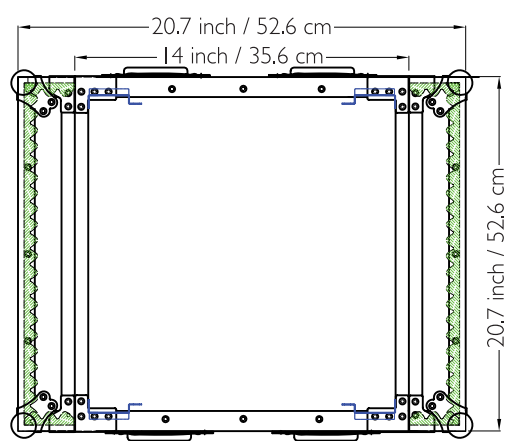

# Drawing File

TOP / BOTTOM VIEW

LEFT / RIGHT SIDE VIEW Handle

FRONT / REAR VIEW Lid / Door

**M** Better Music Builder  
BetterMusicBuilder.com

MATERIAL:  
Aluminum, PVC

MODEL NO:  
**3LTM16C**

SCALE 1:10  
REW.NO DATE  
2008-05-16