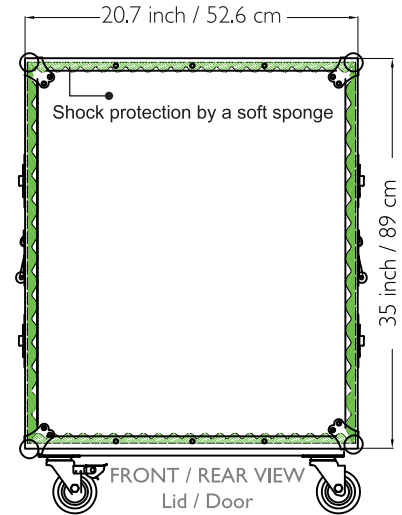

# Drawing File

TOP / BOTTOM VIEW

LEFT / RIGHT SIDE VIEW Handle

FRONT / REAR VIEW Lid / Door

**M** Better Music Builder  
BetterMusicBuilder.com

MATERIAL:  
Aluminum, PVC

MODEL NO:  
**3LTM16C**

SCALE 1:10  
REW.NO DATE  
2008-05-16