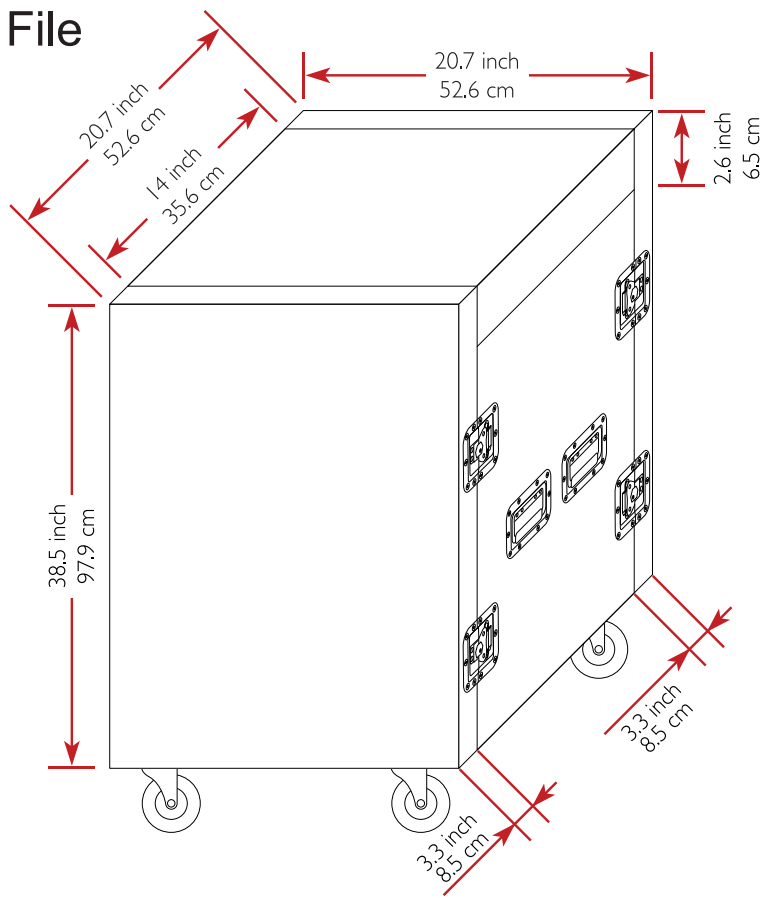

Drawing File

We build value!

TOP / BOTTOM VIEW

LEFT / RIGHT SIDE VIEW Handle

FRONT / REAR VIEW Lid / Door

M Better Music Builder
BetterMusicBuilder.com

MATERIAL:
Aluminum, PVC

MODEL NO:
3LTM18C

SCALE 1:10

REW.NO

DATE
2008-05-16