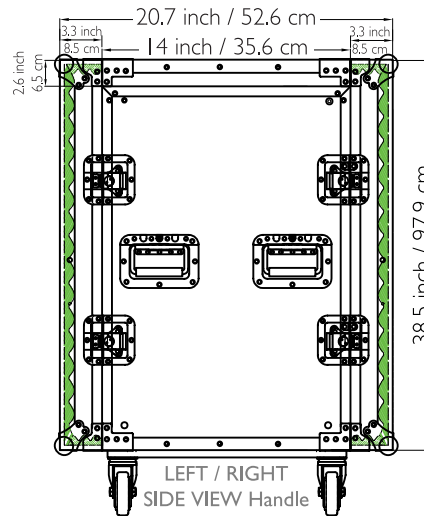

Drawing File

We build value!

TOP / BOTTOM VIEW

LEFT / RIGHT SIDE VIEW Handle

FRONT / REAR VIEW Lid / Door

M Better Music Builder
BetterMusicBuilder.com

MATERIAL:
Aluminum, PVC

MODEL NO:
3LTM18C