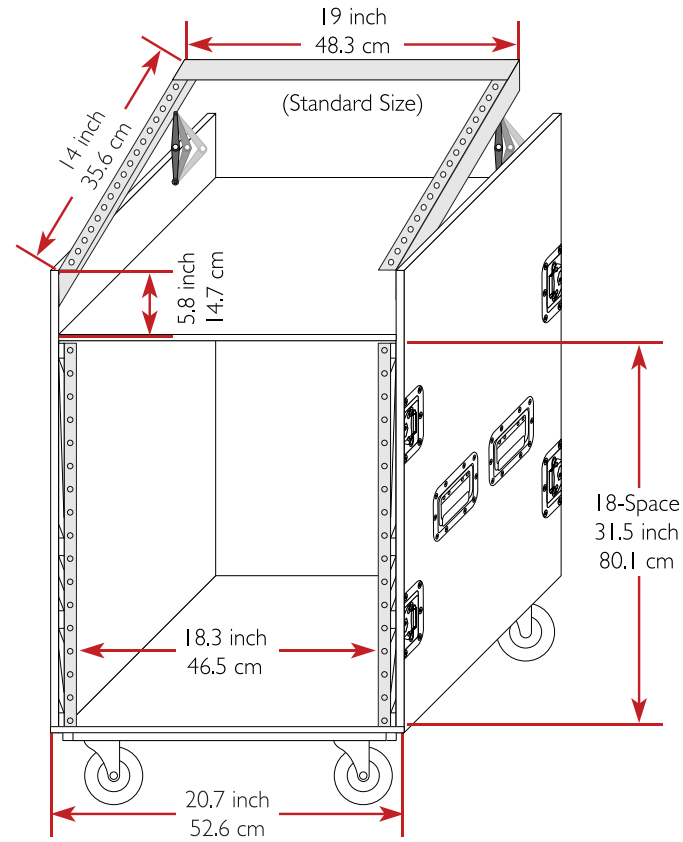

Drawing File

We build value!

TOP / BOTTOM VIEW

LEFT / RIGHT SIDE VIEW Handle

FRONT / REAR VIEW Lid / Door

M Better Music Builder
BetterMusicBuilder.com

MATERIAL:
Aluminum, PVC

MODEL NO:
3LTM18C