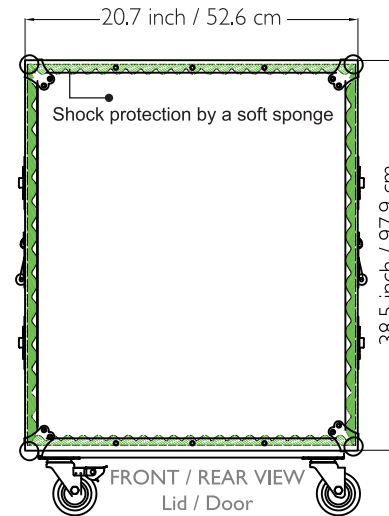

Drawing File

We build value!

TOP / BOTTOM VIEW

LEFT / RIGHT SIDE VIEW Handle

FRONT / REAR VIEW Lid / Door

M Better Music Builder
BetterMusicBuilder.com

MATERIAL:
Aluminum, PVC

MODEL NO:
3LTM18C