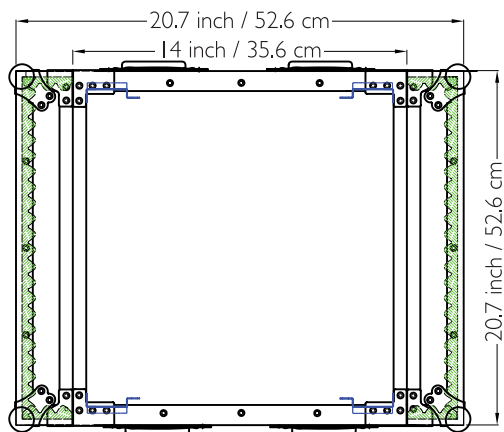

Drawing File

We build value!

TOP / BOTTOM VIEW

LEFT / RIGHT SIDE VIEW Handle

FRONT / REAR VIEW Lid / Door

M Better Music Builder
BetterMusicBuilder.com

MATERIAL:
Aluminum, PVC

MODEL NO:
3LTM18C

SCALE 1:10

REW.NO

DATE
2008-05-16