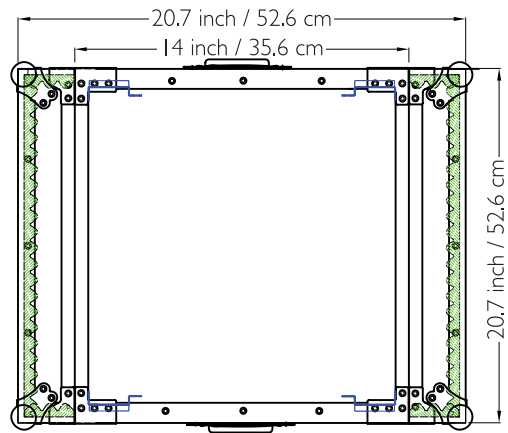

# Drawing File

We build value!

TOP / BOTTOM VIEW

LEFT / RIGHT SIDE VIEW  
Handle

FRONT / REAR VIEW  
Lid / Door

**M** Better Music Builder  
BetterMusicBuilder.com

MATERIAL:  
Aluminum, PVC

MODEL NO:  
**3LTM4**

SCALE 1:10  
REW.NO DATE  
2008-05-16