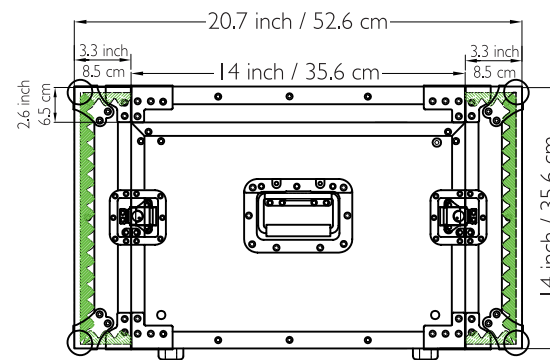

# Drawing File

We build value!

TOP / BOTTOM VIEW

LEFT / RIGHT SIDE VIEW  
Handle

FRONT / REAR VIEW  
Lid / Door

**M** Better Music Builder  
BetterMusicBuilder.com

MATERIAL:  
Aluminum, PVC

MODEL NO:  
**3LTM4**

SCALE 1:10  
REW.NO DATE  
2008-05-16