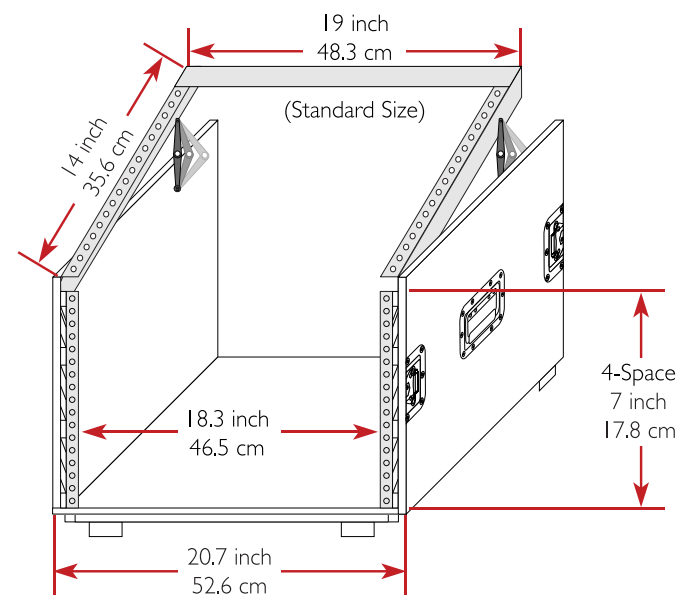

# Drawing File

We build value!

TOP / BOTTOM VIEW

LEFT / RIGHT SIDE VIEW  
Handle

FRONT / REAR VIEW  
Lid / Door

**M** Better Music Builder  
BetterMusicBuilder.com

MATERIAL:  
Aluminum, PVC

MODEL NO:  
**3LTM4**