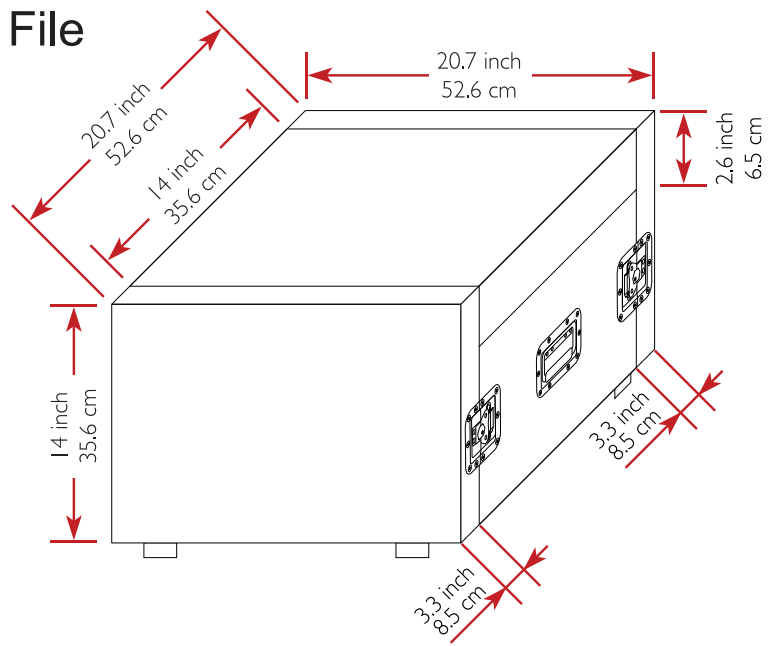

# Drawing File

We build value!

TOP / BOTTOM VIEW

LEFT / RIGHT SIDE VIEW  
Handle

FRONT / REAR VIEW  
Lid / Door

**M** Better Music Builder  
BetterMusicBuilder.com

MATERIAL:  
Aluminum, PVC

MODEL NO:  
**3LTM4**