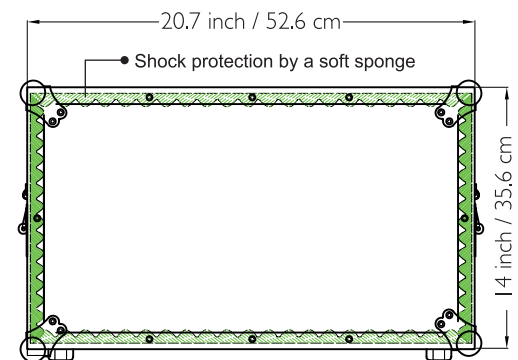

# Drawing File

We build value!

TOP / BOTTOM VIEW

LEFT / RIGHT SIDE VIEW  
Handle

FRONT / REAR VIEW  
Lid / Door

**M** Better Music Builder  
BetterMusicBuilder.com

MATERIAL:  
Aluminum, PVC

MODEL NO:  
**3LTM4**