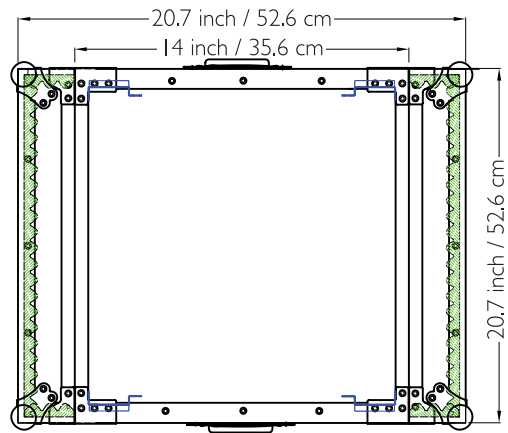

Drawing File

We build value!

TOP / BOTTOM VIEW

LEFT / RIGHT SIDE VIEW
Handle

FRONT / REAR VIEW
Lid / Door

M Better Music Builder
BetterMusicBuilder.com

MATERIAL:
Aluminum, PVC

MODEL NO:
3LTM6

SCALE 1:10
REW.NO DATE
2008-05-16