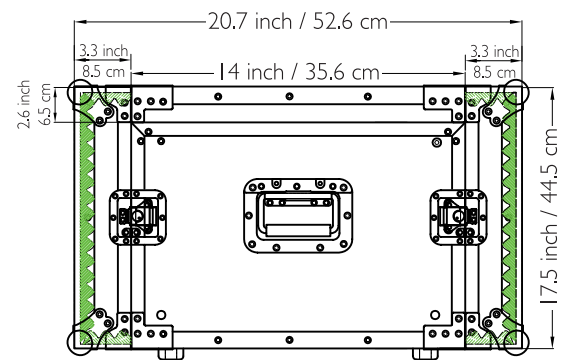

Drawing File

We build value!

TOP / BOTTOM VIEW

LEFT / RIGHT SIDE VIEW
Handle

FRONT / REAR VIEW
Lid / Door

M Better Music Builder
BetterMusicBuilder.com

MATERIAL:
Aluminum, PVC

MODEL NO:
3LTM6

SCALE 1:10
REW.NO DATE
2008-05-16