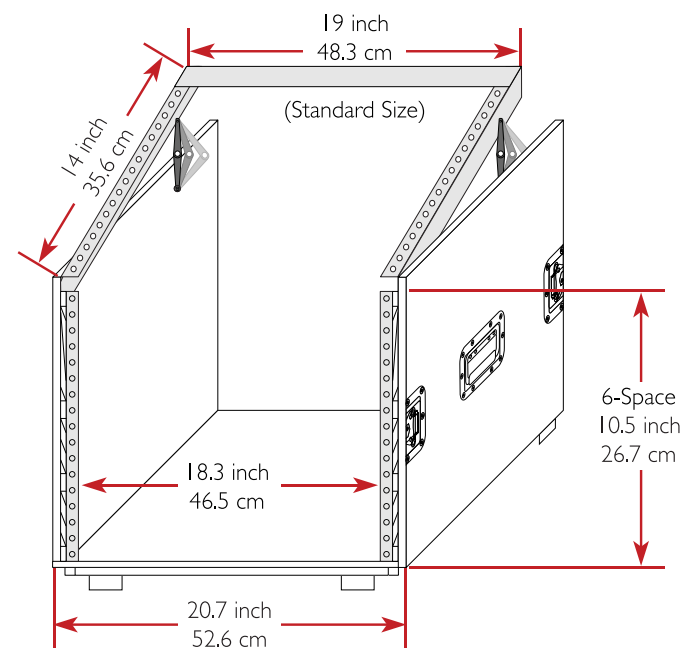

Drawing File

We build value!

TOP / BOTTOM VIEW

LEFT / RIGHT SIDE VIEW
Handle

FRONT / REAR VIEW
Lid / Door

M Better Music Builder
BetterMusicBuilder.com

MATERIAL:
Aluminum, PVC

MODEL NO:
3LTM6