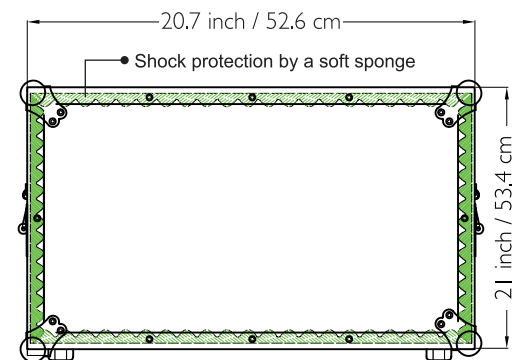

Drawing File

We build value!

TOP / BOTTOM VIEW

LEFT / RIGHT SIDE VIEW
Handle

FRONT / REAR VIEW
Lid / Door

M Better Music Builder
BetterMusicBuilder.com

MATERIAL:
Aluminum, PVC

MODEL NO:
3LTM6