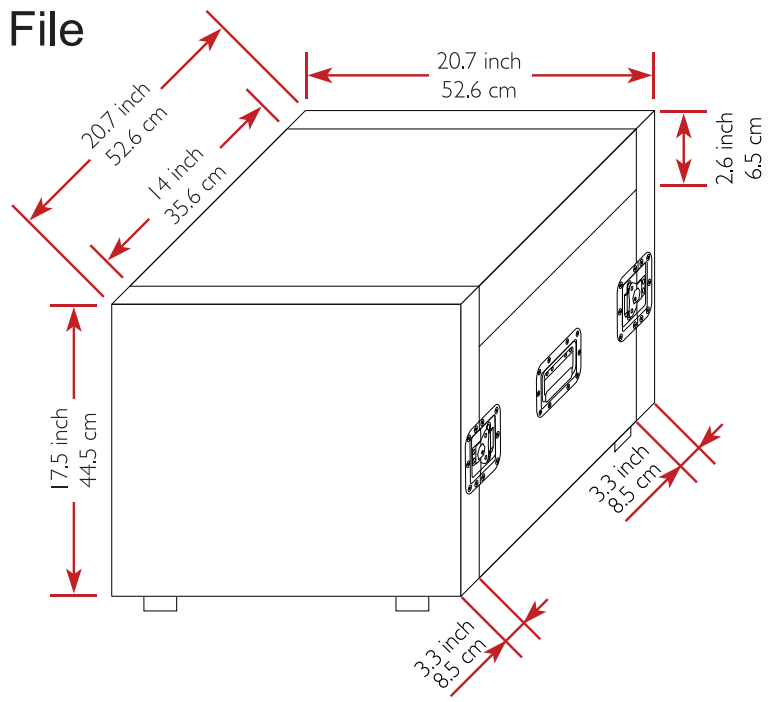

Drawing File

We build value!

TOP / BOTTOM VIEW

LEFT / RIGHT SIDE VIEW
Handle

FRONT / REAR VIEW
Lid / Door

M Better Music Builder
BetterMusicBuilder.com

MATERIAL:
Aluminum, PVC

MODEL NO:
3LTM6

SCALE 1:10
REW.NO DATE
2008-05-16