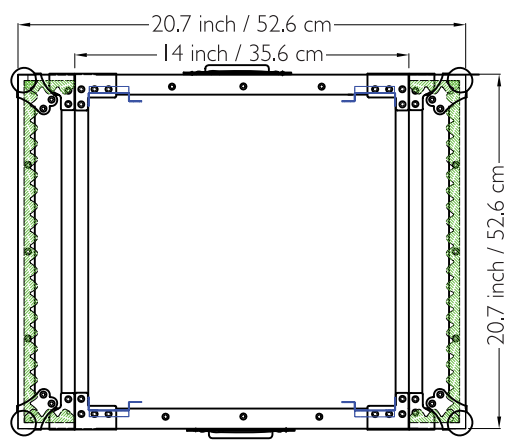

Drawing File

We build value!

TOP / BOTTOM VIEW

LEFT / RIGHT SIDE VIEW
Handle

FRONT / REAR VIEW
Lid / Door

M Better Music Builder
BetterMusicBuilder.com

MATERIAL:
Aluminum, PVC

MODEL NO:
3LTM8

SCALE 1:10
REW.NO DATE
2008-05-16