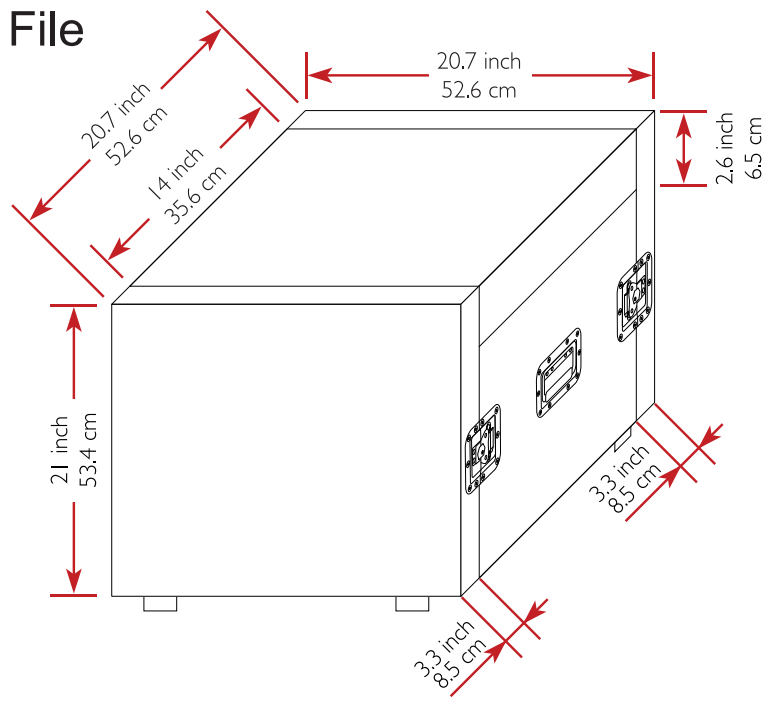

Drawing File

We build value!

TOP / BOTTOM VIEW

LEFT / RIGHT SIDE VIEW
Handle

FRONT / REAR VIEW
Lid / Door

M Better Music Builder
BetterMusicBuilder.com

MATERIAL:
Aluminum, PVC

MODEL NO:
3LTM8

SCALE 1:10
REW.NO DATE
2008-05-16