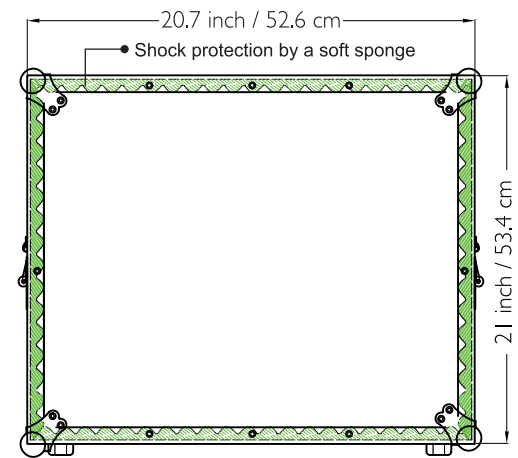

Drawing File

We build value!

TOP / BOTTOM VIEW

LEFT / RIGHT SIDE VIEW
Handle

FRONT / REAR VIEW
Lid / Door

M Better Music Builder
BetterMusicBuilder.com

MATERIAL:
Aluminum, PVC

MODEL NO:
3LTM8