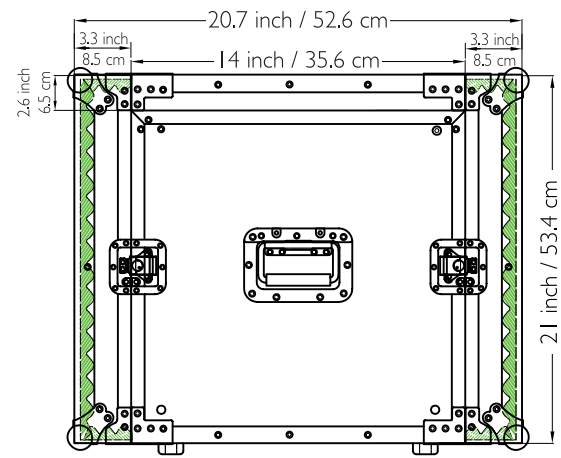

Drawing File

We build value!

TOP / BOTTOM VIEW

LEFT / RIGHT SIDE VIEW
Handle

FRONT / REAR VIEW
Lid / Door

M Better Music Builder
BetterMusicBuilder.com

MATERIAL:
Aluminum, PVC

MODEL NO:
3LTM8

SCALE 1:10
REW.NO DATE
2008-05-16