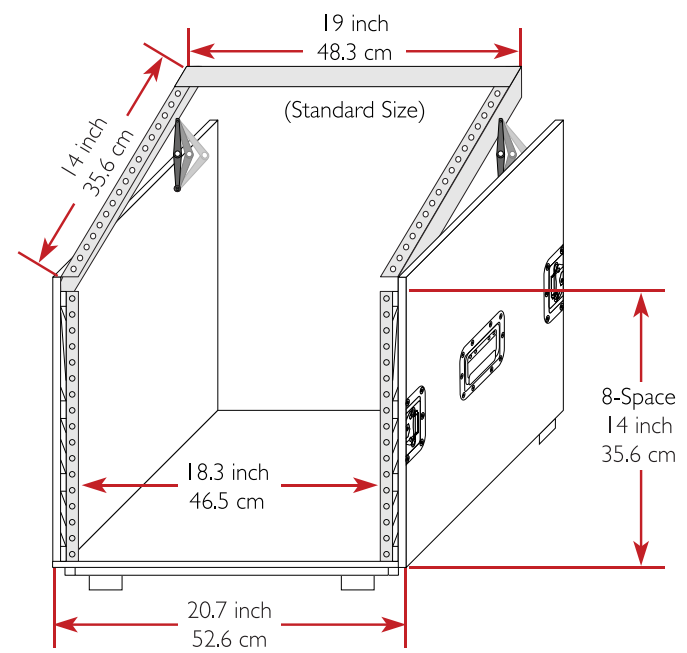

Drawing File

We build value!

TOP / BOTTOM VIEW

LEFT / RIGHT SIDE VIEW
Handle

FRONT / REAR VIEW
Lid / Door

M Better Music Builder
BetterMusicBuilder.com

MATERIAL:
Aluminum, PVC

MODEL NO:
3LTM8