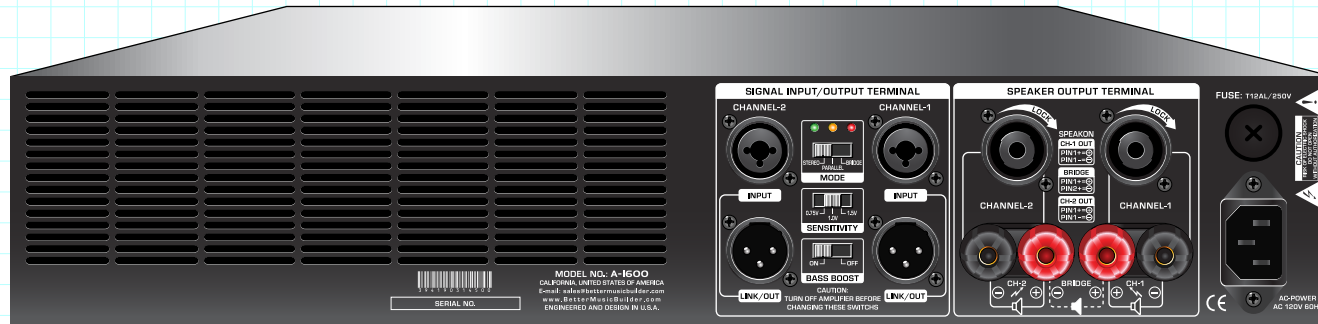

A-1600

Better Music Builder is a proud brand from United States. World class, certified products guaranteed.
Copyright © 2019 Better Music Builder All Rights Reserved, Legal Trade Mark. The United States.

APPROVALS	DATE
DRAWN: LL	04/01/19
CHECK: VZ	04/01/19
DES ENG: SL	04/01/19

MODEL NO.
A-1600

SCALE 1:10	
REW.NO	DATE
	04-01-2019