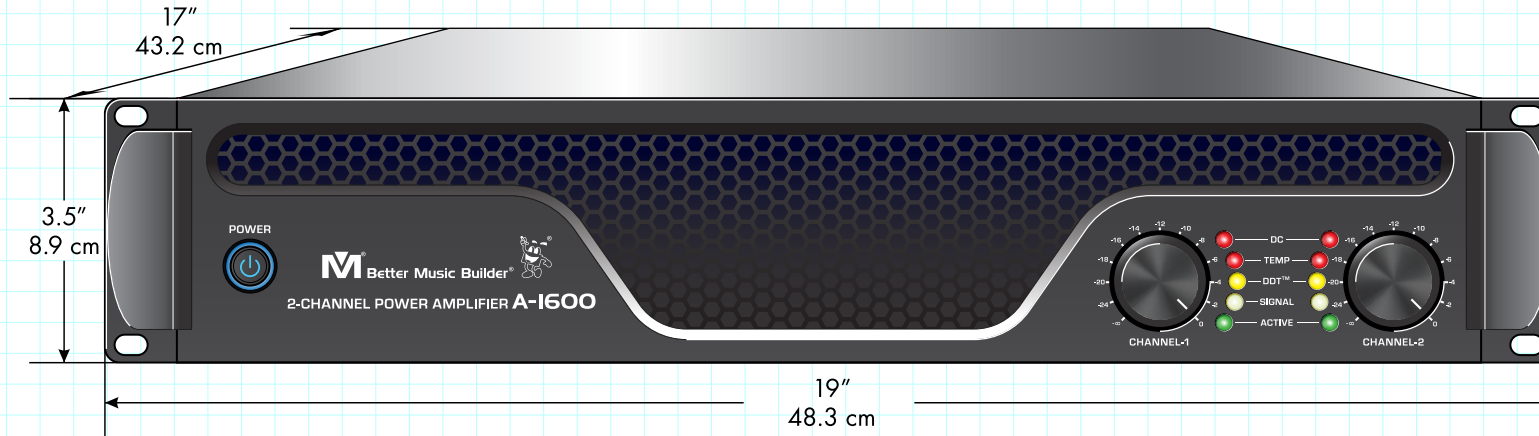

A-1600

Better Music Builder is a proud brand from United States. World class, certified products guaranteed.
Copyright © 2019 Better Music Builder All Rights Reserved, Legal Trade Mark. The United States.

APPROVALS	DATE
DRAWN: LL	04/01/19
CHECK: VZ	04/01/19
DES ENG: SL	04/01/19

MODEL NO.
A-1600

SCALE 1:10	
REW.NO	DATE
	04-01-2019