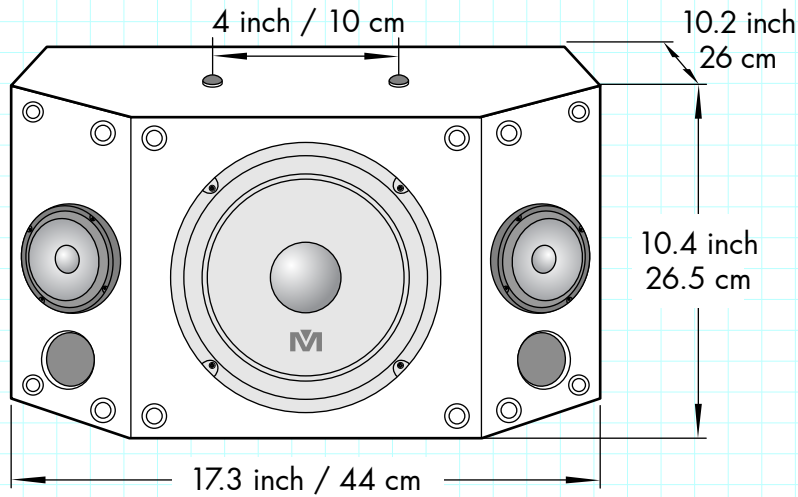

CS-250V

Front view

Rear view

See-Through Top view

Side view

APPROVALS		DATE
DRAWN:	LL	09/01/14
CHECK:	VZ	09/01/14
DES ENG:	SL	09/01/14

MODEL NO.
CS-250V

SCALE 1:10	
REW.NO	DATE
	09-01-2014