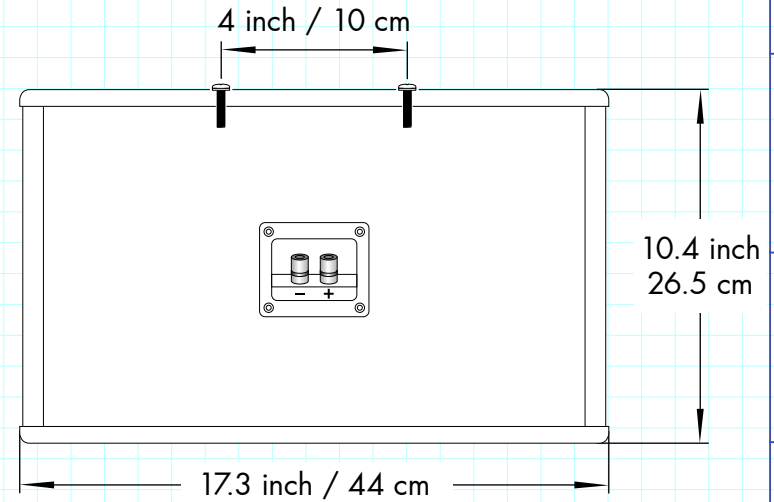

CS-250V

Front view

Rear view

See-Through Top view

Side view

APPROVALS		DATE
DRAWN:	LL	09/01/14
CHECK:	VZ	09/01/14
DES ENG:	SL	09/01/14

MODEL NO.
CS-250V

SCALE 1:10	
REW.NO	DATE
	09-01-2014