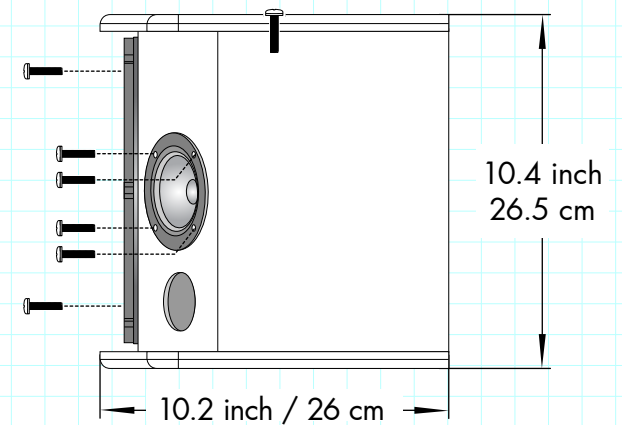

CS-250V

Front view

Rear view

See-Through Top view

Side view

APPROVALS		DATE
DRAWN:	LL	09/01/14
CHECK:	VZ	09/01/14
DES ENG:	SL	09/01/14

MODEL NO.
CS-250V

SCALE 1:10	
REW.NO	DATE
	09-01-2014