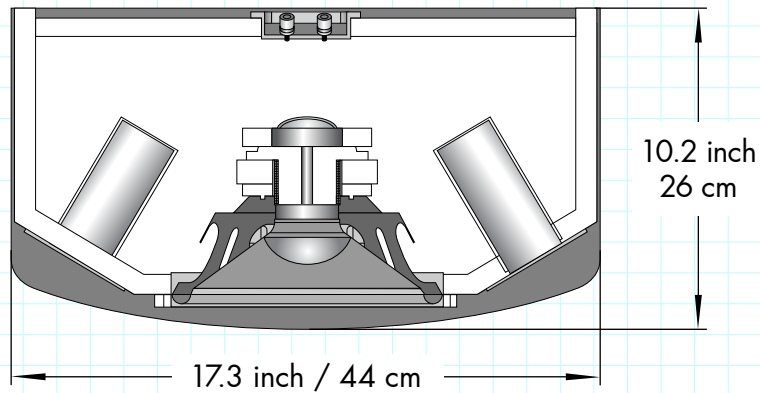

CS-250V

Front view

Rear view

See-Through Top view

Side view

APPROVALS		DATE
DRAWN:	LL	09/01/14
CHECK:	VZ	09/01/14
DES ENG:	SL	09/01/14

MODEL NO.
CS-250V

SCALE 1:10	
REW.NO	DATE
	09-01-2014