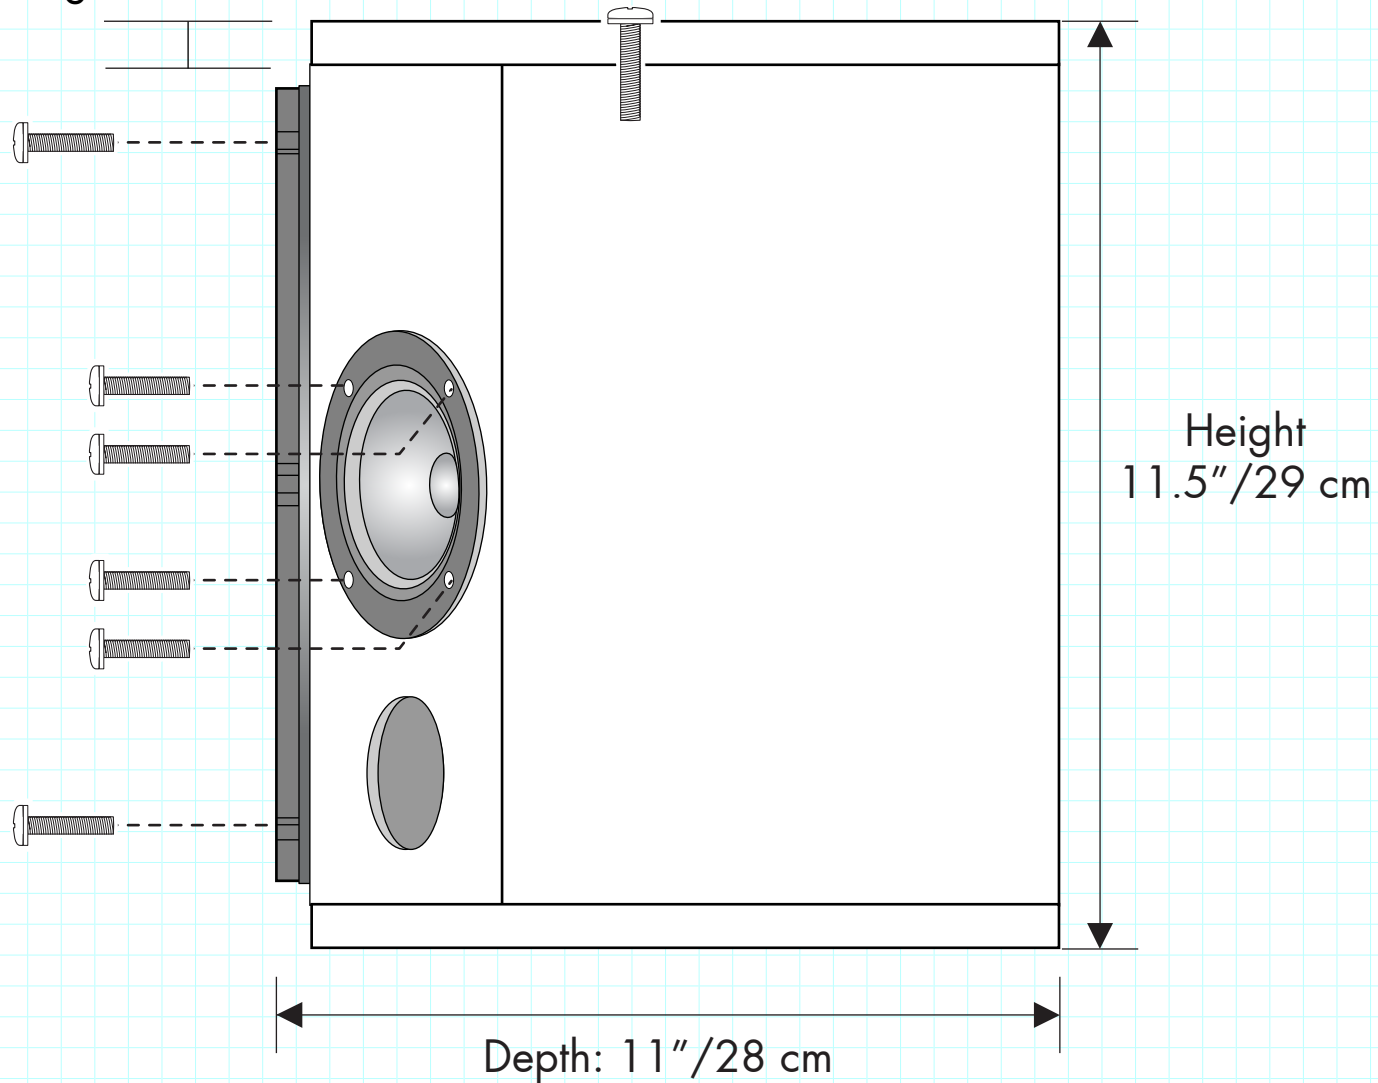

CS-450V

4 inches
10 cm

Tweeter
3 inches
7.6 cm

Woofer
10 inches
25.5 cm

Tweeter
3 inches
7.6 cm

CS-450V

Side View

Height 0.6"/1.5 cm

CS-450V

Rear View

4"/10 cm

Height
11.5"/
29 cm

Width: 19.75"/50 cm

CS-450V

See-through Side View

CS-450V

See-through Top View

CS-450V

Perspective View