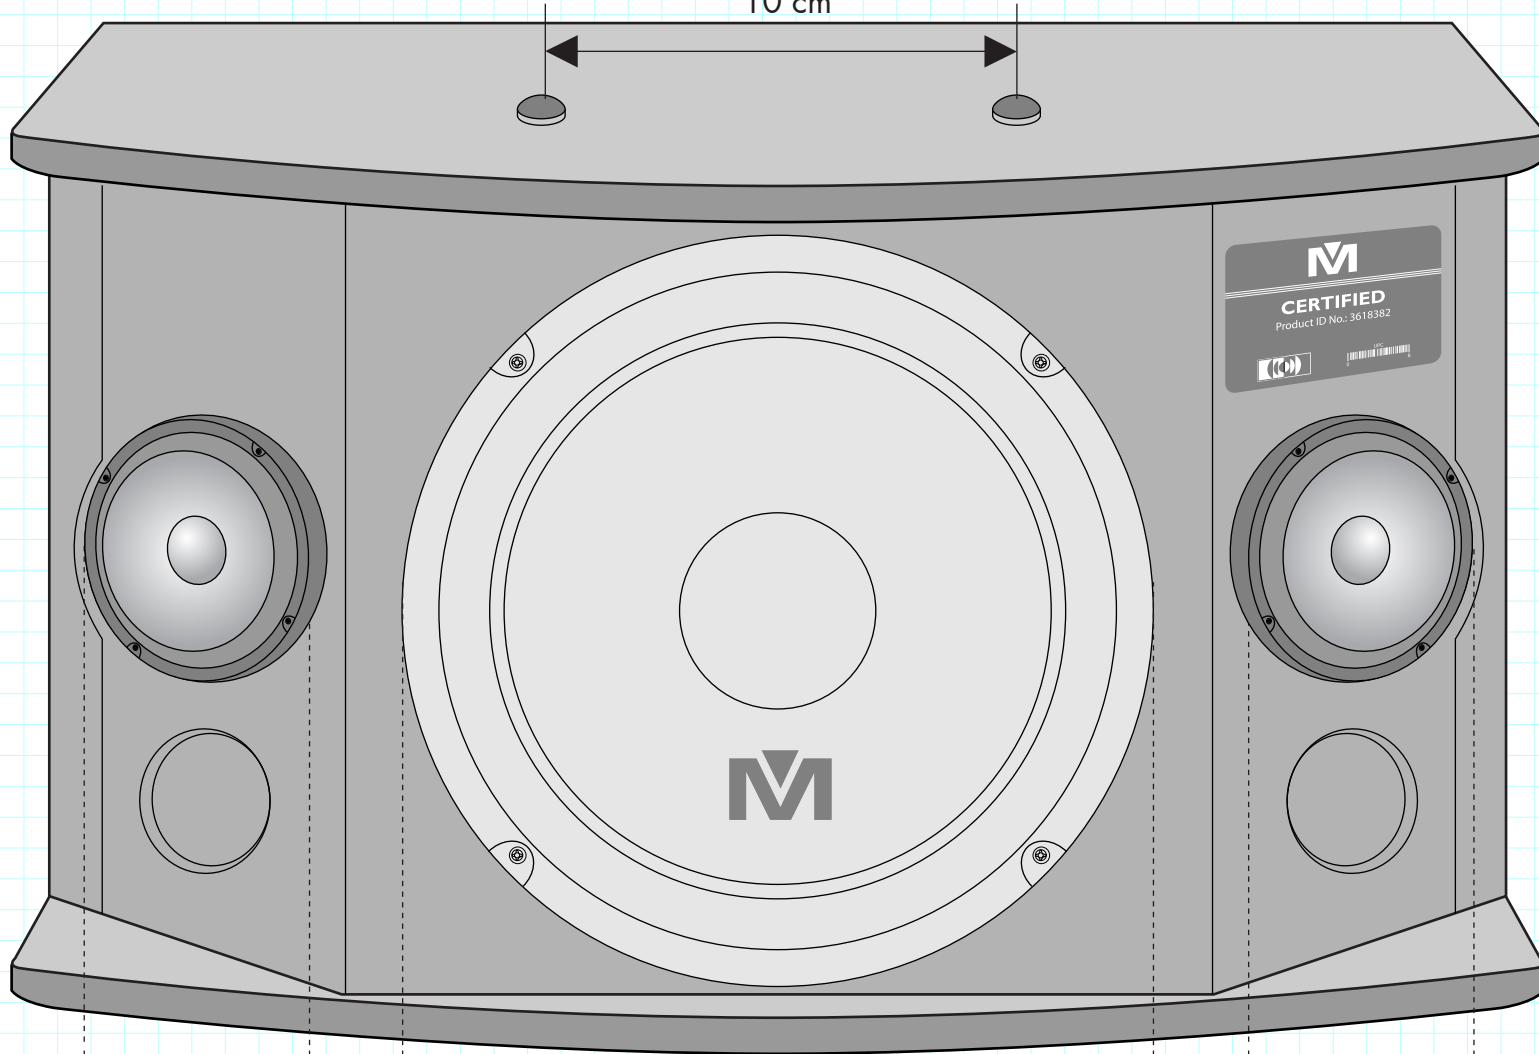

CS-450V

4 inches
10 cm

Tweeter
3 inches
7.6 cm

Woofer
10 inches
25.5 cm

Tweeter
3 inches
7.6 cm

CS-450V

Side View

Height 0.6"/1.5 cm

CS-450V

Rear View

4"/10 cm

Height
11.5"/
29 cm

Width: 19.75"/50 cm

CS-450V

See-through Side View

CS-450V

See-through Top View

CS-450V

Perspective View