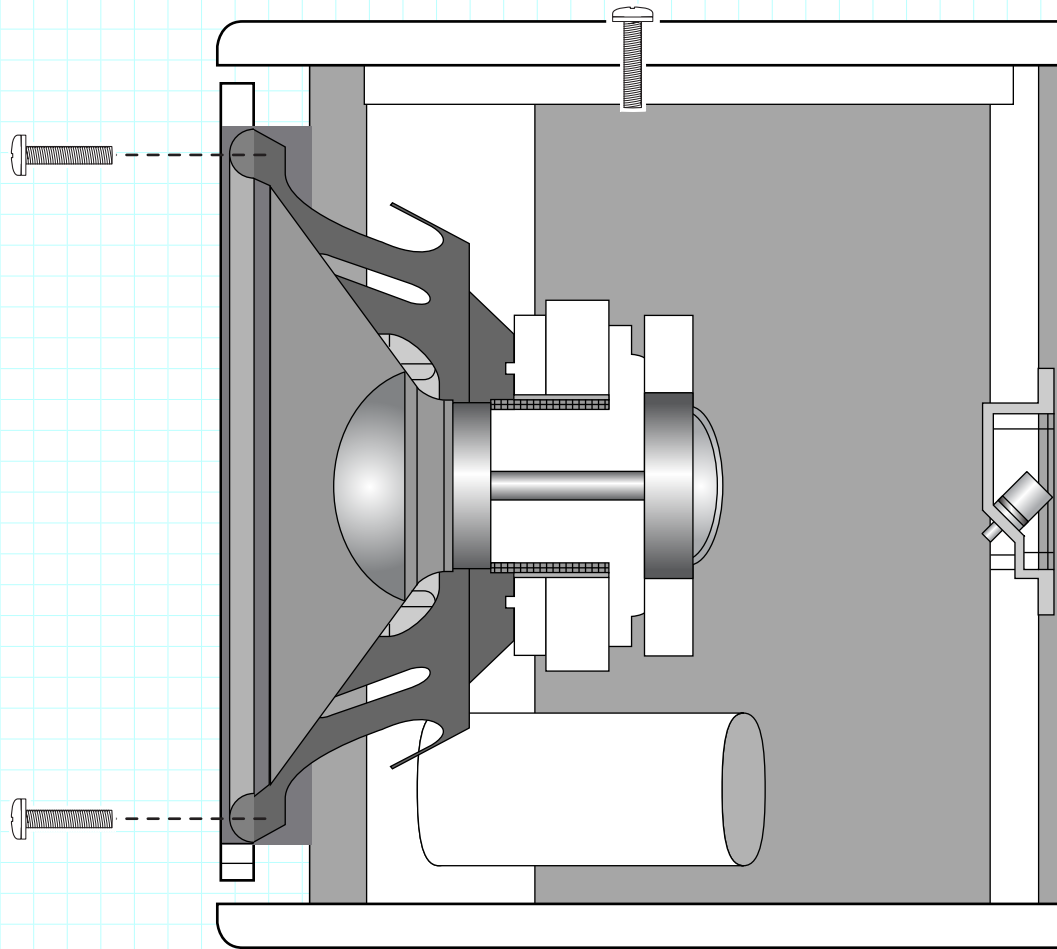

CS-450V

4 inches
10 cm

Tweeter
3 inches
7.6 cm

Woofer
10 inches
25.5 cm

Tweeter
3 inches
7.6 cm

CS-450V

Side View

Height 0.6"/1.5 cm

CS-450V

Rear View

4"/10 cm

Height
11.5"/
29 cm

Width: 19.75"/50 cm

CS-450V

See-through Side View

CS-450V

See-through Top View

CS-450V

Perspective View