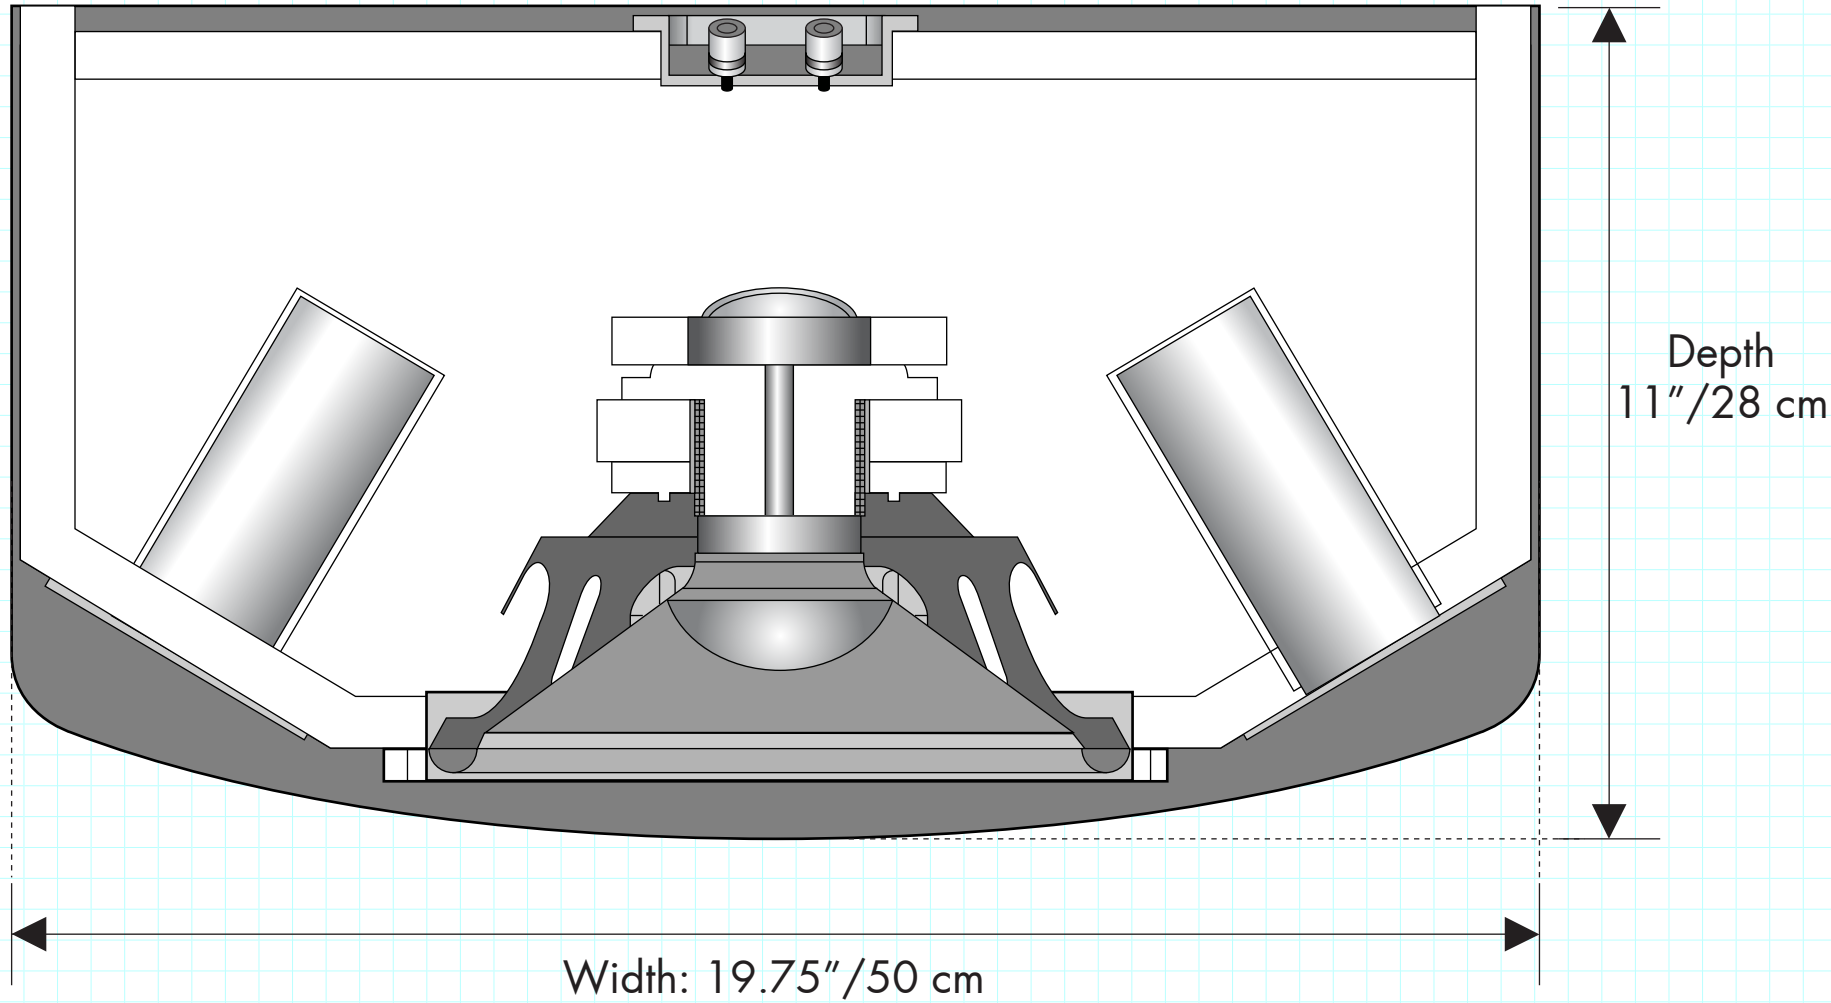

CS-450V

4 inches
10 cm

Tweeter
3 inches
7.6 cm

Woofer
10 inches
25.5 cm

Tweeter
3 inches
7.6 cm

CS-450V

Side View

Height 0.6"/1.5 cm

CS-450V

Rear View

4"/10 cm

Height
11.5"/
29 cm

Width: 19.75"/50 cm

CS-450V

See-through Side View

CS-450V

See-through Top View

CS-450V

Perspective View