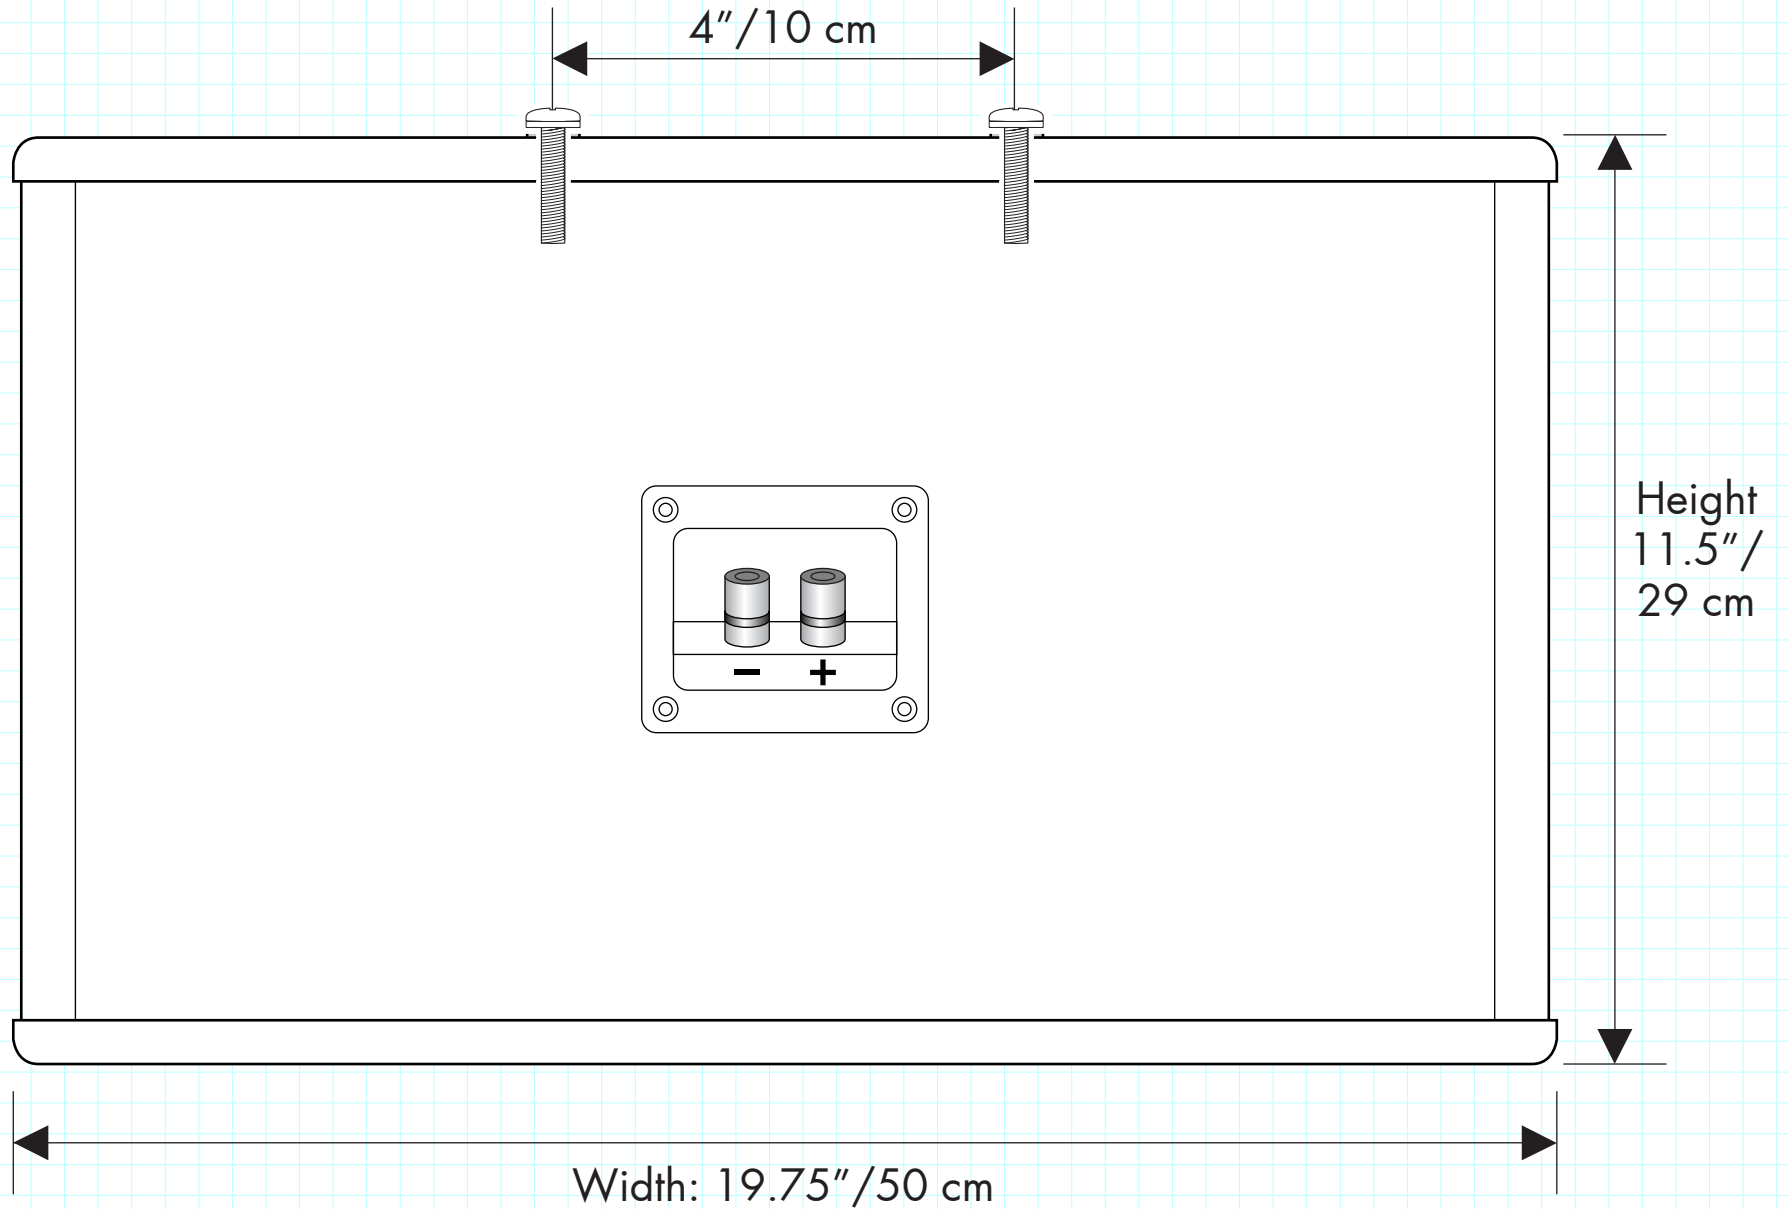

CS-450V

4 inches
10 cm

Tweeter
3 inches
7.6 cm

Woofer
10 inches
25.5 cm

Tweeter
3 inches
7.6 cm

CS-450V

Side View

Height 0.6"/1.5 cm

CS-450V

Rear View

4"/10 cm

Height
11.5"/
29 cm

Width: 19.75"/50 cm

CS-450V

See-through Side View

CS-450V

See-through Top View

CS-450V

Perspective View