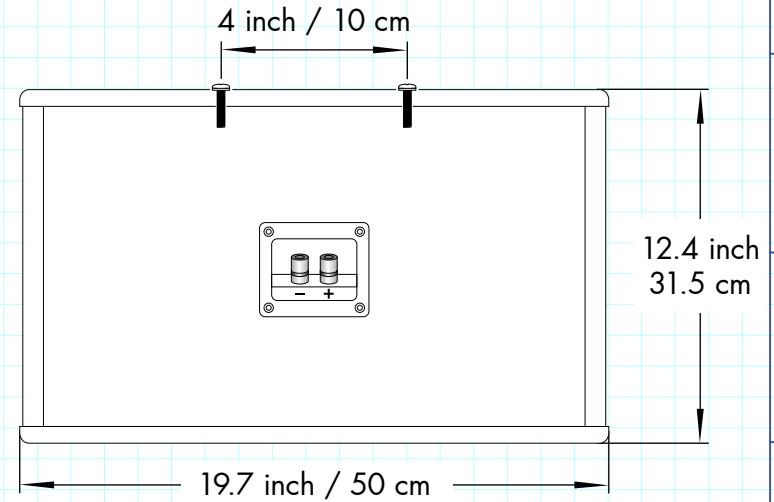

CS-600

Front view

Rear view

See-Through Top view

Side view

APPROVALS	DATE
DRAWN: LL	09/01/14
CHECK: VZ	09/01/14
DES ENG: SL	09/01/14

MODEL NO.
CS-600

SCALE 1:10