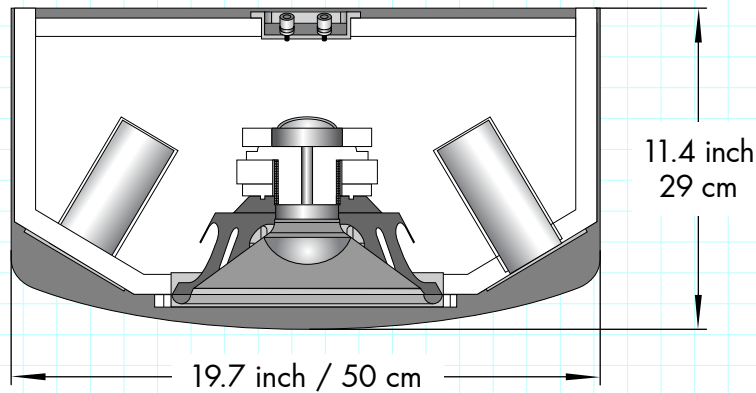

CS-600

Front view

Rear view

See-Through Top view

Side view

APPROVALS	DATE
DRAWN: LL	09/01/14
CHECK: VZ	09/01/14
DES ENG: SL	09/01/14

MODEL NO.
CS-600

SCALE 1:10