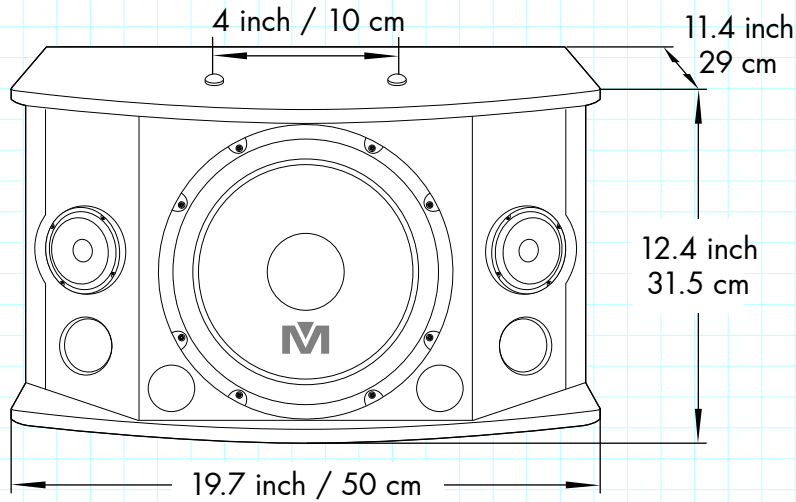

CS-600

Front view

Rear view

See-Through Top view

Side view

APPROVALS	DATE
DRAWN: LL	09/01/14
CHECK: VZ	09/01/14
DES ENG: SL	09/01/14

MODEL NO.
CS-600

SCALE 1:10