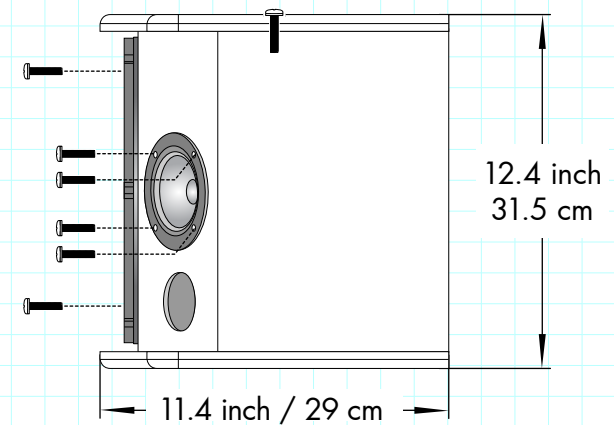

CS-600

Front view

Rear view

See-Through Top view

Side view

APPROVALS	DATE
DRAWN: LL	09/01/14
CHECK: VZ	09/01/14
DES ENG: SL	09/01/14

MODEL NO.
CS-600

SCALE 1:10