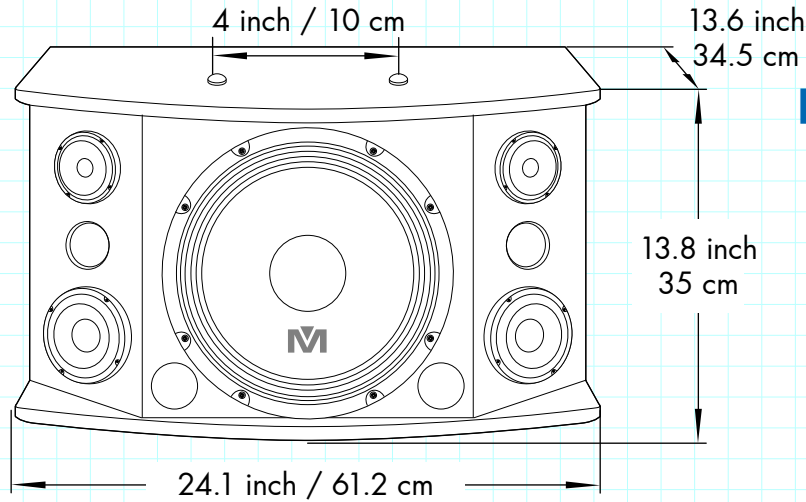

# CS-612

Front view

Rear view

See-Through Top view

Side view

APPROVALS	DATE
DRAWN: LL	09/01/14
CHECK: VZ	09/01/14
DES ENG: SL	09/01/14

MODEL NO.  
**CS-612**

SCALE 1:10