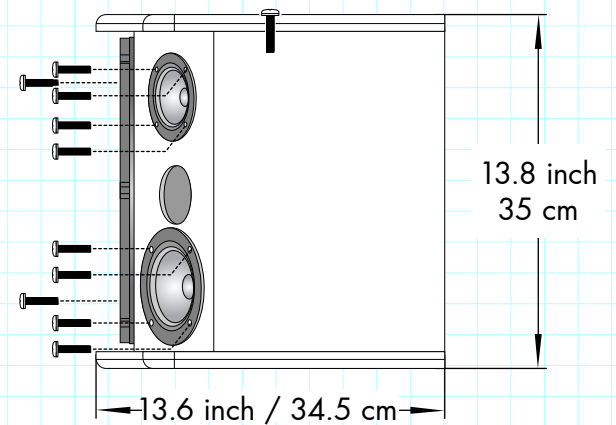

# CS-612

Front view

Rear view

See-Through Top view

Side view

APPROVALS	DATE
DRAWN: LL	09/01/14
CHECK: VZ	09/01/14
DES ENG: SL	09/01/14

MODEL NO.  
**CS-612**

SCALE 1:10