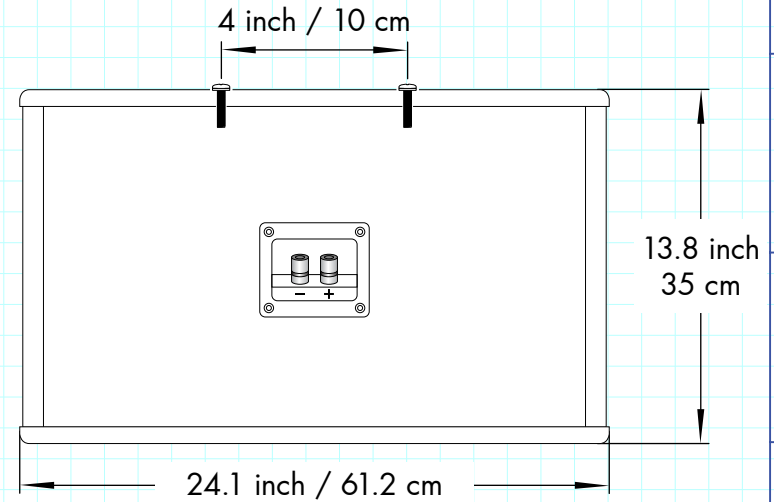

# CS-612

Front view

Rear view

See-Through Top view

Side view

APPROVALS	DATE
DRAWN: LL	09/01/14
CHECK: VZ	09/01/14
DES ENG: SL	09/01/14

MODEL NO.  
**CS-612**

SCALE 1:10