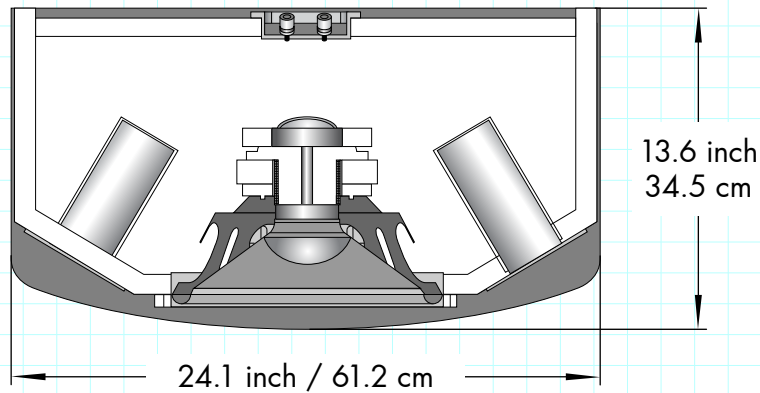

# CS-612

Front view

Rear view

See-Through Top view

Side view

APPROVALS	DATE
DRAWN: LL	09/01/14
CHECK: VZ	09/01/14
DES ENG: SL	09/01/14

MODEL NO.  
**CS-612**

SCALE 1:10