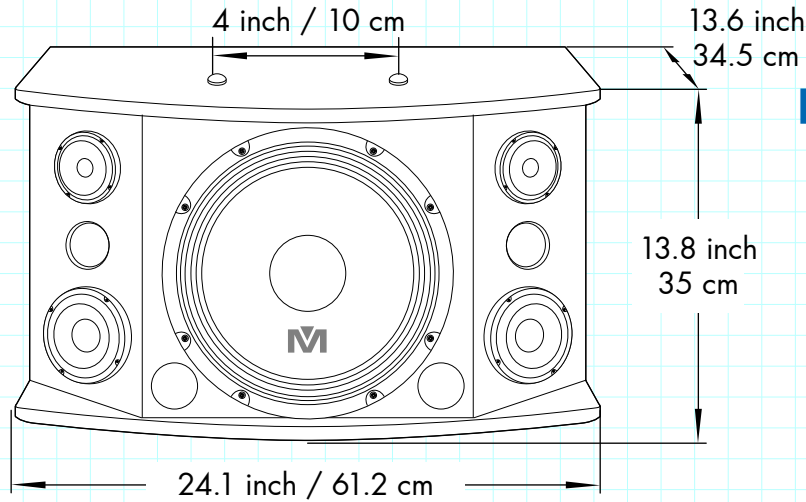

CS-612s

Front view

Rear view

See-Through Top view

Side view

| APPROVALS | DATE |
|-------------|----------|
| DRAWN: LL | 09/01/14 |
| CHECK: VZ | 09/01/14 |
| DES ENG: SL | 09/01/14 |

MODEL NO.
CS-612s

SCALE 1:10