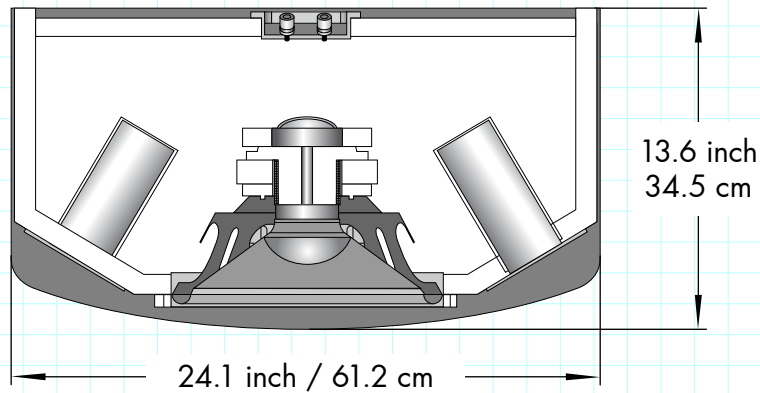

CS-612s

Front view

Rear view

See-Through Top view

Side view

| APPROVALS | DATE |
|-------------|----------|
| DRAWN: LL | 09/01/14 |
| CHECK: VZ | 09/01/14 |
| DES ENG: SL | 09/01/14 |

MODEL NO.
CS-612s

SCALE 1:10