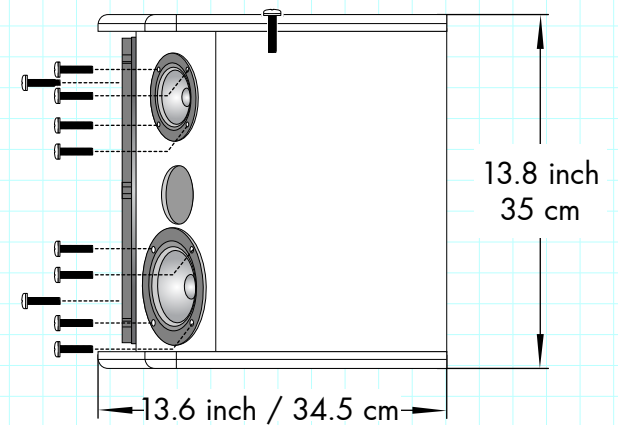

CS-612s

Front view

Rear view

See-Through Top view

Side view

| APPROVALS | DATE |
|-------------|----------|
| DRAWN: LL | 09/01/14 |
| CHECK: VZ | 09/01/14 |
| DES ENG: SL | 09/01/14 |

MODEL NO.
CS-612s

SCALE 1:10