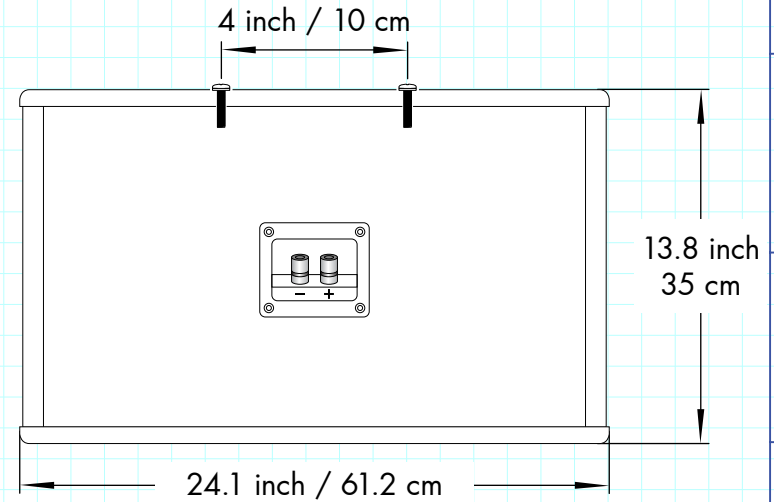

CS-612s

Front view

Rear view

See-Through Top view

Side view

| APPROVALS | DATE |
|-------------|----------|
| DRAWN: LL | 09/01/14 |
| CHECK: VZ | 09/01/14 |
| DES ENG: SL | 09/01/14 |

MODEL NO.
CS-612s

SCALE 1:10