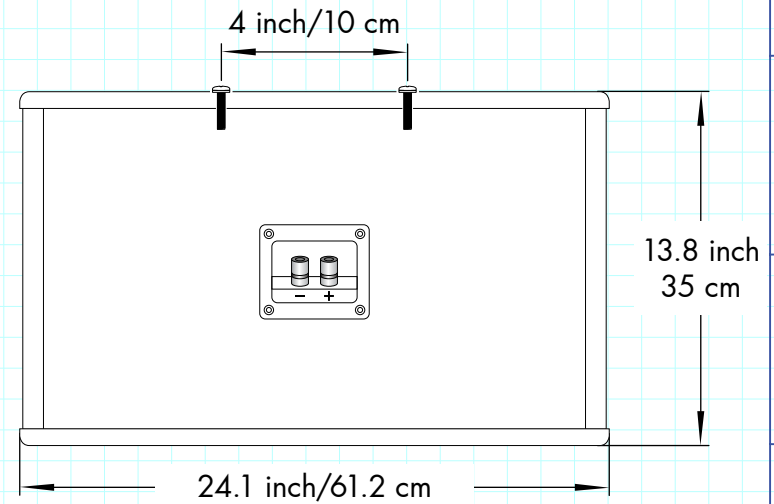

CS-812 G3

Front view

Rear view

See-Through Top view

Side view

APPROVALS	DATE
DRAWN: LL	09/01/14
CHECK: VZ	09/01/14
DES ENG: SL	09/01/14

MODEL NO.
CS-812 G3

SCALE 1:10