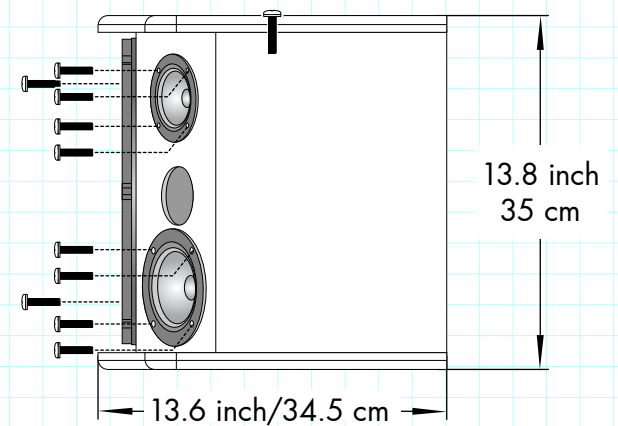

CS-812 G3

Front view

Rear view

See-Through Top view

Side view

APPROVALS	DATE
DRAWN: LL	09/01/14
CHECK: VZ	09/01/14
DES ENG: SL	09/01/14

MODEL NO.
CS-812 G3

SCALE 1:10

REW.NO	DATE
	09-01-2014

APPROVALS	DATE
DRAWN: LL	09/01/14
CHECK: VZ	09/01/14
DES ENG: SL	09/01/14

MODEL NO.
GB Series

SCALE 1:10
REW.NO DATE
 09-01-2014