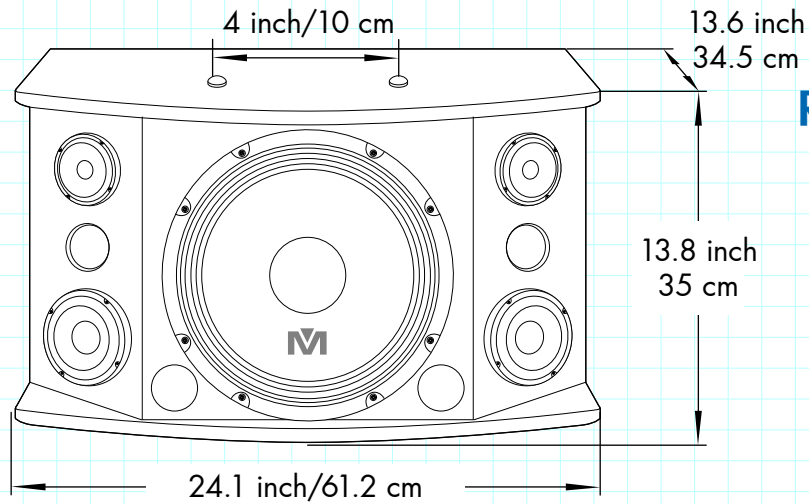

CS-812 G3

Front view

Rear view

See-Through Top view

Side view

APPROVALS	DATE
DRAWN: LL	09/01/14
CHECK: VZ	09/01/14
DES ENG: SL	09/01/14

MODEL NO.
CS-812 G3

SCALE 1:10

REW.NO	DATE
	09-01-2014

APPROVALS	DATE
DRAWN: LL	09/01/14
CHECK: VZ	09/01/14
DES ENG: SL	09/01/14

MODEL NO.
GB Series

SCALE 1:10
REW.NO DATE
 09-01-2014