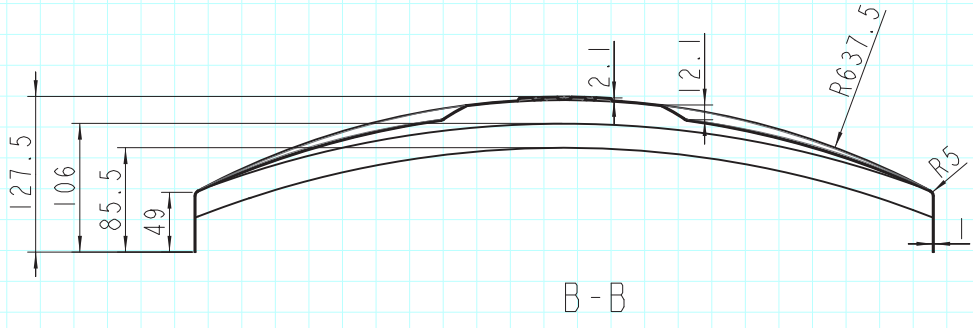

CS-812 G3

Front view

Rear view

See-Through Top view

Side view

APPROVALS	DATE
DRAWN: LL	09/01/14
CHECK: VZ	09/01/14
DES ENG: SL	09/01/14

MODEL NO.
CS-812 G3

SCALE 1:10

REW.NO	DATE
	09-01-2014

APPROVALS	DATE
DRAWN: LL	09/01/14
CHECK: VZ	09/01/14
DES ENG: SL	09/01/14

MODEL NO.
GB Series

SCALE 1:10
REW.NO DATE
 09-01-2014