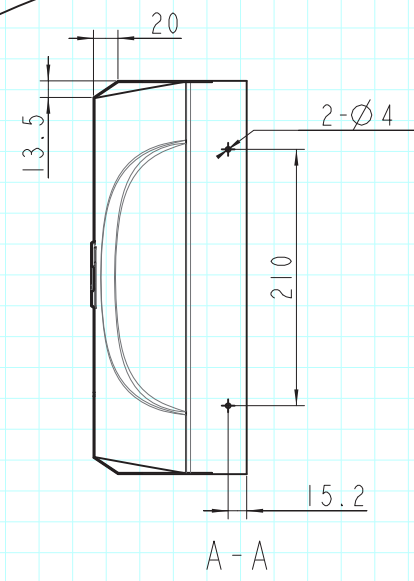

CS-812 G3

Front view

Rear view

See-Through Top view

Side view

APPROVALS	DATE
DRAWN: LL	09/01/14
CHECK: VZ	09/01/14
DES ENG: SL	09/01/14

MODEL NO.
CS-812 G3

SCALE 1:10

REW.NO	DATE
	09-01-2014

APPROVALS	DATE
DRAWN: LL	09/01/14
CHECK: VZ	09/01/14
DES ENG: SL	09/01/14

MODEL NO.
GB Series

SCALE 1:10
REW.NO DATE
 09-01-2014