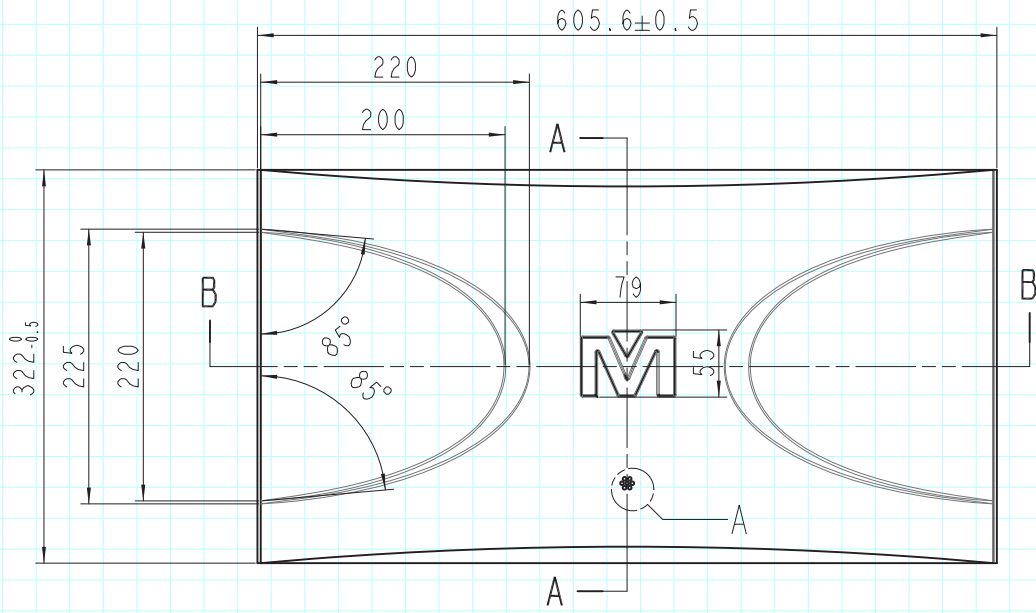

CS-812 G3

Front view

Rear view

See-Through Top view

Side view

APPROVALS	DATE
DRAWN: LL	09/01/14
CHECK: VZ	09/01/14
DES ENG: SL	09/01/14

MODEL NO.
CS-812 G3

SCALE 1:10

REW.NO	DATE
	09-01-2014

APPROVALS	DATE
DRAWN: LL	09/01/14
CHECK: VZ	09/01/14
DES ENG: SL	09/01/14

MODEL NO.
GB Series

SCALE 1:10
REW.NO DATE
 09-01-2014