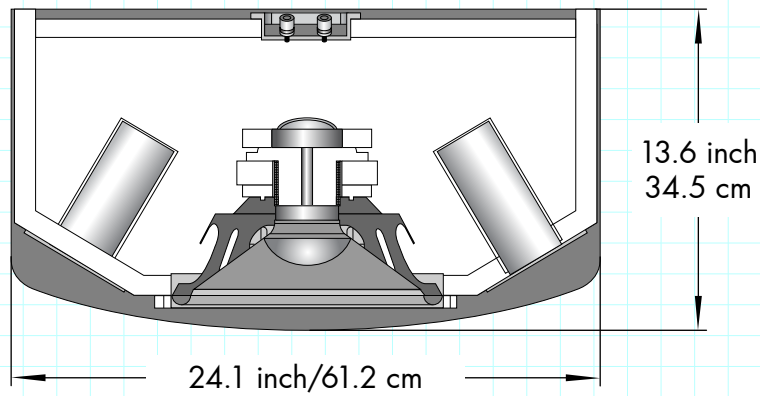

CS-812 G3

Front view

Rear view

See-Through Top view

Side view

APPROVALS	DATE
DRAWN: LL	09/01/14
CHECK: VZ	09/01/14
DES ENG: SL	09/01/14

MODEL NO.
CS-812 G3

SCALE 1:10

REW.NO	DATE
	09-01-2014

APPROVALS	DATE
DRAWN: LL	09/01/14
CHECK: VZ	09/01/14
DES ENG: SL	09/01/14

MODEL NO.
GB Series

SCALE 1:10
REW.NO DATE
 09-01-2014