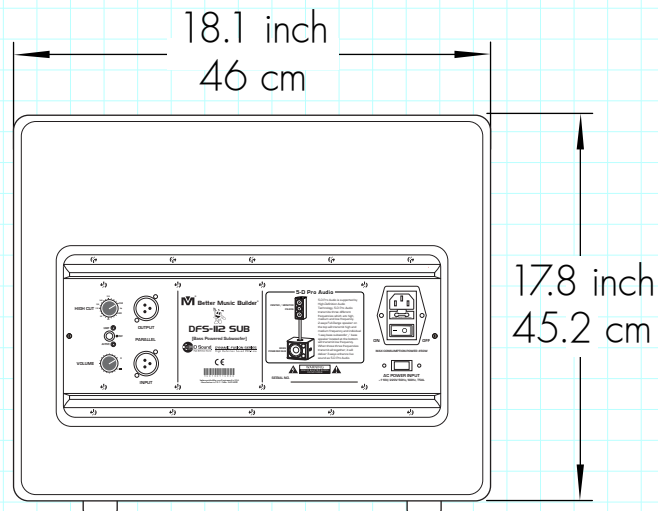

Top view

Rear view