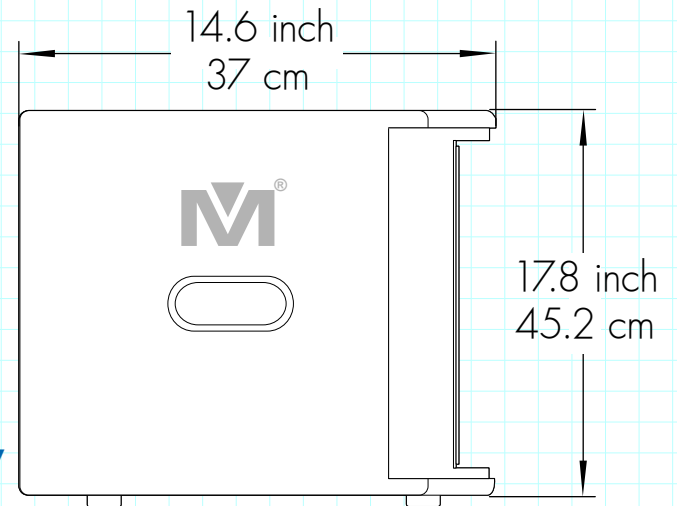

DFS-II2 SUB

Side view

Better Music Builder is a proud brand from United States. World class, certified products guaranteed.
Copyright © 2014 Better Music Builder All Rights Reserved, Legal Trade Mark. The United States.

APPROVALS		DATE	MODEL NO.	SCALE 1:10	
DRAWN:	LL	09/01/14	DFS-II2 SUB	REW.NO	DATE
CHECK:	VZ	09/01/14			
DES ENG:	SL	09/01/14		09-01-2014