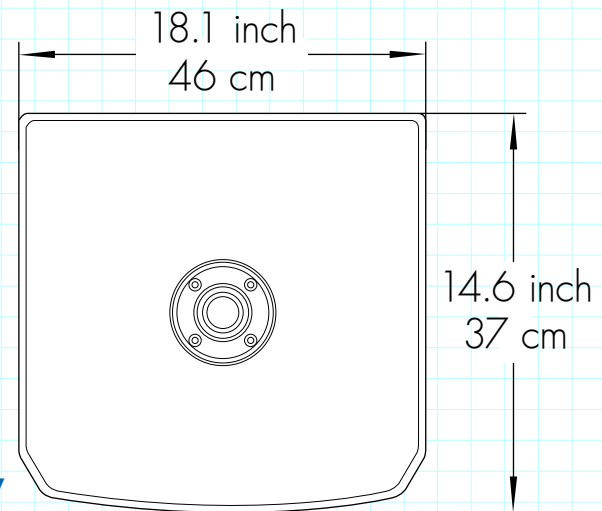

Top view

Better Music Builder is a proud brand from United States. World class, certified products guaranteed.
Copyright © 2014 Better Music Builder All Rights Reserved, Legal Trade Mark. The United States.

APPROVALS		DATE	MODEL NO.	SCALE 1:10	
DRAWN:	LL	09/01/14	DFS-II2 SUB	REW.NO	DATE
CHECK:	VZ	09/01/14			
DES ENG:	SL	09/01/14		09-01-2014