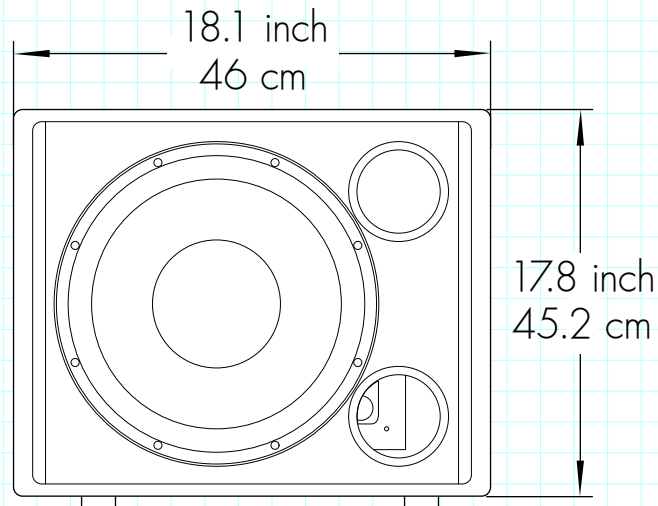

Side view

DFS-II2 SUB

Front view