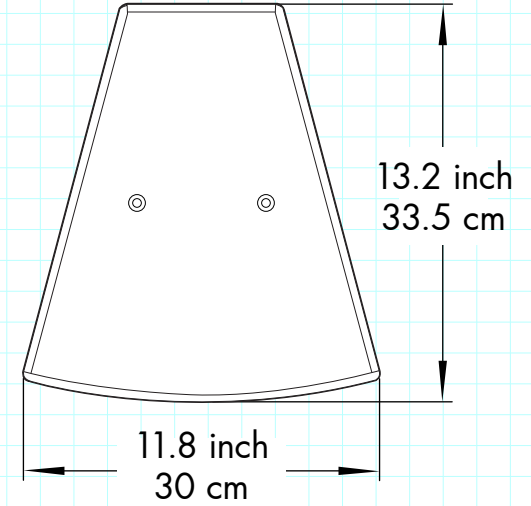

DFS-810 Beta

Front view

Side view

Rear view

Top view

Bottom view

APPROVALS		DATE
DRAWN:	LL	05/01/17
CHECK:	VZ	05/01/17
DES ENG:	SL	05/01/17

MODEL NO.
DFS-810 Beta

SCALE 1:10

REW.NO DATE
05-01-2017