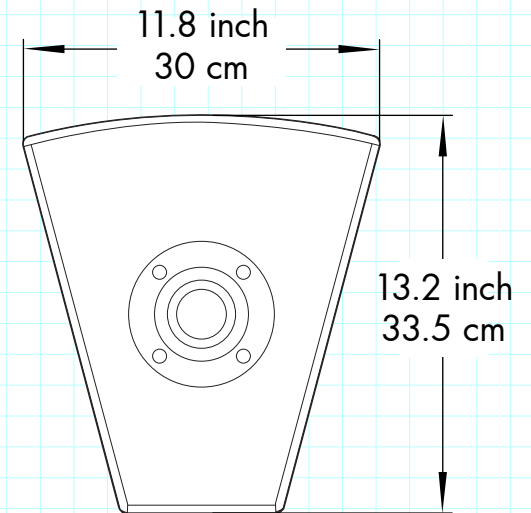

DFS-810 Beta

Front view

Side view

Rear view

Top view

Bottom view

APPROVALS		DATE
DRAWN:	LL	05/01/17
CHECK:	VZ	05/01/17
DES ENG:	SL	05/01/17

MODEL NO.
DFS-810 Beta

SCALE 1:10

REW.NO DATE
05-01-2017