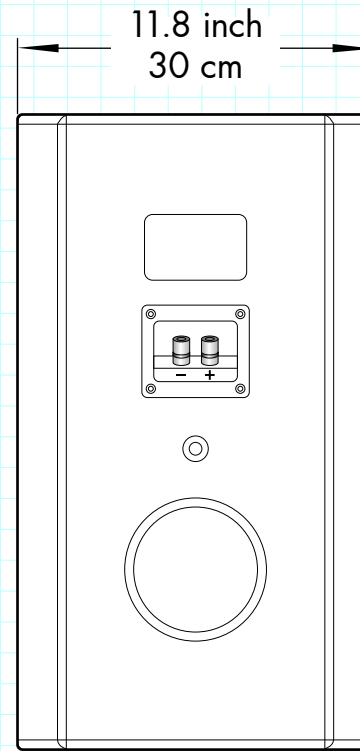

DFS-810 Beta

Front view

Side view

Rear view

Top view

Bottom view

APPROVALS		DATE
DRAWN:	LL	05/01/17
CHECK:	VZ	05/01/17
DES ENG:	SL	05/01/17

MODEL NO.
DFS-810 Beta

SCALE 1:10

REW.NO DATE
05-01-2017