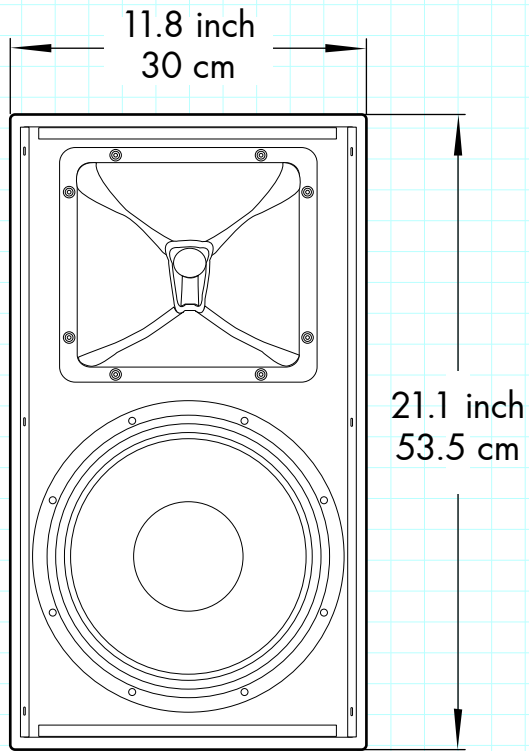

DFS-810 Beta

Front view

Side view

Rear view

Top view

Bottom view

APPROVALS		DATE
DRAWN:	LL	05/01/17
CHECK:	VZ	05/01/17
DES ENG:	SL	05/01/17

MODEL NO.
DFS-810 Beta

SCALE 1:10

REW.NO DATE
05-01-2017