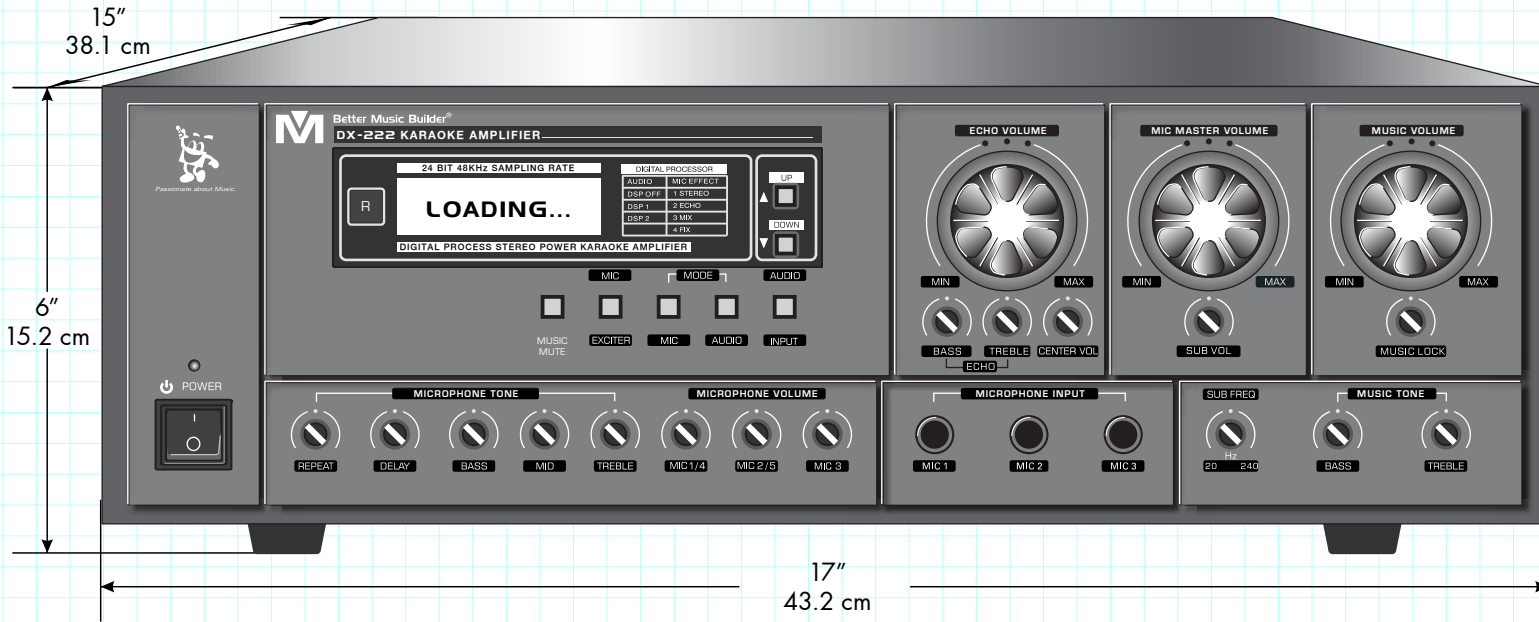

DX-222

Better Music Builder is a proud brand from United States. World class, certified products guaranteed.
Copyright © 2014 Better Music Builder All Rights Reserved, Legal Trade Mark. The United States.

APPROVALS	DATE
DRAWN: LL	09/01/14
CHECK: VZ	09/01/14
DES ENG: SL	09/01/14

MODEL NO.
DX-222

SCALE 1:10

REW.NO	DATE
	09-01-2014