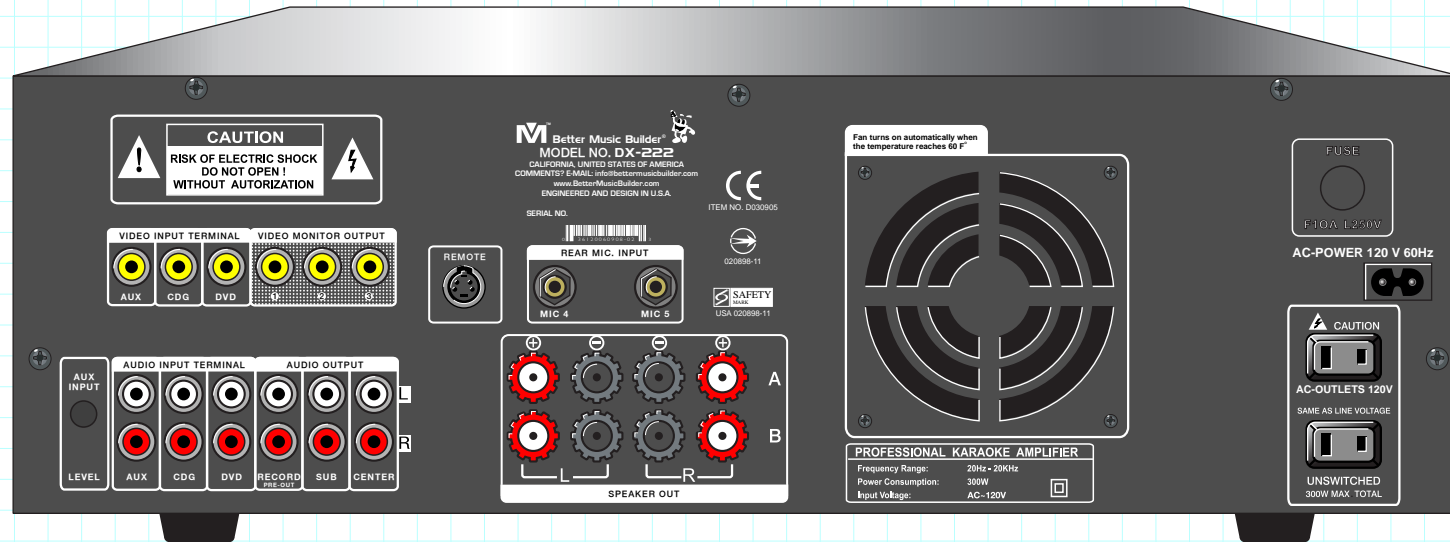

DX-222

Better Music Builder is a proud brand from United States. World class, certified products guaranteed.
Copyright © 2014 Better Music Builder All Rights Reserved, Legal Trade Mark. The United States.

APPROVALS	DATE
DRAWN: LL	09/01/14
CHECK: VZ	09/01/14
DES ENG: SL	09/01/14

MODEL NO.
DX-222

SCALE 1:10

REW.NO	DATE
	09-01-2014