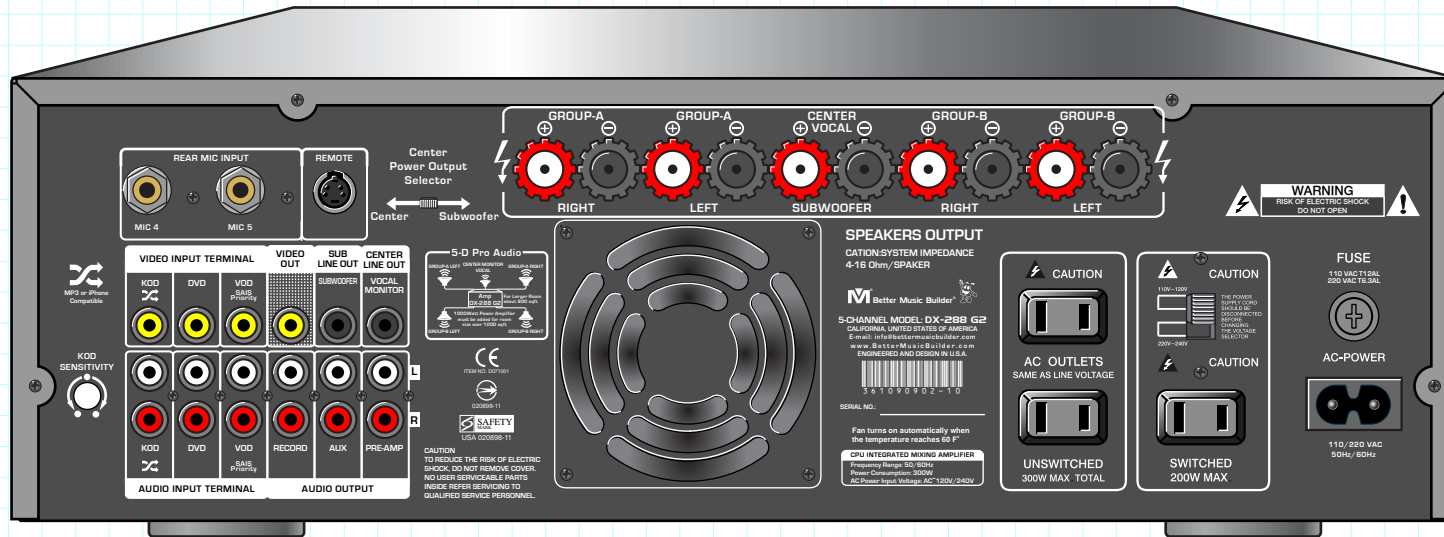

DX-288 G2 G2 SERIES Generation 2

Better Music Builder is a proud brand from United States. World class, certified products guaranteed.
Copyright © 2014 Better Music Builder All Rights Reserved, Legal Trade Mark. The United States.

APPROVALS	DATE
DRAWN: LL	09/01/14
CHECK: VZ	09/01/14
DES ENG: SL	09/01/14

MODEL NO.
DX-288 G2

SCALE 1:10	
REW.NO	DATE
	09-01-2014