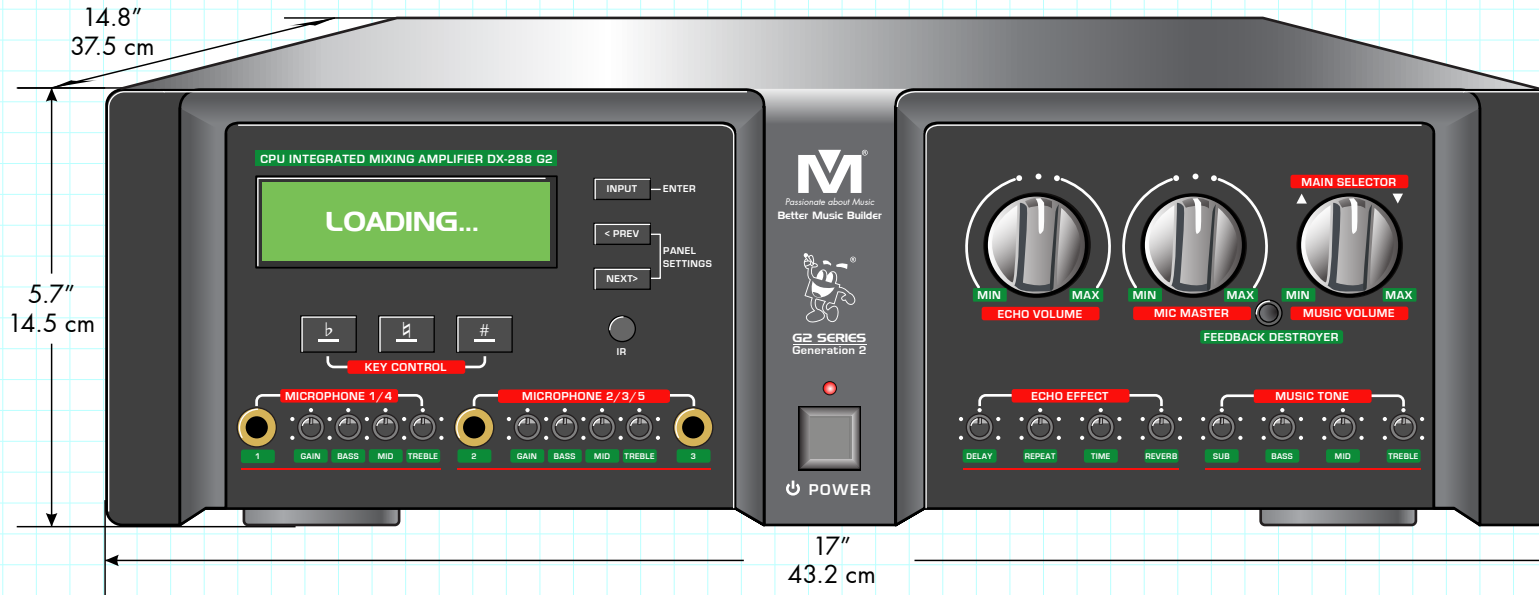

# DX-288 G2 G2 SERIES Generation 2

Better Music Builder is a proud brand from United States. World class, certified products guaranteed.  
Copyright © 2014 Better Music Builder All Rights Reserved, Legal Trade Mark. The United States.

APPROVALS	DATE
DRAWN: LL	09/01/14
CHECK: VZ	09/01/14
DES ENG: SL	09/01/14

MODEL NO.  
**DX-288 G2**

SCALE 1:10	
REW.NO	DATE
	09-01-2014