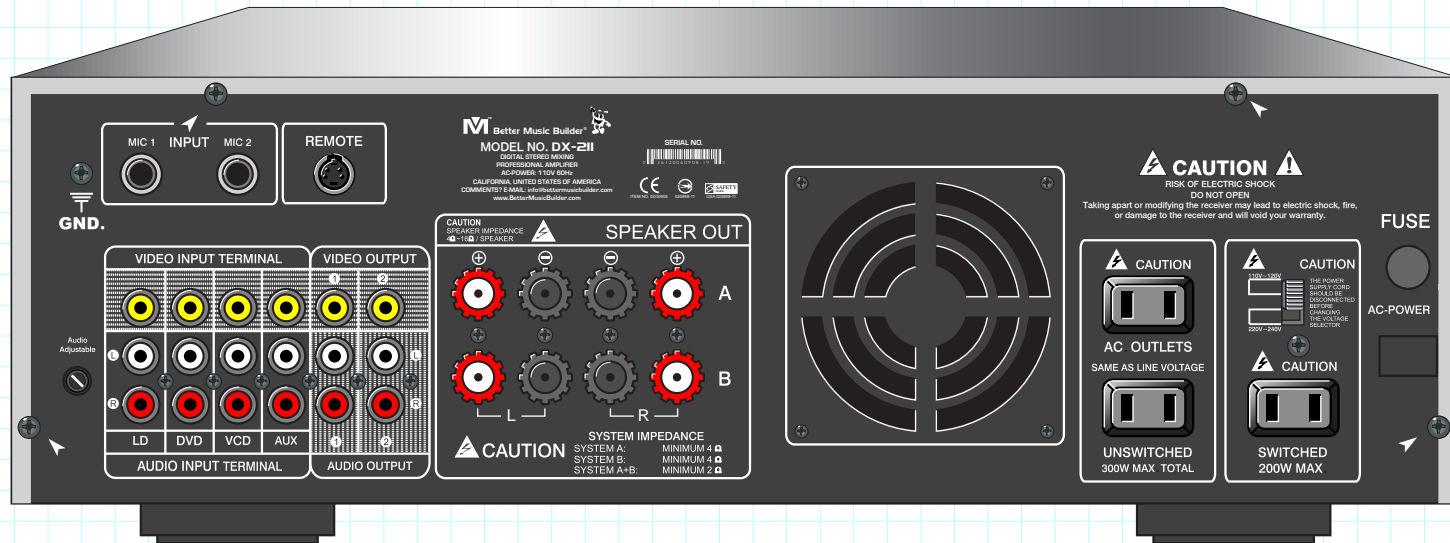

DX-2II

Better Music Builder is a proud brand from United States. World class, certified products guaranteed.
Copyright © 2014 Better Music Builder All Rights Reserved, Legal Trade Mark. The United States.

APPROVALS	DATE
DRAWN: LL	09/01/14
CHECK: VZ	09/01/14
DES ENG: SL	09/01/14

MODEL NO.
DX-2II

SCALE 1:10	
REW.NO	DATE
	09-01-2014