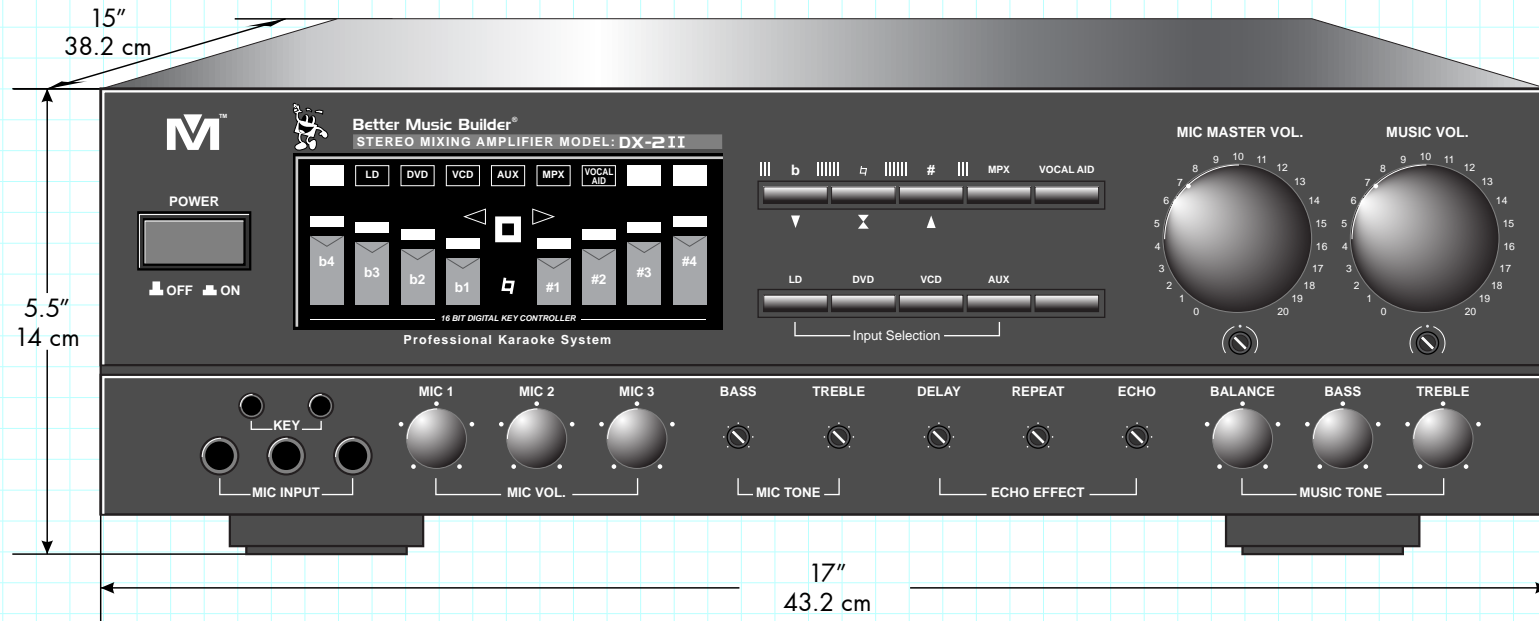

DX-2II

Better Music Builder is a proud brand from United States. World class, certified products guaranteed.
Copyright © 2014 Better Music Builder All Rights Reserved, Legal Trade Mark. The United States.

APPROVALS	DATE
DRAWN: LL	09/01/14
CHECK: VZ	09/01/14
DES ENG: SL	09/01/14

MODEL NO.
DX-2II

SCALE 1:10	
REW.NO	DATE
	09-01-2014