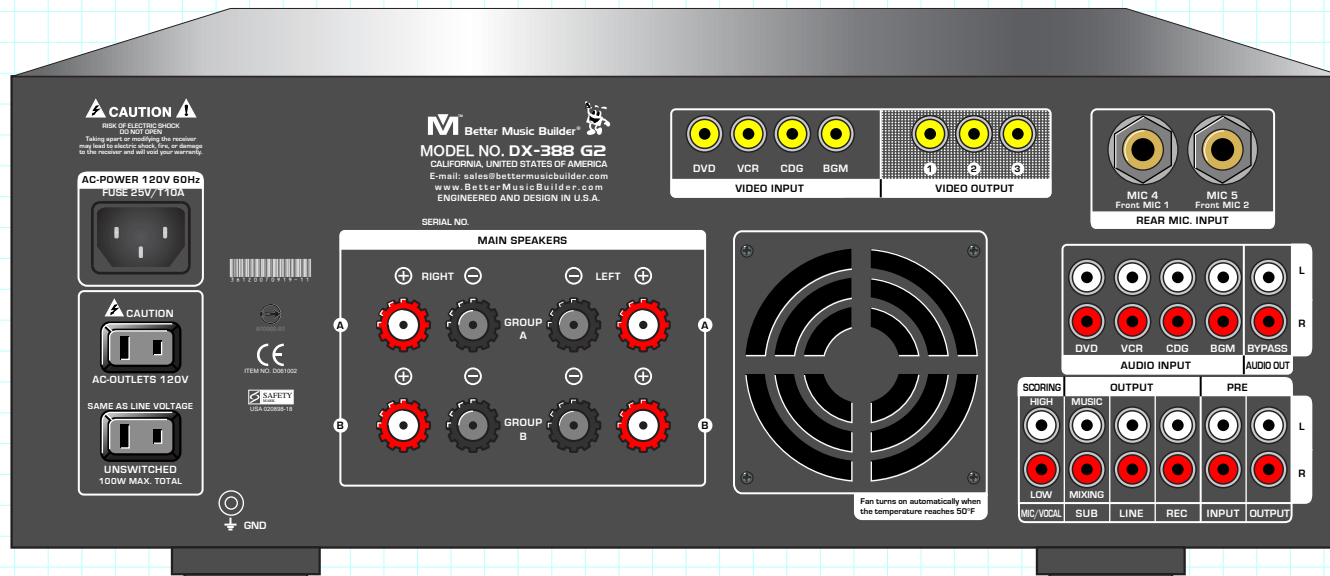

DX-388 G2 G2 SERIES Generation 2

Better Music Builder is a proud brand from United States. World class, certified products guaranteed.
Copyright © 2014 Better Music Builder All Rights Reserved, Legal Trade Mark. The United States.

APPROVALS	DATE
DRAWN: LL	09/01/14
CHECK: VZ	09/01/14
DES ENG: SL	09/01/14

MODEL NO.
DX-388 G2

SCALE 1:10	
REW.NO	DATE
	09-01-2014