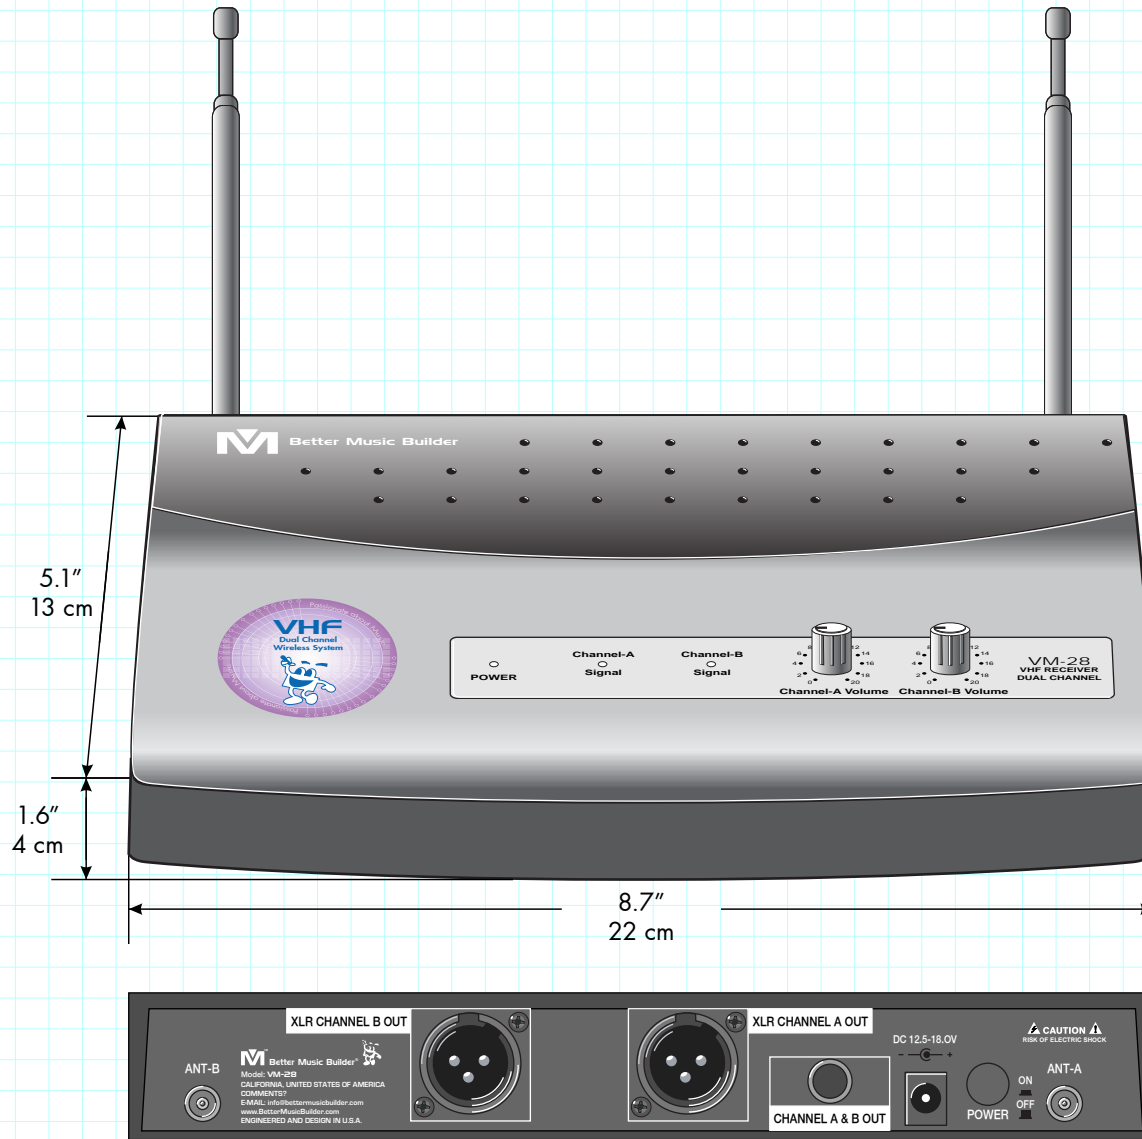

# VM-28

APPROVALS	DATE
DRAWN: LL	09/01/14
CHECK: VZ	09/01/14
DES ENG: SL	09/01/14

MODEL NO.  
**VM-28**

SCALE 1:10

REW.NO	DATE
	09-01-2014