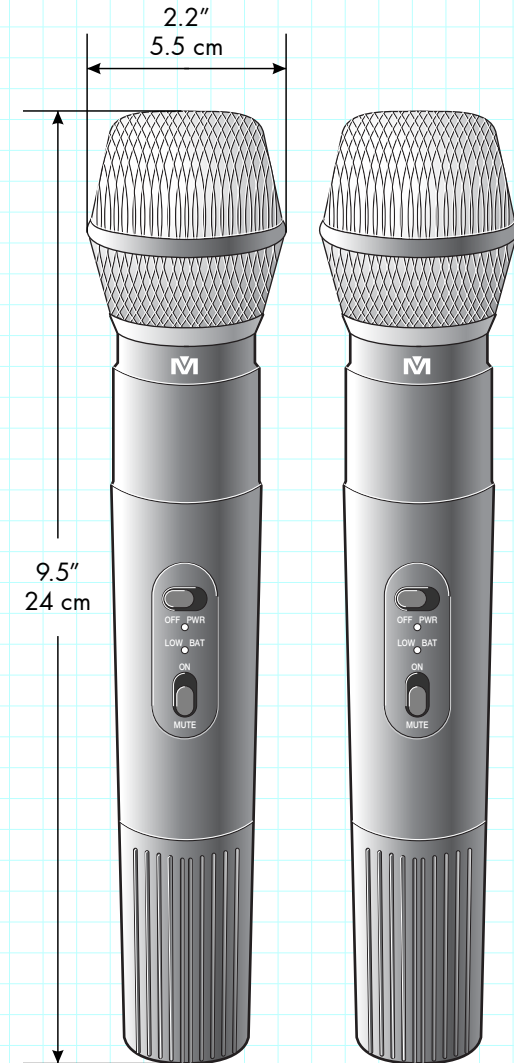

# VM-28

APPROVALS	DATE
DRAWN: LL	09/01/14
CHECK: VZ	09/01/14
DES ENG: SL	09/01/14

MODEL NO.  
**VM-28**

SCALE 1:10

REW.NO	DATE
	09-01-2014