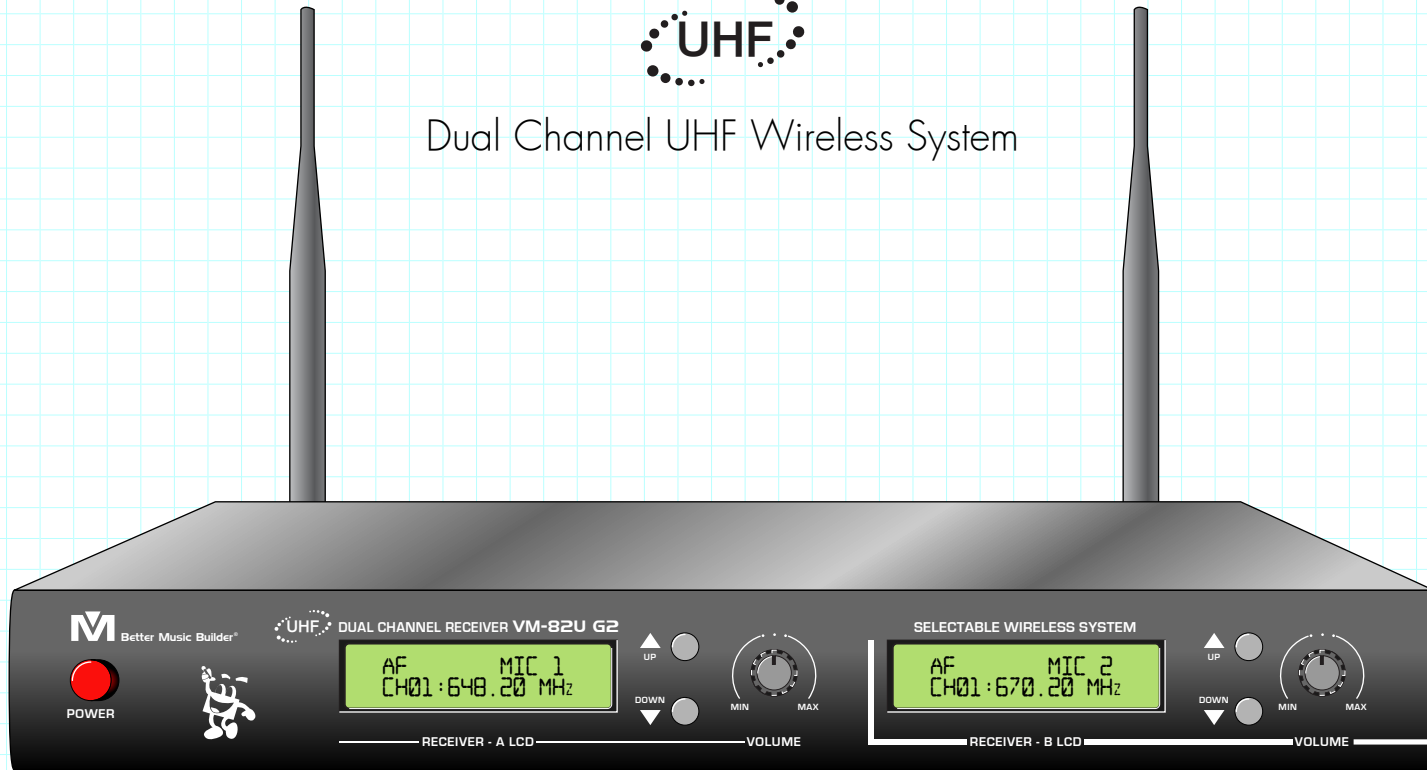

VM-82U G2 G2 SERIES Generation 2

Dual Channel UHF Wireless System

Receiver