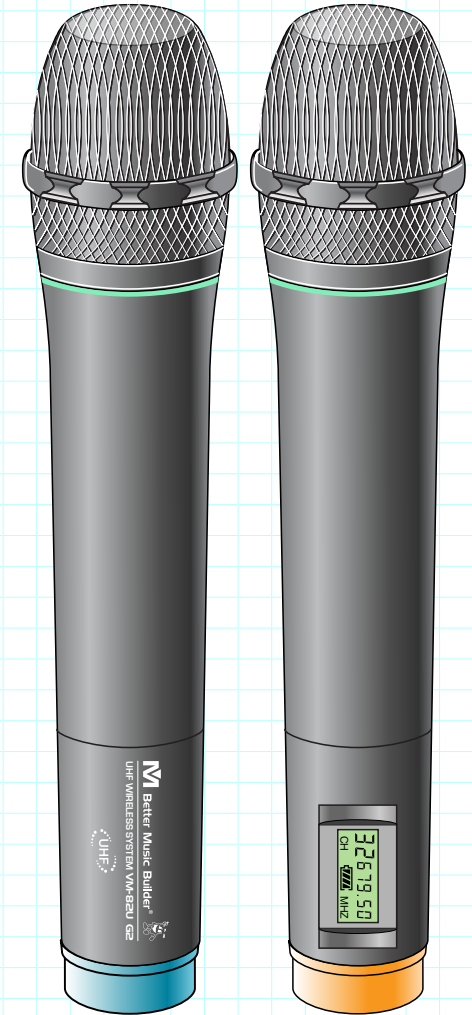

VM-82U G2 G2 SERIES Generation 2

Dual Channel UHF Wireless System

Receiver