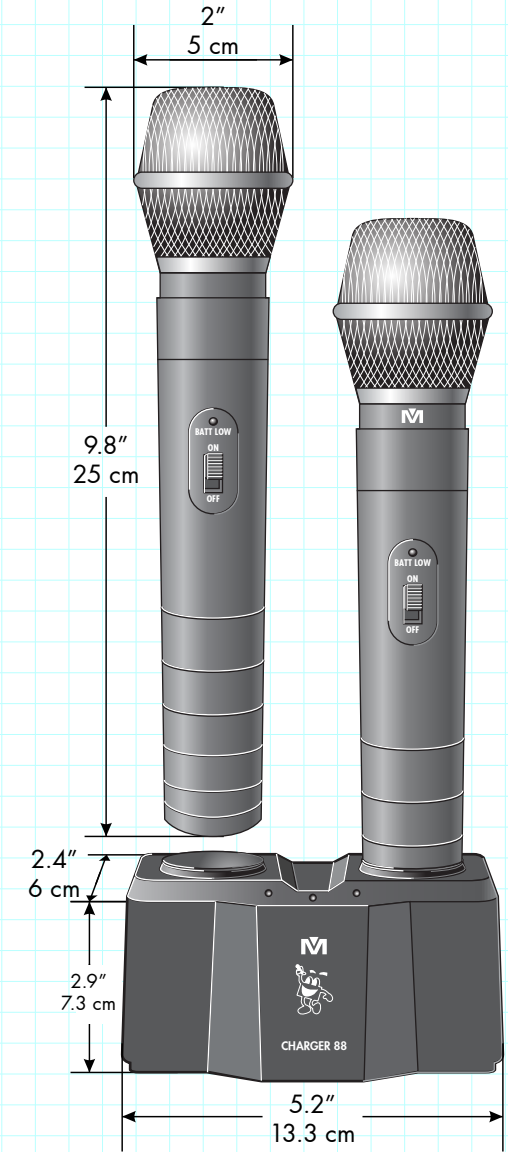

VM-88

Receiver

Charger

| APPROVALS | | DATE |
|-----------|----|----------|
| DRAWN: | LL | 09/01/14 |
| CHECK: | VZ | 09/01/14 |
| DES ENG: | SL | 09/01/14 |

MODEL NO.
VM-88

SCALE 1:10

| | |
|--------|------------|
| REW.NO | DATE |
| | 09-01-2014 |