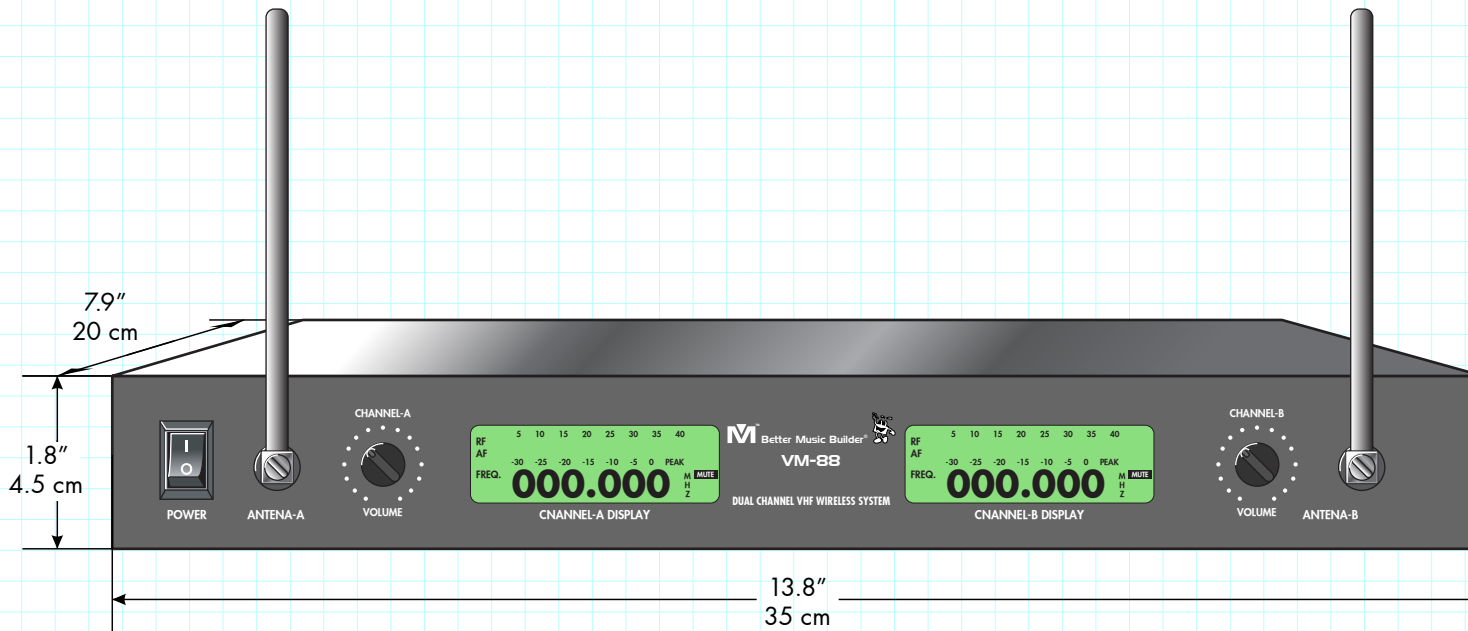

VM-88

Receiver

Charger

| APPROVALS | | DATE |
|-----------|----|----------|
| DRAWN: | LL | 09/01/14 |
| CHECK: | VZ | 09/01/14 |
| DES ENG: | SL | 09/01/14 |

MODEL NO.
VM-88

SCALE 1:10

| | |
|--------|------------|
| REW.NO | DATE |
| | 09-01-2014 |